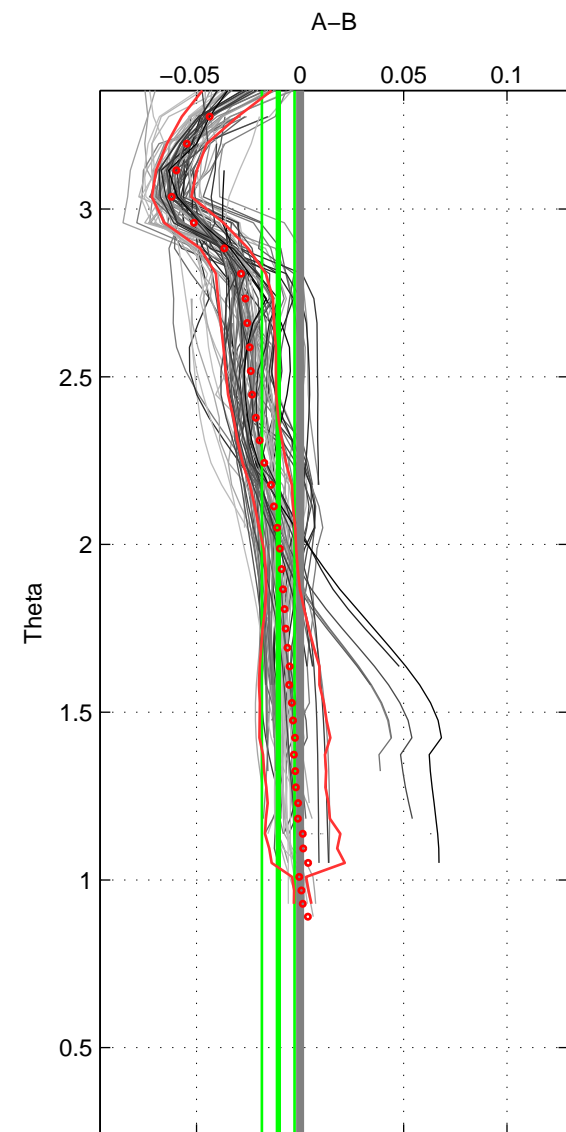

Cruise A (red). Date: Jul 2001 Cruisename: 160-06MT20010620

Cruise B (blue). Date: Jul 1981 Cruisename: 220-316N19810401

*** "Favourite" values are means of spaces 1 2 3.

	Offset	O.StDev	Ratio	R.Stdev	Rating
SIGMA:	-0.013	0.010	1.000	0.000	4
THETA:	-0.011	0.008	1.000	0.000	4
DEPTH:	-0.024	0.023	0.999	0.001	4
FAV.:	-0.016	0.014	1.000	0.000	4

Profiles of A: 27
 Profiles of B: 12
 Diff profs: 96
 WMoffset (A-B): -0.012588
 WMoffset stdev: 0.0095085
 WMratio (A/B): 0.99964
 WMratio stdev: 0.0002725

Quality (1-5): 4

Profiles of A: 28
 Profiles of B: 12
 Diff profs: 100
 WMoffset (A-B): -0.010514
 WMoffset stdev: 0.007893
 WMratio (A/B): 0.9997
 WMratio stdev: 0.00022623

Quality (1-5): 4

Profiles of A: 28
 Profiles of B: 12
 Diff profs: 98
 WMoffset (A-B): -0.024467
 WMoffset stdev: 0.02318
 WMratio (A/B): 0.9993
 WMratio stdev: 0.0006358

Quality (1-5): 4