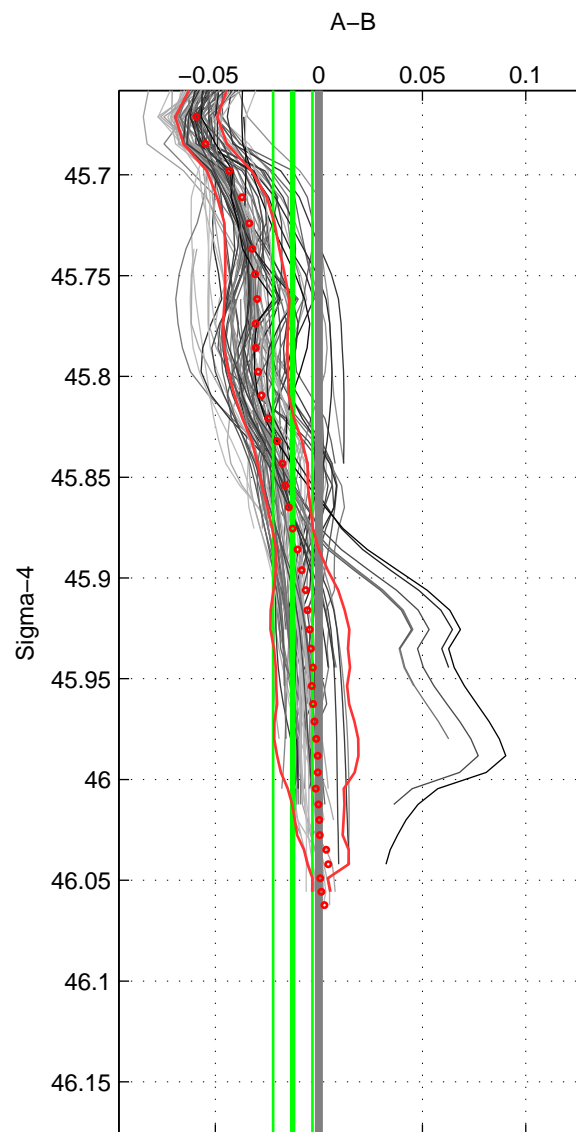

Cruise A (red). Date: Jul 2001 Cruisename: 160-06MT20010620

Cruise B (blue). Date: Jul 1981 Cruisename: 220-316N19810401

*** "Favourite" values are means of spaces 1 2 3.

	Offset	O.StDev	Ratio	R.Stdev	Rating
SIGMA:	-0.013	0.010	1.000	0.000	4
THETA:	-0.011	0.008	1.000	0.000	4
DEPTH:	-0.024	0.023	0.999	0.001	4
FAV.:	-0.016	0.014	1.000	0.000	4

Profiles of A: 27
 Profiles of B: 12
 Diff profs: 96
 WMoffset (A-B): -0.012588
 WMoffset stdev: 0.0095085
 WMratio (A/B): 0.99964
 WMratio stdev: 0.0002725

Quality (1-5): 4

Profiles of A: 28
 Profiles of B: 12
 Diff profs: 100
 WMoffset (A-B): -0.010514
 WMoffset stdev: 0.007893
 WMratio (A/B): 0.9997
 WMratio stdev: 0.00022623

Quality (1-5): 4

Profiles of A: 28
 Profiles of B: 12
 Diff profs: 98
 WMoffset (A-B): -0.024467
 WMoffset stdev: 0.02318
 WMratio (A/B): 0.9993
 WMratio stdev: 0.0006358

Quality (1-5): 4