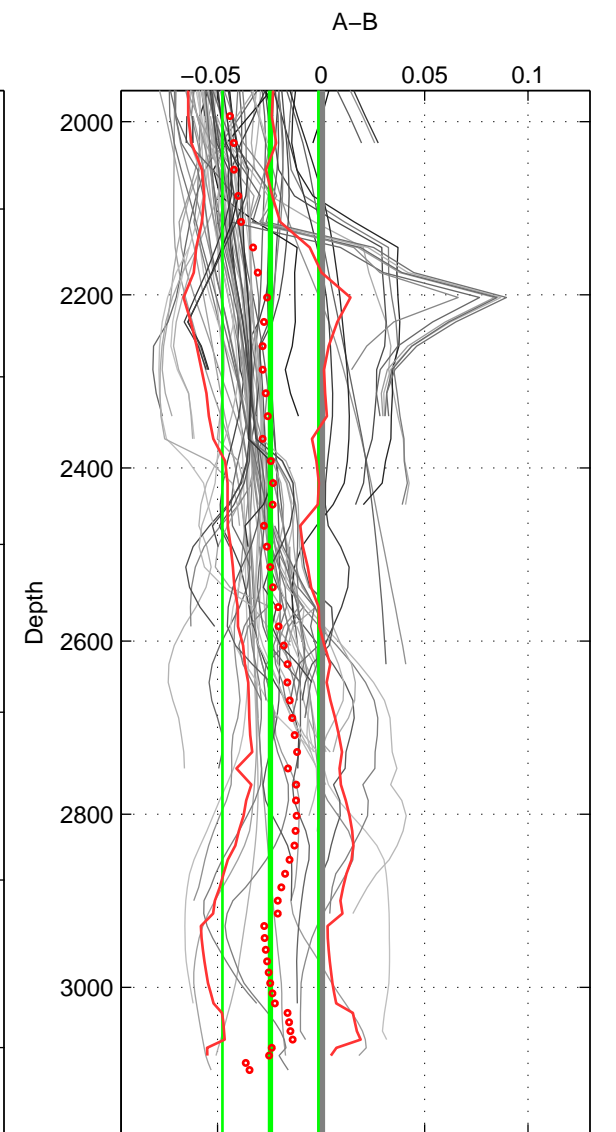

Cruise A (red). Date: Jul 2001 Cruisename: 160-06MT20010620

Cruise B (blue). Date: Jul 1981 Cruisename: 220-316N19810401

*** "Favourite" values are means of spaces 1 2 3.

	Offset	O.StDev	Ratio	R.Stdev	Rating
SIGMA:	-0.013	0.010	1.000	0.000	4
THETA:	-0.011	0.008	1.000	0.000	4
DEPTH:	-0.024	0.023	0.999	0.001	4
FAV.:	-0.016	0.014	1.000	0.000	4

Profiles of A: 27
 Profiles of B: 12
 Diff profs: 96
 WMoffset (A-B): -0.012588
 WMoffset stdev: 0.0095085
 WMratio (A/B): 0.99964
 WMratio stdev: 0.0002725

Quality (1-5): 4

Profiles of A: 28
 Profiles of B: 12
 Diff profs: 100
 WMoffset (A-B): -0.010514
 WMoffset stdev: 0.007893
 WMratio (A/B): 0.9997
 WMratio stdev: 0.00022623

Quality (1-5): 4

Profiles of A: 28
 Profiles of B: 12
 Diff profs: 98
 WMoffset (A-B): -0.024467
 WMoffset stdev: 0.02318
 WMratio (A/B): 0.9993
 WMratio stdev: 0.0006358

Quality (1-5): 4