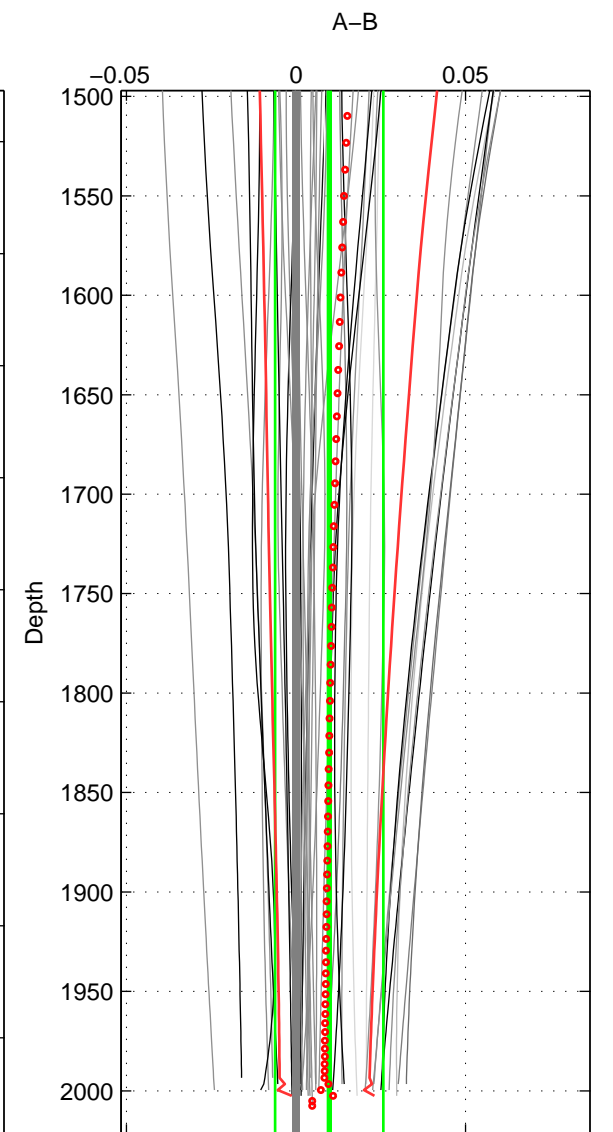

Cruise A (red). Date: Jun 1997 Cruisename: 681-49UP19970530

Cruise B (blue). Date: Jun 2003 Cruisename: 700-49UP20030620

\*\*\* "Favourite" values are means of spaces 1 2 3.

	Offset	O.StDev	Ratio	R.Stdev	Rating
SIGMA:	-0.001	0.002	1.000	0.000	4
THETA:	-0.002	0.003	1.000	0.000	4
DEPTH:	0.010	0.016	1.000	0.000	4
FAV.:	0.002	0.007	1.000	0.000	4

Profiles of A: 27  
 Profiles of B: 12  
 Diff profs : 41  
 WMoffset (A-B): -0.0013998  
 WMoffset stdev: 0.0016397  
 WMratio (A/B): 0.99996  
 WMratio stdev: 4.74e-05

Quality (1-5): 4

Profiles of A: 27  
 Profiles of B: 12  
 Diff profs : 41  
 WMoffset (A-B): -0.0023566  
 WMoffset stdev: 0.0029699  
 WMratio (A/B): 0.99993  
 WMratio stdev: 8.5856e-05

Quality (1-5): 4

Profiles of A: 27  
 Profiles of B: 12  
 Diff profs : 41  
 WMoffset (A-B): 0.0098099  
 WMoffset stdev: 0.015956  
 WMratio (A/B): 1.0003  
 WMratio stdev: 0.00046147

Quality (1-5): 4