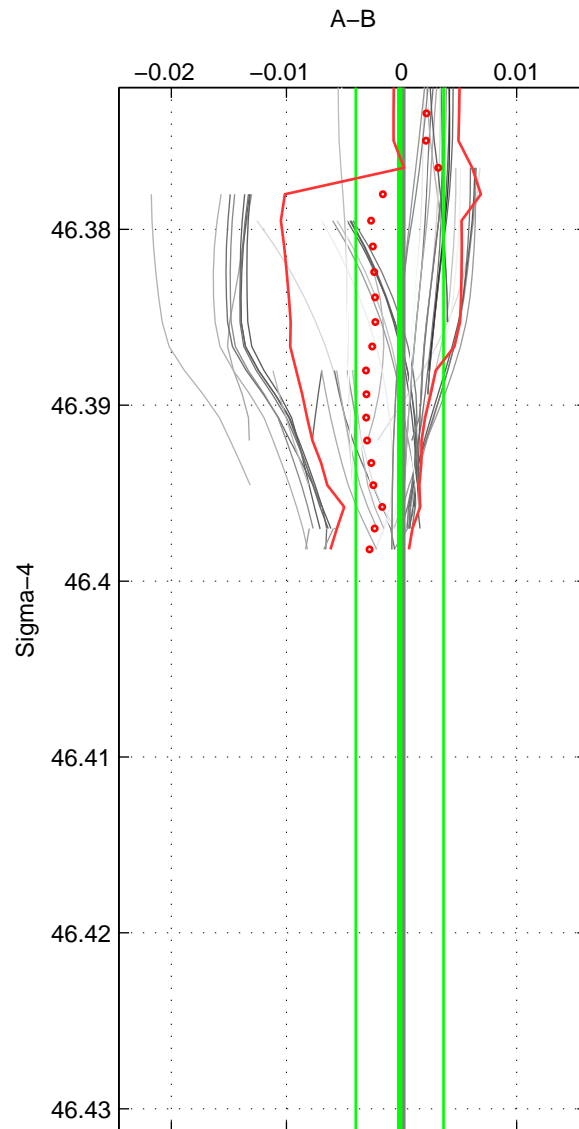

Cruise A (red). Date: Jul 1984 Cruisename: 1-06AQ19840719

Cruise B (blue). Date: Jun 2009 Cruisename: 83-58GS20090528

*** "Favourite" values are those of space 3.

	Offset	O.StDev	Ratio	R.Stdev	Rating
SIGMA:	-0.000	0.004	1.000	0.000	3
THETA:	0.002	0.003	1.000	0.000	3
DEPTH:	-0.005	0.003	1.000	0.000	4
FAV.:	-0.005	0.003	1.000	0.000	4

Profiles of A: 7
 Profiles of B: 13
 Diff profs: 60
 WMoffset (A-B): -0.00015905
 WMoffset stdev: 0.0038125
 WMratio (A/B): 1
 WMratio stdev: 0.0001092

Quality (1-5): 3

Profiles of A: 7
 Profiles of B: 13
 Diff profs: 48
 WMoffset (A-B): 0.0017245
 WMoffset stdev: 0.0033738
 WMratio (A/B): 1
 WMratio stdev: 9.664e-05

Quality (1-5): 3

Profiles of A: 7
 Profiles of B: 13
 Diff profs: 68
 WMoffset (A-B): -0.004619
 WMoffset stdev: 0.0032287
 WMratio (A/B): 0.99987
 WMratio stdev: 9.2482e-05

Quality (1-5): 4