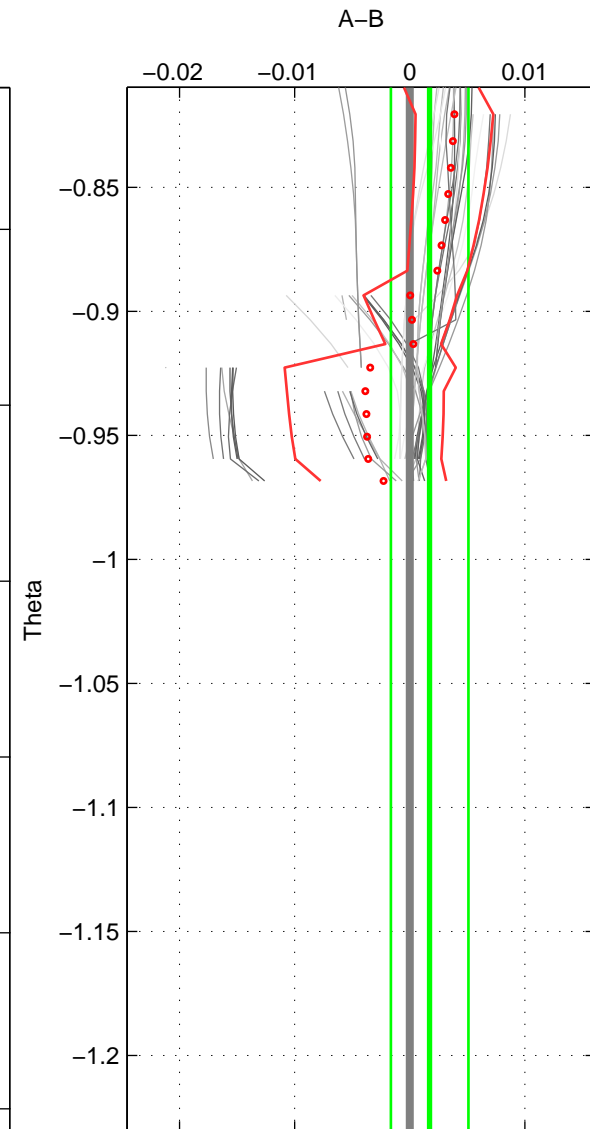

Cruise A (red). Date: Jul 1984 Cruisename: 1-06AQ19840719

Cruise B (blue). Date: Jun 2009 Cruisename: 83-58GS20090528

*** "Favourite" values are those of space 3.

	Offset	O.StDev	Ratio	R.Stdev	Rating
SIGMA:	-0.000	0.004	1.000	0.000	3
THETA:	0.002	0.003	1.000	0.000	3
DEPTH:	-0.005	0.003	1.000	0.000	4
FAV.:	-0.005	0.003	1.000	0.000	4

Profiles of A: 7
 Profiles of B: 13
 Diff profs: 60
 WMoffset (A-B): -0.00015905
 WMoffset stdev: 0.0038125
 WMratio (A/B): 1
 WMratio stdev: 0.0001092

Quality (1-5): 3

Profiles of A: 7
 Profiles of B: 13
 Diff profs: 48
 WMoffset (A-B): 0.0017245
 WMoffset stdev: 0.0033738
 WMratio (A/B): 1
 WMratio stdev: 9.664e-05

Quality (1-5): 3

Profiles of A: 7
 Profiles of B: 13
 Diff profs: 68
 WMoffset (A-B): -0.004619
 WMoffset stdev: 0.0032287
 WMratio (A/B): 0.99987
 WMratio stdev: 9.2482e-05

Quality (1-5): 4