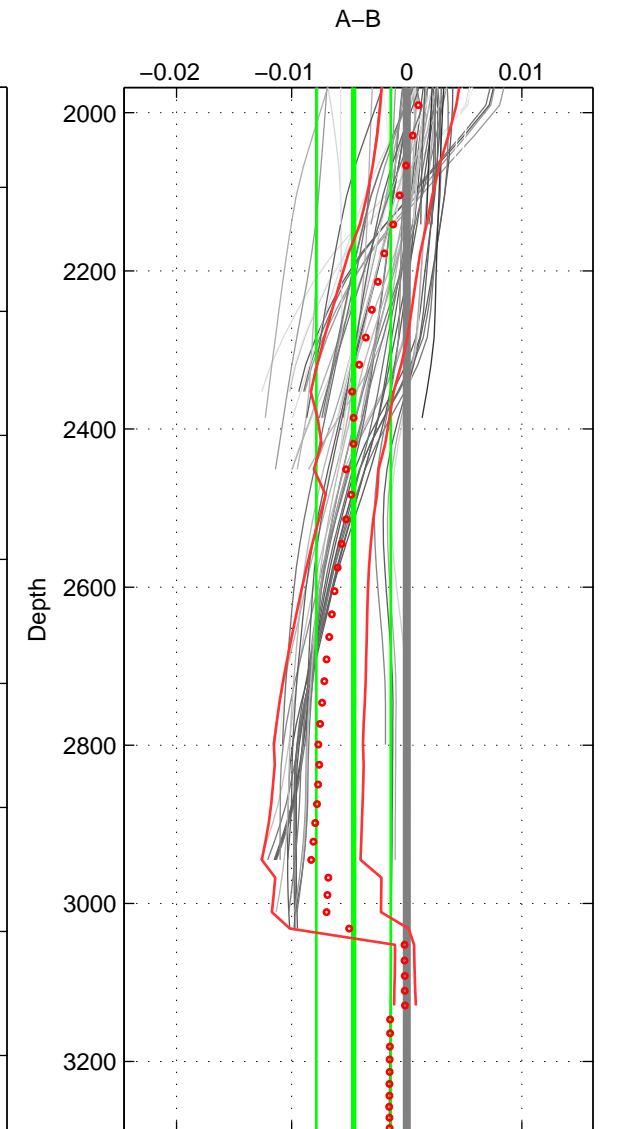

Cruise A (red). Date: Jul 1984 Cruisename: 1-06AQ19840719

Cruise B (blue). Date: Jun 2009 Cruisename: 83-58GS20090528

*** "Favourite" values are those of space 3.

	Offset	O.StDev	Ratio	R.Stdev	Rating
SIGMA:	-0.000	0.004	1.000	0.000	3
THETA:	0.002	0.003	1.000	0.000	3
DEPTH:	-0.005	0.003	1.000	0.000	4
FAV.:	-0.005	0.003	1.000	0.000	4

Profiles of A: 7
 Profiles of B: 13
 Diff profs: 60
 WMoffset (A-B): -0.00015905
 WMoffset stdev: 0.0038125
 WMratio (A/B): 1
 WMratio stdev: 0.0001092

Quality (1-5): 3

Profiles of A: 7
 Profiles of B: 13
 Diff profs: 48
 WMoffset (A-B): 0.0017245
 WMoffset stdev: 0.0033738
 WMratio (A/B): 1
 WMratio stdev: 9.664e-05

Quality (1-5): 3

Profiles of A: 7
 Profiles of B: 13
 Diff profs: 68
 WMoffset (A-B): -0.004619
 WMoffset stdev: 0.0032287
 WMratio (A/B): 0.99987
 WMratio stdev: 9.2482e-05

Quality (1-5): 4