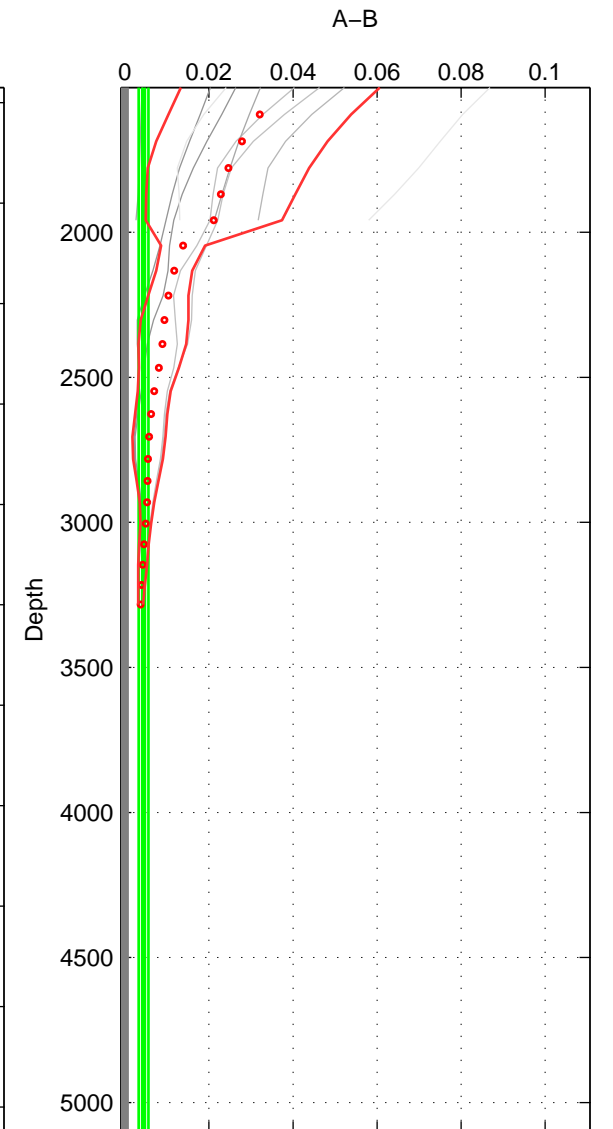

Cruise A (red). Date: Jan 2000 Cruisename: 588-49NZ20000105
 Cruise B (blue). Date: Sep 1993 Cruisename: 730-90BM19930830

*** "Favourite" values are means of spaces 1 2 3.

	Offset	O.StDev	Ratio	R.Stdev	Rating
SIGMA:	0.001	0.000	1.000	0.000	2
THETA:	0.002	0.001	1.000	0.000	2
DEPTH:	0.004	0.001	1.000	0.000	2
FAV.:	0.002	0.001	1.000	0.000	2

Profiles of A: 4
 Profiles of B: 3
 Diff profs : 9
 WMoffset (A-B): 0.001205
 WMoffset stdev: 0.00034123
 WMratio (A/B): 1
 WMratio stdev: 9.8475e-06

Quality (1-5): 2

Profiles of A: 4
 Profiles of B: 3
 Diff profs : 9
 WMoffset (A-B): 0.0016788
 WMoffset stdev: 0.00050629
 WMratio (A/B): 1
 WMratio stdev: 1.4612e-05

Quality (1-5): 2

Profiles of A: 4
 Profiles of B: 3
 Diff profs : 9
 WMoffset (A-B): 0.0044536
 WMoffset stdev: 0.0011675
 WMratio (A/B): 1.0001
 WMratio stdev: 3.367e-05

Quality (1-5): 2