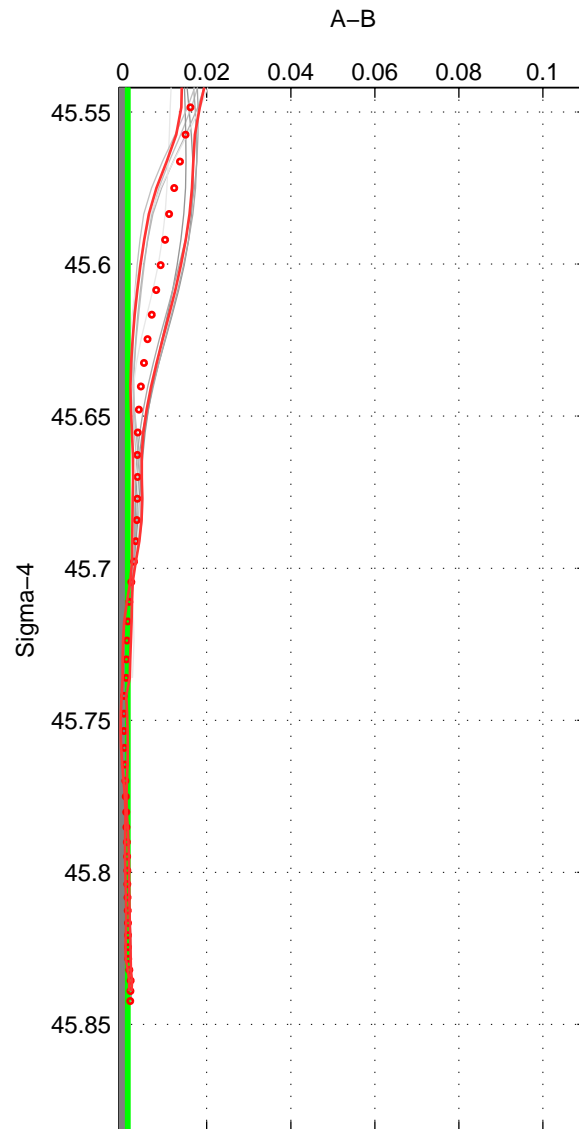

Cruise A (red). Date: Jan 2000 Cruisename: 588-49NZ20000105
 Cruise B (blue). Date: Sep 1993 Cruisename: 730-90BM19930830

*** "Favourite" values are means of spaces 1 2 3.

	Offset	O.StDev	Ratio	R.Stdev	Rating
SIGMA:	0.001	0.000	1.000	0.000	2
THETA:	0.002	0.001	1.000	0.000	2
DEPTH:	0.004	0.001	1.000	0.000	2
FAV.:	0.002	0.001	1.000	0.000	2

Profiles of A: 4
 Profiles of B: 3
 Diff profs : 9
 WMoffset (A-B): 0.001205
 WMoffset stdev: 0.00034123
 WMratio (A/B): 1
 WMratio stdev: 9.8475e-06

Quality (1-5): 2

Profiles of A: 4
 Profiles of B: 3
 Diff profs : 9
 WMoffset (A-B): 0.0016788
 WMoffset stdev: 0.00050629
 WMratio (A/B): 1
 WMratio stdev: 1.4612e-05

Quality (1-5): 2

Profiles of A: 4
 Profiles of B: 3
 Diff profs : 9
 WMoffset (A-B): 0.0044536
 WMoffset stdev: 0.0011675
 WMratio (A/B): 1.0001
 WMratio stdev: 3.367e-05

Quality (1-5): 2