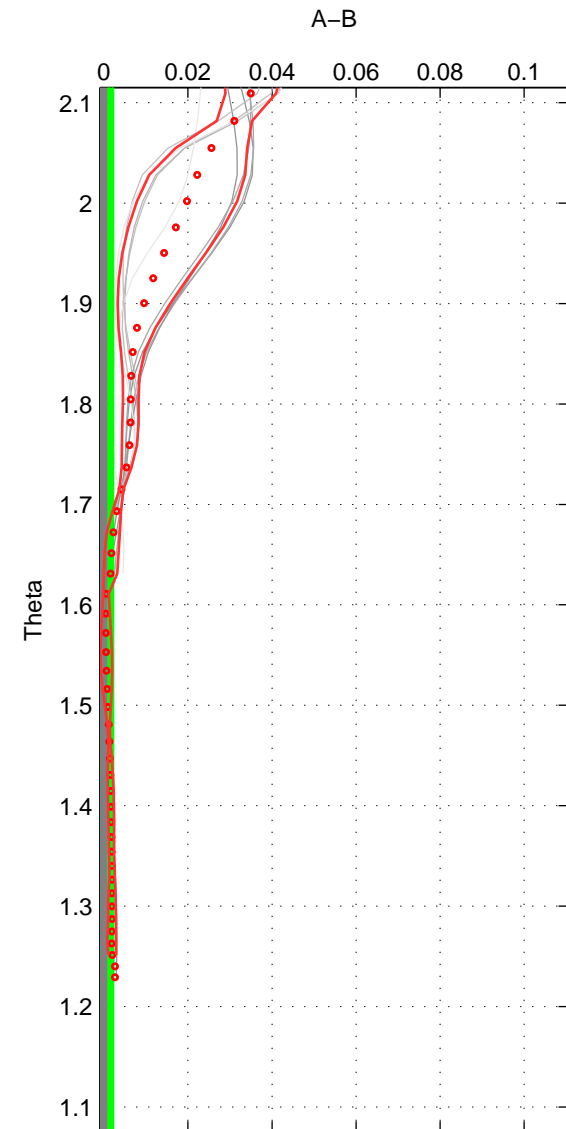

Cruise A (red). Date: Jan 2000 Cruisename: 588-49NZ20000105
 Cruise B (blue). Date: Sep 1993 Cruisename: 730-90BM19930830

*** "Favourite" values are means of spaces 1 2 3.

	Offset	O.StDev	Ratio	R.Stdev	Rating
SIGMA:	0.001	0.000	1.000	0.000	2
THETA:	0.002	0.001	1.000	0.000	2
DEPTH:	0.004	0.001	1.000	0.000	2
FAV.:	0.002	0.001	1.000	0.000	2

Profiles of A: 4
 Profiles of B: 3
 Diff profs : 9
 WMoffset (A-B): 0.001205
 WMoffset stdev: 0.00034123
 WMratio (A/B): 1
 WMratio stdev: 9.8475e-06

Quality (1-5): 2

Profiles of A: 4
 Profiles of B: 3
 Diff profs : 9
 WMoffset (A-B): 0.0016788
 WMoffset stdev: 0.00050629
 WMratio (A/B): 1
 WMratio stdev: 1.4612e-05

Quality (1-5): 2

Profiles of A: 4
 Profiles of B: 3
 Diff profs : 9
 WMoffset (A-B): 0.0044536
 WMoffset stdev: 0.0011675
 WMratio (A/B): 1.0001
 WMratio stdev: 3.367e-05

Quality (1-5): 2