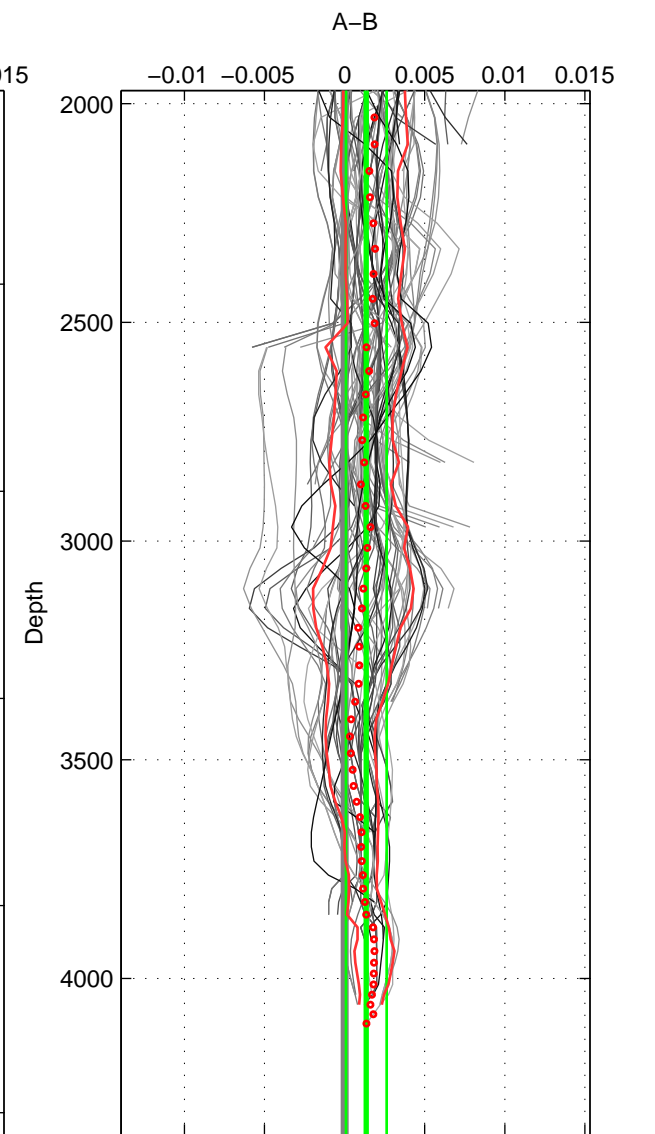

Cruise A (red). Date: Aug 1996 Cruisename: 5-06AQ19960712

Cruise B (blue). Date: Aug 2007 Cruisename: 6-06AQ20070728

\*\*\* "Favourite" values are means of spaces 1 2 3.

	Offset	O.StDev	Ratio	R.Stdev	Rating
SIGMA:	-0.001	0.001	1.000	0.000	5
THETA:	0.000	0.002	1.000	0.000	5
DEPTH:	0.001	0.001	1.000	0.000	5
FAV. :	0.000	0.001	1.000	0.000	5

Profiles of A: 25  
 Profiles of B: 18  
 Diff profs : 100  
 WMoffset (A-B): -0.0012113  
 WMoffset stdev: 0.0010169  
 WMratio (A/B): 0.99997  
 WMratio stdev: 2.9108e-05

Quality (1-5): 5

Profiles of A: 25  
 Profiles of B: 18  
 Diff profs : 100  
 WMoffset (A-B): 6.0417e-05  
 WMoffset stdev: 0.0018262  
 WMratio (A/B): 1  
 WMratio stdev: 5.2296e-05

Quality (1-5): 5

Profiles of A: 25  
 Profiles of B: 18  
 Diff profs : 100  
 WMoffset (A-B): 0.001356  
 WMoffset stdev: 0.0012698  
 WMratio (A/B): 1  
 WMratio stdev: 3.6344e-05

Quality (1-5): 5