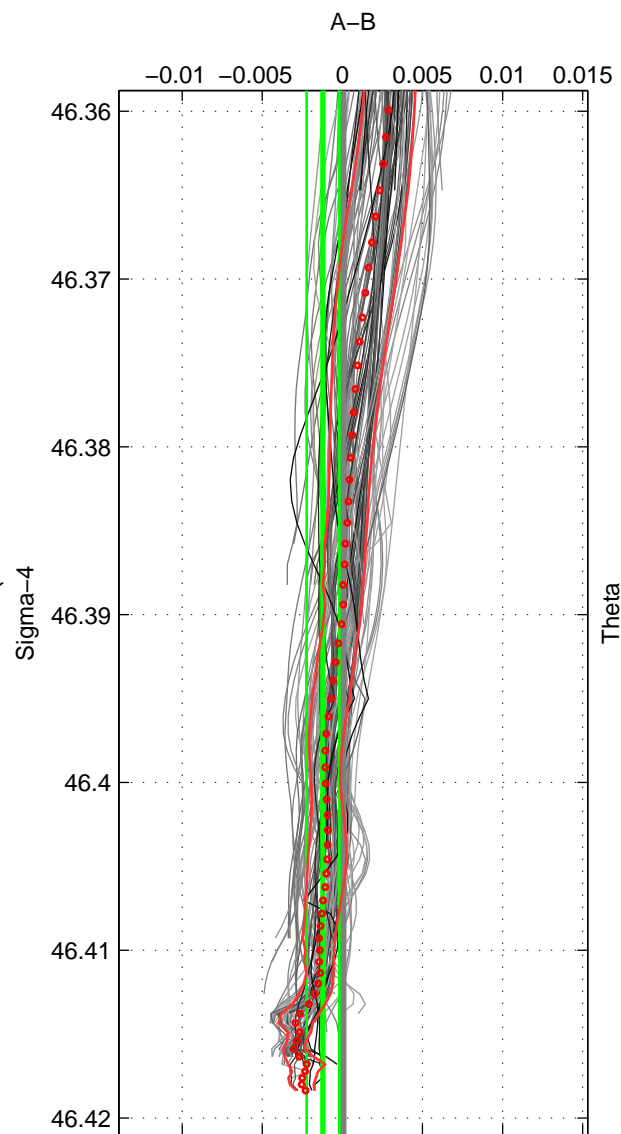

Cruise A (red). Date: Aug 1996 Cruisename: 5-06AQ19960712

Cruise B (blue). Date: Aug 2007 Cruisename: 6-06AQ20070728

\*\*\* "Favourite" values are means of spaces 1 2 3.

	Offset	O.StDev	Ratio	R.Stdev	Rating
SIGMA:	-0.001	0.001	1.000	0.000	5
THETA:	0.000	0.002	1.000	0.000	5
DEPTH:	0.001	0.001	1.000	0.000	5
FAV. :	0.000	0.001	1.000	0.000	5

Profiles of A: 25  
 Profiles of B: 18  
 Diff profs : 100  
 WMoffset (A-B): -0.0012113  
 WMoffset stdev: 0.0010169  
 WMratio (A/B): 0.99997  
 WMratio stdev: 2.9108e-05

Quality (1-5): 5

Profiles of A: 25  
 Profiles of B: 18  
 Diff profs : 100  
 WMoffset (A-B): 6.0417e-05  
 WMoffset stdev: 0.0018262  
 WMratio (A/B): 1  
 WMratio stdev: 5.2296e-05

Quality (1-5): 5

Profiles of A: 25  
 Profiles of B: 18  
 Diff profs : 100  
 WMoffset (A-B): 0.001356  
 WMoffset stdev: 0.0012698  
 WMratio (A/B): 1  
 WMratio stdev: 3.6344e-05

Quality (1-5): 5