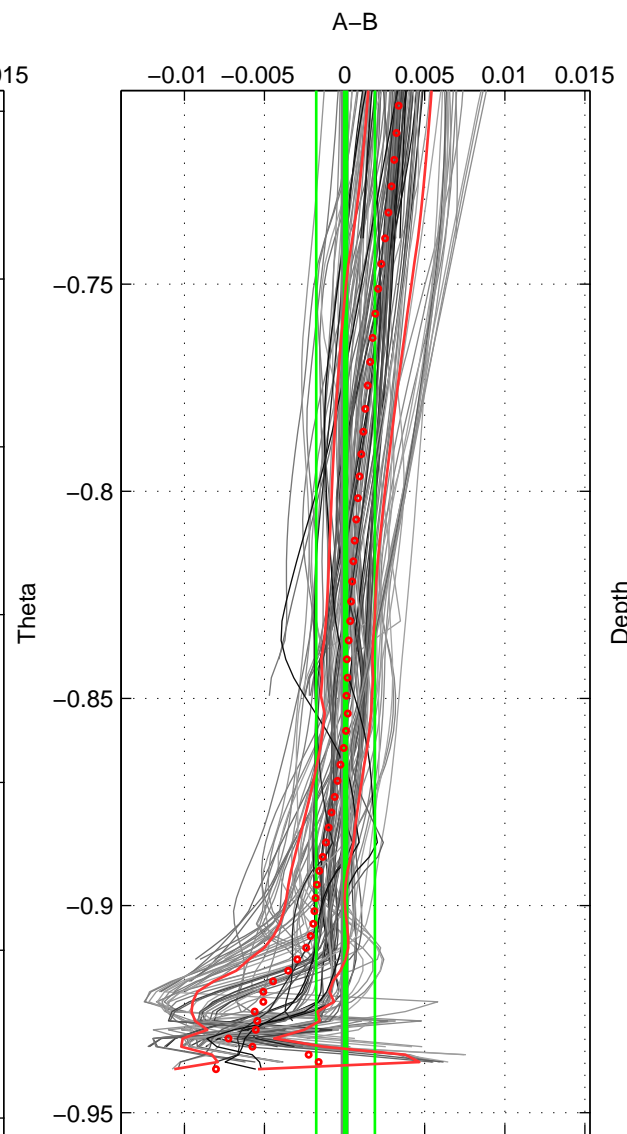

Cruise A (red). Date: Aug 1996 Cruisename: 5-06AQ19960712

Cruise B (blue). Date: Aug 2007 Cruisename: 6-06AQ20070728

\*\*\* "Favourite" values are means of spaces 1 2 3.

	Offset	O.StDev	Ratio	R.Stdev	Rating
SIGMA:	-0.001	0.001	1.000	0.000	5
THETA:	0.000	0.002	1.000	0.000	5
DEPTH:	0.001	0.001	1.000	0.000	5
FAV. :	0.000	0.001	1.000	0.000	5

Profiles of A: 25  
 Profiles of B: 18  
 Diff profs : 100  
 WMoffset (A-B): -0.0012113  
 WMoffset stdev: 0.0010169  
 WMratio (A/B): 0.99997  
 WMratio stdev: 2.9108e-05

Quality (1-5): 5

Profiles of A: 25  
 Profiles of B: 18  
 Diff profs : 100  
 WMoffset (A-B): 6.0417e-05  
 WMoffset stdev: 0.0018262  
 WMratio (A/B): 1  
 WMratio stdev: 5.2296e-05

Quality (1-5): 5

Profiles of A: 25  
 Profiles of B: 18  
 Diff profs : 100  
 WMoffset (A-B): 0.001356  
 WMoffset stdev: 0.0012698  
 WMratio (A/B): 1  
 WMratio stdev: 3.6344e-05

Quality (1-5): 5