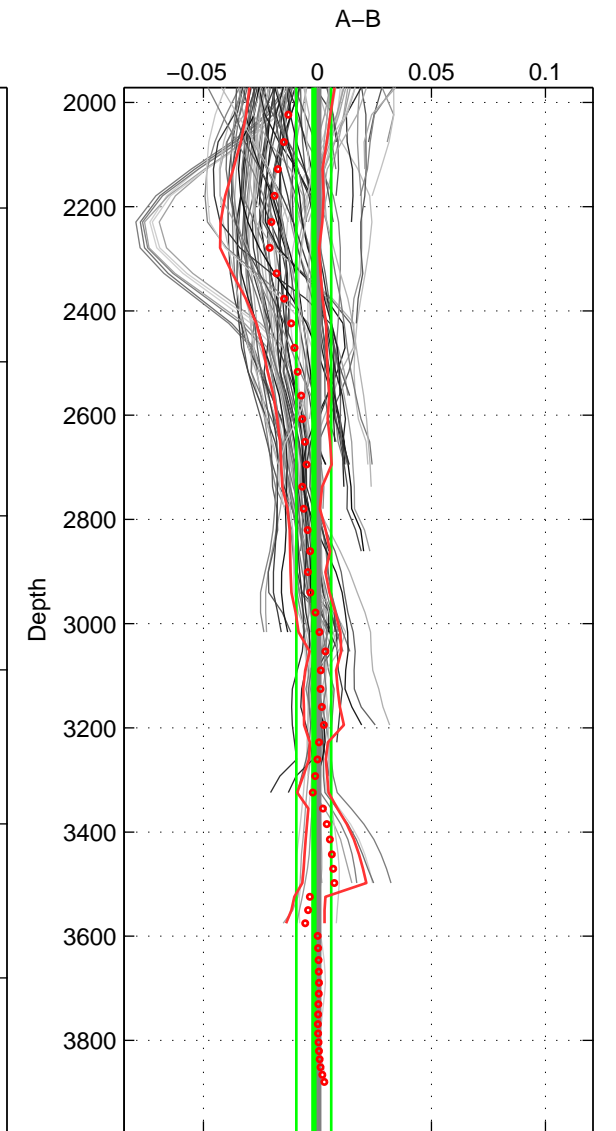

Cruise A (red). Date: Jun 2010 Cruisename: 277-35TH20100608

Cruise B (blue). Date: Jul 1990 Cruisename: 295-64TR19900701

*** "Favourite" values are means of spaces 1 2 3.

	Offset	O.StDev	Ratio	R.Stdev	Rating
SIGMA:	-0.003	0.008	1.000	0.000	5
THETA:	-0.000	0.004	1.000	0.000	5
DEPTH:	-0.002	0.008	1.000	0.000	5
FAV.:	-0.002	0.006	1.000	0.000	5

Profiles of A: 24
 Profiles of B: 17
 Diff profs : 100
 WMoffset (A-B): -0.0030759
 WMoffset stdev: 0.0079911
 WMratio (A/B): 0.99991
 WMratio stdev: 0.00022872

Quality (1-5): 5

Profiles of A: 24
 Profiles of B: 17
 Diff profs : 100
 WMoffset (A-B): -0.00023367
 WMoffset stdev: 0.0038097
 WMratio (A/B): 0.99999
 WMratio stdev: 0.00010907

Quality (1-5): 5

Profiles of A: 24
 Profiles of B: 17
 Diff profs : 100
 WMoffset (A-B): -0.0015909
 WMoffset stdev: 0.0076419
 WMratio (A/B): 0.99995
 WMratio stdev: 0.00021866

Quality (1-5): 5