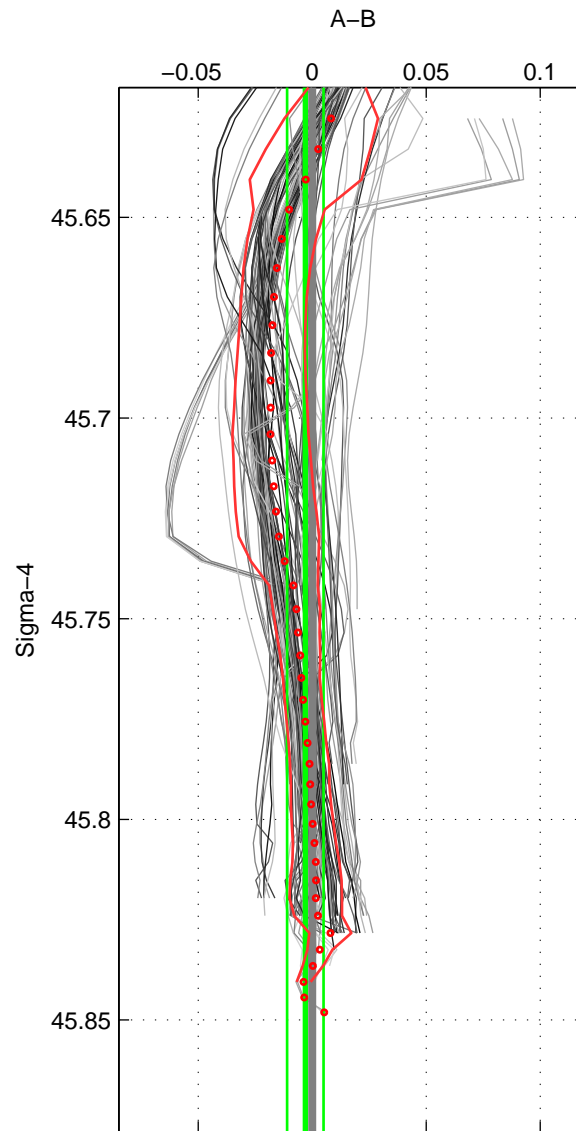

Cruise A (red). Date: Jun 2010 Cruisename: 277-35TH20100608

Cruise B (blue). Date: Jul 1990 Cruisename: 295-64TR19900701

*** "Favourite" values are means of spaces 1 2 3.

	Offset	O.StDev	Ratio	R.Stdev	Rating
SIGMA:	-0.003	0.008	1.000	0.000	5
THETA:	-0.000	0.004	1.000	0.000	5
DEPTH:	-0.002	0.008	1.000	0.000	5
FAV.:	-0.002	0.006	1.000	0.000	5

Profiles of A: 24
 Profiles of B: 17
 Diff profs : 100
 WMoffset (A-B): -0.0030759
 WMoffset stdev: 0.0079911
 WMratio (A/B): 0.99991
 WMratio stdev: 0.00022872

Quality (1-5): 5

Profiles of A: 24
 Profiles of B: 17
 Diff profs : 100
 WMoffset (A-B): -0.00023367
 WMoffset stdev: 0.0038097
 WMratio (A/B): 0.99999
 WMratio stdev: 0.00010907

Quality (1-5): 5

Profiles of A: 24
 Profiles of B: 17
 Diff profs : 100
 WMoffset (A-B): -0.0015909
 WMoffset stdev: 0.0076419
 WMratio (A/B): 0.99995
 WMratio stdev: 0.00021866

Quality (1-5): 5