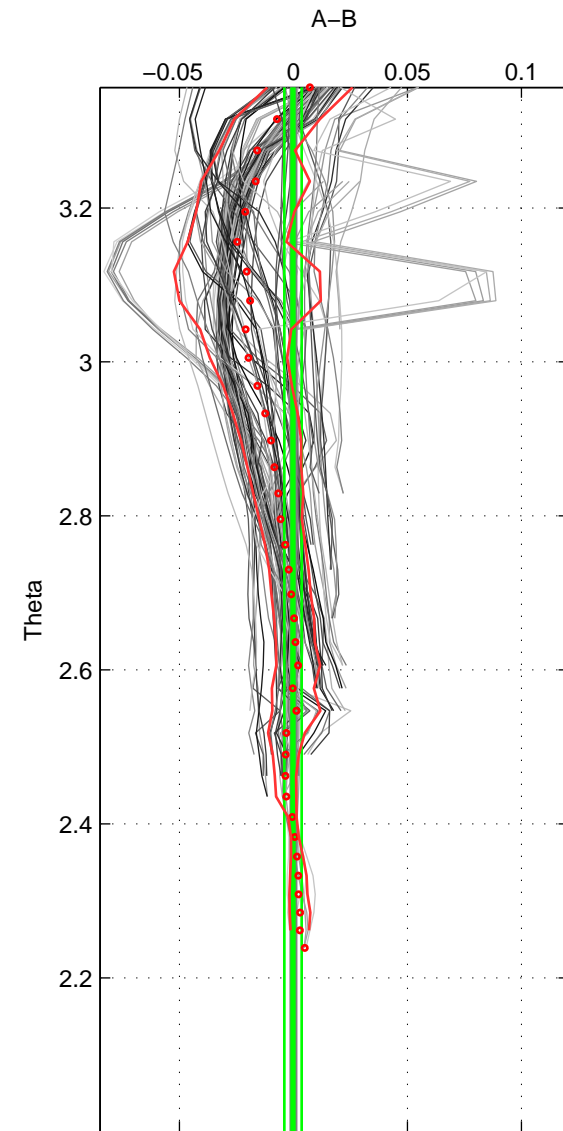

Cruise A (red). Date: Jun 2010 Cruisename: 277-35TH20100608

Cruise B (blue). Date: Jul 1990 Cruisename: 295-64TR19900701

*** "Favourite" values are means of spaces 1 2 3.

	Offset	O.StDev	Ratio	R.Stdev	Rating
SIGMA:	-0.003	0.008	1.000	0.000	5
THETA:	-0.000	0.004	1.000	0.000	5
DEPTH:	-0.002	0.008	1.000	0.000	5
FAV.:	-0.002	0.006	1.000	0.000	5

Profiles of A: 24
 Profiles of B: 17
 Diff profs : 100
 WMoffset (A-B): -0.0030759
 WMoffset stdev: 0.0079911
 WMratio (A/B): 0.99991
 WMratio stdev: 0.00022872

Quality (1-5): 5

Profiles of A: 24
 Profiles of B: 17
 Diff profs : 100
 WMoffset (A-B): -0.00023367
 WMoffset stdev: 0.0038097
 WMratio (A/B): 0.99999
 WMratio stdev: 0.00010907

Quality (1-5): 5

Profiles of A: 24
 Profiles of B: 17
 Diff profs : 100
 WMoffset (A-B): -0.0015909
 WMoffset stdev: 0.0076419
 WMratio (A/B): 0.99995
 WMratio stdev: 0.00021866

Quality (1-5): 5