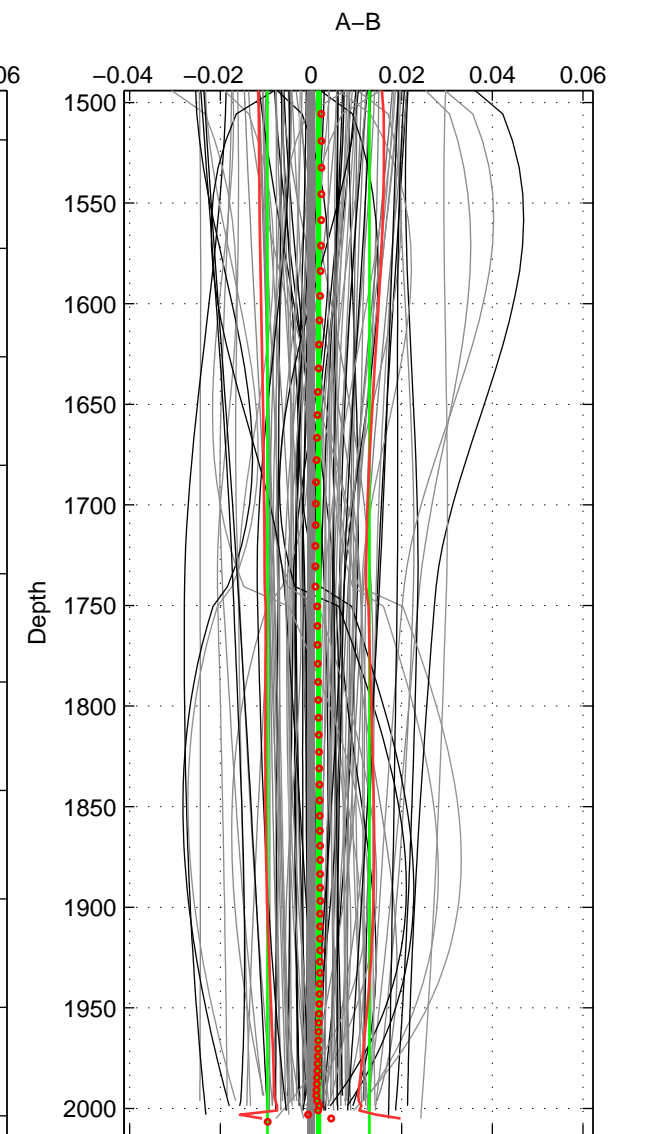

Cruise A (red). Date: Jun 1997 Cruisename: 681-49UP19970530

Cruise B (blue). Date: Jun 1998 Cruisename: 684-49UP19980609

\*\*\* "Favourite" values are means of spaces 1 2 3.

	Offset	O.StDev	Ratio	R.Stdev	Rating
SIGMA:	0.000	0.003	1.000	0.000	4
THETA:	0.001	0.005	1.000	0.000	4
DEPTH:	0.002	0.011	1.000	0.000	4
FAV.:	0.001	0.007	1.000	0.000	4

Profiles of A: 34  
 Profiles of B: 33  
 Diff profs : 100  
 WMoffset (A-B): 0.00042867  
 WMoffset stdev: 0.002932  
 WMratio (A/B): 1  
 WMratio stdev: 8.4757e-05

Quality (1-5): 4

Profiles of A: 34  
 Profiles of B: 33  
 Diff profs : 100  
 WMoffset (A-B): 0.00082572  
 WMoffset stdev: 0.005335  
 WMratio (A/B): 1  
 WMratio stdev: 0.00015422

Quality (1-5): 4

Profiles of A: 34  
 Profiles of B: 33  
 Diff profs : 100  
 WMoffset (A-B): 0.0016704  
 WMoffset stdev: 0.011248  
 WMratio (A/B): 1  
 WMratio stdev: 0.00032532

Quality (1-5): 4