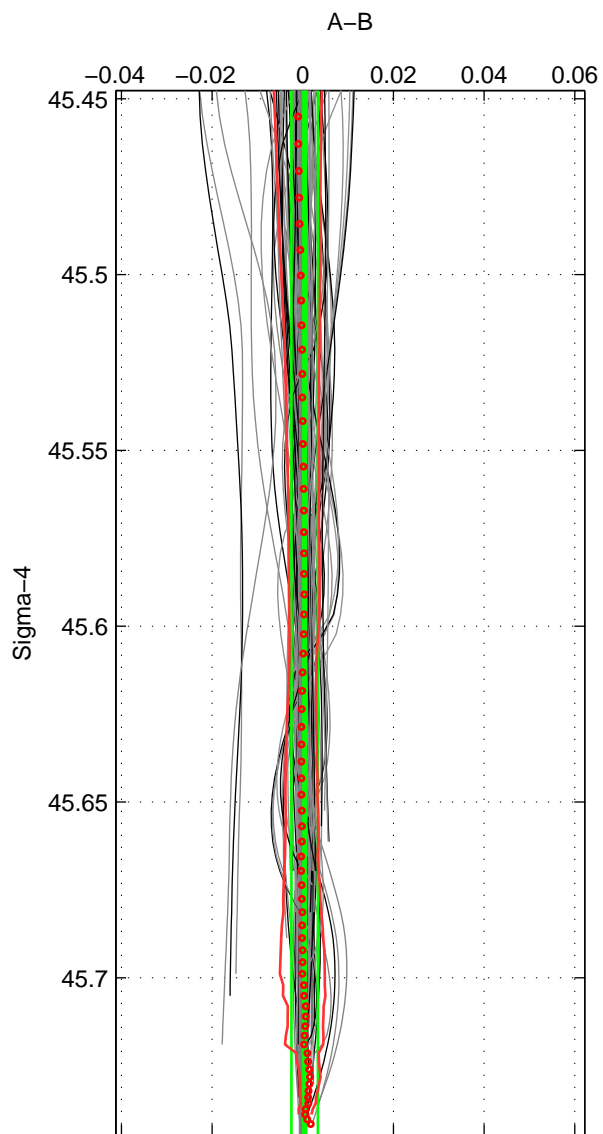

Cruise A (red). Date: Jun 1997 Cruisename: 681-49UP19970530

Cruise B (blue). Date: Jun 1998 Cruisename: 684-49UP19980609

\*\*\* "Favourite" values are means of spaces 1 2 3.

	Offset	O.StDev	Ratio	R.Stdev	Rating
SIGMA:	0.000	0.003	1.000	0.000	4
THETA:	0.001	0.005	1.000	0.000	4
DEPTH:	0.002	0.011	1.000	0.000	4
FAV.:	0.001	0.007	1.000	0.000	4

Profiles of A: 34  
 Profiles of B: 33  
 Diff profs : 100  
 WMoffset (A-B): 0.00042867  
 WMoffset stdev: 0.002932  
 WMratio (A/B): 1  
 WMratio stdev: 8.4757e-05

Quality (1-5): 4

Profiles of A: 34  
 Profiles of B: 33  
 Diff profs : 100  
 WMoffset (A-B): 0.00082572  
 WMoffset stdev: 0.005335  
 WMratio (A/B): 1  
 WMratio stdev: 0.00015422

Quality (1-5): 4

Profiles of A: 34  
 Profiles of B: 33  
 Diff profs : 100  
 WMoffset (A-B): 0.0016704  
 WMoffset stdev: 0.011248  
 WMratio (A/B): 1  
 WMratio stdev: 0.00032532

Quality (1-5): 4