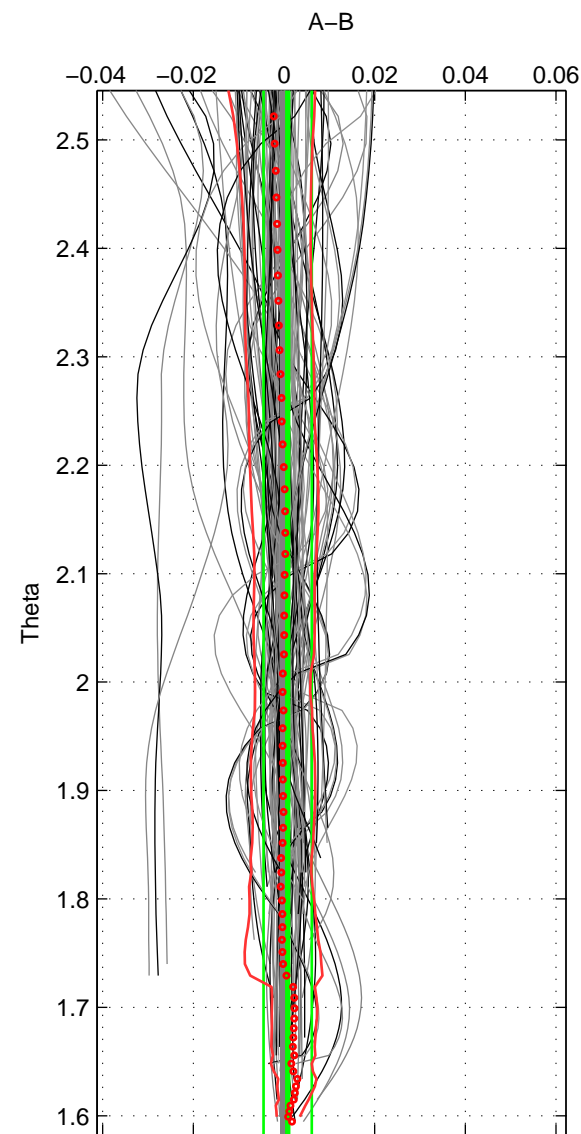

Cruise A (red). Date: Jun 1997 Cruisename: 681-49UP19970530

Cruise B (blue). Date: Jun 1998 Cruisename: 684-49UP19980609

\*\*\* "Favourite" values are means of spaces 1 2 3.

	Offset	O.StDev	Ratio	R.Stdev	Rating
SIGMA:	0.000	0.003	1.000	0.000	4
THETA:	0.001	0.005	1.000	0.000	4
DEPTH:	0.002	0.011	1.000	0.000	4
FAV.:	0.001	0.007	1.000	0.000	4

Profiles of A: 34  
 Profiles of B: 33  
 Diff profs : 100  
 WMoffset (A-B): 0.00042867  
 WMoffset stdev: 0.002932  
 WMratio (A/B): 1  
 WMratio stdev: 8.4757e-05

Quality (1-5): 4

Profiles of A: 34  
 Profiles of B: 33  
 Diff profs : 100  
 WMoffset (A-B): 0.00082572  
 WMoffset stdev: 0.005335  
 WMratio (A/B): 1  
 WMratio stdev: 0.00015422

Quality (1-5): 4

Profiles of A: 34  
 Profiles of B: 33  
 Diff profs : 100  
 WMoffset (A-B): 0.0016704  
 WMoffset stdev: 0.011248  
 WMratio (A/B): 1  
 WMratio stdev: 0.00032532

Quality (1-5): 4