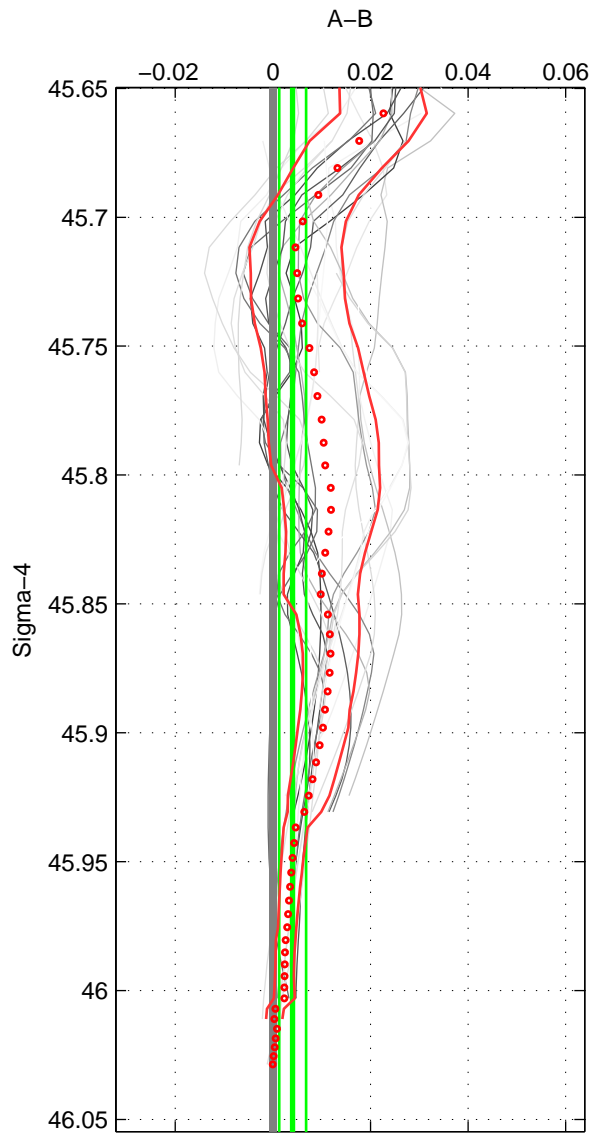

Cruise A (red). Date: Jul 2009 Cruisename: 136-06MM20090714
 Cruise B (blue). Date: Jul 2003 Cruisename: 165-06MT20030626

*** "Favourite" values are means of spaces 1 2.

	Offset	O.StDev	Ratio	R.Stdev	Rating
SIGMA:	0.004	0.003	1.000	0.000	4
THETA:	0.004	0.003	1.000	0.000	4
DEPTH:	0.008	0.015	1.000	0.000	3
FAV.:	0.004	0.003	1.000	0.000	4

Profiles of A: 8
 Profiles of B: 12
 Diff profs: 26
 WMoffset (A-B): 0.0040377
 WMoffset stdev: 0.0027615
 WMratio (A/B): 1.0001
 WMratio stdev: 7.9158e-05

Quality (1-5): 4

Profiles of A: 8
 Profiles of B: 12
 Diff profs: 26
 WMoffset (A-B): 0.0038988
 WMoffset stdev: 0.0026845
 WMratio (A/B): 1.0001
 WMratio stdev: 7.6948e-05

Quality (1-5): 4

Profiles of A: 8
 Profiles of B: 12
 Diff profs: 26
 WMoffset (A-B): 0.007698
 WMoffset stdev: 0.014584
 WMratio (A/B): 1.0002
 WMratio stdev: 0.00041786

Quality (1-5): 3