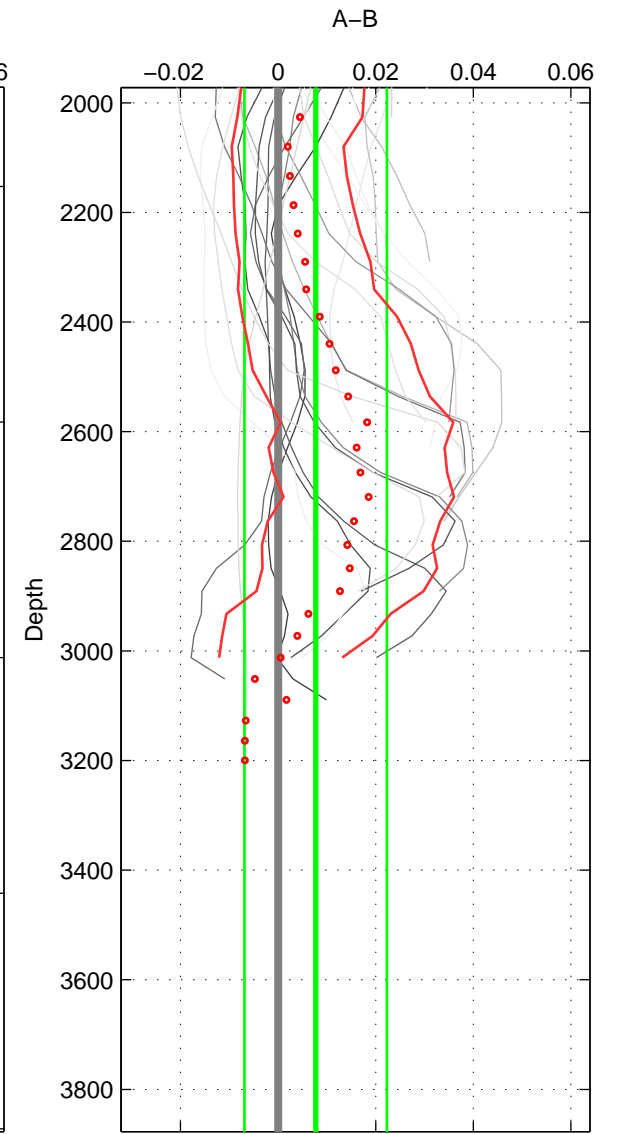

Cruise A (red). Date: Jul 2009 Cruisename: 136-06MM20090714
 Cruise B (blue). Date: Jul 2003 Cruisename: 165-06MT20030626

*** "Favourite" values are means of spaces 1 2.

	Offset	O.StDev	Ratio	R.Stdev	Rating
SIGMA:	0.004	0.003	1.000	0.000	4
THETA:	0.004	0.003	1.000	0.000	4
DEPTH:	0.008	0.015	1.000	0.000	3
FAV.:	0.004	0.003	1.000	0.000	4

Profiles of A: 8
 Profiles of B: 12
 Diff profs: 26
 WMoffset (A-B): 0.0040377
 WMoffset stdev: 0.0027615
 WMratio (A/B): 1.0001
 WMratio stdev: 7.9158e-05

Quality (1-5): 4

Profiles of A: 8
 Profiles of B: 12
 Diff profs: 26
 WMoffset (A-B): 0.0038988
 WMoffset stdev: 0.0026845
 WMratio (A/B): 1.0001
 WMratio stdev: 7.6948e-05

Quality (1-5): 4

Profiles of A: 8
 Profiles of B: 12
 Diff profs: 26
 WMoffset (A-B): 0.007698
 WMoffset stdev: 0.014584
 WMratio (A/B): 1.0002
 WMratio stdev: 0.00041786

Quality (1-5): 3