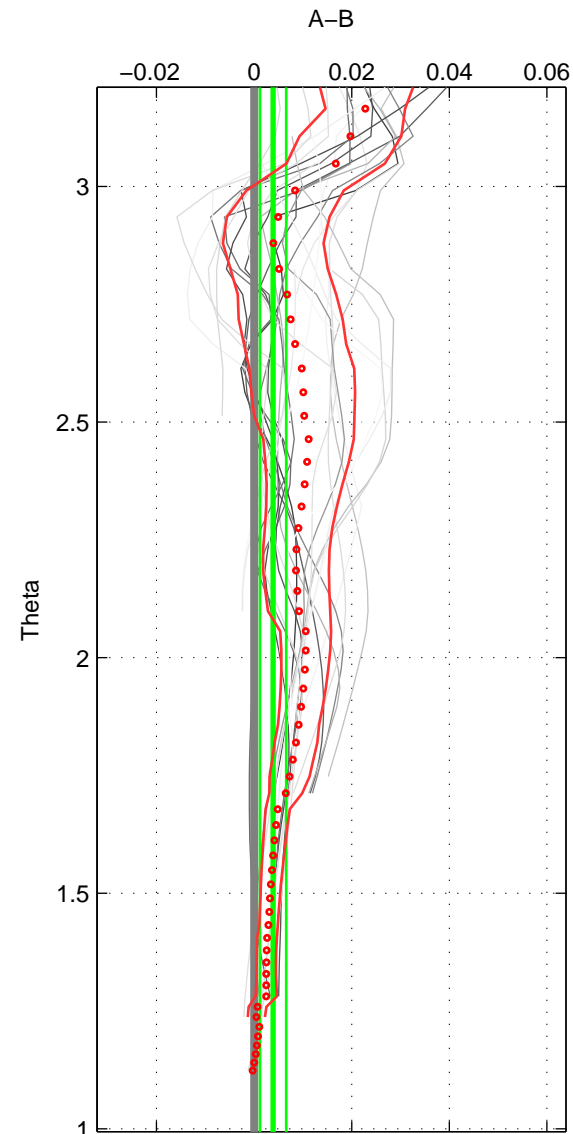

Cruise A (red). Date: Jul 2009 Cruisename: 136-06MM20090714
 Cruise B (blue). Date: Jul 2003 Cruisename: 165-06MT20030626

*** "Favourite" values are means of spaces 1 2.

	Offset	O.StDev	Ratio	R.Stdev	Rating
SIGMA:	0.004	0.003	1.000	0.000	4
THETA:	0.004	0.003	1.000	0.000	4
DEPTH:	0.008	0.015	1.000	0.000	3
FAV.:	0.004	0.003	1.000	0.000	4

Profiles of A: 8
 Profiles of B: 12
 Diff profs: 26
 WMoffset (A-B): 0.0040377
 WMoffset stdev: 0.0027615
 WMratio (A/B): 1.0001
 WMratio stdev: 7.9158e-05

Quality (1-5): 4

Profiles of A: 8
 Profiles of B: 12
 Diff profs: 26
 WMoffset (A-B): 0.0038988
 WMoffset stdev: 0.0026845
 WMratio (A/B): 1.0001
 WMratio stdev: 7.6948e-05

Quality (1-5): 4

Profiles of A: 8
 Profiles of B: 12
 Diff profs: 26
 WMoffset (A-B): 0.007698
 WMoffset stdev: 0.014584
 WMratio (A/B): 1.0002
 WMratio stdev: 0.00041786

Quality (1-5): 3