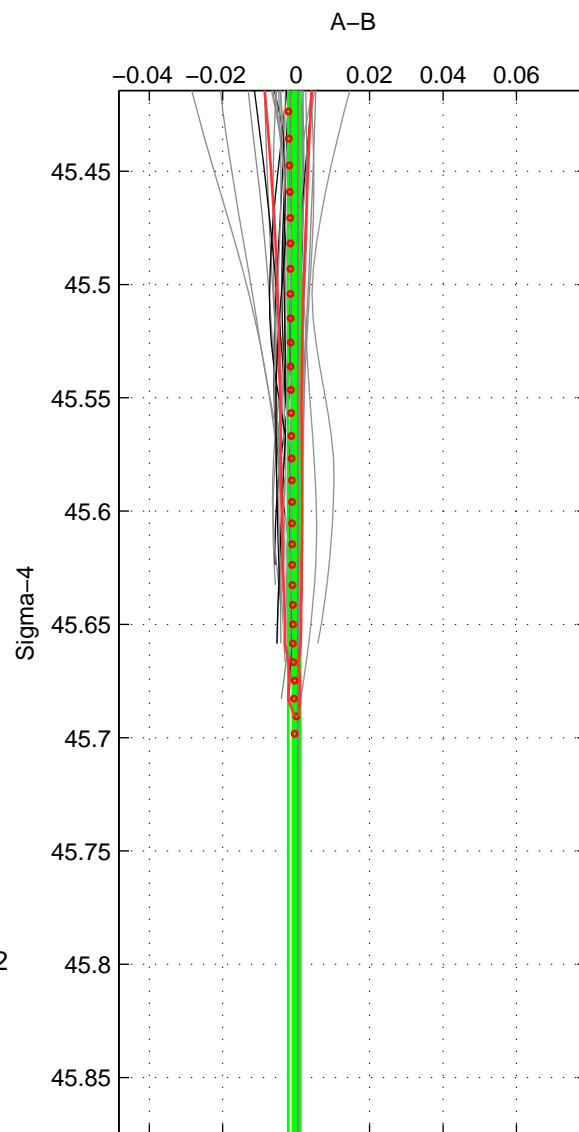

Cruise A (red). Date: Apr 2008 Cruisename: 677-49UF20080422

Cruise B (blue). Date: Feb 2008 Cruisename: 717-49UP20080122

\*\*\* "Favourite" values are means of spaces 1 2.

	Offset	O.StDev	Ratio	R.Stdev	Rating
SIGMA:	-0.001	0.002	1.000	0.000	5
THETA:	-0.000	0.001	1.000	0.000	5
DEPTH:	0.004	0.003	1.000	0.000	3
FAV.:	-0.000	0.002	1.000	0.000	5

Profiles of A: 32  
 Profiles of B: 17  
 Diff profs : 51  
 WMoffset (A-B): -0.00053997  
 WMoffset stdev: 0.0016485  
 WMratio (A/B): 0.99998  
 WMratio stdev: 4.7625e-05

Quality (1-5): 5

Profiles of A: 32  
 Profiles of B: 17  
 Diff profs : 51  
 WMoffset (A-B): -0.00029326  
 WMoffset stdev: 0.0014422  
 WMratio (A/B): 0.99999  
 WMratio stdev: 4.166e-05

Quality (1-5): 5

Profiles of A: 32  
 Profiles of B: 17  
 Diff profs : 51  
 WMoffset (A-B): 0.0038652  
 WMoffset stdev: 0.0025877  
 WMratio (A/B): 1.0001  
 WMratio stdev: 7.4972e-05

Quality (1-5): 3