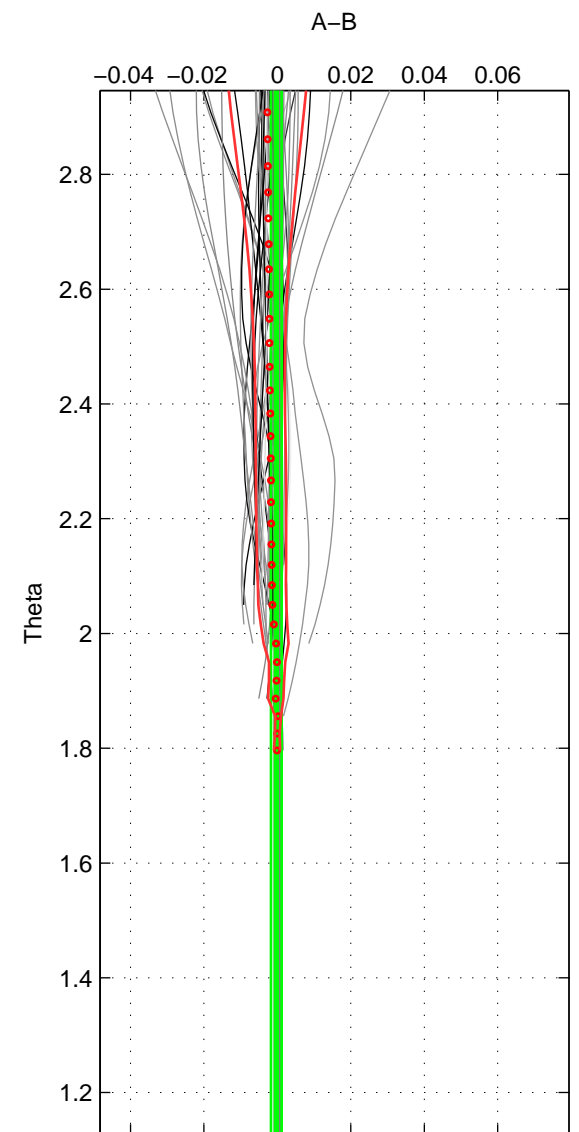

Cruise A (red). Date: Apr 2008 Cruisename: 677-49UF20080422

Cruise B (blue). Date: Feb 2008 Cruisename: 717-49UP20080122

\*\*\* "Favourite" values are means of spaces 1 2.

	Offset	O.StDev	Ratio	R.Stdev	Rating
SIGMA:	-0.001	0.002	1.000	0.000	5
THETA:	-0.000	0.001	1.000	0.000	5
DEPTH:	0.004	0.003	1.000	0.000	3
FAV.:	-0.000	0.002	1.000	0.000	5

Profiles of A: 32  
 Profiles of B: 17  
 Diff profs : 51  
 WMoffset (A-B): -0.00053997  
 WMoffset stdev: 0.0016485  
 WMratio (A/B): 0.99998  
 WMratio stdev: 4.7625e-05

Quality (1-5): 5

Profiles of A: 32  
 Profiles of B: 17  
 Diff profs : 51  
 WMoffset (A-B): -0.00029326  
 WMoffset stdev: 0.0014422  
 WMratio (A/B): 0.99999  
 WMratio stdev: 4.166e-05

Quality (1-5): 5

Profiles of A: 32  
 Profiles of B: 17  
 Diff profs : 51  
 WMoffset (A-B): 0.0038652  
 WMoffset stdev: 0.0025877  
 WMratio (A/B): 1.0001  
 WMratio stdev: 7.4972e-05

Quality (1-5): 3