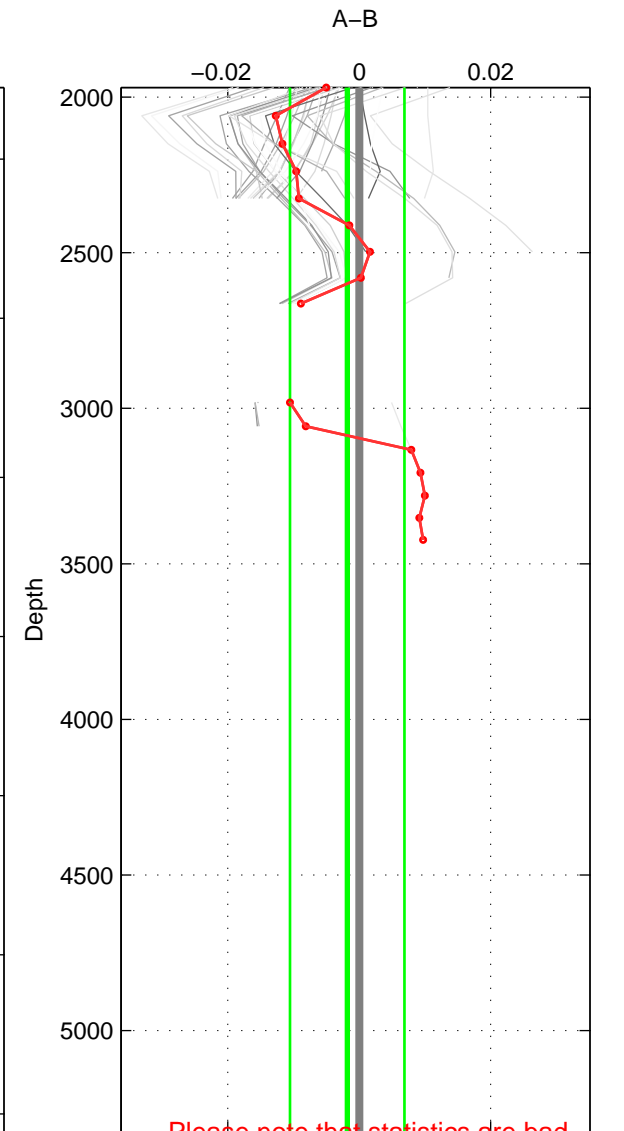

Cruise A (red). Date: Mar 1982 Cruisename: 23-18HU19820228
 Cruise B (blue). Date: Sep 1980 Cruisename: 111-77YM19800811

*** "Favourite" values are means of spaces 1 2.

	Offset	O.StDev	Ratio	R.Stdev	Rating
SIGMA:	-0.011	0.003	1.000	0.000	5
THETA:	-0.018	0.002	0.999	0.000	5
DEPTH:	-0.002	0.009	1.000	0.000	3
FAV.:	-0.015	0.003	1.000	0.000	5

Profiles of A: 17
 Profiles of B: 5
 Diff profs: 68
 WMoffset (A-B): -0.011024
 WMoffset stdev: 0.0029359
 WMratio (A/B): 0.99968
 WMratio stdev: 8.4101e-05

Quality (1-5): 5

Profiles of A: 17
 Profiles of B: 7
 Diff profs: 89
 WMoffset (A-B): -0.017991
 WMoffset stdev: 0.0024284
 WMratio (A/B): 0.99948
 WMratio stdev: 6.9541e-05

Quality (1-5): 5

Profiles of A: 17
 Profiles of B: 4
 Diff profs: 52
 WMoffset (A-B): -0.0018282
 WMoffset stdev: 0.0086963
 WMratio (A/B): 0.99995
 WMratio stdev: 0.00024909

Quality (1-5): 3

Please note that statistics are bad.