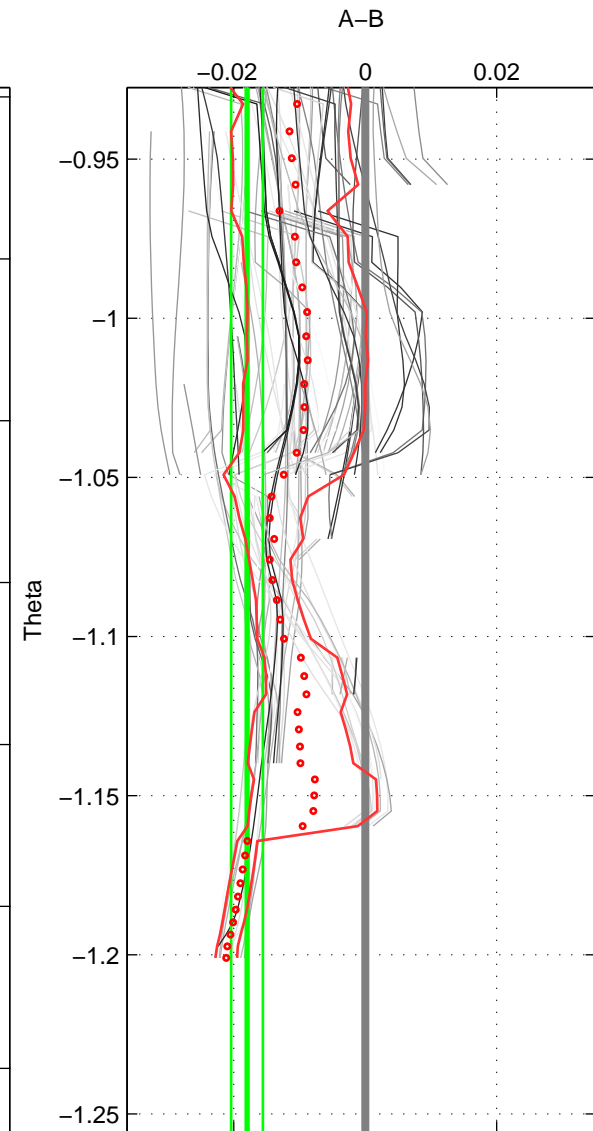

Cruise A (red). Date: Mar 1982 Cruisename: 23-18HU19820228
 Cruise B (blue). Date: Sep 1980 Cruisename: 111-77YM19800811

*** "Favourite" values are means of spaces 1 2.

	Offset	O.StDev	Ratio	R.Stdev	Rating
SIGMA:	-0.011	0.003	1.000	0.000	5
THETA:	-0.018	0.002	0.999	0.000	5
DEPTH:	-0.002	0.009	1.000	0.000	3
FAV.:	-0.015	0.003	1.000	0.000	5

Profiles of A: 17
 Profiles of B: 5
 Diff profs: 68
 WMoffset (A-B): -0.011024
 WMoffset stdev: 0.0029359
 WMratio (A/B): 0.99968
 WMratio stdev: 8.4101e-05

Quality (1-5): 5

Profiles of A: 17
 Profiles of B: 7
 Diff profs: 89
 WMoffset (A-B): -0.017991
 WMoffset stdev: 0.0024284
 WMratio (A/B): 0.99948
 WMratio stdev: 6.9541e-05

Quality (1-5): 5

Profiles of A: 17
 Profiles of B: 4
 Diff profs: 52
 WMoffset (A-B): -0.0018282
 WMoffset stdev: 0.0086963
 WMratio (A/B): 0.99995
 WMratio stdev: 0.00024909

Quality (1-5): 3

Please note that statistics are bad.