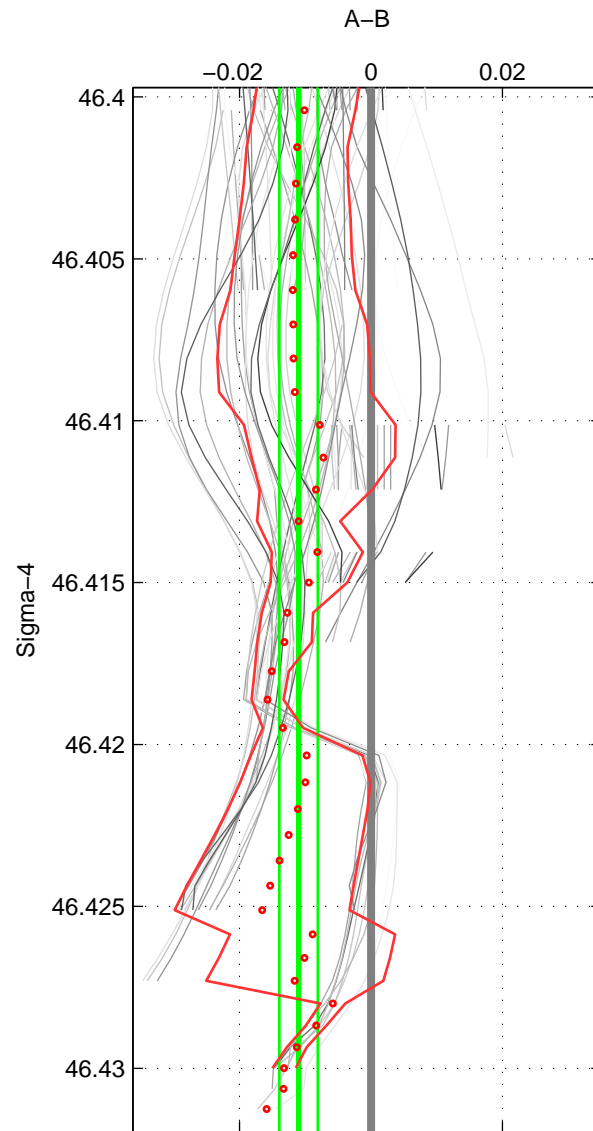

Cruise A (red). Date: Mar 1982 Cruisename: 23-18HU19820228
 Cruise B (blue). Date: Sep 1980 Cruisename: 111-77YM19800811

*** "Favourite" values are means of spaces 1 2.

	Offset	O.StDev	Ratio	R.Stdev	Rating
SIGMA:	-0.011	0.003	1.000	0.000	5
THETA:	-0.018	0.002	0.999	0.000	5
DEPTH:	-0.002	0.009	1.000	0.000	3
FAV.:	-0.015	0.003	1.000	0.000	5

Profiles of A: 17
 Profiles of B: 5
 Diff profs: 68
 WMoffset (A-B): -0.011024
 WMoffset stdev: 0.0029359
 WMratio (A/B): 0.99968
 WMratio stdev: 8.4101e-05

Quality (1-5): 5

Profiles of A: 17
 Profiles of B: 7
 Diff profs: 89
 WMoffset (A-B): -0.017991
 WMoffset stdev: 0.0024284
 WMratio (A/B): 0.99948
 WMratio stdev: 6.9541e-05

Quality (1-5): 5

Profiles of A: 17
 Profiles of B: 4
 Diff profs: 52
 WMoffset (A-B): -0.0018282
 WMoffset stdev: 0.0086963
 WMratio (A/B): 0.99995
 WMratio stdev: 0.00024909

Quality (1-5): 3

Please note that statistics are bad.