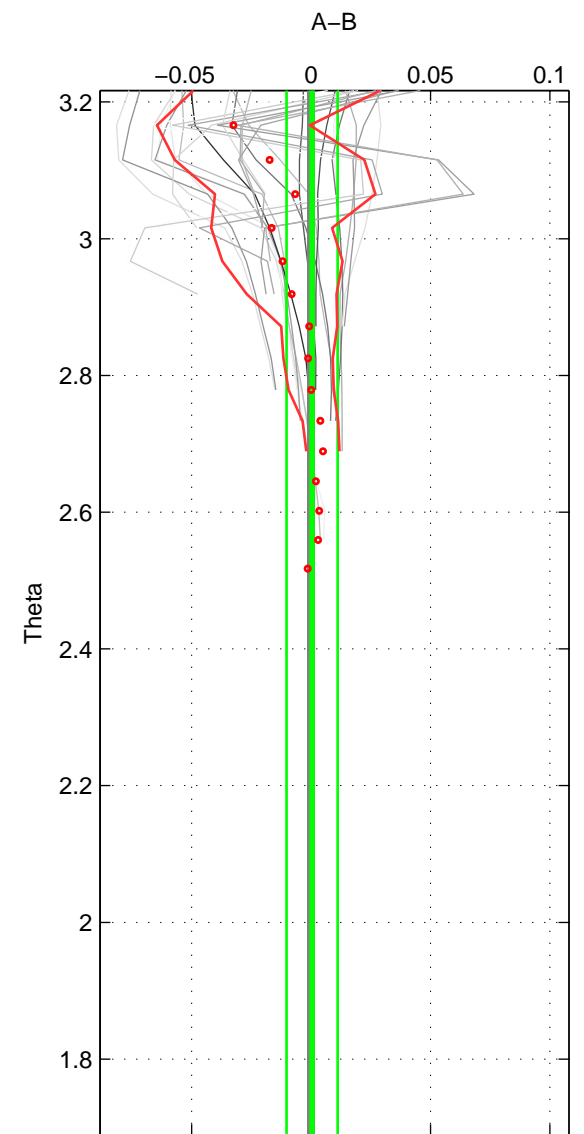

Cruise A (red). Date: Oct 2000 Cruisename: 285-64PE20000926

Cruise B (blue). Date: Jul 1990 Cruisename: 295-64TR19900701

*** "Favourite" values are means of spaces 1 2 3.

	Offset	O.StDev	Ratio	R.Stdev	Rating
SIGMA:	0.000	0.010	1.000	0.000	3
THETA:	0.000	0.011	1.000	0.000	3
DEPTH:	-0.014	0.012	1.000	0.000	3
FAV.:	-0.004	0.011	1.000	0.000	3

Profiles of A: 10
 Profiles of B: 7
 Diff profs : 27
 WMoffset (A-B): 0.00024818
 WMoffset stdev: 0.0097863
 WMratio (A/B): 1
 WMratio stdev: 0.00027985

Quality (1-5): 3

Profiles of A: 10
 Profiles of B: 7
 Diff profs : 27
 WMoffset (A-B): 0.00044827
 WMoffset stdev: 0.010678
 WMratio (A/B): 1
 WMratio stdev: 0.00030533

Quality (1-5): 3

Profiles of A: 10
 Profiles of B: 7
 Diff profs : 27
 WMoffset (A-B): -0.013663
 WMoffset stdev: 0.012239
 WMratio (A/B): 0.99961
 WMratio stdev: 0.00035024

Quality (1-5): 3