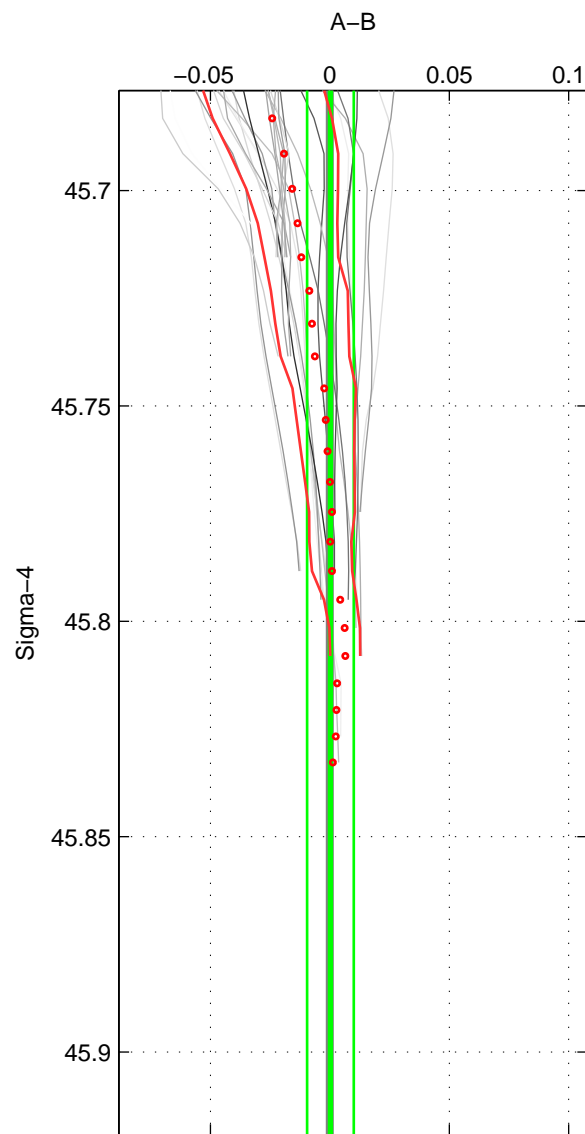

Cruise A (red). Date: Oct 2000 Cruisename: 285-64PE20000926

Cruise B (blue). Date: Jul 1990 Cruisename: 295-64TR19900701

*** "Favourite" values are means of spaces 1 2 3.

	Offset	O.StDev	Ratio	R.Stdev	Rating
SIGMA:	0.000	0.010	1.000	0.000	3
THETA:	0.000	0.011	1.000	0.000	3
DEPTH:	-0.014	0.012	1.000	0.000	3
FAV.:	-0.004	0.011	1.000	0.000	3

Profiles of A: 10
 Profiles of B: 7
 Diff profs : 27
 WMoffset (A-B): 0.00024818
 WMoffset stdev: 0.0097863
 WMratio (A/B): 1
 WMratio stdev: 0.00027985

Quality (1-5): 3

Profiles of A: 10
 Profiles of B: 7
 Diff profs : 27
 WMoffset (A-B): 0.00044827
 WMoffset stdev: 0.010678
 WMratio (A/B): 1
 WMratio stdev: 0.00030533

Quality (1-5): 3

Profiles of A: 10
 Profiles of B: 7
 Diff profs : 27
 WMoffset (A-B): -0.013663
 WMoffset stdev: 0.012239
 WMratio (A/B): 0.99961
 WMratio stdev: 0.00035024

Quality (1-5): 3