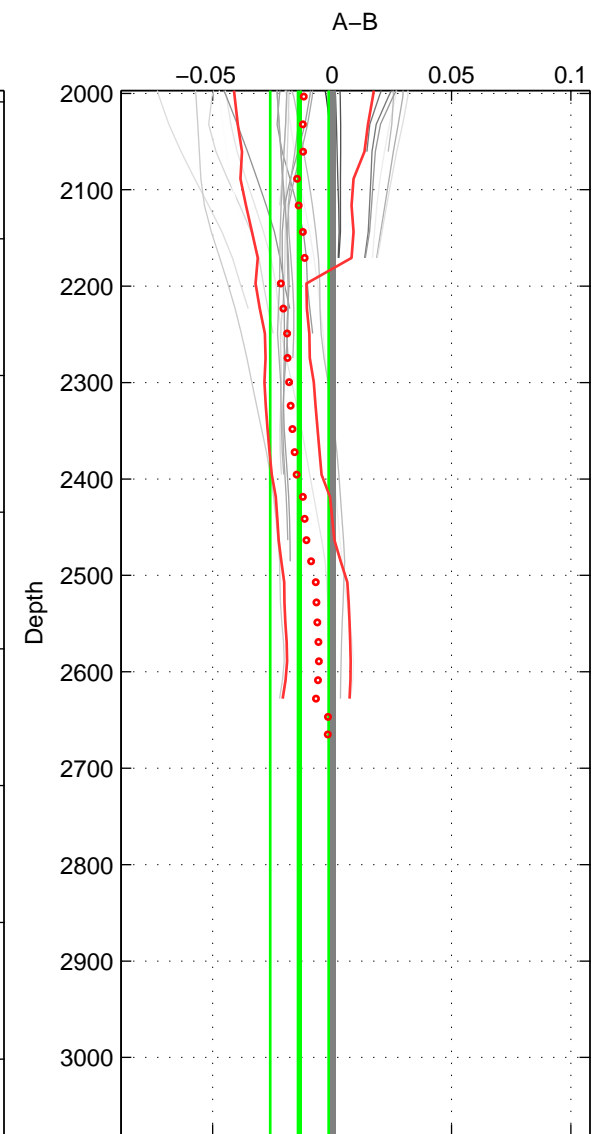

Cruise A (red). Date: Oct 2000 Cruisename: 285-64PE20000926

Cruise B (blue). Date: Jul 1990 Cruisename: 295-64TR19900701

*** "Favourite" values are means of spaces 1 2 3.

	Offset	O.StDev	Ratio	R.Stdev	Rating
SIGMA:	0.000	0.010	1.000	0.000	3
THETA:	0.000	0.011	1.000	0.000	3
DEPTH:	-0.014	0.012	1.000	0.000	3
FAV.:	-0.004	0.011	1.000	0.000	3

Profiles of A: 10
 Profiles of B: 7
 Diff profs : 27
 WMoffset (A-B): 0.00024818
 WMoffset stdev: 0.0097863
 WMratio (A/B): 1
 WMratio stdev: 0.00027985

Quality (1-5): 3

Profiles of A: 10
 Profiles of B: 7
 Diff profs : 27
 WMoffset (A-B): 0.00044827
 WMoffset stdev: 0.010678
 WMratio (A/B): 1
 WMratio stdev: 0.00030533

Quality (1-5): 3

Profiles of A: 10
 Profiles of B: 7
 Diff profs : 27
 WMoffset (A-B): -0.013663
 WMoffset stdev: 0.012239
 WMratio (A/B): 0.99961
 WMratio stdev: 0.00035024

Quality (1-5): 3