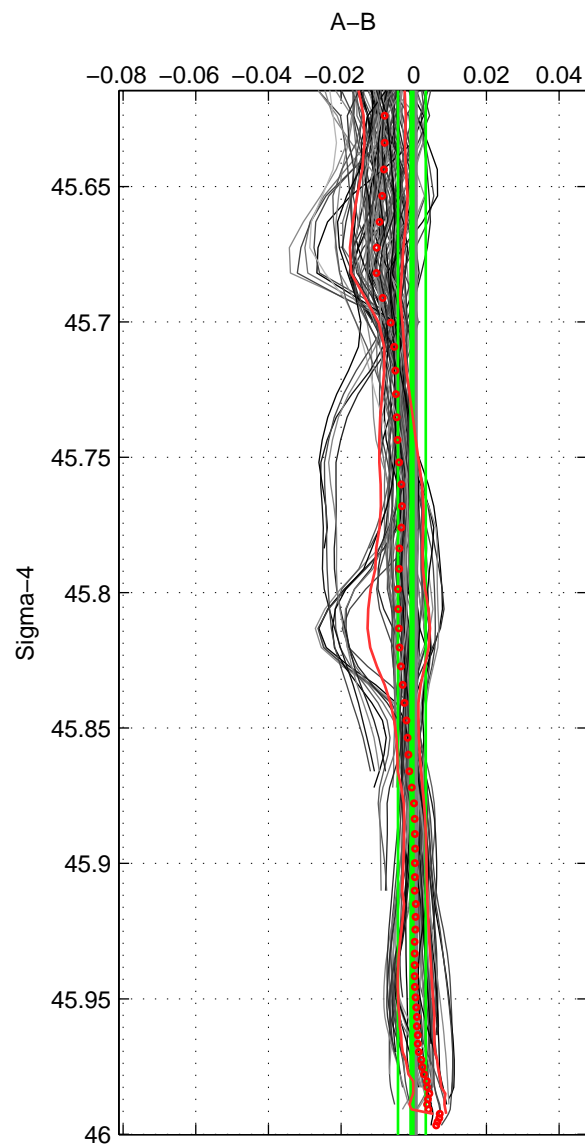

Cruise A (red). Date: May 2004 Cruisename: 195-18HU20040515

Cruise B (blue). Date: Jun 2006 Cruisename: 197-18HU20060524

*** "Favourite" values are means of spaces 1 2 3.

	Offset	O.StDev	Ratio	R.Stdev	Rating
SIGMA:	-0.001	0.004	1.000	0.000	5
THETA:	0.003	0.003	1.000	0.000	5
DEPTH:	0.001	0.005	1.000	0.000	5
FAV.:	0.001	0.004	1.000	0.000	5

Profiles of A: 17
 Profiles of B: 21
 Diff profs: 96
 WMoffset (A-B): -0.00050308
 WMoffset stdev: 0.0038378
 WMratio (A/B): 0.99999
 WMratio stdev: 0.00010998

Quality (1-5): 5

Profiles of A: 17
 Profiles of B: 21
 Diff profs: 96
 WMoffset (A-B): 0.0027173
 WMoffset stdev: 0.0028329
 WMratio (A/B): 1.0001
 WMratio stdev: 8.1208e-05

Quality (1-5): 5

Profiles of A: 17
 Profiles of B: 21
 Diff profs: 96
 WMoffset (A-B): 0.001023
 WMoffset stdev: 0.0053982
 WMratio (A/B): 1
 WMratio stdev: 0.00015473

Quality (1-5): 5