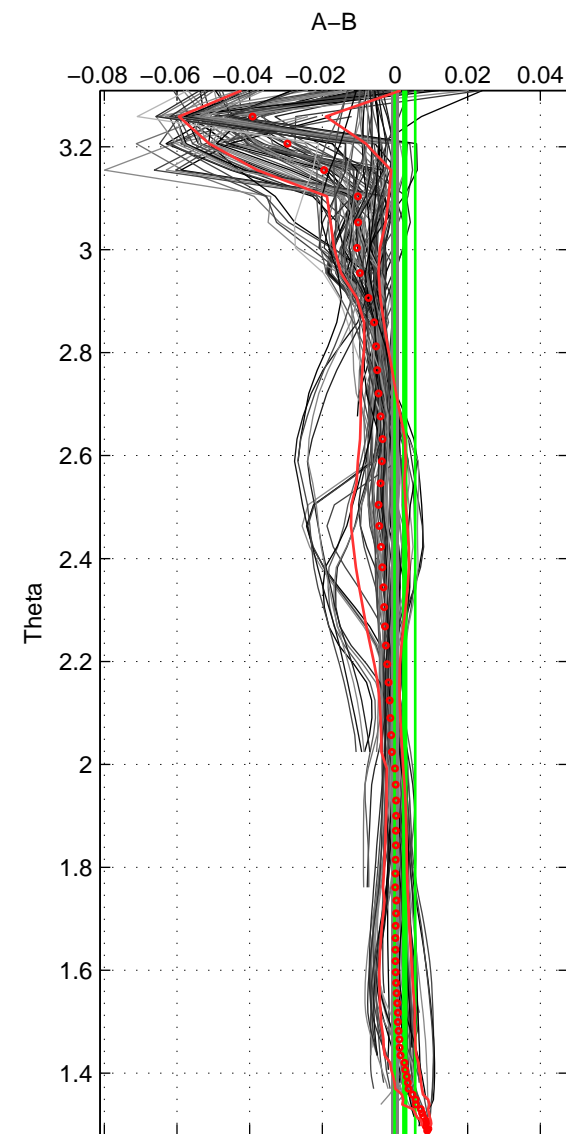

Cruise A (red). Date: May 2004 Cruisename: 195-18HU20040515

Cruise B (blue). Date: Jun 2006 Cruisename: 197-18HU20060524

*** "Favourite" values are means of spaces 1 2 3.

	Offset	O.StDev	Ratio	R.Stdev	Rating
SIGMA:	-0.001	0.004	1.000	0.000	5
THETA:	0.003	0.003	1.000	0.000	5
DEPTH:	0.001	0.005	1.000	0.000	5
FAV.:	0.001	0.004	1.000	0.000	5

Profiles of A: 17
 Profiles of B: 21
 Diff profs: 96
 WMoffset (A-B): -0.00050308
 WMoffset stdev: 0.0038378
 WMratio (A/B): 0.99999
 WMratio stdev: 0.00010998

Quality (1-5): 5

Profiles of A: 17
 Profiles of B: 21
 Diff profs: 96
 WMoffset (A-B): 0.0027173
 WMoffset stdev: 0.0028329
 WMratio (A/B): 1.0001
 WMratio stdev: 8.1208e-05

Quality (1-5): 5

Profiles of A: 17
 Profiles of B: 21
 Diff profs: 96
 WMoffset (A-B): 0.001023
 WMoffset stdev: 0.0053982
 WMratio (A/B): 1
 WMratio stdev: 0.00015473

Quality (1-5): 5