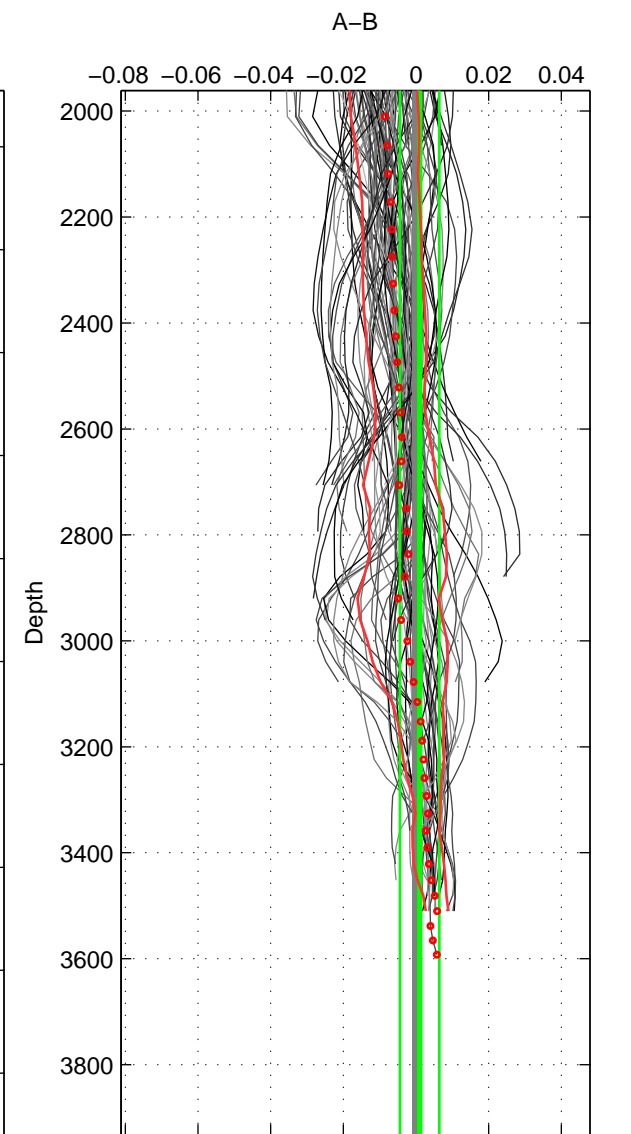

Cruise A (red). Date: May 2004 Cruisename: 195-18HU20040515

Cruise B (blue). Date: Jun 2006 Cruisename: 197-18HU20060524

*** "Favourite" values are means of spaces 1 2 3.

	Offset	O.StDev	Ratio	R.Stdev	Rating
SIGMA:	-0.001	0.004	1.000	0.000	5
THETA:	0.003	0.003	1.000	0.000	5
DEPTH:	0.001	0.005	1.000	0.000	5
FAV.:	0.001	0.004	1.000	0.000	5

Profiles of A: 17
 Profiles of B: 21
 Diff profs: 96
 WMoffset (A-B): -0.00050308
 WMoffset stdev: 0.0038378
 WMratio (A/B): 0.99999
 WMratio stdev: 0.00010998

Quality (1-5): 5

Profiles of A: 17
 Profiles of B: 21
 Diff profs: 96
 WMoffset (A-B): 0.0027173
 WMoffset stdev: 0.0028329
 WMratio (A/B): 1.0001
 WMratio stdev: 8.1208e-05

Quality (1-5): 5

Profiles of A: 17
 Profiles of B: 21
 Diff profs: 96
 WMoffset (A-B): 0.001023
 WMoffset stdev: 0.0053982
 WMratio (A/B): 1
 WMratio stdev: 0.00015473

Quality (1-5): 5