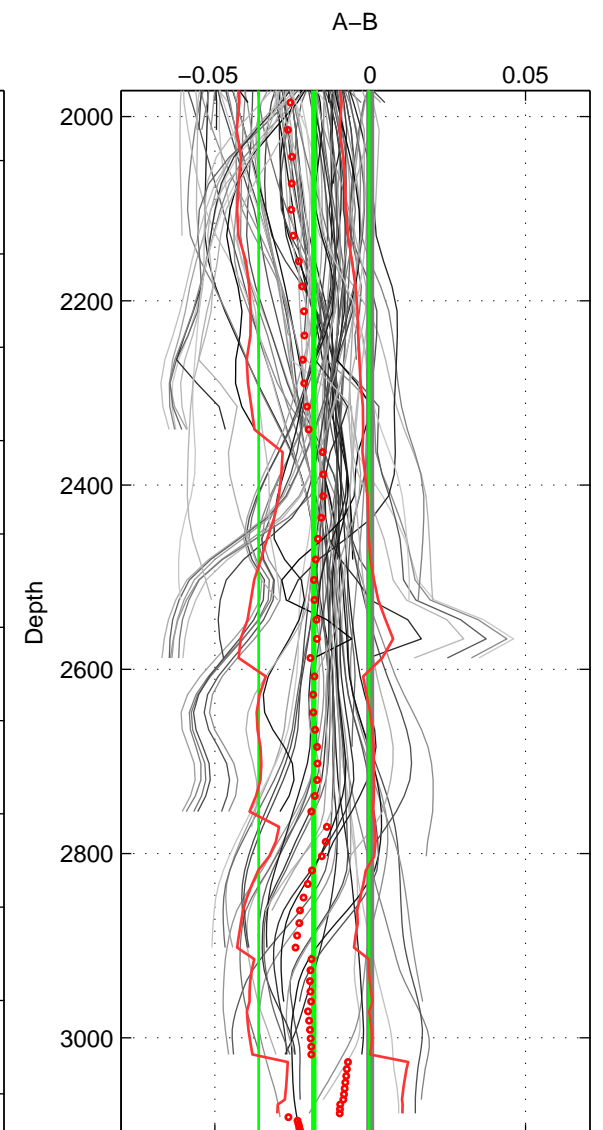

Cruise A (red). Date: Jul 2001 Cruisename: 160-06MT20010620

Cruise B (blue). Date: Sep 2008 Cruisename: 317-74DI20080820

*** "Favourite" values are means of spaces 1 2 3.

	Offset	O.StDev	Ratio	R.Stdev	Rating
SIGMA:	-0.026	0.003	0.999	0.000	4
THETA:	-0.026	0.006	0.999	0.000	4
DEPTH:	-0.018	0.018	0.999	0.001	4
FAV.:	-0.023	0.009	0.999	0.000	4

Profiles of A: 17
 Profiles of B: 13
 Diff profs : 100
 WMoffset (A-B): -0.025503
 WMoffset stdev: 0.0031583
 WMratio (A/B): 0.99927
 WMratio stdev: 9.0514e-05

Quality (1-5): 4

Profiles of A: 17
 Profiles of B: 13
 Diff profs : 100
 WMoffset (A-B): -0.025523
 WMoffset stdev: 0.0063652
 WMratio (A/B): 0.99927
 WMratio stdev: 0.00018236

Quality (1-5): 4

Profiles of A: 17
 Profiles of B: 13
 Diff profs : 100
 WMoffset (A-B): -0.018148
 WMoffset stdev: 0.0178
 WMratio (A/B): 0.99948
 WMratio stdev: 0.00050974

Quality (1-5): 4