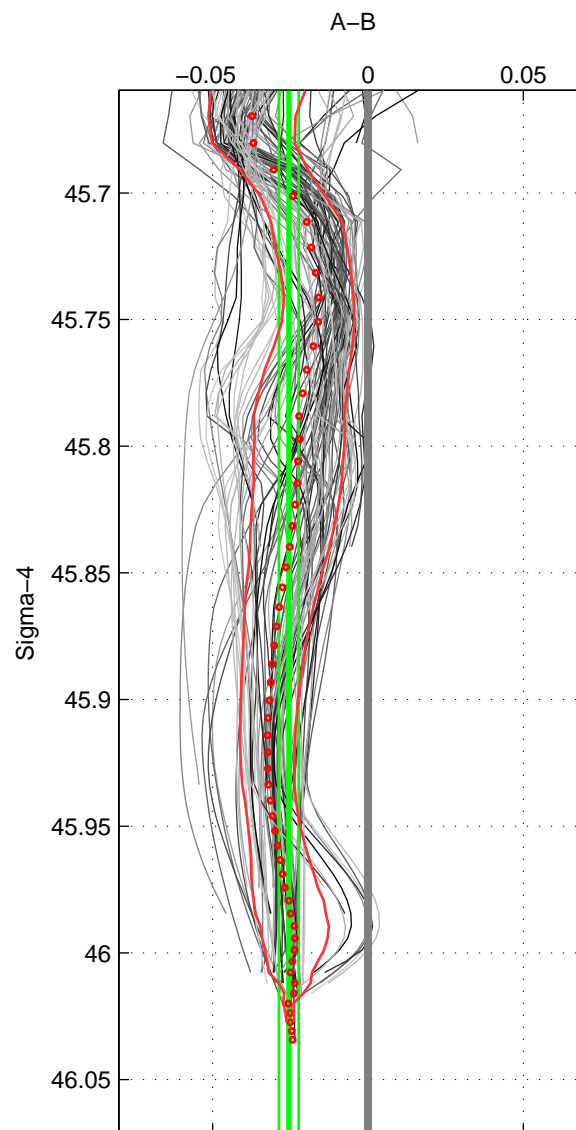

Cruise A (red). Date: Jul 2001 Cruisename: 160-06MT20010620

Cruise B (blue). Date: Sep 2008 Cruisename: 317-74DI20080820

*** "Favourite" values are means of spaces 1 2 3.

	Offset	O.StDev	Ratio	R.Stdev	Rating
SIGMA:	-0.026	0.003	0.999	0.000	4
THETA:	-0.026	0.006	0.999	0.000	4
DEPTH:	-0.018	0.018	0.999	0.001	4
FAV.:	-0.023	0.009	0.999	0.000	4

Profiles of A: 17
 Profiles of B: 13
 Diff profs : 100
 WMoffset (A-B): -0.025503
 WMoffset stdev: 0.0031583
 WMratio (A/B): 0.99927
 WMratio stdev: 9.0514e-05

Quality (1-5): 4

Profiles of A: 17
 Profiles of B: 13
 Diff profs : 100
 WMoffset (A-B): -0.025523
 WMoffset stdev: 0.0063652
 WMratio (A/B): 0.99927
 WMratio stdev: 0.00018236

Quality (1-5): 4

Profiles of A: 17
 Profiles of B: 13
 Diff profs : 100
 WMoffset (A-B): -0.018148
 WMoffset stdev: 0.0178
 WMratio (A/B): 0.99948
 WMratio stdev: 0.00050974

Quality (1-5): 4