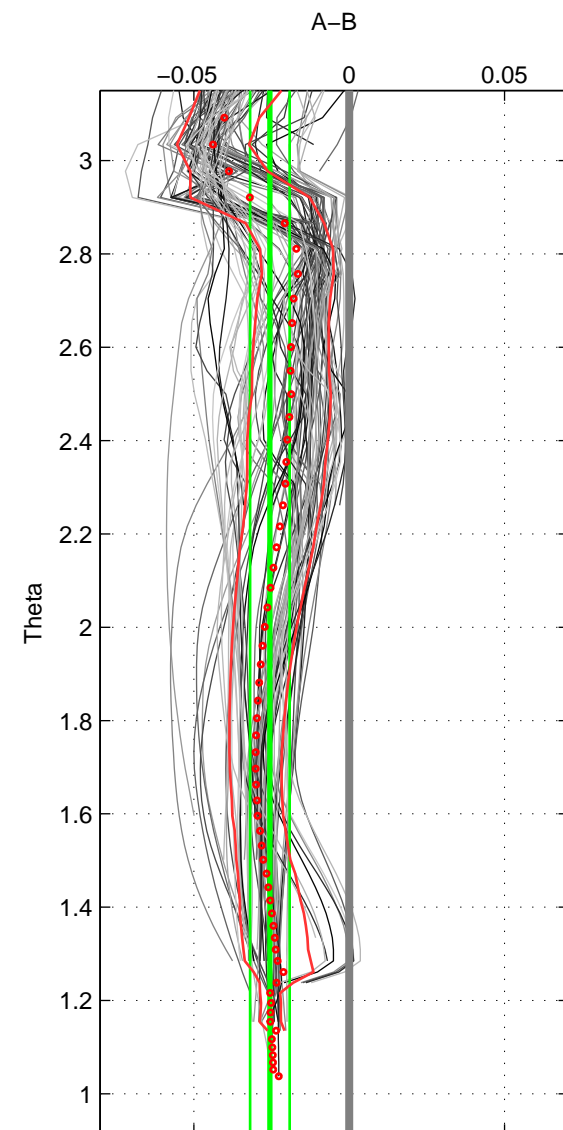

Cruise A (red). Date: Jul 2001 Cruisename: 160-06MT20010620

Cruise B (blue). Date: Sep 2008 Cruisename: 317-74DI20080820

*** "Favourite" values are means of spaces 1 2 3.

	Offset	O.StDev	Ratio	R.Stdev	Rating
SIGMA:	-0.026	0.003	0.999	0.000	4
THETA:	-0.026	0.006	0.999	0.000	4
DEPTH:	-0.018	0.018	0.999	0.001	4
FAV.:	-0.023	0.009	0.999	0.000	4

Profiles of A: 17
 Profiles of B: 13
 Diff profs : 100
 WMoffset (A-B): -0.025503
 WMoffset stdev: 0.0031583
 WMratio (A/B): 0.99927
 WMratio stdev: 9.0514e-05

Quality (1-5): 4

Profiles of A: 17
 Profiles of B: 13
 Diff profs : 100
 WMoffset (A-B): -0.025523
 WMoffset stdev: 0.0063652
 WMratio (A/B): 0.99927
 WMratio stdev: 0.00018236

Quality (1-5): 4

Profiles of A: 17
 Profiles of B: 13
 Diff profs : 100
 WMoffset (A-B): -0.018148
 WMoffset stdev: 0.0178
 WMratio (A/B): 0.99948
 WMratio stdev: 0.00050974

Quality (1-5): 4