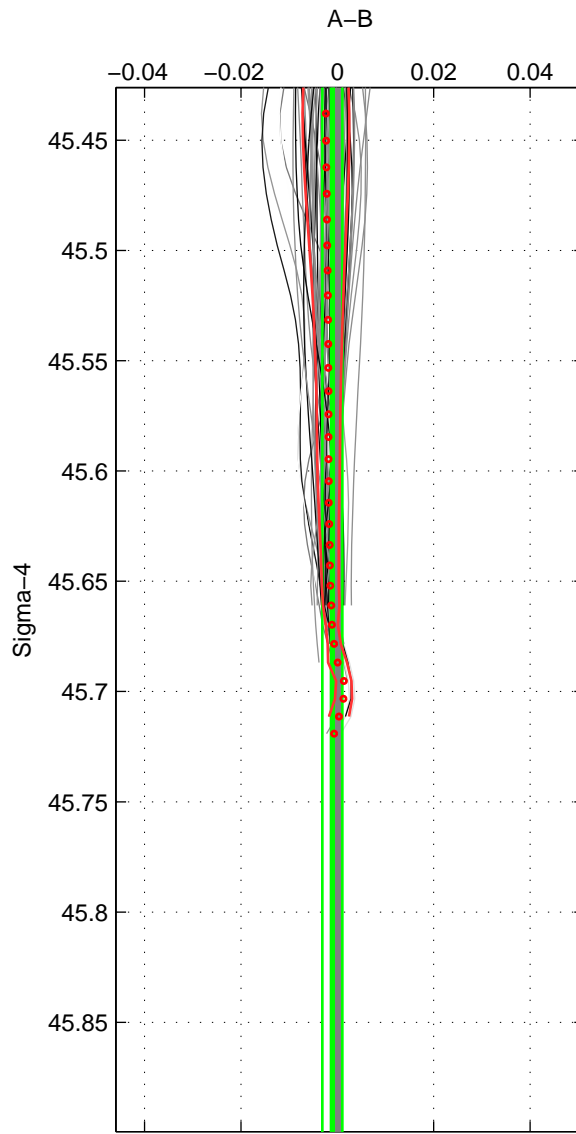

Cruise A (red). Date: Jun 1997 Cruisename: 681-49UP19970530  
 Cruise B (blue). Date: May 2000 Cruisename: 689-49UP20000420

\*\*\* "Favourite" values are means of spaces 1 2.

	Offset	O.StDev	Ratio	R.Stdev	Rating
SIGMA:	-0.001	0.002	1.000	0.000	5
THETA:	-0.003	0.004	1.000	0.000	5
DEPTH:	0.001	0.001	1.000	0.000	3
FAV.:	-0.002	0.003	1.000	0.000	5

Profiles of A: 26  
 Profiles of B: 19  
 Diff profs : 59  
 WMoffset (A-B): -0.0010519  
 WMoffset stdev: 0.0020846  
 WMratio (A/B): 0.99997  
 WMratio stdev: 6.0288e-05

Quality (1-5): 5

Profiles of A: 26  
 Profiles of B: 19  
 Diff profs : 59  
 WMoffset (A-B): -0.0030415  
 WMoffset stdev: 0.0036319  
 WMratio (A/B): 0.99991  
 WMratio stdev: 0.00010501

Quality (1-5): 5

Profiles of A: 26  
 Profiles of B: 19  
 Diff profs : 59  
 WMoffset (A-B): 0.0012595  
 WMoffset stdev: 0.00089666  
 WMratio (A/B): 1  
 WMratio stdev: 2.6041e-05

Quality (1-5): 3

Please note that statistics are bad.