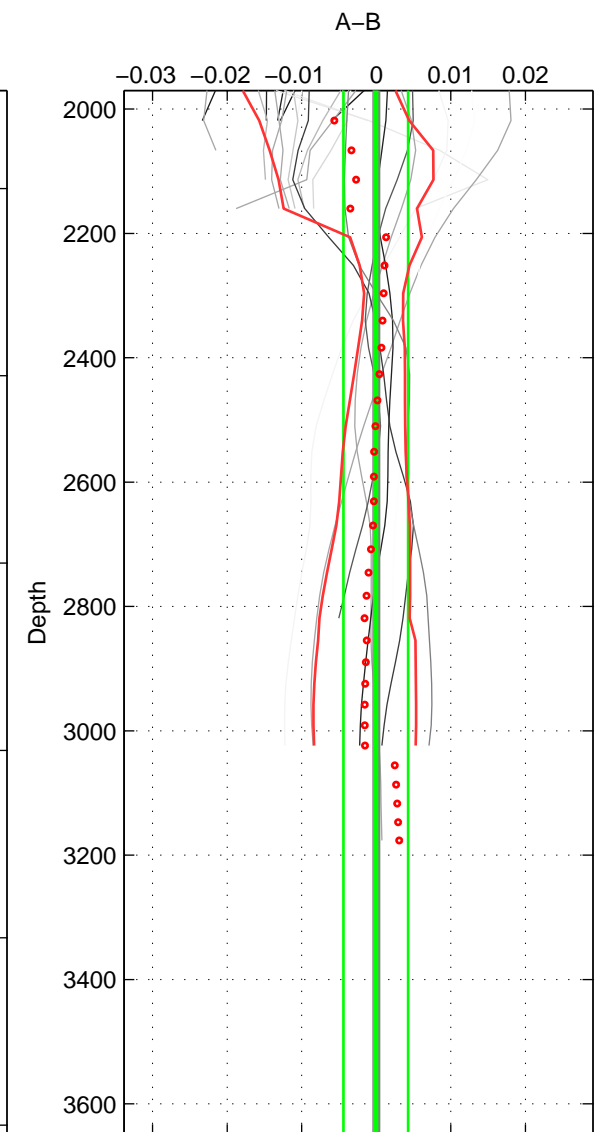

Cruise A (red). Date: Jul 2001 Cruisename: 161-06MT20010717

Cruise B (blue). Date: Jul 2003 Cruisename: 165-06MT20030626

*** "Favourite" values are those of space 3.

	Offset	O.StDev	Ratio	R.Stdev	Rating
SIGMA:	-0.001	0.004	1.000	0.000	2
THETA:	-0.002	0.003	1.000	0.000	2
DEPTH:	-0.000	0.004	1.000	0.000	4
FAV.:	-0.000	0.004	1.000	0.000	4

Profiles of A: 8
 Profiles of B: 13
 Diff profs : 30
 WMoffset (A-B): -0.00080078
 WMoffset stdev: 0.0038681
 WMratio (A/B): 0.99998
 WMratio stdev: 0.00011074

Quality (1-5): 2

Profiles of A: 8
 Profiles of B: 13
 Diff profs : 30
 WMoffset (A-B): -0.0018595
 WMoffset stdev: 0.0032783
 WMratio (A/B): 0.99995
 WMratio stdev: 9.3863e-05

Quality (1-5): 2

Profiles of A: 8
 Profiles of B: 13
 Diff profs : 30
 WMoffset (A-B): -8.5107e-05
 WMoffset stdev: 0.0043375
 WMratio (A/B): 1
 WMratio stdev: 0.00012422

Quality (1-5): 4