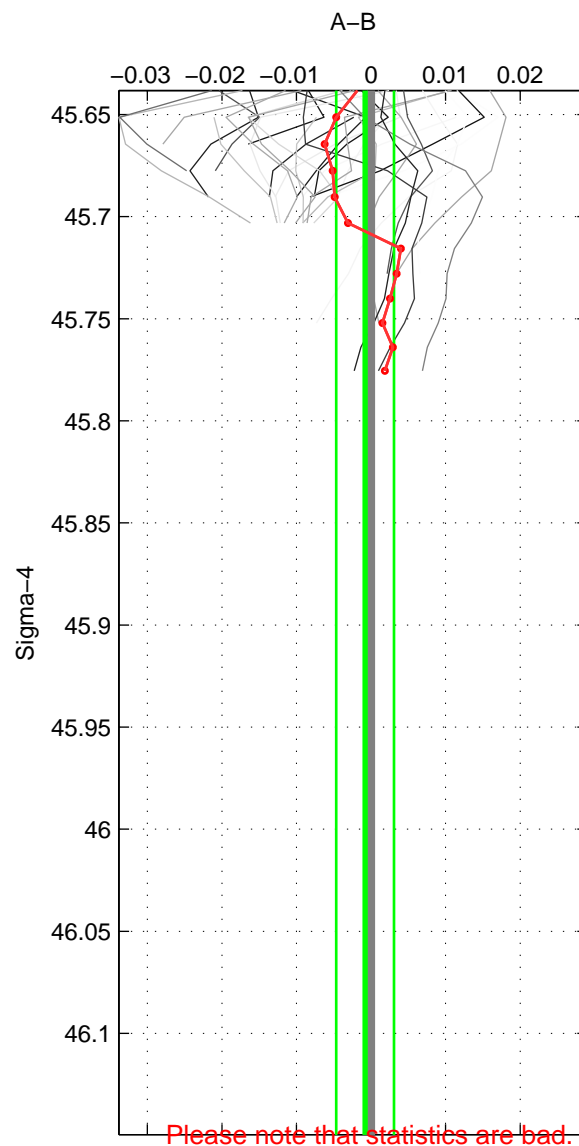

Cruise A (red). Date: Jul 2001 Cruisename: 161-06MT20010717

Cruise B (blue). Date: Jul 2003 Cruisename: 165-06MT20030626

*** "Favourite" values are those of space 3.

	Offset	O.StDev	Ratio	R.Stdev	Rating
SIGMA:	-0.001	0.004	1.000	0.000	2
THETA:	-0.002	0.003	1.000	0.000	2
DEPTH:	-0.000	0.004	1.000	0.000	4
FAV.:	-0.000	0.004	1.000	0.000	4

Profiles of A: 8
 Profiles of B: 13
 Diff profs : 30
 WMoffset (A-B): -0.00080078
 WMoffset stdev: 0.0038681
 WMratio (A/B): 0.99998
 WMratio stdev: 0.00011074

Quality (1-5): 2

Profiles of A: 8
 Profiles of B: 13
 Diff profs : 30
 WMoffset (A-B): -0.0018595
 WMoffset stdev: 0.0032783
 WMratio (A/B): 0.99995
 WMratio stdev: 9.3863e-05

Quality (1-5): 2

Profiles of A: 8
 Profiles of B: 13
 Diff profs : 30
 WMoffset (A-B): -8.5107e-05
 WMoffset stdev: 0.0043375
 WMratio (A/B): 1
 WMratio stdev: 0.00012422

Quality (1-5): 4