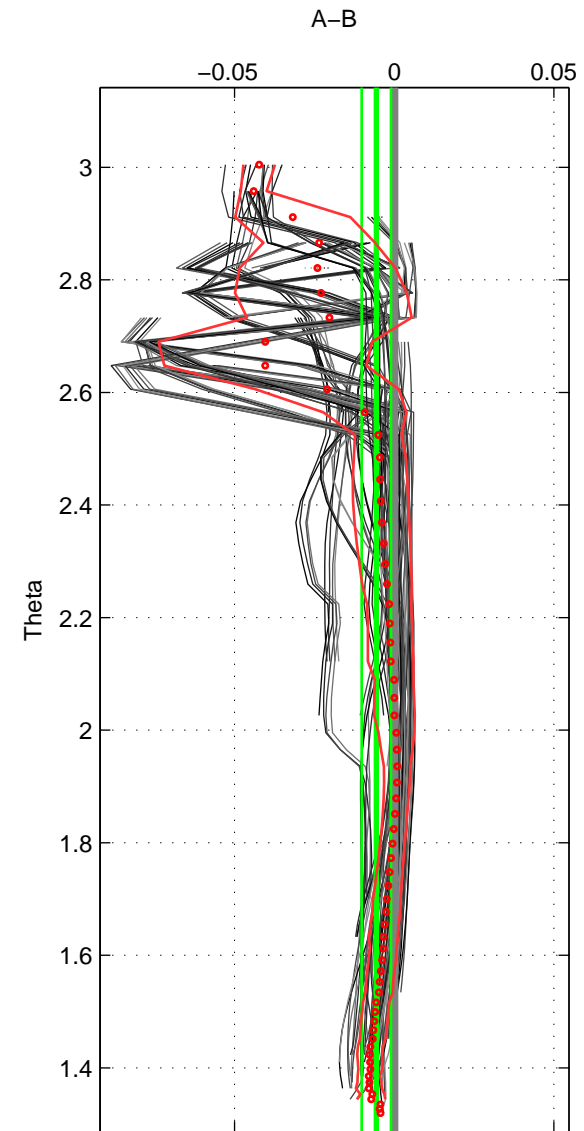

Cruise A (red). Date: Jun 1994 Cruisename: 183-18HU19940524

Cruise B (blue). Date: Jun 2006 Cruisename: 197-18HU20060524

\*\*\* "Favourite" values are means of spaces 1 2 3.

	Offset	O.StDev	Ratio	R.Stdev	Rating
SIGMA:	-0.006	0.005	1.000	0.000	5
THETA:	-0.006	0.005	1.000	0.000	5
DEPTH:	-0.005	0.002	1.000	0.000	5
FAV. :	-0.006	0.004	1.000	0.000	5

Profiles of A: 18  
 Profiles of B: 17  
 Diff profs : 95  
 WMoffset (A-B): -0.0059943  
 WMoffset stdev: 0.0049801  
 WMratio (A/B): 0.99983  
 WMratio stdev: 0.00014271

Quality (1-5): 5

Profiles of A: 18  
 Profiles of B: 17  
 Diff profs : 92  
 WMoffset (A-B): -0.0056144  
 WMoffset stdev: 0.0045881  
 WMratio (A/B): 0.99984  
 WMratio stdev: 0.00013148

Quality (1-5): 5

Profiles of A: 18  
 Profiles of B: 17  
 Diff profs : 95  
 WMoffset (A-B): -0.005213  
 WMoffset stdev: 0.0020382  
 WMratio (A/B): 0.99985  
 WMratio stdev: 5.8429e-05

Quality (1-5): 5