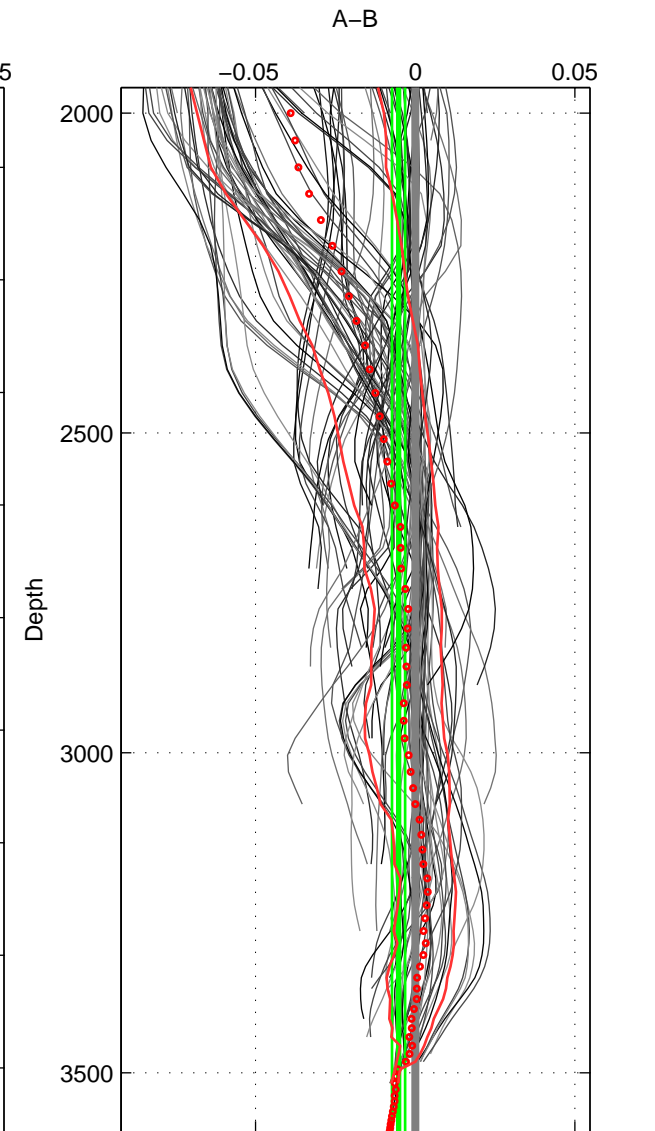

Cruise A (red). Date: Jun 1994 Cruisename: 183-18HU19940524

Cruise B (blue). Date: Jun 2006 Cruisename: 197-18HU20060524

\*\*\* "Favourite" values are means of spaces 1 2 3.

	Offset	O.StDev	Ratio	R.Stdev	Rating
SIGMA:	-0.006	0.005	1.000	0.000	5
THETA:	-0.006	0.005	1.000	0.000	5
DEPTH:	-0.005	0.002	1.000	0.000	5
FAV. :	-0.006	0.004	1.000	0.000	5

Profiles of A: 18  
 Profiles of B: 17  
 Diff profs : 95  
 WMoffset (A-B): -0.0059943  
 WMoffset stdev: 0.0049801  
 WMratio (A/B): 0.99983  
 WMratio stdev: 0.00014271

Quality (1-5): 5

Profiles of A: 18  
 Profiles of B: 17  
 Diff profs : 92  
 WMoffset (A-B): -0.0056144  
 WMoffset stdev: 0.0045881  
 WMratio (A/B): 0.99984  
 WMratio stdev: 0.00013148

Quality (1-5): 5

Profiles of A: 18  
 Profiles of B: 17  
 Diff profs : 95  
 WMoffset (A-B): -0.005213  
 WMoffset stdev: 0.0020382  
 WMratio (A/B): 0.99985  
 WMratio stdev: 5.8429e-05

Quality (1-5): 5