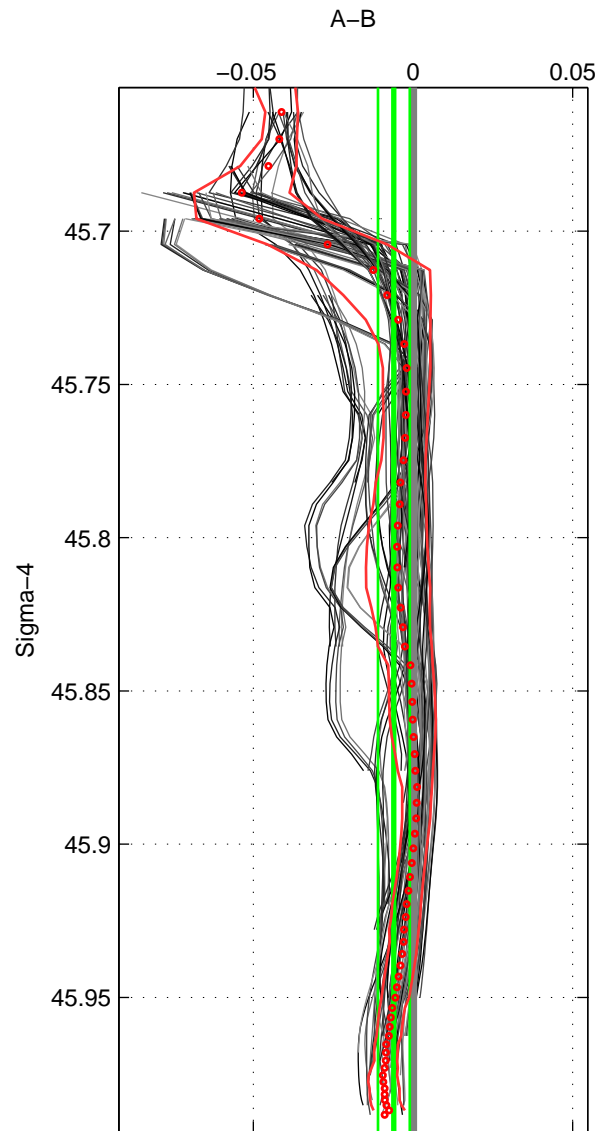

Cruise A (red). Date: Jun 1994 Cruisename: 183-18HU19940524

Cruise B (blue). Date: Jun 2006 Cruisename: 197-18HU20060524

\*\*\* "Favourite" values are means of spaces 1 2 3.

	Offset	O.StDev	Ratio	R.Stdev	Rating
SIGMA:	-0.006	0.005	1.000	0.000	5
THETA:	-0.006	0.005	1.000	0.000	5
DEPTH:	-0.005	0.002	1.000	0.000	5
FAV. :	-0.006	0.004	1.000	0.000	5

Profiles of A: 18  
 Profiles of B: 17  
 Diff profs : 95  
 WMoffset (A-B): -0.0059943  
 WMoffset stdev: 0.0049801  
 WMratio (A/B): 0.99983  
 WMratio stdev: 0.00014271

Quality (1-5): 5

Profiles of A: 18  
 Profiles of B: 17  
 Diff profs : 92  
 WMoffset (A-B): -0.0056144  
 WMoffset stdev: 0.0045881  
 WMratio (A/B): 0.99984  
 WMratio stdev: 0.00013148

Quality (1-5): 5

Profiles of A: 18  
 Profiles of B: 17  
 Diff profs : 95  
 WMoffset (A-B): -0.005213  
 WMoffset stdev: 0.0020382  
 WMratio (A/B): 0.99985  
 WMratio stdev: 5.8429e-05

Quality (1-5): 5