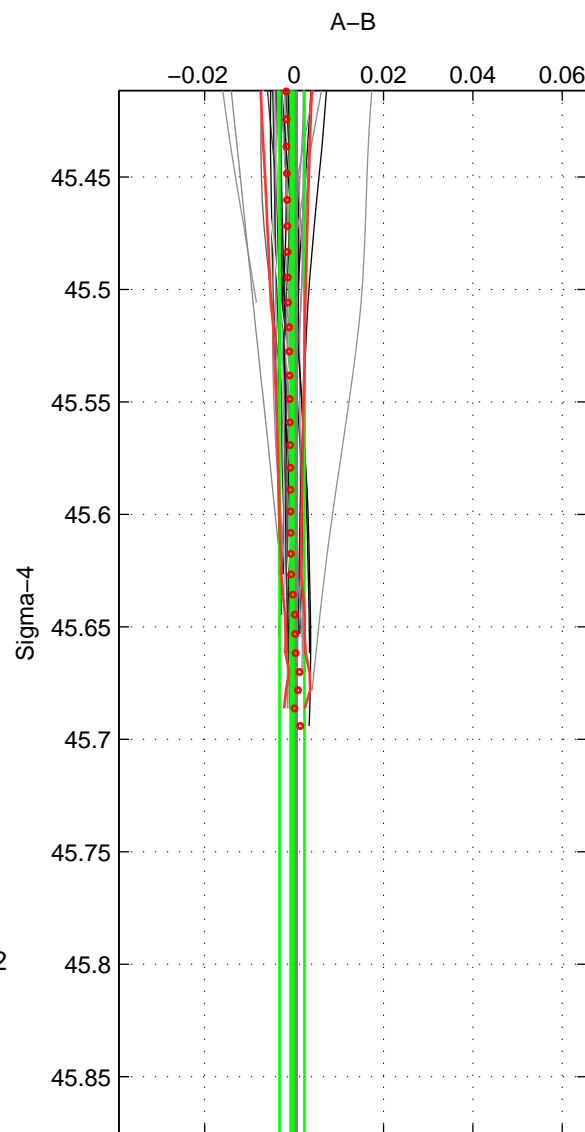

Cruise A (red). Date: Jul 2000 Cruisename: 690-49UP20000620

Cruise B (blue). Date: Feb 2008 Cruisename: 717-49UP20080122

*** "Favourite" values are means of spaces 1 2.

	Offset	O.StDev	Ratio	R.Stdev	Rating
SIGMA:	-0.000	0.003	1.000	0.000	5
THETA:	-0.001	0.004	1.000	0.000	5
DEPTH:	0.003	0.001	1.000	0.000	3
FAV. :	-0.001	0.003	1.000	0.000	5

Profiles of A: 22
 Profiles of B: 17
 Diff profs : 36
 WMoffset (A-B): -0.00045913
 WMoffset stdev: 0.002793
 WMratio (A/B): 0.99999
 WMratio stdev: 8.0739e-05

Quality (1-5): 5

Profiles of A: 22
 Profiles of B: 17
 Diff profs : 36
 WMoffset (A-B): -0.00091476
 WMoffset stdev: 0.004057
 WMratio (A/B): 0.99997
 WMratio stdev: 0.00011728

Quality (1-5): 5

Profiles of A: 22
 Profiles of B: 17
 Diff profs : 36
 WMoffset (A-B): 0.0031314
 WMoffset stdev: 0.00056239
 WMratio (A/B): 1.0001
 WMratio stdev: 1.6317e-05

Quality (1-5): 3

Please note that statistics are bad.