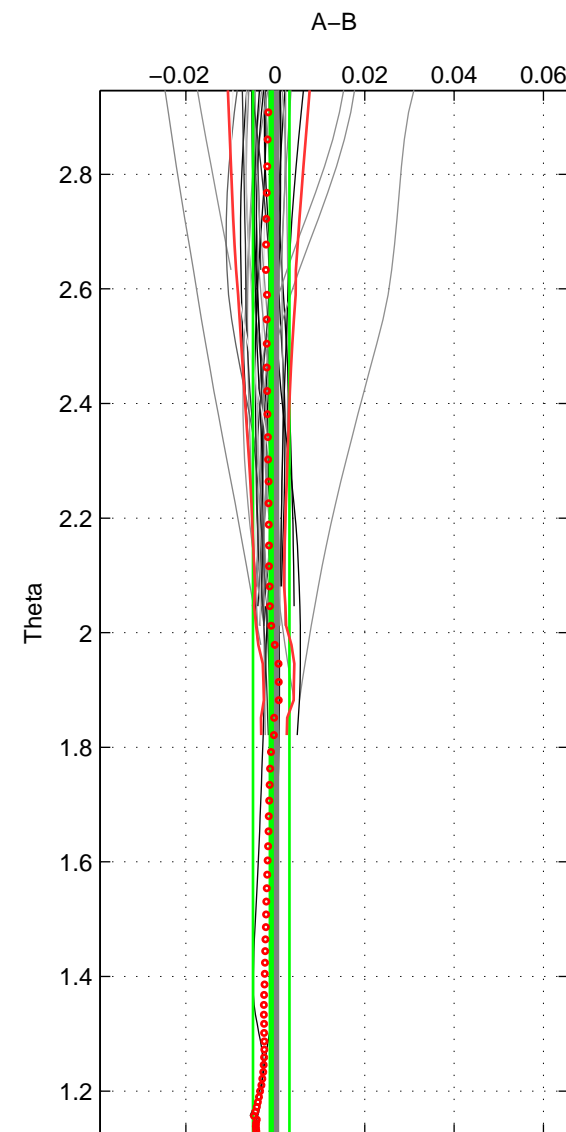

Cruise A (red). Date: Jul 2000 Cruisename: 690-49UP20000620

Cruise B (blue). Date: Feb 2008 Cruisename: 717-49UP20080122

*** "Favourite" values are means of spaces 1 2.

	Offset	O.StDev	Ratio	R.Stdev	Rating
SIGMA:	-0.000	0.003	1.000	0.000	5
THETA:	-0.001	0.004	1.000	0.000	5
DEPTH:	0.003	0.001	1.000	0.000	3
FAV. :	-0.001	0.003	1.000	0.000	5

Profiles of A: 22
 Profiles of B: 17
 Diff profs : 36
 WMoffset (A-B): -0.00045913
 WMoffset stdev: 0.002793
 WMratio (A/B): 0.99999
 WMratio stdev: 8.0739e-05

Quality (1-5): 5

Profiles of A: 22
 Profiles of B: 17
 Diff profs : 36
 WMoffset (A-B): -0.00091476
 WMoffset stdev: 0.004057
 WMratio (A/B): 0.99997
 WMratio stdev: 0.00011728

Quality (1-5): 5

Profiles of A: 22
 Profiles of B: 17
 Diff profs : 36
 WMoffset (A-B): 0.0031314
 WMoffset stdev: 0.00056239
 WMratio (A/B): 1.0001
 WMratio stdev: 1.6317e-05

Quality (1-5): 3

Please note that statistics are bad.