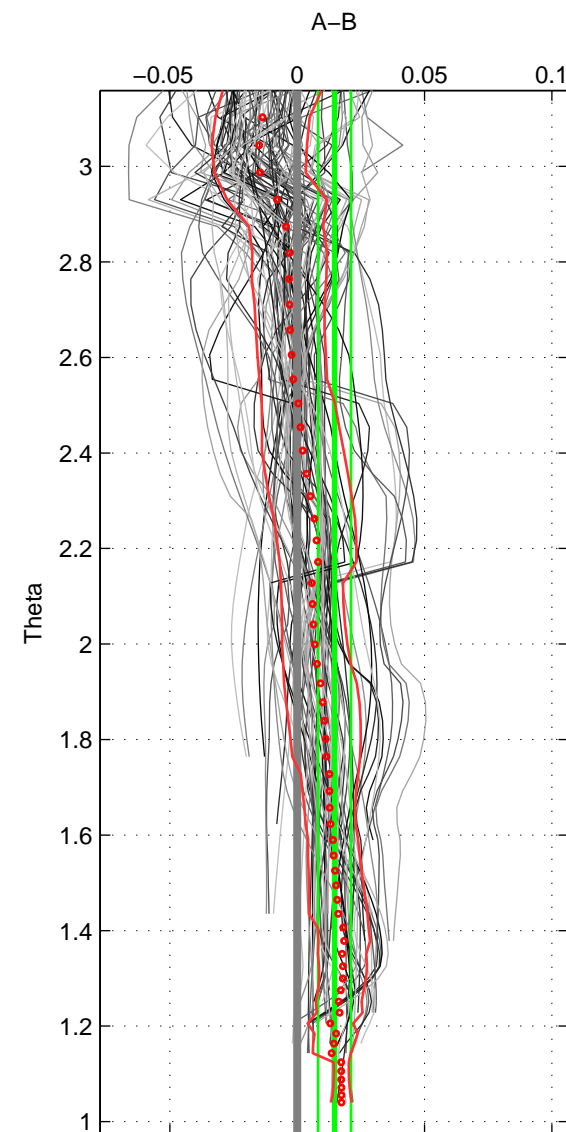

Cruise A (red). Date: Jul 2001 Cruisename: 160-06MT20010620

Cruise B (blue). Date: Jun 2004 Cruisename: 275-35TH20040604

*** "Favourite" values are means of spaces 1 2 3.

	Offset	O.StDev	Ratio	R.Stdev	Rating
SIGMA:	0.013	0.009	1.000	0.000	4
THETA:	0.015	0.006	1.000	0.000	4
DEPTH:	0.003	0.024	1.000	0.001	4
FAV.:	0.010	0.013	1.000	0.000	4

Profiles of A: 17
 Profiles of B: 14
 Diff profs : 100
 WMoffset (A-B): 0.013389
 WMoffset stdev: 0.0090671
 WMratio (A/B): 1.0004
 WMratio stdev: 0.00026019

Quality (1-5): 4

Profiles of A: 17
 Profiles of B: 14
 Diff profs : 100
 WMoffset (A-B): 0.014644
 WMoffset stdev: 0.0064326
 WMratio (A/B): 1.0004
 WMratio stdev: 0.00018462

Quality (1-5): 4

Profiles of A: 17
 Profiles of B: 14
 Diff profs : 100
 WMoffset (A-B): 0.0027439
 WMoffset stdev: 0.023573
 WMratio (A/B): 1.0001
 WMratio stdev: 0.00067575

Quality (1-5): 4