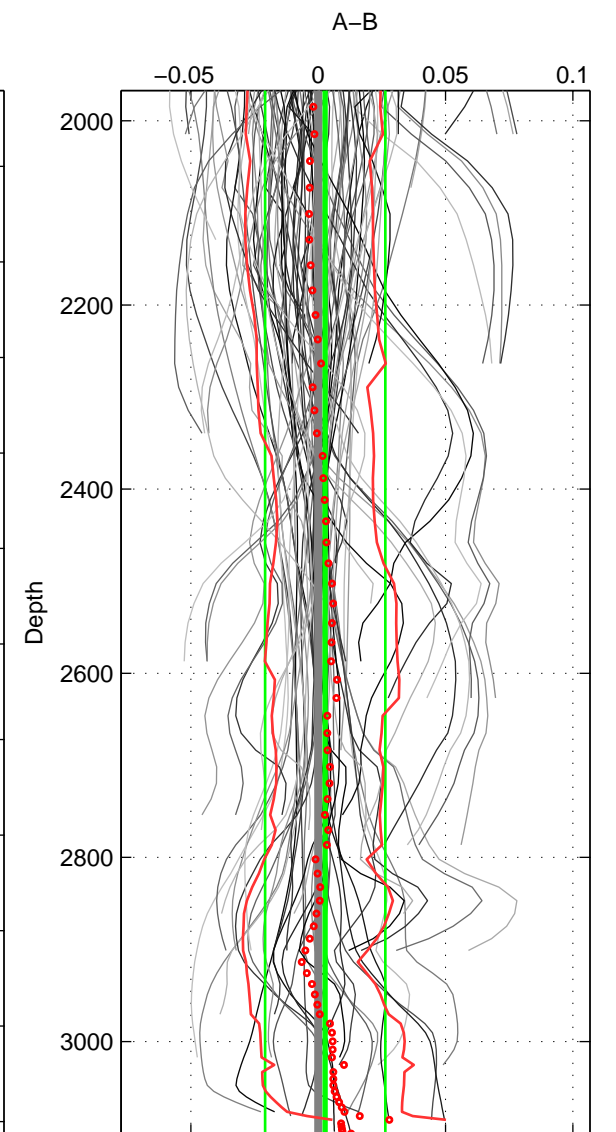

Cruise A (red). Date: Jul 2001 Cruisename: 160-06MT20010620

Cruise B (blue). Date: Jun 2004 Cruisename: 275-35TH20040604

*** "Favourite" values are means of spaces 1 2 3.

	Offset	O.StDev	Ratio	R.Stdev	Rating
SIGMA:	0.013	0.009	1.000	0.000	4
THETA:	0.015	0.006	1.000	0.000	4
DEPTH:	0.003	0.024	1.000	0.001	4
FAV.:	0.010	0.013	1.000	0.000	4

Profiles of A: 17
 Profiles of B: 14
 Diff profs : 100
 WMoffset (A-B): 0.013389
 WMoffset stdev: 0.0090671
 WMratio (A/B): 1.0004
 WMratio stdev: 0.00026019

Quality (1-5): 4

Profiles of A: 17
 Profiles of B: 14
 Diff profs : 100
 WMoffset (A-B): 0.014644
 WMoffset stdev: 0.0064326
 WMratio (A/B): 1.0004
 WMratio stdev: 0.00018462

Quality (1-5): 4

Profiles of A: 17
 Profiles of B: 14
 Diff profs : 100
 WMoffset (A-B): 0.0027439
 WMoffset stdev: 0.023573
 WMratio (A/B): 1.0001
 WMratio stdev: 0.00067575

Quality (1-5): 4