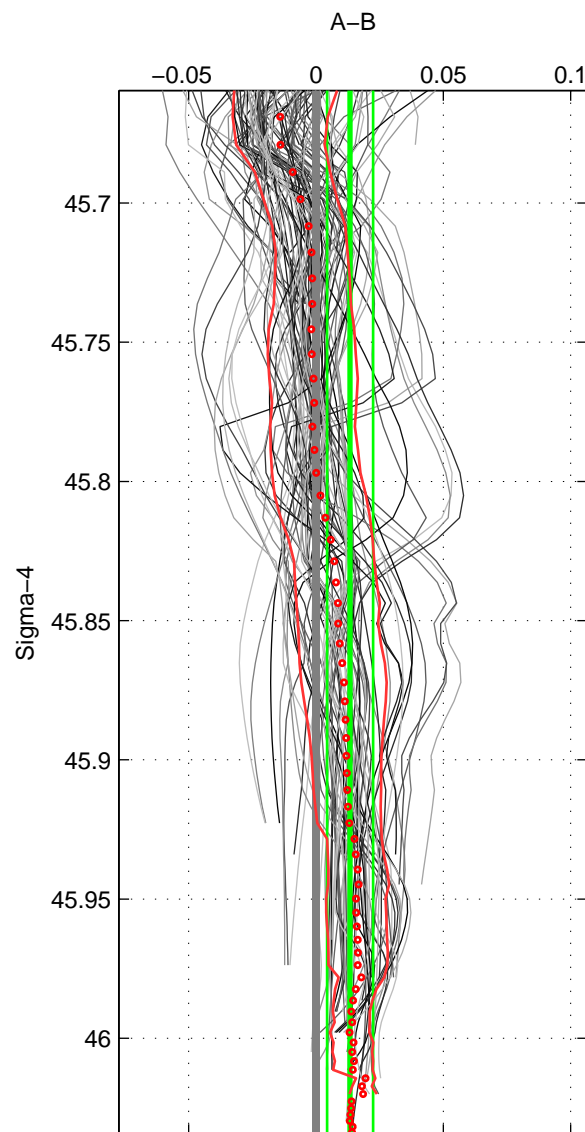

Cruise A (red). Date: Jul 2001 Cruisename: 160-06MT20010620

Cruise B (blue). Date: Jun 2004 Cruisename: 275-35TH20040604

*** "Favourite" values are means of spaces 1 2 3.

	Offset	O.StDev	Ratio	R.Stdev	Rating
SIGMA:	0.013	0.009	1.000	0.000	4
THETA:	0.015	0.006	1.000	0.000	4
DEPTH:	0.003	0.024	1.000	0.001	4
FAV.:	0.010	0.013	1.000	0.000	4

Profiles of A: 17
 Profiles of B: 14
 Diff profs : 100
 WMoffset (A-B): 0.013389
 WMoffset stdev: 0.0090671
 WMratio (A/B): 1.0004
 WMratio stdev: 0.00026019

Quality (1-5): 4

Profiles of A: 17
 Profiles of B: 14
 Diff profs : 100
 WMoffset (A-B): 0.014644
 WMoffset stdev: 0.0064326
 WMratio (A/B): 1.0004
 WMratio stdev: 0.00018462

Quality (1-5): 4

Profiles of A: 17
 Profiles of B: 14
 Diff profs : 100
 WMoffset (A-B): 0.0027439
 WMoffset stdev: 0.023573
 WMratio (A/B): 1.0001
 WMratio stdev: 0.00067575

Quality (1-5): 4