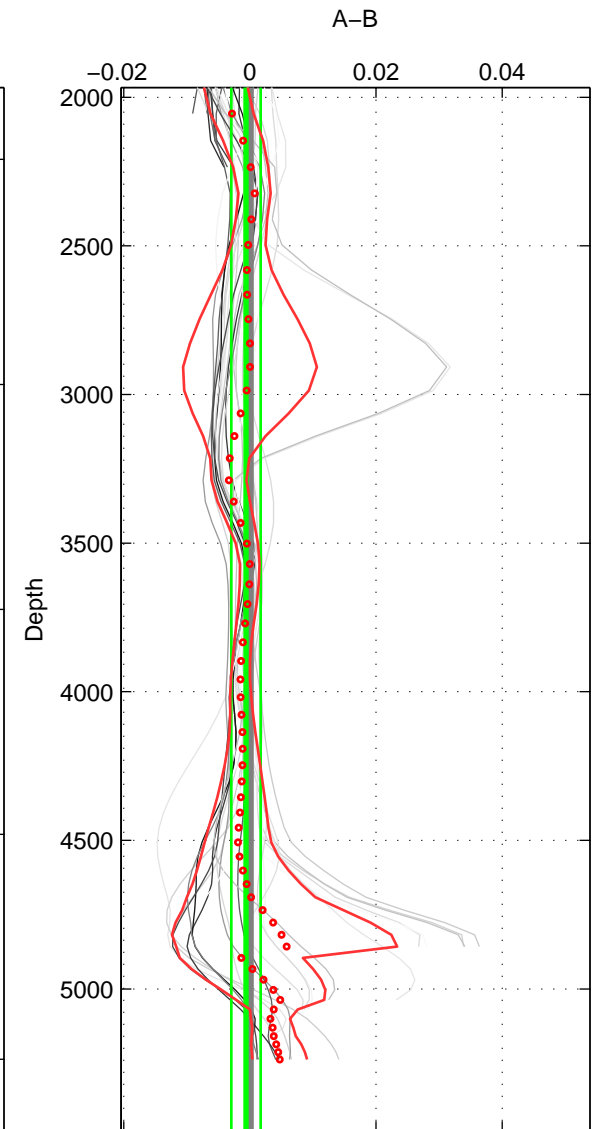

Cruise A (red). Date: Jul 2004 Cruisename: 169-06MT20040710

Cruise B (blue). Date: Jan 1983 Cruisename: 221-316N19821201

\*\*\* "Favourite" values are means of spaces 1 2 3.

	Offset	O.StDev	Ratio	R.Stdev	Rating
SIGMA:	-0.002	0.003	1.000	0.000	5
THETA:	-0.001	0.002	1.000	0.000	5
DEPTH:	-0.001	0.002	1.000	0.000	5
FAV.:	-0.001	0.002	1.000	0.000	5

Profiles of A: 19  
 Profiles of B: 5  
 Diff profs : 31  
 WMoffset (A-B): -0.0016266  
 WMoffset stdev: 0.0025853  
 WMratio (A/B): 0.99995  
 WMratio stdev: 7.4069e-05

Quality (1-5): 5

Profiles of A: 19  
 Profiles of B: 5  
 Diff profs : 31  
 WMoffset (A-B): -0.0012987  
 WMoffset stdev: 0.0019057  
 WMratio (A/B): 0.99996  
 WMratio stdev: 5.4614e-05

Quality (1-5): 5

Profiles of A: 19  
 Profiles of B: 5  
 Diff profs : 31  
 WMoffset (A-B): -0.00062899  
 WMoffset stdev: 0.0023238  
 WMratio (A/B): 0.99998  
 WMratio stdev: 6.6569e-05

Quality (1-5): 5