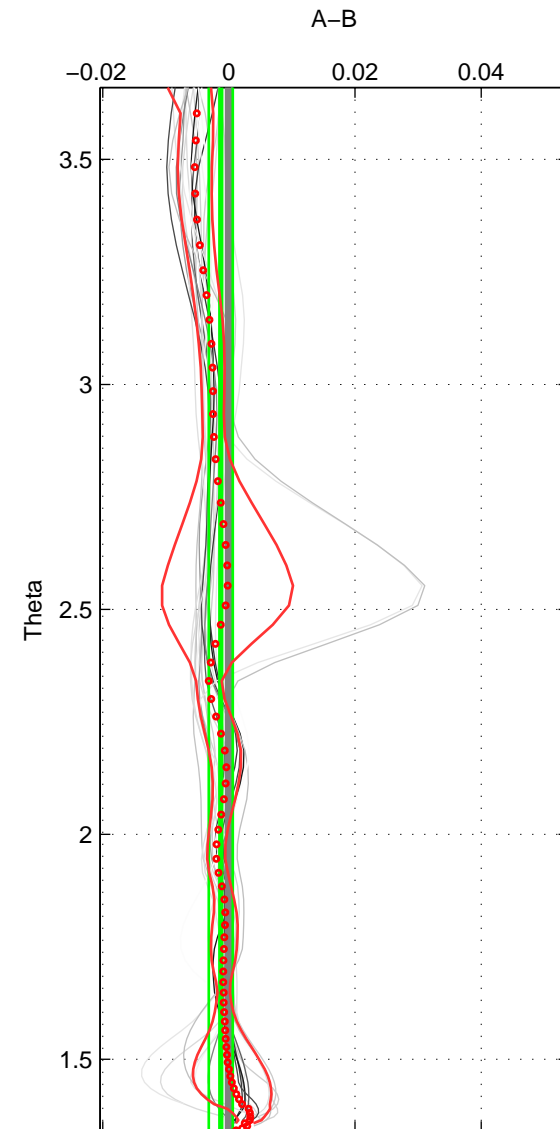

Cruise A (red). Date: Jul 2004 Cruisename: 169-06MT20040710

Cruise B (blue). Date: Jan 1983 Cruisename: 221-316N19821201

\*\*\* "Favourite" values are means of spaces 1 2 3.

	Offset	O.StDev	Ratio	R.Stdev	Rating
SIGMA:	-0.002	0.003	1.000	0.000	5
THETA:	-0.001	0.002	1.000	0.000	5
DEPTH:	-0.001	0.002	1.000	0.000	5
FAV.:	-0.001	0.002	1.000	0.000	5

Profiles of A: 19  
 Profiles of B: 5  
 Diff profs : 31  
 WMoffset (A-B): -0.0016266  
 WMoffset stdev: 0.0025853  
 WMratio (A/B): 0.99995  
 WMratio stdev: 7.4069e-05

Quality (1-5): 5

Profiles of A: 19  
 Profiles of B: 5  
 Diff profs : 31  
 WMoffset (A-B): -0.0012987  
 WMoffset stdev: 0.0019057  
 WMratio (A/B): 0.99996  
 WMratio stdev: 5.4614e-05

Quality (1-5): 5

Profiles of A: 19  
 Profiles of B: 5  
 Diff profs : 31  
 WMoffset (A-B): -0.00062899  
 WMoffset stdev: 0.0023238  
 WMratio (A/B): 0.99998  
 WMratio stdev: 6.6569e-05

Quality (1-5): 5