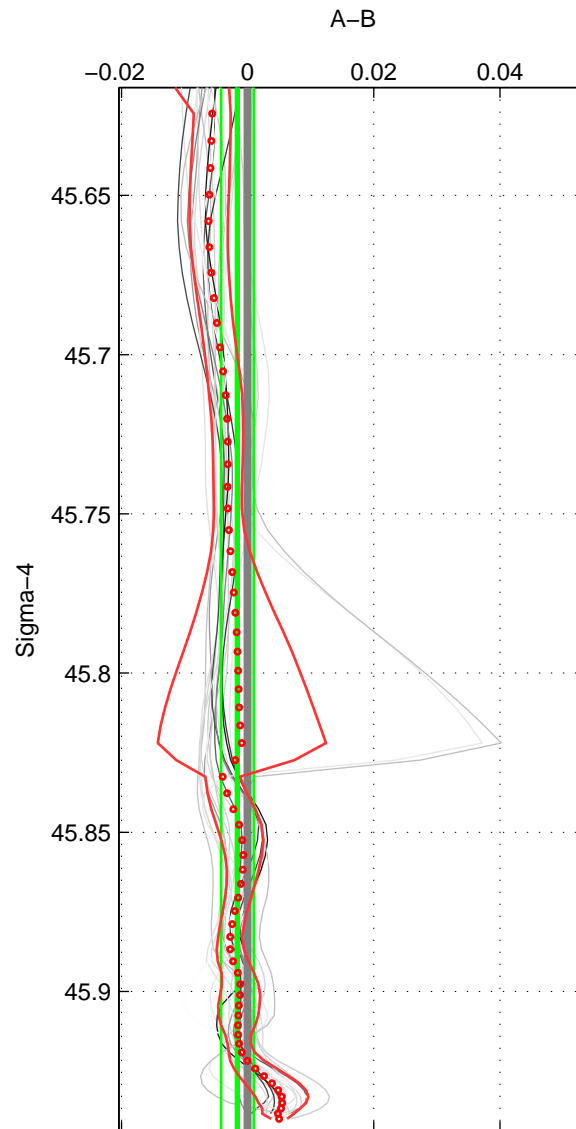

Cruise A (red). Date: Jul 2004 Cruisename: 169-06MT20040710

Cruise B (blue). Date: Jan 1983 Cruisename: 221-316N19821201

\*\*\* "Favourite" values are means of spaces 1 2 3.

	Offset	O.StDev	Ratio	R.Stdev	Rating
SIGMA:	-0.002	0.003	1.000	0.000	5
THETA:	-0.001	0.002	1.000	0.000	5
DEPTH:	-0.001	0.002	1.000	0.000	5
FAV.:	-0.001	0.002	1.000	0.000	5

Profiles of A: 19  
 Profiles of B: 5  
 Diff profs : 31  
 WMoffset (A-B): -0.0016266  
 WMoffset stdev: 0.0025853  
 WMratio (A/B): 0.99995  
 WMratio stdev: 7.4069e-05

Quality (1-5): 5

Profiles of A: 19  
 Profiles of B: 5  
 Diff profs : 31  
 WMoffset (A-B): -0.0012987  
 WMoffset stdev: 0.0019057  
 WMratio (A/B): 0.99996  
 WMratio stdev: 5.4614e-05

Quality (1-5): 5

Profiles of A: 19  
 Profiles of B: 5  
 Diff profs : 31  
 WMoffset (A-B): -0.00062899  
 WMoffset stdev: 0.0023238  
 WMratio (A/B): 0.99998  
 WMratio stdev: 6.6569e-05

Quality (1-5): 5