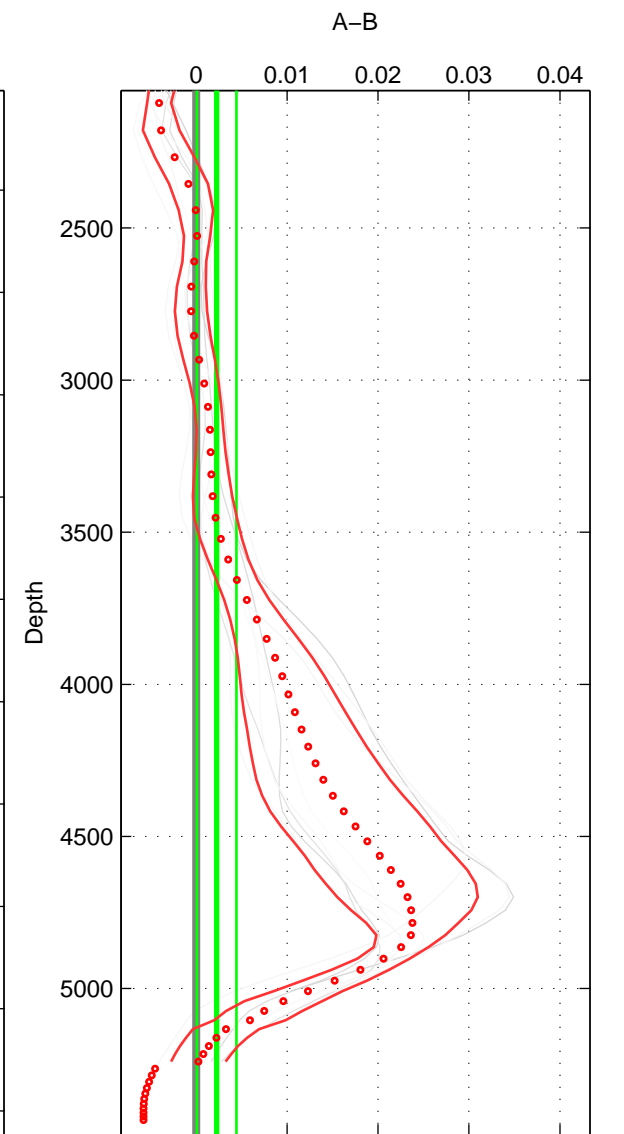

Cruise A (red). Date: Jul 2004 Cruisename: 169-06MT20040710
 Cruise B (blue). Date: May 2012 Cruisename: 246-33AT20120419

*** "Favourite" values are means of spaces 1 2 3.

	Offset	O.StDev	Ratio	R.Stdev	Rating
SIGMA:	0.001	0.001	1.000	0.000	3
THETA:	0.002	0.001	1.000	0.000	3
DEPTH:	0.002	0.002	1.000	0.000	3
FAV.:	0.002	0.001	1.000	0.000	3

Profiles of A: 3
 Profiles of B: 4
 Diff profs : 8
 WMoffset (A-B): 0.00064307
 WMoffset stdev: 0.0014256
 WMratio (A/B): 1
 WMratio stdev: 4.081e-05

Quality (1-5): 3

Profiles of A: 3
 Profiles of B: 4
 Diff profs : 8
 WMoffset (A-B): 0.0022972
 WMoffset stdev: 0.00087815
 WMratio (A/B): 1.0001
 WMratio stdev: 2.5173e-05

Quality (1-5): 3

Profiles of A: 3
 Profiles of B: 4
 Diff profs : 8
 WMoffset (A-B): 0.0022576
 WMoffset stdev: 0.0021766
 WMratio (A/B): 1.0001
 WMratio stdev: 6.2306e-05

Quality (1-5): 3