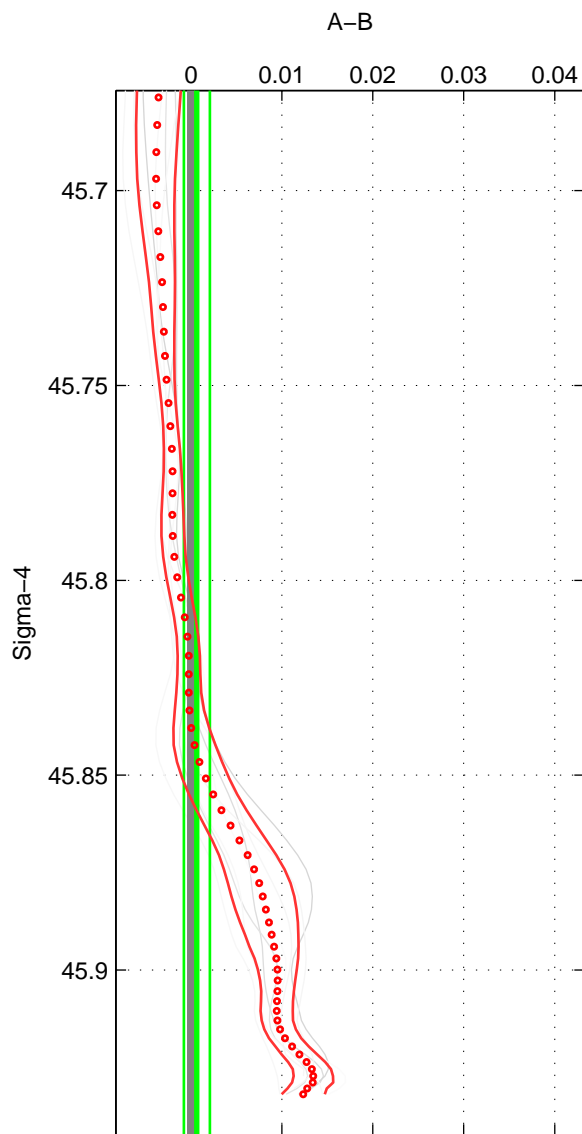

Cruise A (red). Date: Jul 2004 Cruisename: 169-06MT20040710
 Cruise B (blue). Date: May 2012 Cruisename: 246-33AT20120419

*** "Favourite" values are means of spaces 1 2 3.

	Offset	O.StDev	Ratio	R.Stdev	Rating
SIGMA:	0.001	0.001	1.000	0.000	3
THETA:	0.002	0.001	1.000	0.000	3
DEPTH:	0.002	0.002	1.000	0.000	3
FAV.:	0.002	0.001	1.000	0.000	3

Profiles of A: 3
 Profiles of B: 4
 Diff profs : 8
 WMoffset (A-B): 0.00064307
 WMoffset stdev: 0.0014256
 WMratio (A/B): 1
 WMratio stdev: 4.081e-05

Quality (1-5): 3

Profiles of A: 3
 Profiles of B: 4
 Diff profs : 8
 WMoffset (A-B): 0.0022972
 WMoffset stdev: 0.00087815
 WMratio (A/B): 1.0001
 WMratio stdev: 2.5173e-05

Quality (1-5): 3

Profiles of A: 3
 Profiles of B: 4
 Diff profs : 8
 WMoffset (A-B): 0.0022576
 WMoffset stdev: 0.0021766
 WMratio (A/B): 1.0001
 WMratio stdev: 6.2306e-05

Quality (1-5): 3