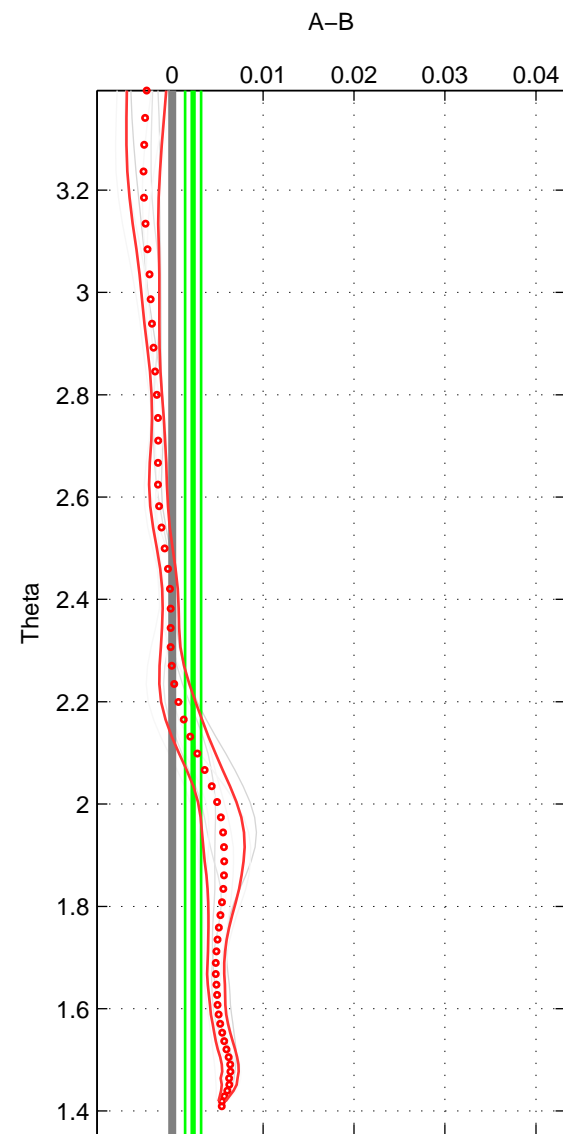

Cruise A (red). Date: Jul 2004 Cruisename: 169-06MT20040710
 Cruise B (blue). Date: May 2012 Cruisename: 246-33AT20120419

*** "Favourite" values are means of spaces 1 2 3.

	Offset	O.StDev	Ratio	R.Stdev	Rating
SIGMA:	0.001	0.001	1.000	0.000	3
THETA:	0.002	0.001	1.000	0.000	3
DEPTH:	0.002	0.002	1.000	0.000	3
FAV.:	0.002	0.001	1.000	0.000	3

Profiles of A: 3
 Profiles of B: 4
 Diff profs : 8
 WMoffset (A-B): 0.00064307
 WMoffset stdev: 0.0014256
 WMratio (A/B): 1
 WMratio stdev: 4.081e-05

Quality (1-5): 3

Profiles of A: 3
 Profiles of B: 4
 Diff profs : 8
 WMoffset (A-B): 0.0022972
 WMoffset stdev: 0.00087815
 WMratio (A/B): 1.0001
 WMratio stdev: 2.5173e-05

Quality (1-5): 3

Profiles of A: 3
 Profiles of B: 4
 Diff profs : 8
 WMoffset (A-B): 0.0022576
 WMoffset stdev: 0.0021766
 WMratio (A/B): 1.0001
 WMratio stdev: 6.2306e-05

Quality (1-5): 3