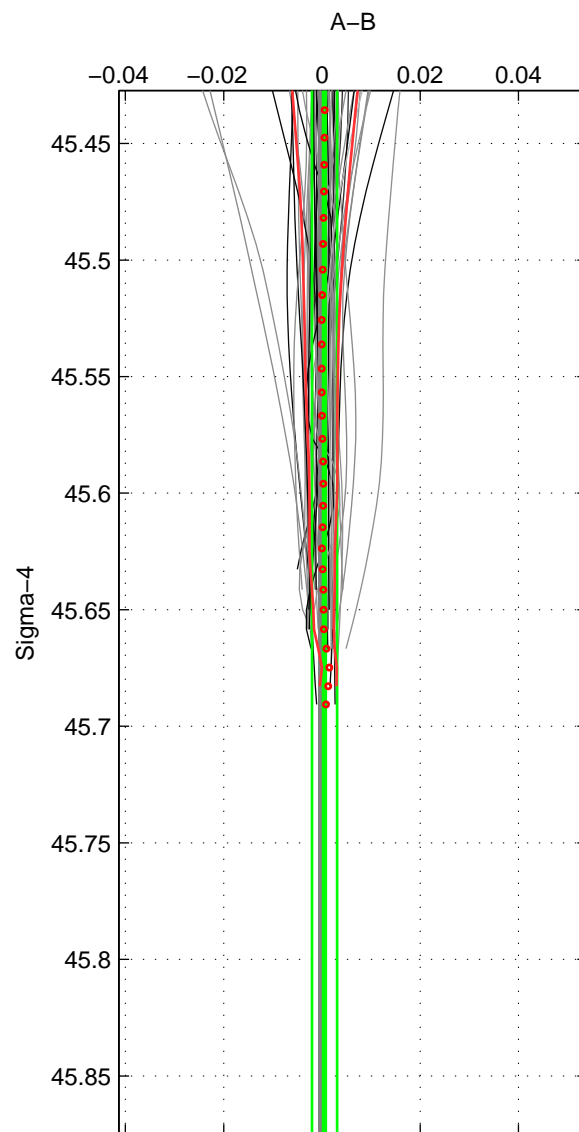

Cruise A (red). Date: Feb 2004 Cruisename: 664-49UF20040120

Cruise B (blue). Date: Feb 2008 Cruisename: 717-49UP20080122

\*\*\* "Favourite" values are means of spaces 1 2.

	Offset	O.StDev	Ratio	R.Stdev	Rating
SIGMA:	0.001	0.003	1.000	0.000	5
THETA:	0.001	0.004	1.000	0.000	5
DEPTH:	0.003	0.001	1.000	0.000	3
FAV.:	0.001	0.003	1.000	0.000	5

Profiles of A: 39  
 Profiles of B: 20  
 Diff profs : 59  
 WMoffset (A-B): 0.00053298  
 WMoffset stdev: 0.0025747  
 WMratio (A/B): 1  
 WMratio stdev: 7.441e-05

Quality (1-5): 5

Profiles of A: 39  
 Profiles of B: 20  
 Diff profs : 59  
 WMoffset (A-B): 0.0010849  
 WMoffset stdev: 0.0035522  
 WMratio (A/B): 1  
 WMratio stdev: 0.00010266

Quality (1-5): 5

Please note that statistics are bad.

Profiles of A: 39  
 Profiles of B: 20  
 Diff profs : 59  
 WMoffset (A-B): 0.0031081  
 WMoffset stdev: 0.00068179  
 WMratio (A/B): 1.0001  
 WMratio stdev: 1.981e-05