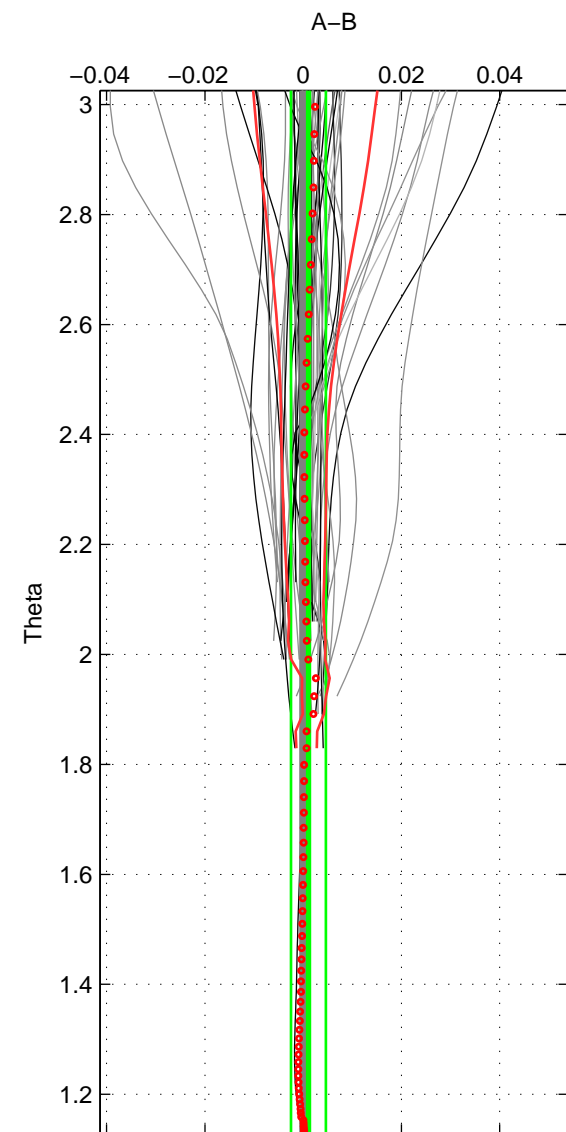

Cruise A (red). Date: Feb 2004 Cruisename: 664-49UF20040120

Cruise B (blue). Date: Feb 2008 Cruisename: 717-49UP20080122

\*\*\* "Favourite" values are means of spaces 1 2.

	Offset	O.StDev	Ratio	R.Stdev	Rating
SIGMA:	0.001	0.003	1.000	0.000	5
THETA:	0.001	0.004	1.000	0.000	5
DEPTH:	0.003	0.001	1.000	0.000	3
FAV.:	0.001	0.003	1.000	0.000	5

Profiles of A: 39  
 Profiles of B: 20  
 Diff profs : 59  
 WMoffset (A-B): 0.00053298  
 WMoffset stdev: 0.0025747  
 WMratio (A/B): 1  
 WMratio stdev: 7.441e-05

Quality (1-5): 5

Profiles of A: 39  
 Profiles of B: 20  
 Diff profs : 59  
 WMoffset (A-B): 0.0010849  
 WMoffset stdev: 0.0035522  
 WMratio (A/B): 1  
 WMratio stdev: 0.00010266

Quality (1-5): 5

Please note that statistics are bad.

Profiles of A: 39  
 Profiles of B: 20  
 Diff profs : 59  
 WMoffset (A-B): 0.0031081  
 WMoffset stdev: 0.00068179  
 WMratio (A/B): 1.0001  
 WMratio stdev: 1.981e-05