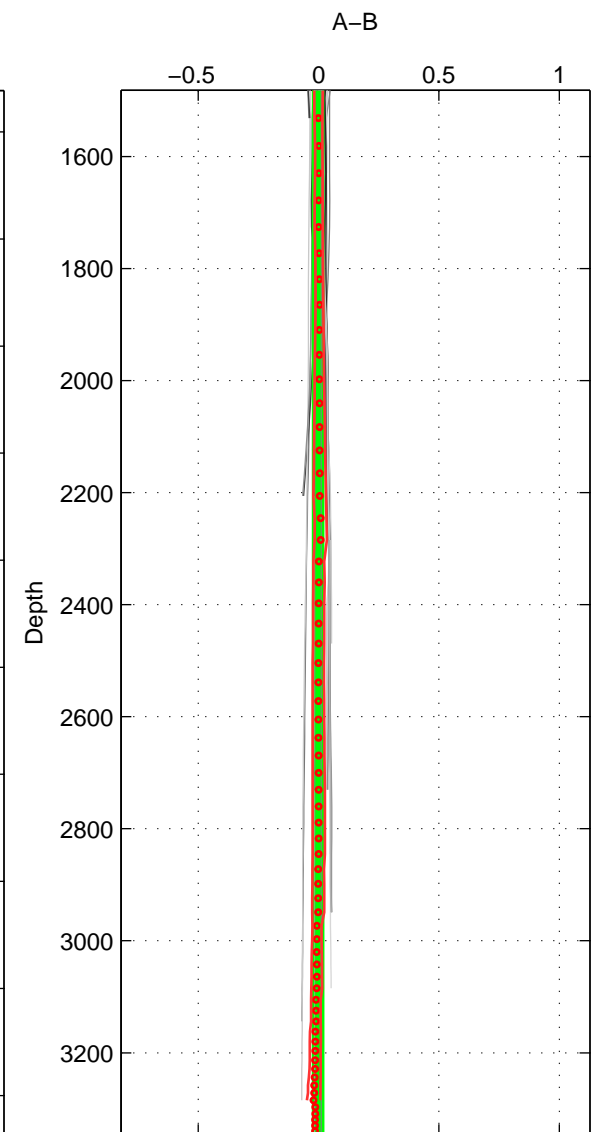

Cruise A (red). Date: Sep 1993 Cruisename: 730-90BM19930830

Cruise B (blue). Date: Jun 2000 Cruisename: 732-90CI20000602

*** "Favourite" values are means of spaces 1 2 3.

	Offset	O.StDev	Ratio	R.Stdev	Rating
SIGMA:	-0.001	0.002	1.000	0.000	4
THETA:	-0.001	0.003	1.000	0.000	4
DEPTH:	-0.002	0.021	1.000	0.001	4
FAV. :	-0.001	0.009	1.000	0.000	4

Profiles of A: 12
 Profiles of B: 20
 Diff profs : 94
 WMoffset (A-B): -0.00069251
 WMoffset stdev: 0.0023681
 WMratio (A/B): 0.99998
 WMratio stdev: 6.8354e-05

Quality (1-5): 4

Profiles of A: 12
 Profiles of B: 20
 Diff profs : 95
 WMoffset (A-B): -0.00094385
 WMoffset stdev: 0.0031619
 WMratio (A/B): 0.99997
 WMratio stdev: 9.1224e-05

Quality (1-5): 4

Profiles of A: 12
 Profiles of B: 20
 Diff profs : 95
 WMoffset (A-B): -0.0021696
 WMoffset stdev: 0.021003
 WMratio (A/B): 0.99994
 WMratio stdev: 0.00060722

Quality (1-5): 4