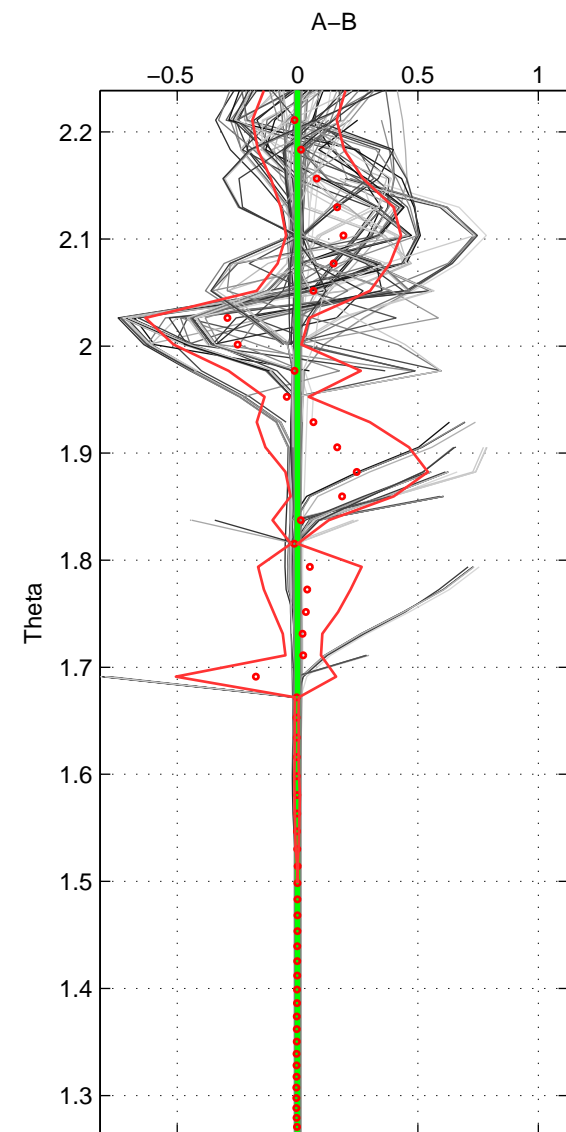

Cruise A (red). Date: Sep 1993 Cruisename: 730-90BM19930830

Cruise B (blue). Date: Jun 2000 Cruisename: 732-90CI20000602

*** "Favourite" values are means of spaces 1 2 3.

	Offset	O.StDev	Ratio	R.Stdev	Rating
SIGMA:	-0.001	0.002	1.000	0.000	4
THETA:	-0.001	0.003	1.000	0.000	4
DEPTH:	-0.002	0.021	1.000	0.001	4
FAV. :	-0.001	0.009	1.000	0.000	4

Profiles of A: 12
 Profiles of B: 20
 Diff profs : 94
 WMoffset (A-B): -0.00069251
 WMoffset stdev: 0.0023681
 WMratio (A/B): 0.99998
 WMratio stdev: 6.8354e-05

Quality (1-5): 4

Profiles of A: 12
 Profiles of B: 20
 Diff profs : 95
 WMoffset (A-B): -0.00094385
 WMoffset stdev: 0.0031619
 WMratio (A/B): 0.99997
 WMratio stdev: 9.1224e-05

Quality (1-5): 4

Profiles of A: 12
 Profiles of B: 20
 Diff profs : 95
 WMoffset (A-B): -0.0021696
 WMoffset stdev: 0.021003
 WMratio (A/B): 0.99994
 WMratio stdev: 0.00060722

Quality (1-5): 4