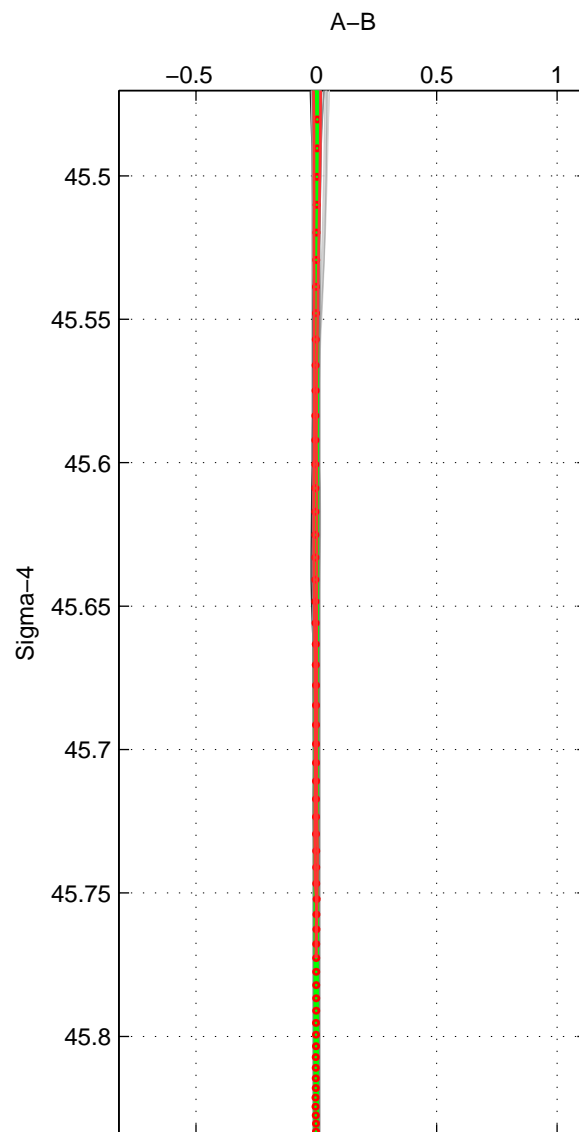

Cruise A (red). Date: Sep 1993 Cruisename: 730-90BM19930830

Cruise B (blue). Date: Jun 2000 Cruisename: 732-90CI20000602

*** "Favourite" values are means of spaces 1 2 3.

	Offset	O.StDev	Ratio	R.Stdev	Rating
SIGMA:	-0.001	0.002	1.000	0.000	4
THETA:	-0.001	0.003	1.000	0.000	4
DEPTH:	-0.002	0.021	1.000	0.001	4
FAV. :	-0.001	0.009	1.000	0.000	4

Profiles of A: 12
 Profiles of B: 20
 Diff profs : 94
 WMoffset (A-B): -0.00069251
 WMoffset stdev: 0.0023681
 WMratio (A/B): 0.99998
 WMratio stdev: 6.8354e-05

Quality (1-5): 4

Profiles of A: 12
 Profiles of B: 20
 Diff profs : 95
 WMoffset (A-B): -0.00094385
 WMoffset stdev: 0.0031619
 WMratio (A/B): 0.99997
 WMratio stdev: 9.1224e-05

Quality (1-5): 4

Profiles of A: 12
 Profiles of B: 20
 Diff profs : 95
 WMoffset (A-B): -0.0021696
 WMoffset stdev: 0.021003
 WMratio (A/B): 0.99994
 WMratio stdev: 0.00060722

Quality (1-5): 4