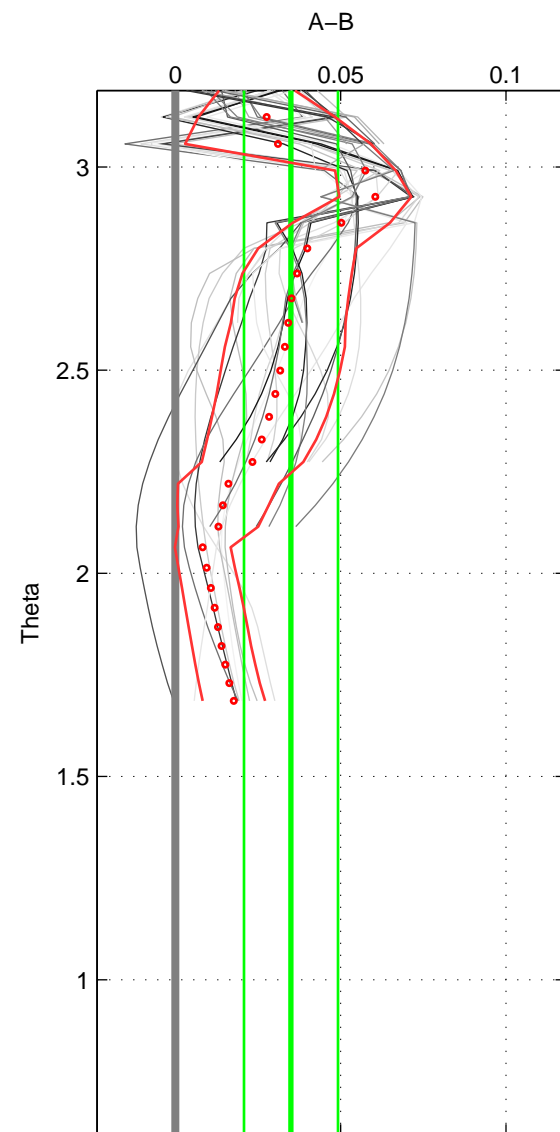

Cruise A (red). Date: Jul 1992 Cruisename: 85-58JH19920712

Cruise B (blue). Date: Aug 1999 Cruisename: 158-06MT19990813

\*\*\* "Favourite" values are means of spaces 1 2.

	Offset	O.StDev	Ratio	R.Stdev	Rating
SIGMA:	0.035	0.012	1.001	0.000	4
THETA:	0.035	0.014	1.001	0.000	4
DEPTH:	0.035	0.016	1.001	0.000	3
FAV.:	0.035	0.013	1.001	0.000	4

Profiles of A: 4  
 Profiles of B: 11  
 Diff profs: 34  
 WMoffset (A-B): 0.034515  
 WMoffset stdev: 0.01152  
 WMratio (A/B): 1.001  
 WMratio stdev: 0.00033044

Quality (1-5): 4

Profiles of A: 4  
 Profiles of B: 11  
 Diff profs: 34  
 WMoffset (A-B): 0.034947  
 WMoffset stdev: 0.01422  
 WMratio (A/B): 1.001  
 WMratio stdev: 0.00040799

Quality (1-5): 4

Profiles of A: 4  
 Profiles of B: 11  
 Diff profs: 34  
 WMoffset (A-B): 0.0352  
 WMoffset stdev: 0.016181  
 WMratio (A/B): 1.001  
 WMratio stdev: 0.00046412

Quality (1-5): 3