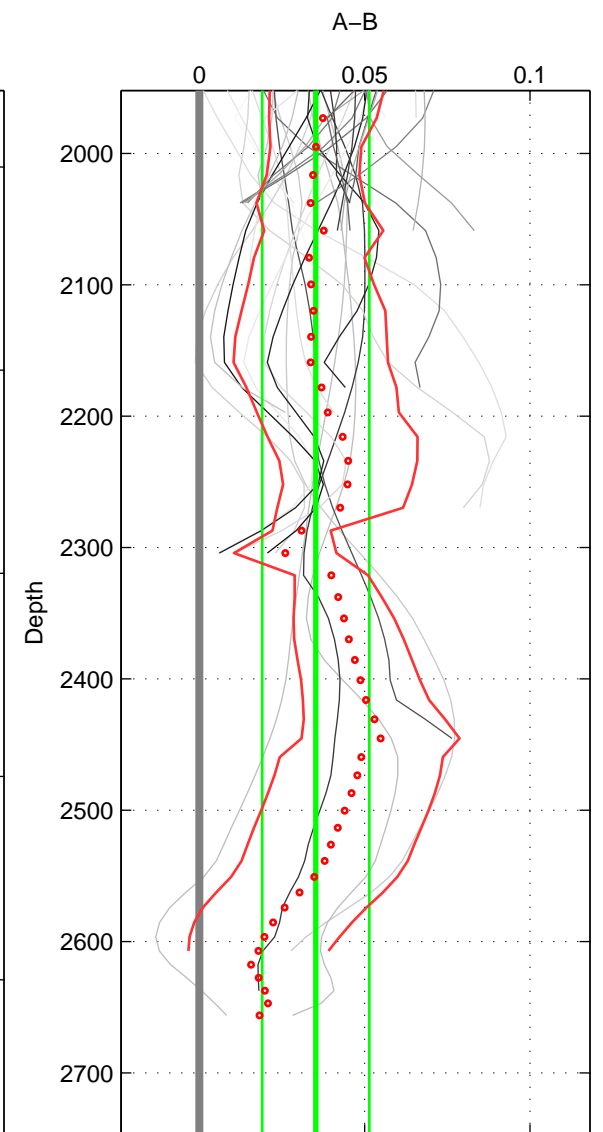

Cruise A (red). Date: Jul 1992 Cruisename: 85-58JH19920712

Cruise B (blue). Date: Aug 1999 Cruisename: 158-06MT19990813

\*\*\* "Favourite" values are means of spaces 1 2.

	Offset	O.StDev	Ratio	R.Stdev	Rating
SIGMA:	0.035	0.012	1.001	0.000	4
THETA:	0.035	0.014	1.001	0.000	4
DEPTH:	0.035	0.016	1.001	0.000	3
FAV.:	0.035	0.013	1.001	0.000	4

Profiles of A: 4  
 Profiles of B: 11  
 Diff profs: 34  
 WMoffset (A-B): 0.034515  
 WMoffset stdev: 0.01152  
 WMratio (A/B): 1.001  
 WMratio stdev: 0.00033044

Quality (1-5): 4

Profiles of A: 4  
 Profiles of B: 11  
 Diff profs: 34  
 WMoffset (A-B): 0.034947  
 WMoffset stdev: 0.01422  
 WMratio (A/B): 1.001  
 WMratio stdev: 0.00040799

Quality (1-5): 4

Profiles of A: 4  
 Profiles of B: 11  
 Diff profs: 34  
 WMoffset (A-B): 0.0352  
 WMoffset stdev: 0.016181  
 WMratio (A/B): 1.001  
 WMratio stdev: 0.00046412

Quality (1-5): 3