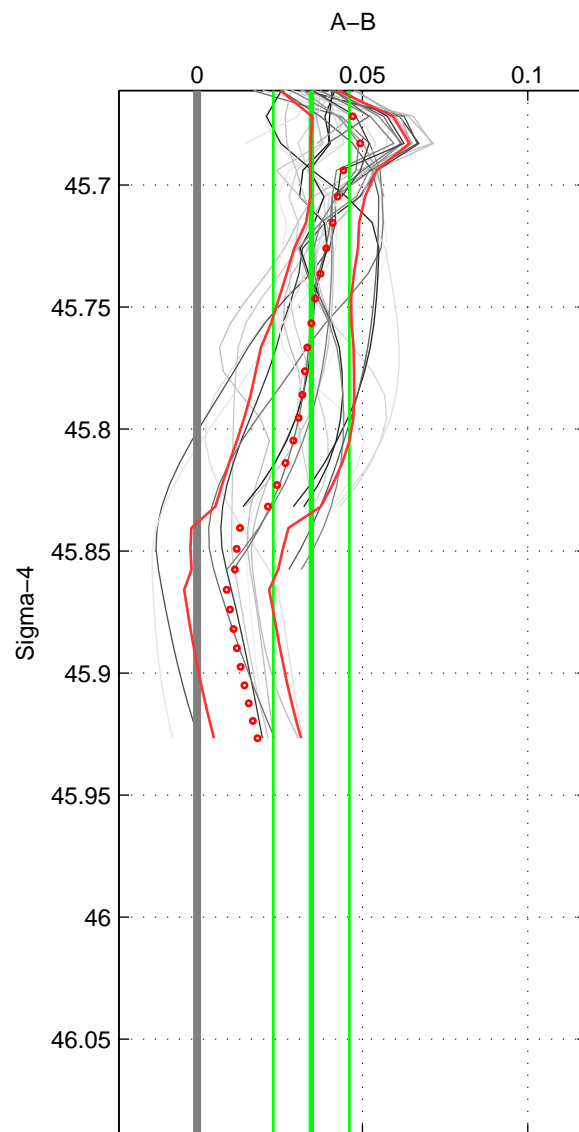

Cruise A (red). Date: Jul 1992 Cruisename: 85-58JH19920712

Cruise B (blue). Date: Aug 1999 Cruisename: 158-06MT19990813

\*\*\* "Favourite" values are means of spaces 1 2.

	Offset	O.StDev	Ratio	R.Stdev	Rating
SIGMA:	0.035	0.012	1.001	0.000	4
THETA:	0.035	0.014	1.001	0.000	4
DEPTH:	0.035	0.016	1.001	0.000	3
FAV.:	0.035	0.013	1.001	0.000	4

Profiles of A: 4  
 Profiles of B: 11  
 Diff profs: 34  
 WMoffset (A-B): 0.034515  
 WMoffset stdev: 0.01152  
 WMratio (A/B): 1.001  
 WMratio stdev: 0.00033044

Quality (1-5): 4

Profiles of A: 4  
 Profiles of B: 11  
 Diff profs: 34  
 WMoffset (A-B): 0.034947  
 WMoffset stdev: 0.01422  
 WMratio (A/B): 1.001  
 WMratio stdev: 0.00040799

Quality (1-5): 4

Profiles of A: 4  
 Profiles of B: 11  
 Diff profs: 34  
 WMoffset (A-B): 0.0352  
 WMoffset stdev: 0.016181  
 WMratio (A/B): 1.001  
 WMratio stdev: 0.00046412

Quality (1-5): 3