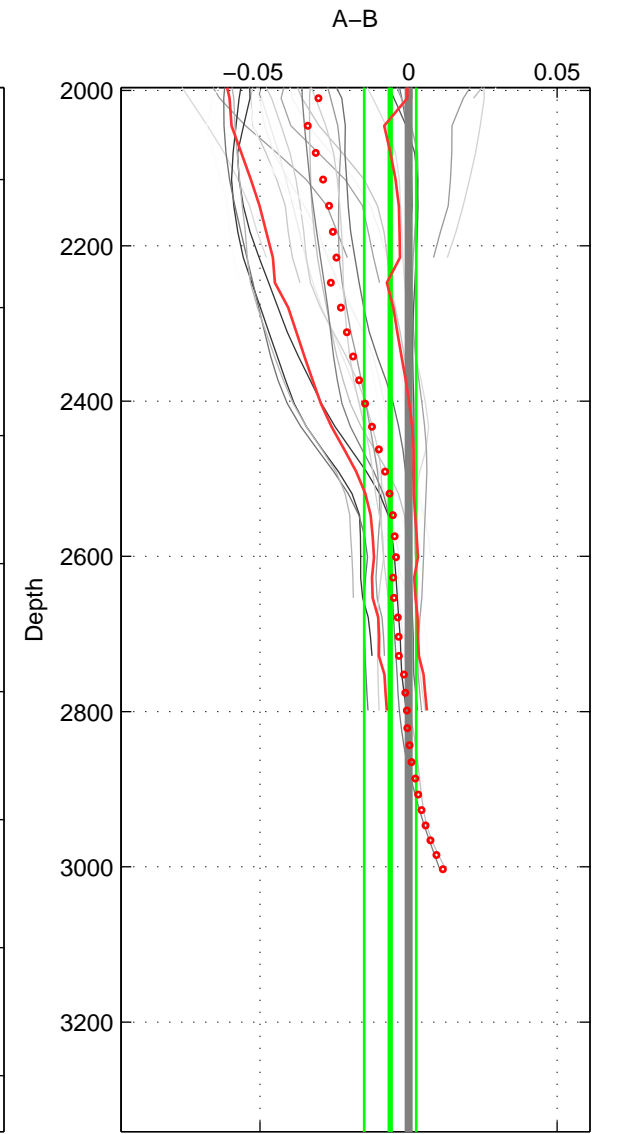

Cruise A (red). Date: Jul 2001 Cruisename: 161-06MT20010717

Cruise B (blue). Date: Jul 1990 Cruisename: 295-64TR19900701

\*\*\* "Favourite" values are means of spaces 1 2 3.

	Offset	O.StDev	Ratio	R.Stdev	Rating
SIGMA:	-0.005	0.008	1.000	0.000	4
THETA:	-0.006	0.007	1.000	0.000	4
DEPTH:	-0.006	0.009	1.000	0.000	4
FAV. :	-0.006	0.008	1.000	0.000	4

Profiles of A: 7  
 Profiles of B: 9  
 Diff profs : 29  
 WMoffset (A-B): -0.0051859  
 WMoffset stdev: 0.0078176  
 WMratio (A/B): 0.99985  
 WMratio stdev: 0.00022357

Quality (1-5): 4

Profiles of A: 7  
 Profiles of B: 9  
 Diff profs : 29  
 WMoffset (A-B): -0.0056403  
 WMoffset stdev: 0.0074377  
 WMratio (A/B): 0.99984  
 WMratio stdev: 0.0002127

Quality (1-5): 4

Profiles of A: 7  
 Profiles of B: 9  
 Diff profs : 29  
 WMoffset (A-B): -0.0061985  
 WMoffset stdev: 0.0087649  
 WMratio (A/B): 0.99982  
 WMratio stdev: 0.00025066

Quality (1-5): 4