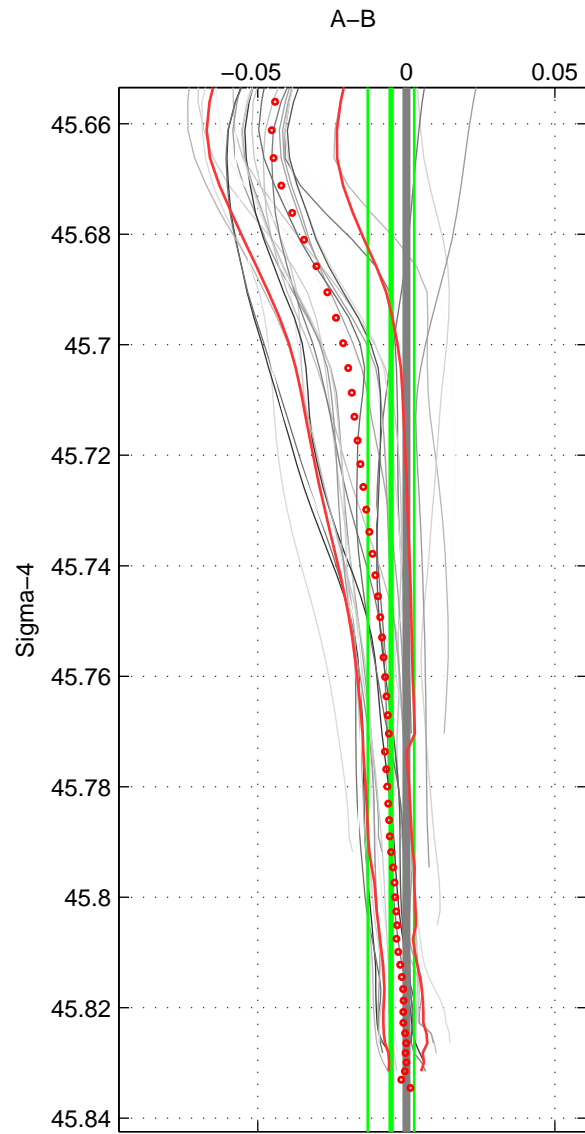

Cruise A (red). Date: Jul 2001 Cruisename: 161-06MT20010717

Cruise B (blue). Date: Jul 1990 Cruisename: 295-64TR19900701

\*\*\* "Favourite" values are means of spaces 1 2 3.

	Offset	O.StDev	Ratio	R.Stdev	Rating
SIGMA:	-0.005	0.008	1.000	0.000	4
THETA:	-0.006	0.007	1.000	0.000	4
DEPTH:	-0.006	0.009	1.000	0.000	4
FAV. :	-0.006	0.008	1.000	0.000	4

Profiles of A: 7  
 Profiles of B: 9  
 Diff profs : 29  
 WMoffset (A-B): -0.0051859  
 WMoffset stdev: 0.0078176  
 WMratio (A/B): 0.99985  
 WMratio stdev: 0.00022357

Quality (1-5): 4

Profiles of A: 7  
 Profiles of B: 9  
 Diff profs : 29  
 WMoffset (A-B): -0.0056403  
 WMoffset stdev: 0.0074377  
 WMratio (A/B): 0.99984  
 WMratio stdev: 0.0002127

Quality (1-5): 4

Profiles of A: 7  
 Profiles of B: 9  
 Diff profs : 29  
 WMoffset (A-B): -0.0061985  
 WMoffset stdev: 0.0087649  
 WMratio (A/B): 0.99982  
 WMratio stdev: 0.00025066

Quality (1-5): 4