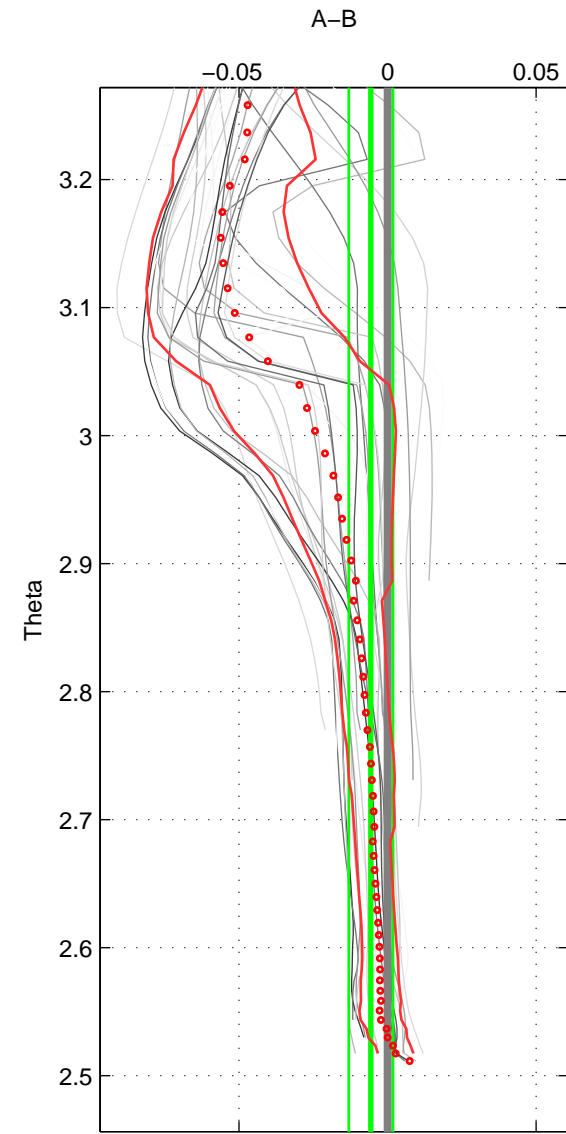

Cruise A (red). Date: Jul 2001 Cruisename: 161-06MT20010717

Cruise B (blue). Date: Jul 1990 Cruisename: 295-64TR19900701

\*\*\* "Favourite" values are means of spaces 1 2 3.

	Offset	O.StDev	Ratio	R.Stdev	Rating
SIGMA:	-0.005	0.008	1.000	0.000	4
THETA:	-0.006	0.007	1.000	0.000	4
DEPTH:	-0.006	0.009	1.000	0.000	4
FAV. :	-0.006	0.008	1.000	0.000	4

Profiles of A: 7  
 Profiles of B: 9  
 Diff profs : 29  
 WMoffset (A-B): -0.0051859  
 WMoffset stdev: 0.0078176  
 WMratio (A/B): 0.99985  
 WMratio stdev: 0.00022357

Quality (1-5): 4

Profiles of A: 7  
 Profiles of B: 9  
 Diff profs : 29  
 WMoffset (A-B): -0.0056403  
 WMoffset stdev: 0.0074377  
 WMratio (A/B): 0.99984  
 WMratio stdev: 0.0002127

Quality (1-5): 4

Profiles of A: 7  
 Profiles of B: 9  
 Diff profs : 29  
 WMoffset (A-B): -0.0061985  
 WMoffset stdev: 0.0087649  
 WMratio (A/B): 0.99982  
 WMratio stdev: 0.00025066

Quality (1-5): 4