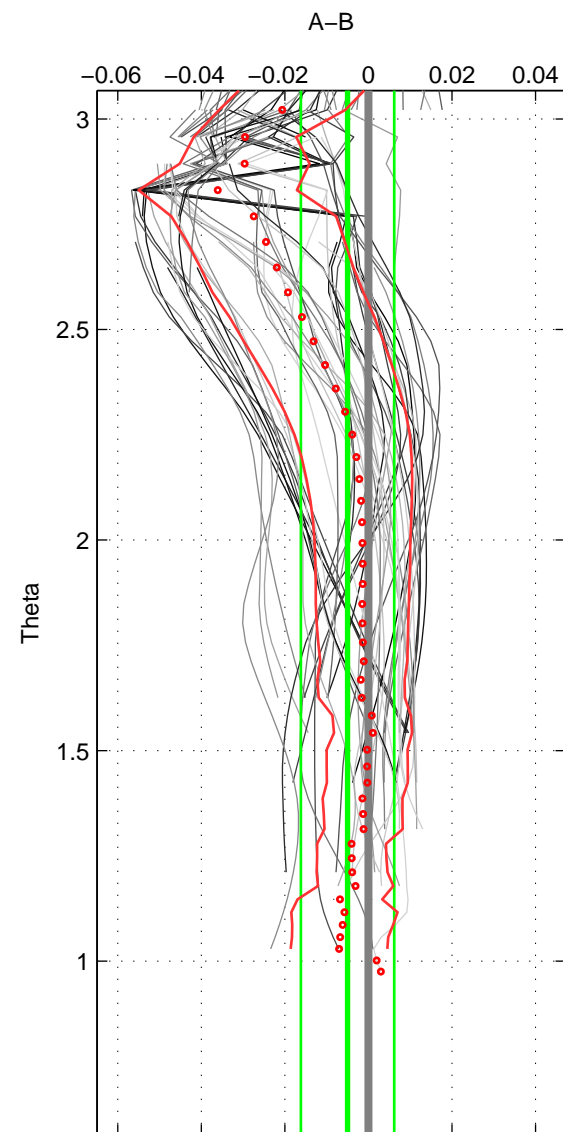

Cruise A (red). Date: Aug 1997 Cruisename: 63-34AR19970805

Cruise B (blue). Date: Jul 2001 Cruisename: 160-06MT20010620

*** "Favourite" values are means of spaces 1 2 3.

	Offset	O.StDev	Ratio	R.Stdev	Rating
SIGMA:	-0.007	0.009	1.000	0.000	4
THETA:	-0.005	0.011	1.000	0.000	4
DEPTH:	-0.016	0.012	1.000	0.000	4
FAV. :	-0.009	0.011	1.000	0.000	4

Profiles of A: 7
 Profiles of B: 18
 Diff profs : 87
 WMoffset (A-B): -0.0066234
 WMoffset stdev: 0.009011
 WMratio (A/B): 0.99981
 WMratio stdev: 0.00025822

Quality (1-5): 4

Profiles of A: 7
 Profiles of B: 19
 Diff profs : 91
 WMoffset (A-B): -0.0049929
 WMoffset stdev: 0.011162
 WMratio (A/B): 0.99986
 WMratio stdev: 0.00031996

Quality (1-5): 4

Profiles of A: 7
 Profiles of B: 18
 Diff profs : 84
 WMoffset (A-B): -0.015529
 WMoffset stdev: 0.012497
 WMratio (A/B): 0.99956
 WMratio stdev: 0.00035803

Quality (1-5): 4