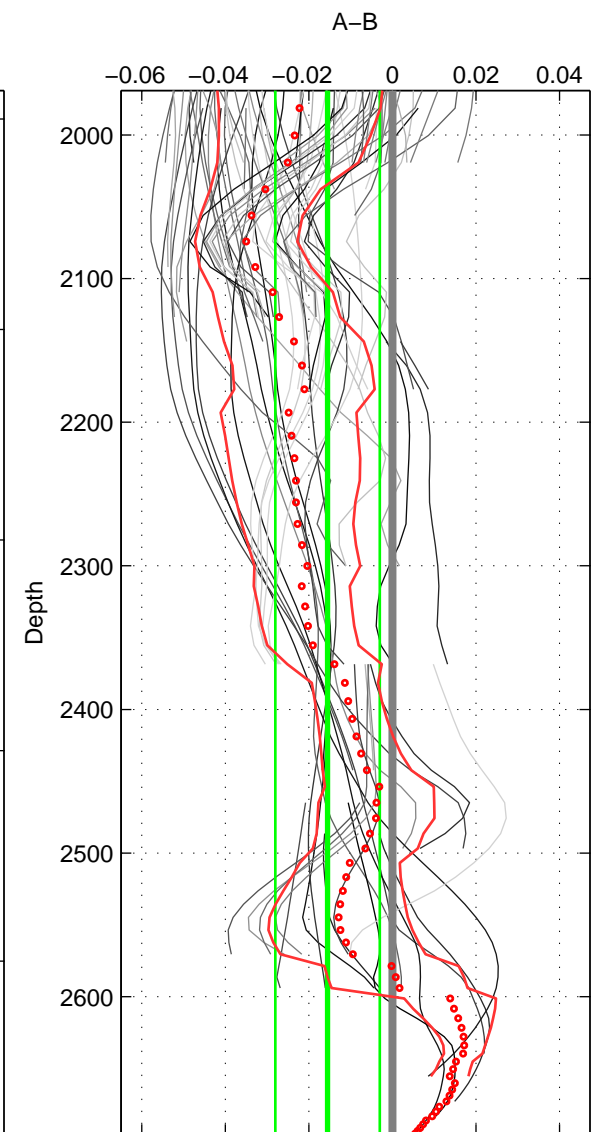

Cruise A (red). Date: Aug 1997 Cruisename: 63-34AR19970805

Cruise B (blue). Date: Jul 2001 Cruisename: 160-06MT20010620

*** "Favourite" values are means of spaces 1 2 3.

	Offset	O.StDev	Ratio	R.Stdev	Rating
SIGMA:	-0.007	0.009	1.000	0.000	4
THETA:	-0.005	0.011	1.000	0.000	4
DEPTH:	-0.016	0.012	1.000	0.000	4
FAV. :	-0.009	0.011	1.000	0.000	4

Profiles of A: 7
 Profiles of B: 18
 Diff profs : 87
 WMoffset (A-B): -0.0066234
 WMoffset stdev: 0.009011
 WMratio (A/B): 0.99981
 WMratio stdev: 0.00025822

Quality (1-5): 4

Profiles of A: 7
 Profiles of B: 19
 Diff profs : 91
 WMoffset (A-B): -0.0049929
 WMoffset stdev: 0.011162
 WMratio (A/B): 0.99986
 WMratio stdev: 0.00031996

Quality (1-5): 4

Profiles of A: 7
 Profiles of B: 18
 Diff profs : 84
 WMoffset (A-B): -0.015529
 WMoffset stdev: 0.012497
 WMratio (A/B): 0.99956
 WMratio stdev: 0.00035803

Quality (1-5): 4