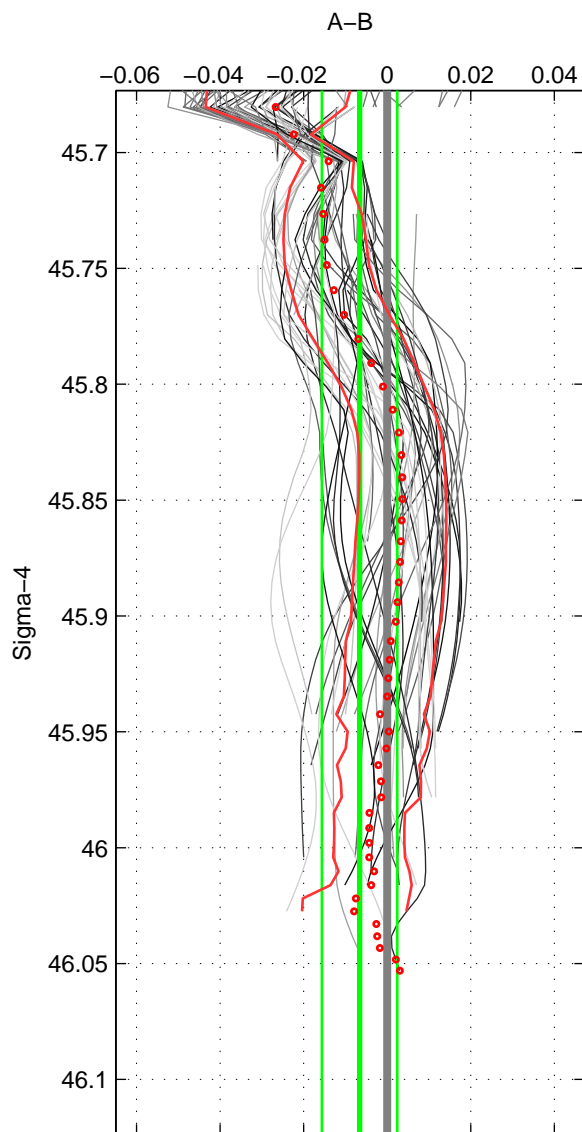

Cruise A (red). Date: Aug 1997 Cruisename: 63-34AR19970805

Cruise B (blue). Date: Jul 2001 Cruisename: 160-06MT20010620

*** "Favourite" values are means of spaces 1 2 3.

	Offset	O.StDev	Ratio	R.Stdev	Rating
SIGMA:	-0.007	0.009	1.000	0.000	4
THETA:	-0.005	0.011	1.000	0.000	4
DEPTH:	-0.016	0.012	1.000	0.000	4
FAV. :	-0.009	0.011	1.000	0.000	4

Profiles of A: 7
 Profiles of B: 18
 Diff profs : 87
 WMoffset (A-B): -0.0066234
 WMoffset stdev: 0.009011
 WMratio (A/B): 0.99981
 WMratio stdev: 0.00025822

Quality (1-5): 4

Profiles of A: 7
 Profiles of B: 19
 Diff profs : 91
 WMoffset (A-B): -0.0049929
 WMoffset stdev: 0.011162
 WMratio (A/B): 0.99986
 WMratio stdev: 0.00031996

Quality (1-5): 4

Profiles of A: 7
 Profiles of B: 18
 Diff profs : 84
 WMoffset (A-B): -0.015529
 WMoffset stdev: 0.012497
 WMratio (A/B): 0.99956
 WMratio stdev: 0.00035803

Quality (1-5): 4