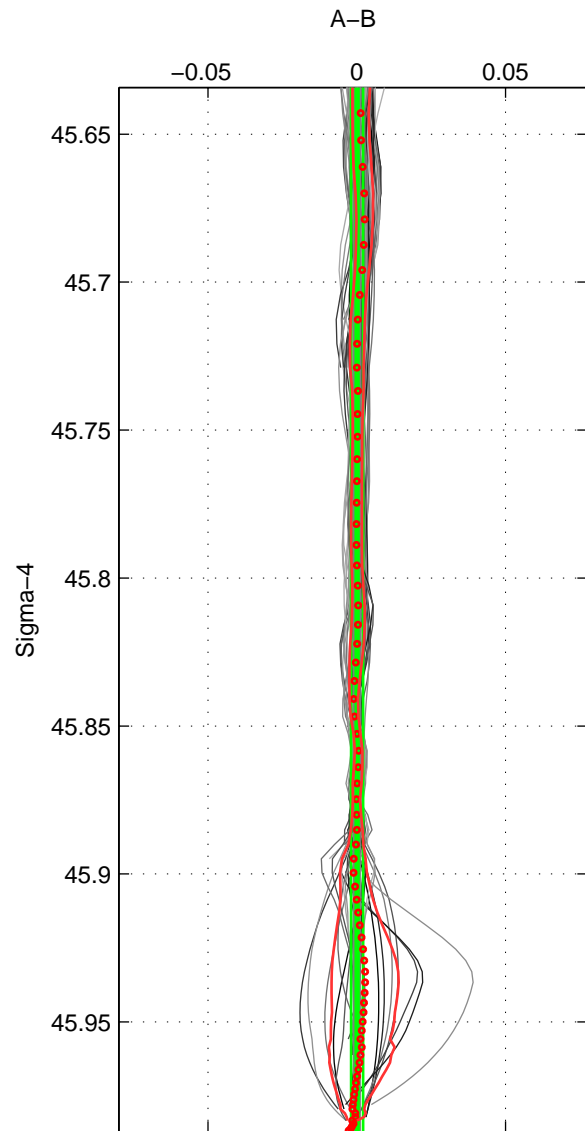

Cruise A (red). Date: Mar 1994 Cruisename: 145-06MT19940219

Cruise B (blue). Date: Jun 2002 Cruisename: 163-06MT20020607

\*\*\* "Favourite" values are means of spaces 1 2 3.

	Offset	O.StDev	Ratio	R.Stdev	Rating
SIGMA:	0.000	0.002	1.000	0.000	5
THETA:	0.000	0.002	1.000	0.000	5
DEPTH:	-0.002	0.003	1.000	0.000	5
FAV.:	-0.000	0.002	1.000	0.000	5

Profiles of A: 22  
 Profiles of B: 20  
 Diff profs : 100  
 WMoffset (A-B): 0.00010649  
 WMoffset stdev: 0.0019948  
 WMratio (A/B): 1  
 WMratio stdev: 5.7118e-05

Quality (1-5): 5

Profiles of A: 22  
 Profiles of B: 20  
 Diff profs : 100  
 WMoffset (A-B): 0.00023103  
 WMoffset stdev: 0.0018081  
 WMratio (A/B): 1  
 WMratio stdev: 5.1793e-05

Quality (1-5): 5

Profiles of A: 22  
 Profiles of B: 20  
 Diff profs : 100  
 WMoffset (A-B): -0.0016398  
 WMoffset stdev: 0.002575  
 WMratio (A/B): 0.99995  
 WMratio stdev: 7.3737e-05

Quality (1-5): 5