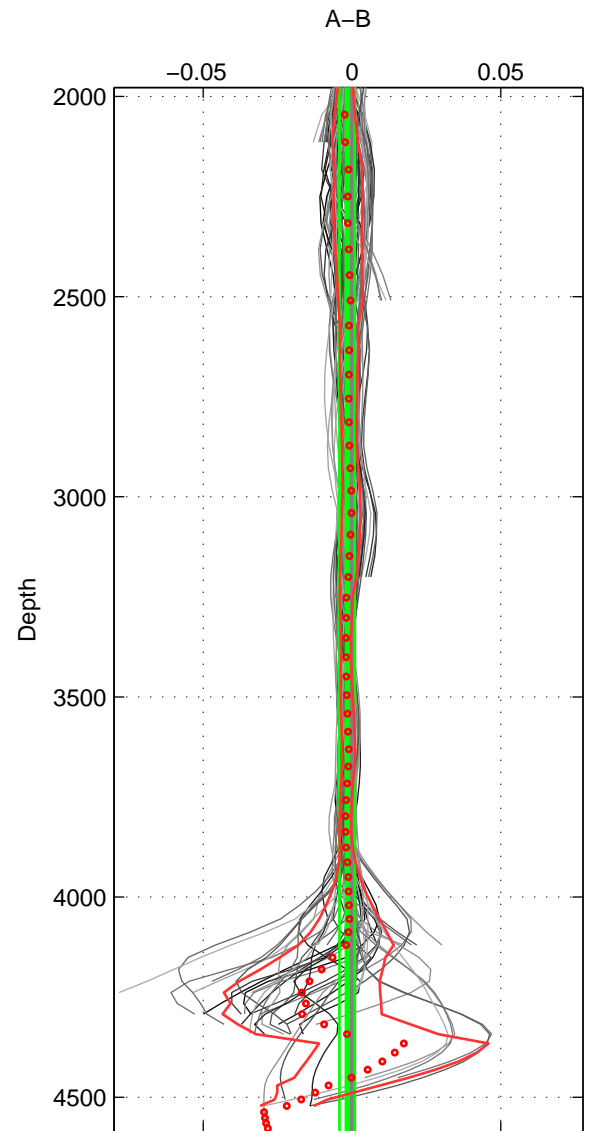

Cruise A (red). Date: Mar 1994 Cruisename: 145-06MT19940219

Cruise B (blue). Date: Jun 2002 Cruisename: 163-06MT20020607

\*\*\* "Favourite" values are means of spaces 1 2 3.

	Offset	O.StDev	Ratio	R.Stdev	Rating
SIGMA:	0.000	0.002	1.000	0.000	5
THETA:	0.000	0.002	1.000	0.000	5
DEPTH:	-0.002	0.003	1.000	0.000	5
FAV.:	-0.000	0.002	1.000	0.000	5

Profiles of A: 22  
 Profiles of B: 20  
 Diff profs : 100  
 WMoffset (A-B): 0.00010649  
 WMoffset stdev: 0.0019948  
 WMratio (A/B): 1  
 WMratio stdev: 5.7118e-05

Quality (1-5): 5

Profiles of A: 22  
 Profiles of B: 20  
 Diff profs : 100  
 WMoffset (A-B): 0.00023103  
 WMoffset stdev: 0.0018081  
 WMratio (A/B): 1  
 WMratio stdev: 5.1793e-05

Quality (1-5): 5

Profiles of A: 22  
 Profiles of B: 20  
 Diff profs : 100  
 WMoffset (A-B): -0.0016398  
 WMoffset stdev: 0.002575  
 WMratio (A/B): 0.99995  
 WMratio stdev: 7.3737e-05

Quality (1-5): 5