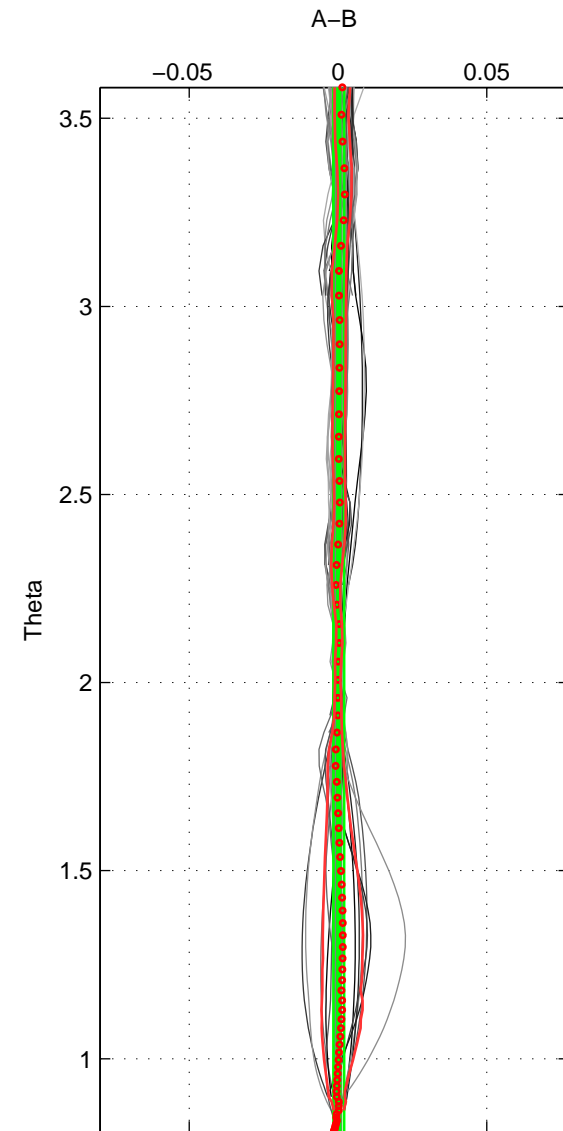

Cruise A (red). Date: Mar 1994 Cruisename: 145-06MT19940219

Cruise B (blue). Date: Jun 2002 Cruisename: 163-06MT20020607

\*\*\* "Favourite" values are means of spaces 1 2 3.

	Offset	O.StDev	Ratio	R.Stdev	Rating
SIGMA:	0.000	0.002	1.000	0.000	5
THETA:	0.000	0.002	1.000	0.000	5
DEPTH:	-0.002	0.003	1.000	0.000	5
FAV.:	-0.000	0.002	1.000	0.000	5

Profiles of A: 22  
 Profiles of B: 20  
 Diff profs : 100  
 WMoffset (A-B): 0.00010649  
 WMoffset stdev: 0.0019948  
 WMratio (A/B): 1  
 WMratio stdev: 5.7118e-05

Quality (1-5): 5

Profiles of A: 22  
 Profiles of B: 20  
 Diff profs : 100  
 WMoffset (A-B): 0.00023103  
 WMoffset stdev: 0.0018081  
 WMratio (A/B): 1  
 WMratio stdev: 5.1793e-05

Quality (1-5): 5

Profiles of A: 22  
 Profiles of B: 20  
 Diff profs : 100  
 WMoffset (A-B): -0.0016398  
 WMoffset stdev: 0.002575  
 WMratio (A/B): 0.99995  
 WMratio stdev: 7.3737e-05

Quality (1-5): 5