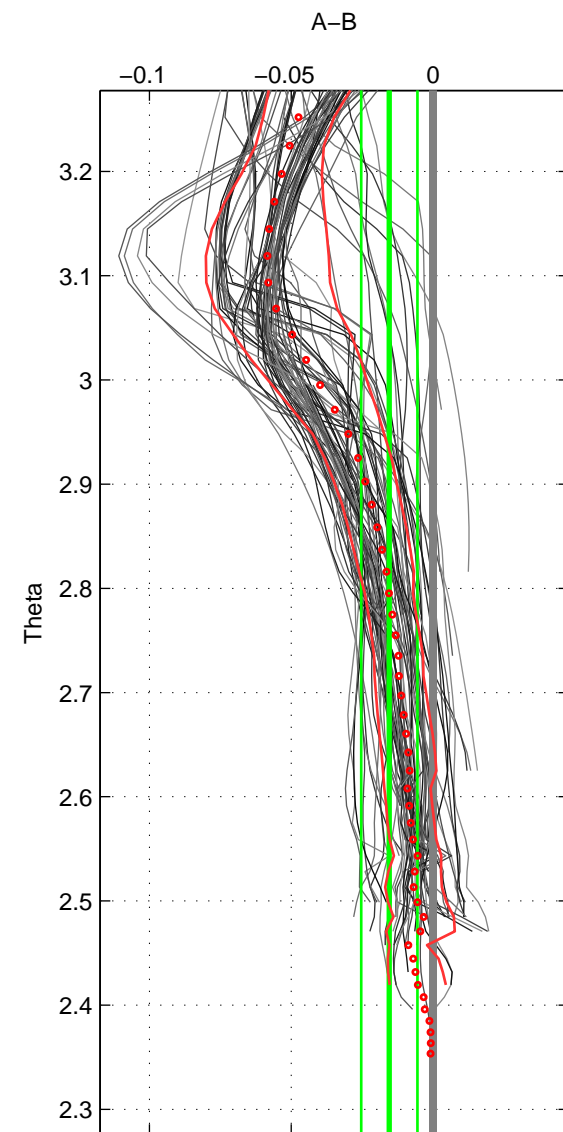

Cruise A (red). Date: Jun 2004 Cruisename: 275-35TH20040604

Cruise B (blue). Date: Jul 1990 Cruisename: 295-64TR19900701

*** "Favourite" values are means of spaces 1 2 3.

	Offset	O.StDev	Ratio	R.Stdev	Rating
SIGMA:	-0.010	0.006	1.000	0.000	4
THETA:	-0.015	0.010	1.000	0.000	4
DEPTH:	-0.009	0.009	1.000	0.000	4
FAV.:	-0.012	0.009	1.000	0.000	4

Profiles of A: 21
 Profiles of B: 12
 Diff profs : 76
 WMoffset (A-B): -0.010357
 WMoffset stdev: 0.0062386
 WMratio (A/B): 0.9997
 WMratio stdev: 0.0001784

Quality (1-5): 4

Profiles of A: 21
 Profiles of B: 12
 Diff profs : 76
 WMoffset (A-B): -0.015433
 WMoffset stdev: 0.0099367
 WMratio (A/B): 0.99956
 WMratio stdev: 0.00028426

Quality (1-5): 4

Profiles of A: 21
 Profiles of B: 12
 Diff profs : 76
 WMoffset (A-B): -0.0088448
 WMoffset stdev: 0.0093861
 WMratio (A/B): 0.99975
 WMratio stdev: 0.00026852

Quality (1-5): 4