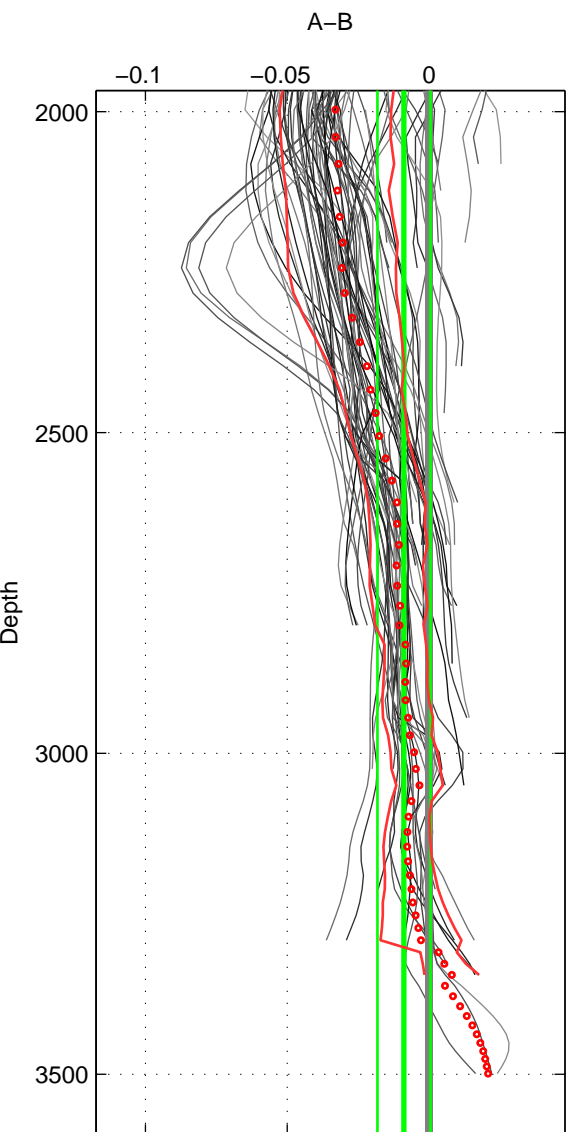

Cruise A (red). Date: Jun 2004 Cruisename: 275-35TH20040604

Cruise B (blue). Date: Jul 1990 Cruisename: 295-64TR19900701

*** "Favourite" values are means of spaces 1 2 3.

	Offset	O.StDev	Ratio	R.Stdev	Rating
SIGMA:	-0.010	0.006	1.000	0.000	4
THETA:	-0.015	0.010	1.000	0.000	4
DEPTH:	-0.009	0.009	1.000	0.000	4
FAV.:	-0.012	0.009	1.000	0.000	4

Profiles of A: 21
 Profiles of B: 12
 Diff profs : 76
 WMoffset (A-B): -0.010357
 WMoffset stdev: 0.0062386
 WMratio (A/B): 0.9997
 WMratio stdev: 0.0001784

Quality (1-5): 4

Profiles of A: 21
 Profiles of B: 12
 Diff profs : 76
 WMoffset (A-B): -0.015433
 WMoffset stdev: 0.0099367
 WMratio (A/B): 0.99956
 WMratio stdev: 0.00028426

Quality (1-5): 4

Profiles of A: 21
 Profiles of B: 12
 Diff profs : 76
 WMoffset (A-B): -0.0088448
 WMoffset stdev: 0.0093861
 WMratio (A/B): 0.99975
 WMratio stdev: 0.00026852

Quality (1-5): 4