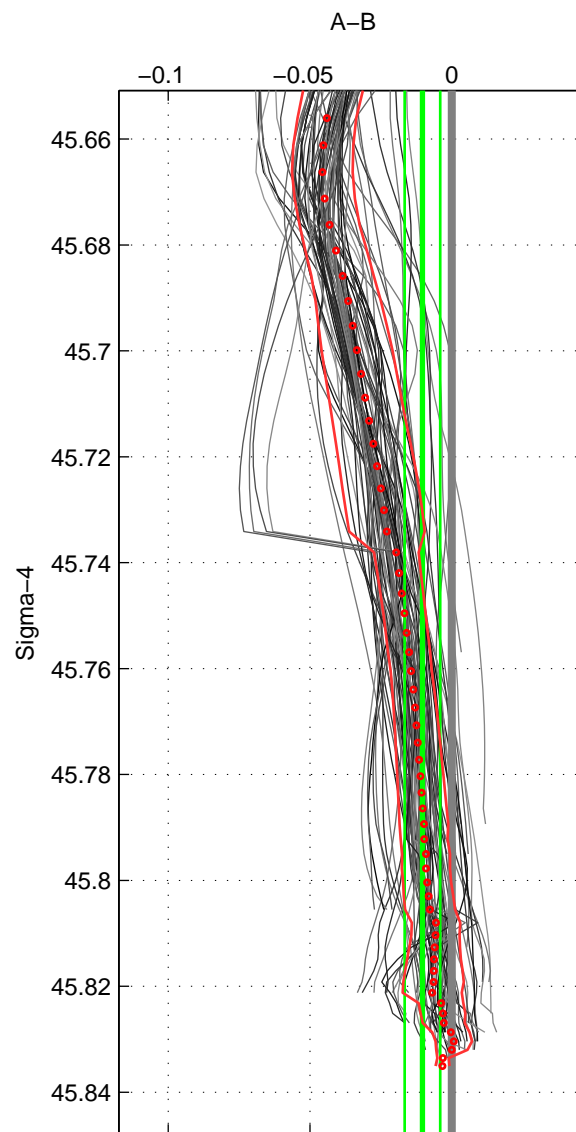

Cruise A (red). Date: Jun 2004 Cruisename: 275-35TH20040604

Cruise B (blue). Date: Jul 1990 Cruisename: 295-64TR19900701

*** "Favourite" values are means of spaces 1 2 3.

	Offset	O.StDev	Ratio	R.Stdev	Rating
SIGMA:	-0.010	0.006	1.000	0.000	4
THETA:	-0.015	0.010	1.000	0.000	4
DEPTH:	-0.009	0.009	1.000	0.000	4
FAV.:	-0.012	0.009	1.000	0.000	4

Profiles of A: 21
 Profiles of B: 12
 Diff profs : 76
 WMoffset (A-B): -0.010357
 WMoffset stdev: 0.0062386
 WMratio (A/B): 0.9997
 WMratio stdev: 0.0001784

Quality (1-5): 4

Profiles of A: 21
 Profiles of B: 12
 Diff profs : 76
 WMoffset (A-B): -0.015433
 WMoffset stdev: 0.0099367
 WMratio (A/B): 0.99956
 WMratio stdev: 0.00028426

Quality (1-5): 4

Profiles of A: 21
 Profiles of B: 12
 Diff profs : 76
 WMoffset (A-B): -0.0088448
 WMoffset stdev: 0.0093861
 WMratio (A/B): 0.99975
 WMratio stdev: 0.00026852

Quality (1-5): 4