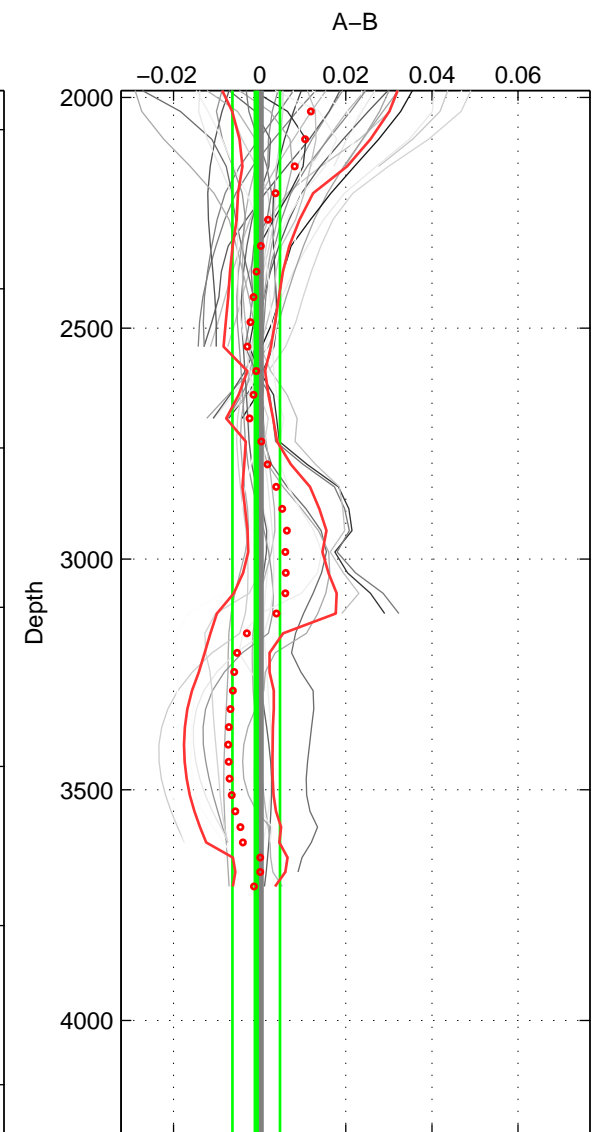

Cruise A (red). Date: Aug 1988 Cruisename: 241-32OC19880723

Cruise B (blue). Date: Jul 1990 Cruisename: 295-64TR19900701

\*\*\* "Favourite" values are means of spaces 1 2 3.

	Offset	O.StDev	Ratio	R.Stdev	Rating
SIGMA:	0.002	0.005	1.000	0.000	5
THETA:	0.002	0.004	1.000	0.000	5
DEPTH:	-0.001	0.006	1.000	0.000	5
FAV.:	0.001	0.005	1.000	0.000	5

Profiles of A: 6  
 Profiles of B: 8  
 Diff profs: 37  
 WMoffset (A-B): 0.0024457  
 WMoffset stdev: 0.004908  
 WMratio (A/B): 1.0001  
 WMratio stdev: 0.00014053

Quality (1-5): 5

Profiles of A: 6  
 Profiles of B: 8  
 Diff profs: 37  
 WMoffset (A-B): 0.00194  
 WMoffset stdev: 0.0040658  
 WMratio (A/B): 1.0001  
 WMratio stdev: 0.00011642

Quality (1-5): 5

Profiles of A: 6  
 Profiles of B: 8  
 Diff profs: 37  
 WMoffset (A-B): -0.00082413  
 WMoffset stdev: 0.005535  
 WMratio (A/B): 0.99998  
 WMratio stdev: 0.00015838

Quality (1-5): 5