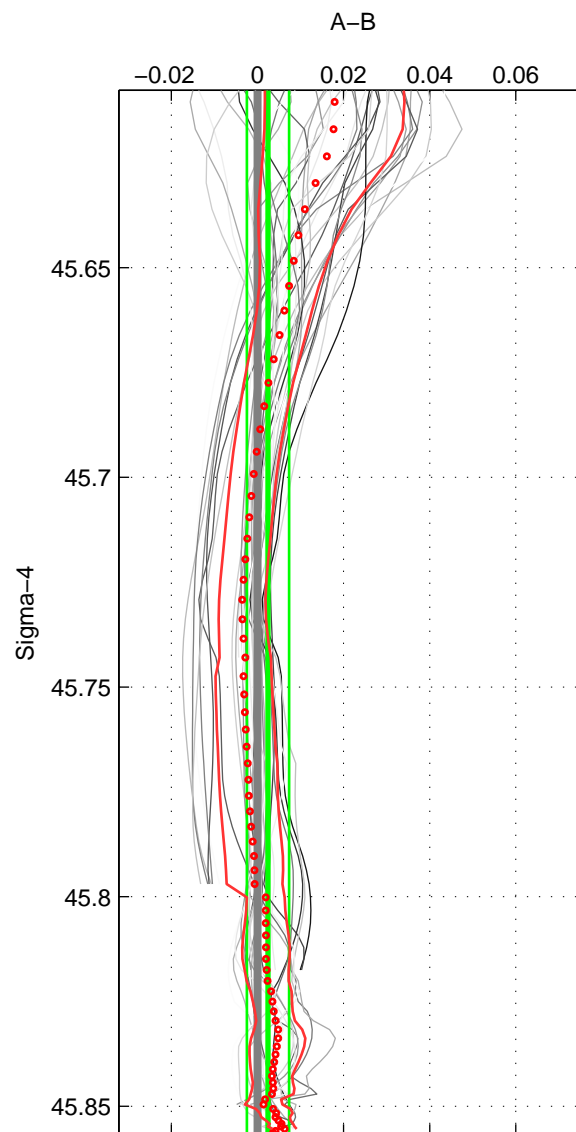

Cruise A (red). Date: Aug 1988 Cruisename: 241-32OC19880723

Cruise B (blue). Date: Jul 1990 Cruisename: 295-64TR19900701

\*\*\* "Favourite" values are means of spaces 1 2 3.

	Offset	O.StDev	Ratio	R.Stdev	Rating
SIGMA:	0.002	0.005	1.000	0.000	5
THETA:	0.002	0.004	1.000	0.000	5
DEPTH:	-0.001	0.006	1.000	0.000	5
FAV.:	0.001	0.005	1.000	0.000	5

Profiles of A: 6  
 Profiles of B: 8  
 Diff profs: 37  
 WMoffset (A-B): 0.0024457  
 WMoffset stdev: 0.004908  
 WMratio (A/B): 1.0001  
 WMratio stdev: 0.00014053

Quality (1-5): 5

Profiles of A: 6  
 Profiles of B: 8  
 Diff profs: 37  
 WMoffset (A-B): 0.00194  
 WMoffset stdev: 0.0040658  
 WMratio (A/B): 1.0001  
 WMratio stdev: 0.00011642

Quality (1-5): 5

Profiles of A: 6  
 Profiles of B: 8  
 Diff profs: 37  
 WMoffset (A-B): -0.00082413  
 WMoffset stdev: 0.005535  
 WMratio (A/B): 0.99998  
 WMratio stdev: 0.00015838

Quality (1-5): 5