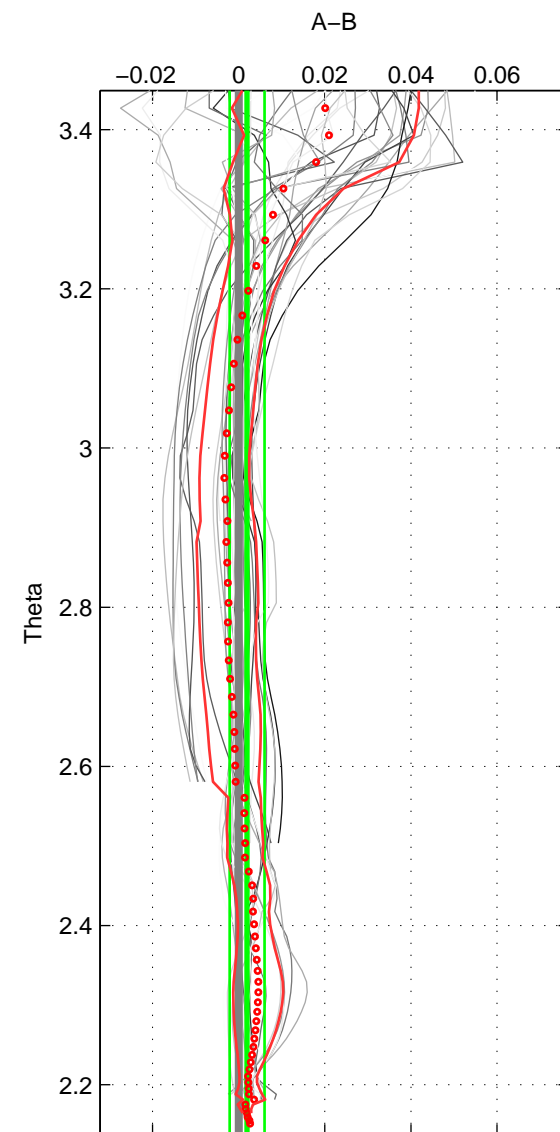

Cruise A (red). Date: Aug 1988 Cruisename: 241-32OC19880723

Cruise B (blue). Date: Jul 1990 Cruisename: 295-64TR19900701

\*\*\* "Favourite" values are means of spaces 1 2 3.

	Offset	O.StDev	Ratio	R.Stdev	Rating
SIGMA:	0.002	0.005	1.000	0.000	5
THETA:	0.002	0.004	1.000	0.000	5
DEPTH:	-0.001	0.006	1.000	0.000	5
FAV.:	0.001	0.005	1.000	0.000	5

Profiles of A: 6  
 Profiles of B: 8  
 Diff profs: 37  
 WMoffset (A-B): 0.0024457  
 WMoffset stdev: 0.004908  
 WMratio (A/B): 1.0001  
 WMratio stdev: 0.00014053

Quality (1-5): 5

Profiles of A: 6  
 Profiles of B: 8  
 Diff profs: 37  
 WMoffset (A-B): 0.00194  
 WMoffset stdev: 0.0040658  
 WMratio (A/B): 1.0001  
 WMratio stdev: 0.00011642

Quality (1-5): 5

Profiles of A: 6  
 Profiles of B: 8  
 Diff profs: 37  
 WMoffset (A-B): -0.00082413  
 WMoffset stdev: 0.005535  
 WMratio (A/B): 0.99998  
 WMratio stdev: 0.00015838

Quality (1-5): 5