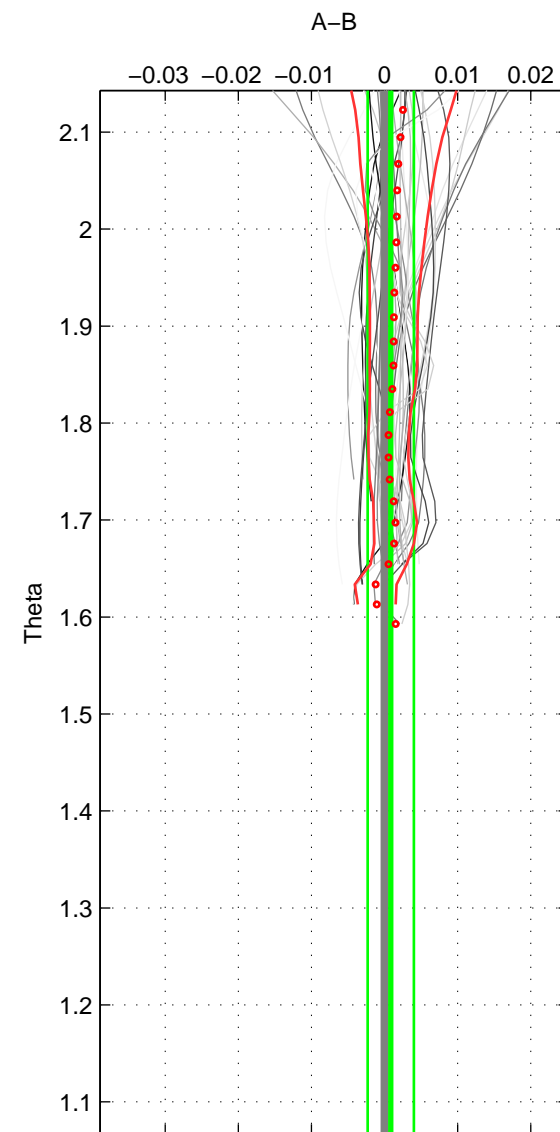

Cruise A (red). Date: Aug 2004 Cruisename: 601-49NZ20040807

Cruise B (blue). Date: Jun 1997 Cruisename: 681-49UP19970530

*** "Favourite" values are those of space 1.

	Offset	O.StDev	Ratio	R.Stdev	Rating
SIGMA:	0.001	0.002	1.000	0.000	5
THETA:	0.001	0.003	1.000	0.000	4
DEPTH:	-0.011	0.002	1.000	0.000	3
FAV.:	0.001	0.002	1.000	0.000	5

Profiles of A: 11
 Profiles of B: 14
 Diff profs : 35
 WMoffset (A-B): 0.0005385
 WMoffset stdev: 0.0017251
 WMratio (A/B): 1
 WMratio stdev: 4.987e-05

Quality (1-5): 5

Profiles of A: 11
 Profiles of B: 14
 Diff profs : 35
 WMoffset (A-B): 0.00084533
 WMoffset stdev: 0.0031497
 WMratio (A/B): 1
 WMratio stdev: 9.1053e-05

Quality (1-5): 4

Profiles of A: 11
 Profiles of B: 14
 Diff profs : 35
 WMoffset (A-B): -0.011033
 WMoffset stdev: 0.0017969
 WMratio (A/B): 0.99968
 WMratio stdev: 5.2174e-05

Quality (1-5): 3

Please note that statistics are bad.