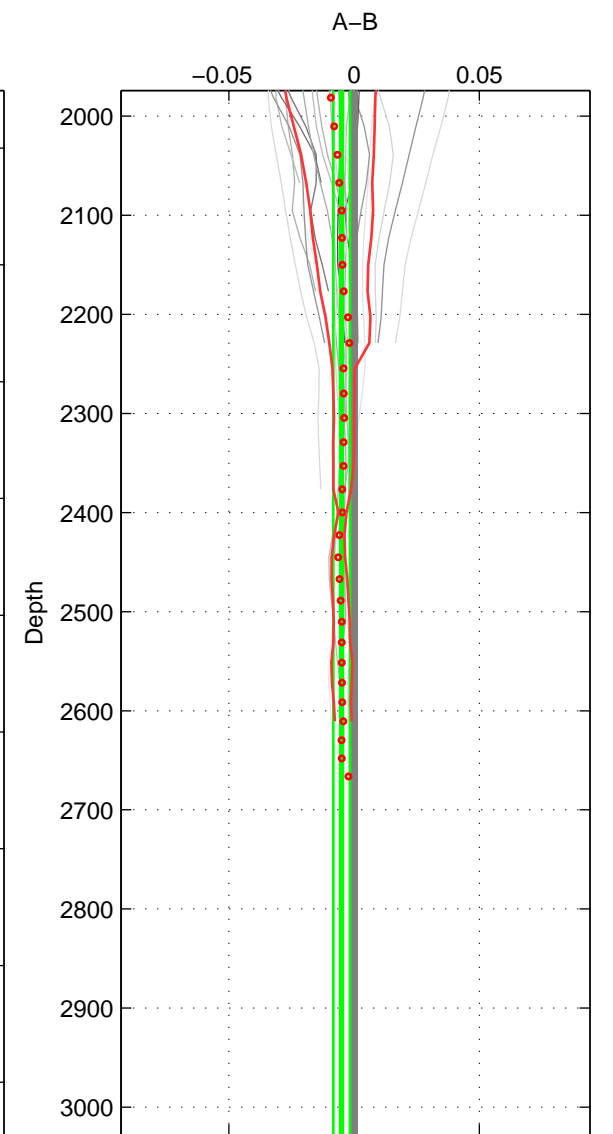

Cruise A (red). Date: Jul 1990 Cruisename: 295-64TR19900701

Cruise B (blue). Date: Apr 1991 Cruisename: 297-64TR19910408

*** "Favourite" values are those of space 1.

	Offset	O.StDev	Ratio	R.Stdev	Rating
SIGMA:	-0.007	0.006	1.000	0.000	4
THETA:	-0.007	0.004	1.000	0.000	3
DEPTH:	-0.005	0.003	1.000	0.000	3
FAV.:	-0.007	0.006	1.000	0.000	4

Profiles of A: 7
 Profiles of B: 9
 Diff profs : 27
 WMoffset (A-B): -0.007332
 WMoffset stdev: 0.0056025
 WMratio (A/B): 0.99979
 WMratio stdev: 0.00016016

Quality (1-5): 4

Profiles of A: 7
 Profiles of B: 9
 Diff profs : 27
 WMoffset (A-B): -0.0074208
 WMoffset stdev: 0.0044338
 WMratio (A/B): 0.99979
 WMratio stdev: 0.00012674

Quality (1-5): 3

Profiles of A: 7
 Profiles of B: 9
 Diff profs : 27
 WMoffset (A-B): -0.0049648
 WMoffset stdev: 0.0032927
 WMratio (A/B): 0.99986
 WMratio stdev: 9.4143e-05

Quality (1-5): 3