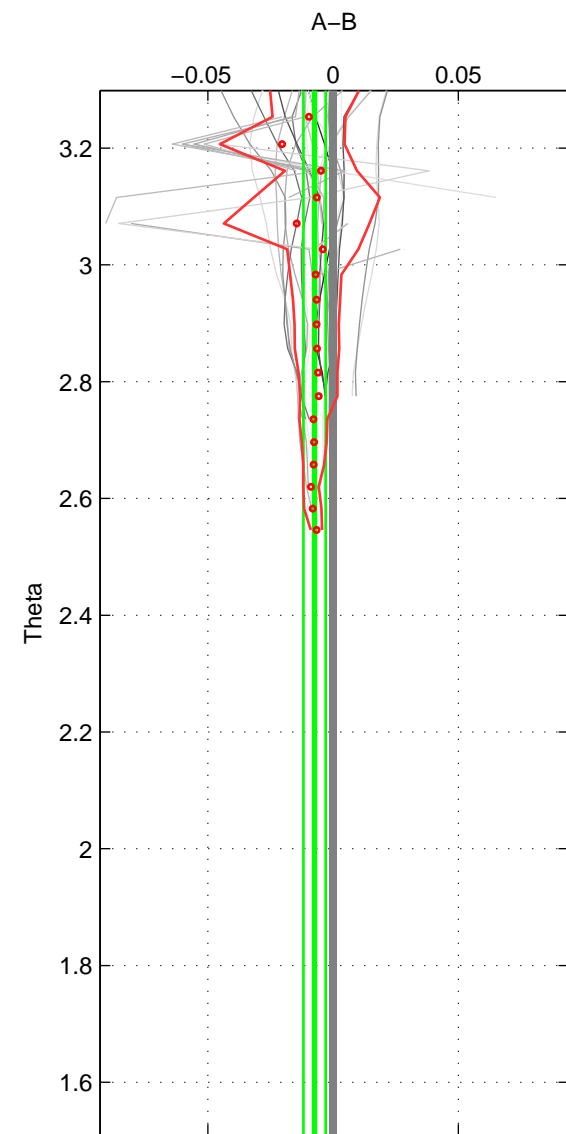

Cruise A (red). Date: Jul 1990 Cruisename: 295-64TR19900701

Cruise B (blue). Date: Apr 1991 Cruisename: 297-64TR19910408

*** "Favourite" values are those of space 1.

	Offset	O.StDev	Ratio	R.Stdev	Rating
SIGMA:	-0.007	0.006	1.000	0.000	4
THETA:	-0.007	0.004	1.000	0.000	3
DEPTH:	-0.005	0.003	1.000	0.000	3
FAV.:	-0.007	0.006	1.000	0.000	4

Profiles of A: 7
 Profiles of B: 9
 Diff profs : 27
 WMoffset (A-B): -0.007332
 WMoffset stdev: 0.0056025
 WMratio (A/B): 0.99979
 WMratio stdev: 0.00016016

Quality (1-5): 4

Profiles of A: 7
 Profiles of B: 9
 Diff profs : 27
 WMoffset (A-B): -0.0074208
 WMoffset stdev: 0.0044338
 WMratio (A/B): 0.99979
 WMratio stdev: 0.00012674

Quality (1-5): 3

Profiles of A: 7
 Profiles of B: 9
 Diff profs : 27
 WMoffset (A-B): -0.0049648
 WMoffset stdev: 0.0032927
 WMratio (A/B): 0.99986
 WMratio stdev: 9.4143e-05

Quality (1-5): 3