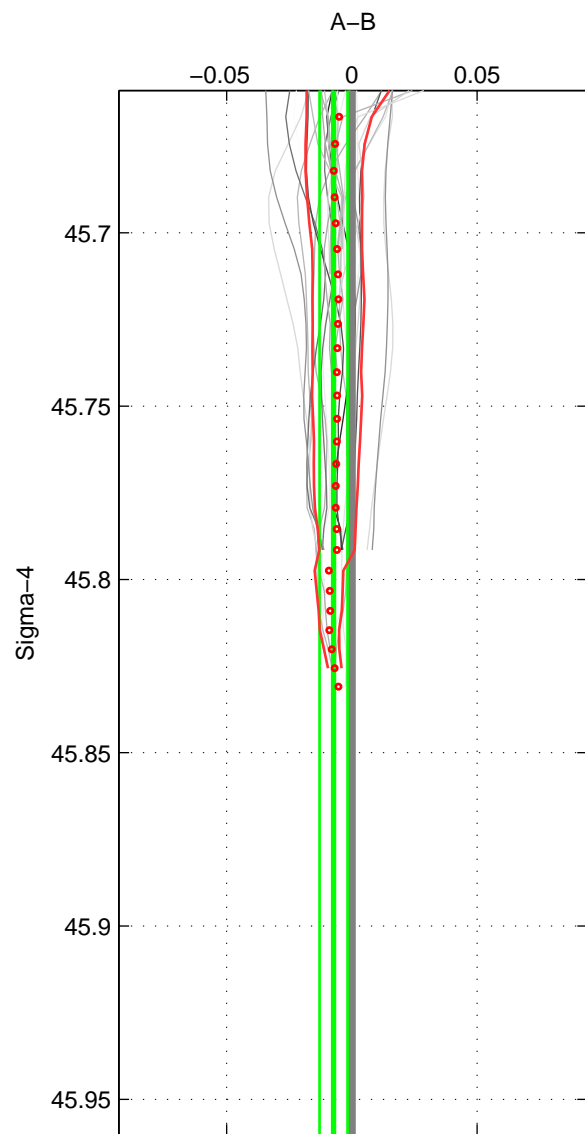

Cruise A (red). Date: Jul 1990 Cruisename: 295-64TR19900701

Cruise B (blue). Date: Apr 1991 Cruisename: 297-64TR19910408

*** "Favourite" values are those of space 1.

	Offset	O.StDev	Ratio	R.Stdev	Rating
SIGMA:	-0.007	0.006	1.000	0.000	4
THETA:	-0.007	0.004	1.000	0.000	3
DEPTH:	-0.005	0.003	1.000	0.000	3
FAV.:	-0.007	0.006	1.000	0.000	4

Profiles of A: 7
 Profiles of B: 9
 Diff profs : 27
 WMoffset (A-B): -0.007332
 WMoffset stdev: 0.0056025
 WMratio (A/B): 0.99979
 WMratio stdev: 0.00016016

Quality (1-5): 4

Profiles of A: 7
 Profiles of B: 9
 Diff profs : 27
 WMoffset (A-B): -0.0074208
 WMoffset stdev: 0.0044338
 WMratio (A/B): 0.99979
 WMratio stdev: 0.00012674

Quality (1-5): 3

Profiles of A: 7
 Profiles of B: 9
 Diff profs : 27
 WMoffset (A-B): -0.0049648
 WMoffset stdev: 0.0032927
 WMratio (A/B): 0.99986
 WMratio stdev: 9.4143e-05

Quality (1-5): 3