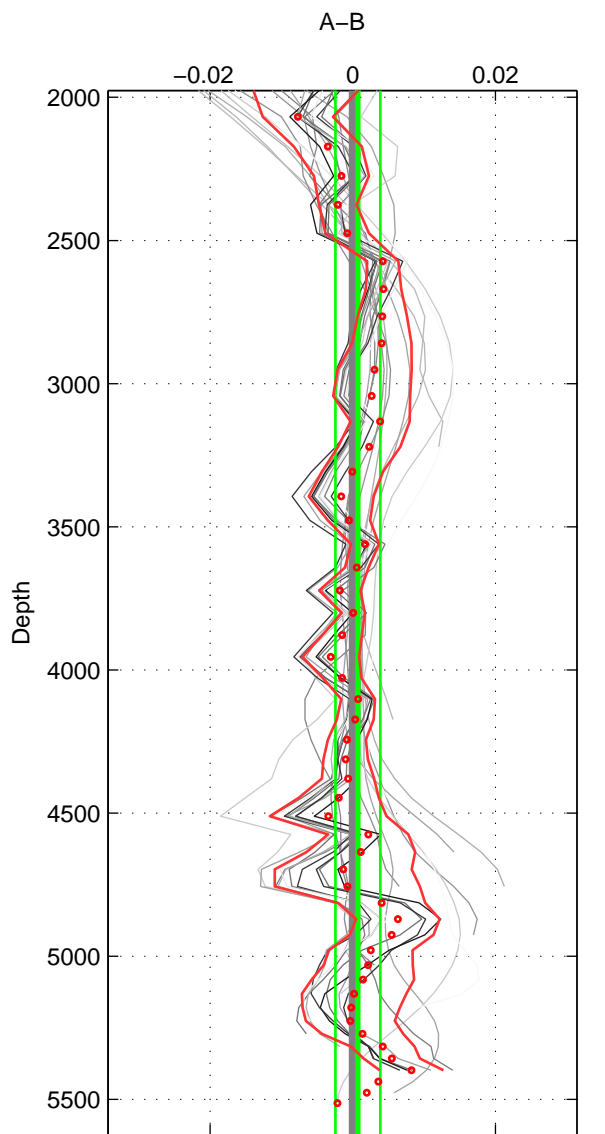

Cruise A (red). Date: Jul 2004 Cruisename: 169-06MT20040710

Cruise B (blue). Date: Jul 1981 Cruisename: 220-316N19810401

*** "Favourite" values are means of spaces 1 2 3.

	Offset	O.StDev	Ratio	R.Stdev	Rating
SIGMA:	-0.003	0.002	1.000	0.000	5
THETA:	-0.002	0.001	1.000	0.000	5
DEPTH:	0.001	0.003	1.000	0.000	5
FAV. :	-0.001	0.002	1.000	0.000	5

Profiles of A: 27
 Profiles of B: 3
 Diff profs : 34
 WMoffset (A-B): -0.0026197
 WMoffset stdev: 0.0019898
 WMratio (A/B): 0.99992
 WMratio stdev: 5.7011e-05

Quality (1-5): 5

Profiles of A: 27
 Profiles of B: 3
 Diff profs : 34
 WMoffset (A-B): -0.001641
 WMoffset stdev: 0.0014733
 WMratio (A/B): 0.99995
 WMratio stdev: 4.2216e-05

Quality (1-5): 5

Profiles of A: 27
 Profiles of B: 3
 Diff profs : 34
 WMoffset (A-B): 0.00071514
 WMoffset stdev: 0.0031472
 WMratio (A/B): 1
 WMratio stdev: 9.0149e-05

Quality (1-5): 5