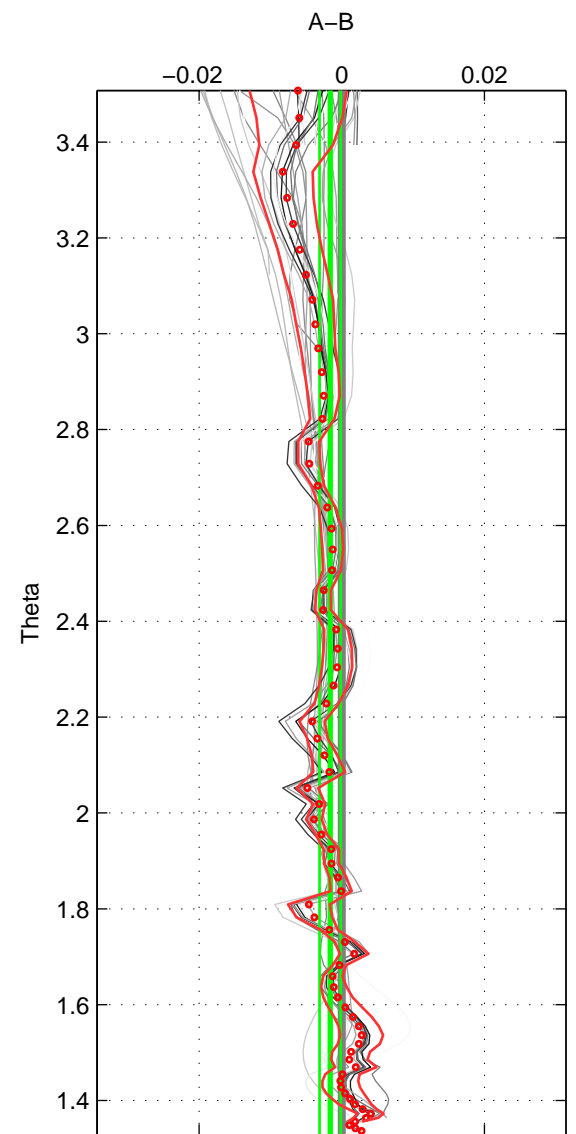

Cruise A (red). Date: Jul 2004 Cruisename: 169-06MT20040710

Cruise B (blue). Date: Jul 1981 Cruisename: 220-316N19810401

*** "Favourite" values are means of spaces 1 2 3.

	Offset	O.StDev	Ratio	R.Stdev	Rating
SIGMA:	-0.003	0.002	1.000	0.000	5
THETA:	-0.002	0.001	1.000	0.000	5
DEPTH:	0.001	0.003	1.000	0.000	5
FAV. :	-0.001	0.002	1.000	0.000	5

Profiles of A: 27
 Profiles of B: 3
 Diff profs : 34
 WMoffset (A-B): -0.0026197
 WMoffset stdev: 0.0019898
 WMratio (A/B): 0.99992
 WMratio stdev: 5.7011e-05

Quality (1-5): 5

Profiles of A: 27
 Profiles of B: 3
 Diff profs : 34
 WMoffset (A-B): -0.001641
 WMoffset stdev: 0.0014733
 WMratio (A/B): 0.99995
 WMratio stdev: 4.2216e-05

Quality (1-5): 5

Profiles of A: 27
 Profiles of B: 3
 Diff profs : 34
 WMoffset (A-B): 0.00071514
 WMoffset stdev: 0.0031472
 WMratio (A/B): 1
 WMratio stdev: 9.0149e-05

Quality (1-5): 5