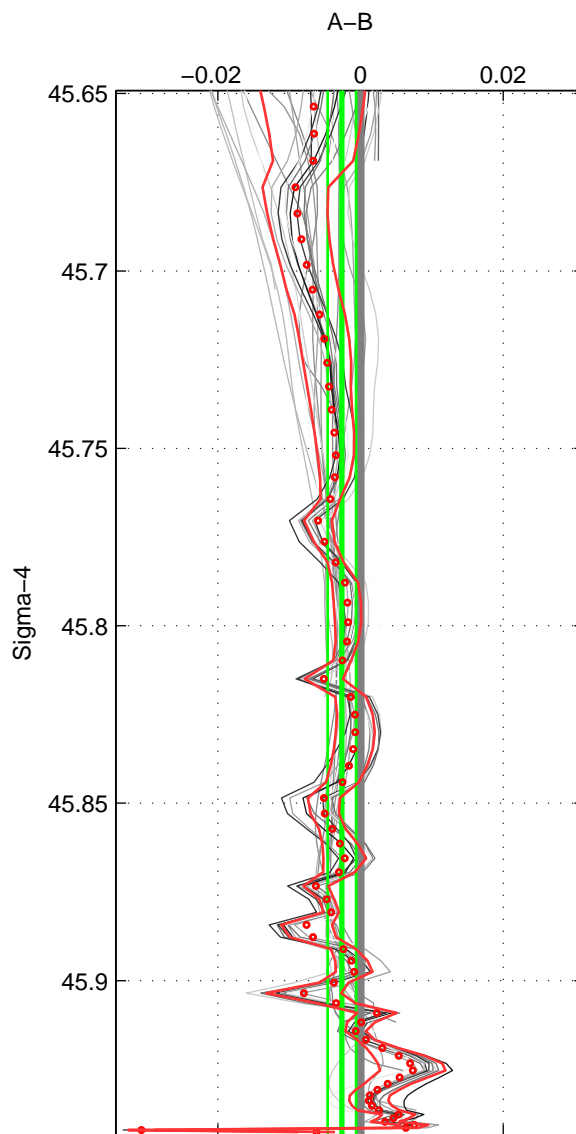

Cruise A (red). Date: Jul 2004 Cruisename: 169-06MT20040710

Cruise B (blue). Date: Jul 1981 Cruisename: 220-316N19810401

*** "Favourite" values are means of spaces 1 2 3.

	Offset	O.StDev	Ratio	R.Stdev	Rating
SIGMA:	-0.003	0.002	1.000	0.000	5
THETA:	-0.002	0.001	1.000	0.000	5
DEPTH:	0.001	0.003	1.000	0.000	5
FAV. :	-0.001	0.002	1.000	0.000	5

Profiles of A: 27
 Profiles of B: 3
 Diff profs : 34
 WMoffset (A-B): -0.0026197
 WMoffset stdev: 0.0019898
 WMratio (A/B): 0.99992
 WMratio stdev: 5.7011e-05

Quality (1-5): 5

Profiles of A: 27
 Profiles of B: 3
 Diff profs : 34
 WMoffset (A-B): -0.001641
 WMoffset stdev: 0.0014733
 WMratio (A/B): 0.99995
 WMratio stdev: 4.2216e-05

Quality (1-5): 5

Profiles of A: 27
 Profiles of B: 3
 Diff profs : 34
 WMoffset (A-B): 0.00071514
 WMoffset stdev: 0.0031472
 WMratio (A/B): 1
 WMratio stdev: 9.0149e-05

Quality (1-5): 5