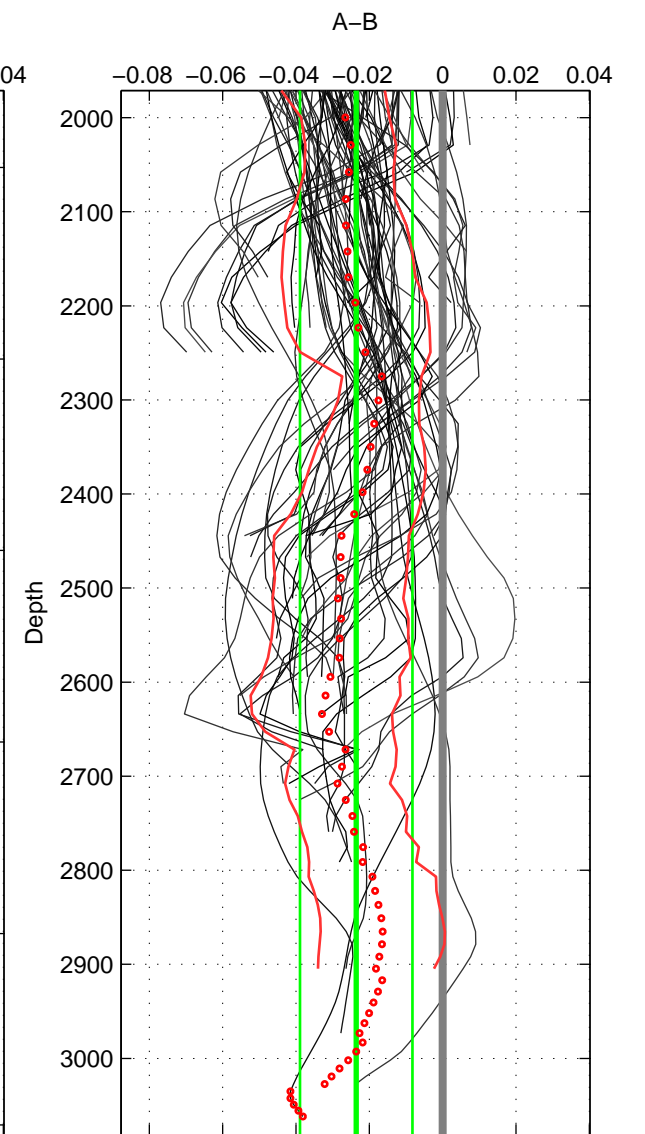

Cruise A (red). Date: Aug 1999 Cruisename: 158-06MT19990813

Cruise B (blue). Date: Jul 2003 Cruisename: 165-06MT20030626

\*\*\* "Favourite" values are means of spaces 1 2 3.

	Offset	O.StDev	Ratio	R.Stdev	Rating
SIGMA:	-0.035	0.007	0.999	0.000	4
THETA:	-0.032	0.009	0.999	0.000	4
DEPTH:	-0.024	0.015	0.999	0.000	4
FAV.:	-0.030	0.010	0.999	0.000	4

Profiles of A: 23  
 Profiles of B: 36  
 Diff profs : 100  
 WMoffset (A-B): -0.035391  
 WMoffset stdev: 0.0067856  
 WMratio (A/B): 0.99899  
 WMratio stdev: 0.00019431

Quality (1-5): 4

Profiles of A: 23  
 Profiles of B: 36  
 Diff profs : 100  
 WMoffset (A-B): -0.03209  
 WMoffset stdev: 0.009347  
 WMratio (A/B): 0.99908  
 WMratio stdev: 0.00026774

Quality (1-5): 4

Profiles of A: 23  
 Profiles of B: 36  
 Diff profs : 100  
 WMoffset (A-B): -0.023554  
 WMoffset stdev: 0.015336  
 WMratio (A/B): 0.99933  
 WMratio stdev: 0.0004393

Quality (1-5): 4