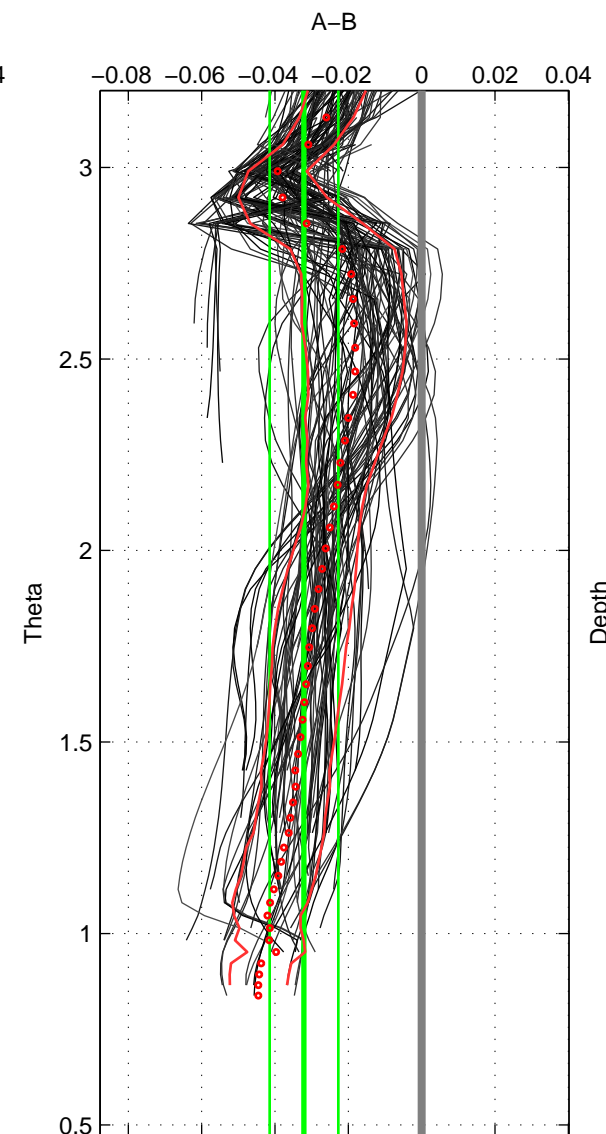

Cruise A (red). Date: Aug 1999 Cruisename: 158-06MT19990813

Cruise B (blue). Date: Jul 2003 Cruisename: 165-06MT20030626

\*\*\* "Favourite" values are means of spaces 1 2 3.

	Offset	O.StDev	Ratio	R.Stdev	Rating
SIGMA:	-0.035	0.007	0.999	0.000	4
THETA:	-0.032	0.009	0.999	0.000	4
DEPTH:	-0.024	0.015	0.999	0.000	4
FAV.:	-0.030	0.010	0.999	0.000	4

Profiles of A: 23  
 Profiles of B: 36  
 Diff profs : 100  
 WMoffset (A-B): -0.035391  
 WMoffset stdev: 0.0067856  
 WMratio (A/B): 0.99899  
 WMratio stdev: 0.00019431

Quality (1-5): 4

Profiles of A: 23  
 Profiles of B: 36  
 Diff profs : 100  
 WMoffset (A-B): -0.03209  
 WMoffset stdev: 0.009347  
 WMratio (A/B): 0.99908  
 WMratio stdev: 0.00026774

Quality (1-5): 4

Profiles of A: 23  
 Profiles of B: 36  
 Diff profs : 100  
 WMoffset (A-B): -0.023554  
 WMoffset stdev: 0.015336  
 WMratio (A/B): 0.99933  
 WMratio stdev: 0.0004393

Quality (1-5): 4