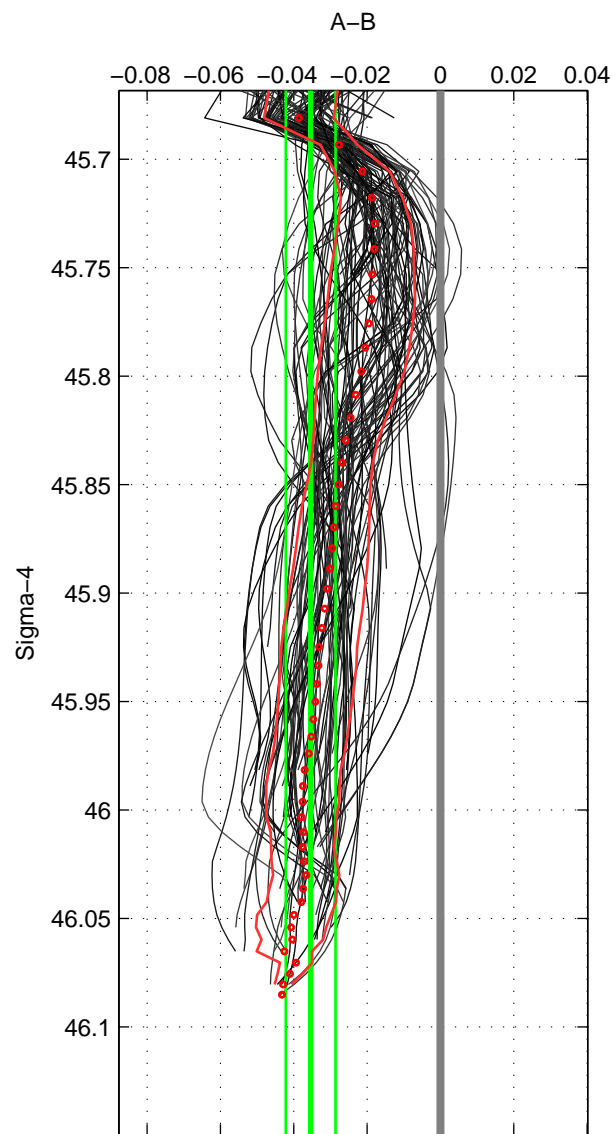

Cruise A (red). Date: Aug 1999 Cruisename: 158-06MT19990813

Cruise B (blue). Date: Jul 2003 Cruisename: 165-06MT20030626

\*\*\* "Favourite" values are means of spaces 1 2 3.

	Offset	O.StDev	Ratio	R.Stdev	Rating
SIGMA:	-0.035	0.007	0.999	0.000	4
THETA:	-0.032	0.009	0.999	0.000	4
DEPTH:	-0.024	0.015	0.999	0.000	4
FAV.:	-0.030	0.010	0.999	0.000	4

Profiles of A: 23  
 Profiles of B: 36  
 Diff profs : 100  
 WMoffset (A-B): -0.035391  
 WMoffset stdev: 0.0067856  
 WMratio (A/B): 0.99899  
 WMratio stdev: 0.00019431

Quality (1-5): 4

Profiles of A: 23  
 Profiles of B: 36  
 Diff profs : 100  
 WMoffset (A-B): -0.03209  
 WMoffset stdev: 0.009347  
 WMratio (A/B): 0.99908  
 WMratio stdev: 0.00026774

Quality (1-5): 4

Profiles of A: 23  
 Profiles of B: 36  
 Diff profs : 100  
 WMoffset (A-B): -0.023554  
 WMoffset stdev: 0.015336  
 WMratio (A/B): 0.99933  
 WMratio stdev: 0.0004393

Quality (1-5): 4