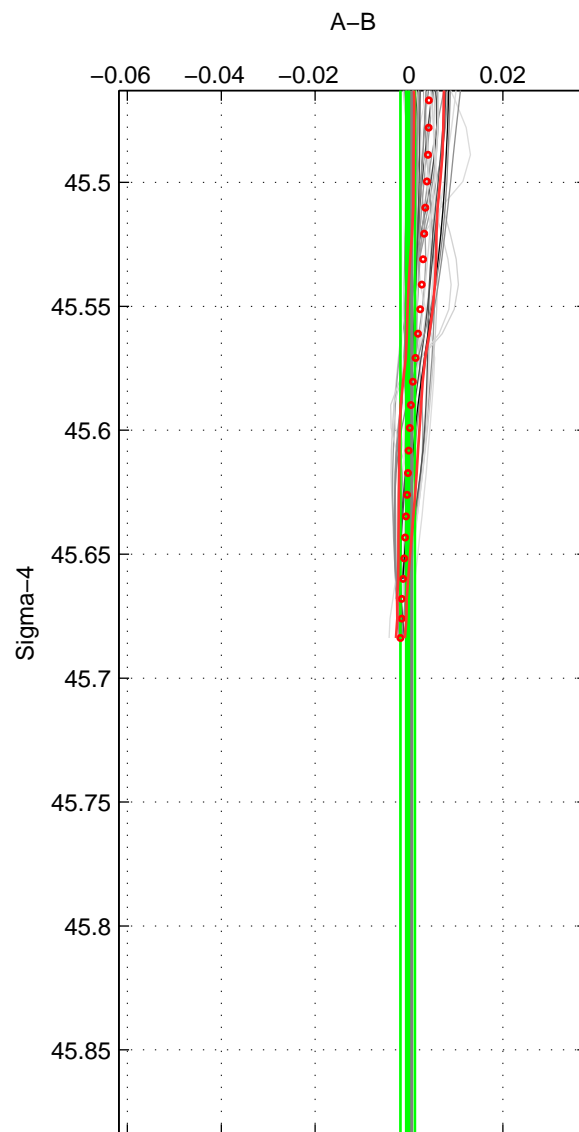

Cruise A (red). Date: Aug 2012 Cruisename: 627-49RY20120726

Cruise B (blue). Date: Jun 1997 Cruisename: 681-49UP19970530

*** "Favourite" values are those of space 1.

	Offset	O.StDev	Ratio	R.Stdev	Rating
SIGMA:	-0.000	0.002	1.000	0.000	5
THETA:	-0.000	0.003	1.000	0.000	4
DEPTH:	-0.008	0.000	1.000	0.000	3
FAV.:	-0.000	0.002	1.000	0.000	5

Profiles of A: 14
 Profiles of B: 5
 Diff profs : 37
 WMoffset (A-B): -0.00030793
 WMoffset stdev: 0.0015412
 WMratio (A/B): 0.99999
 WMratio stdev: 4.4572e-05

Quality (1-5): 5

Profiles of A: 14
 Profiles of B: 5
 Diff profs : 37
 WMoffset (A-B): -6.9442e-06
 WMoffset stdev: 0.002841
 WMratio (A/B): 1
 WMratio stdev: 8.2179e-05

Quality (1-5): 4

Profiles of A: 14
 Profiles of B: 5
 Diff profs : 37
 WMoffset (A-B): -0.0083759
 WMoffset stdev: 0.00043615
 WMratio (A/B): 0.99976
 WMratio stdev: 1.2766e-05

Quality (1-5): 3

Please note that statistics are bad.