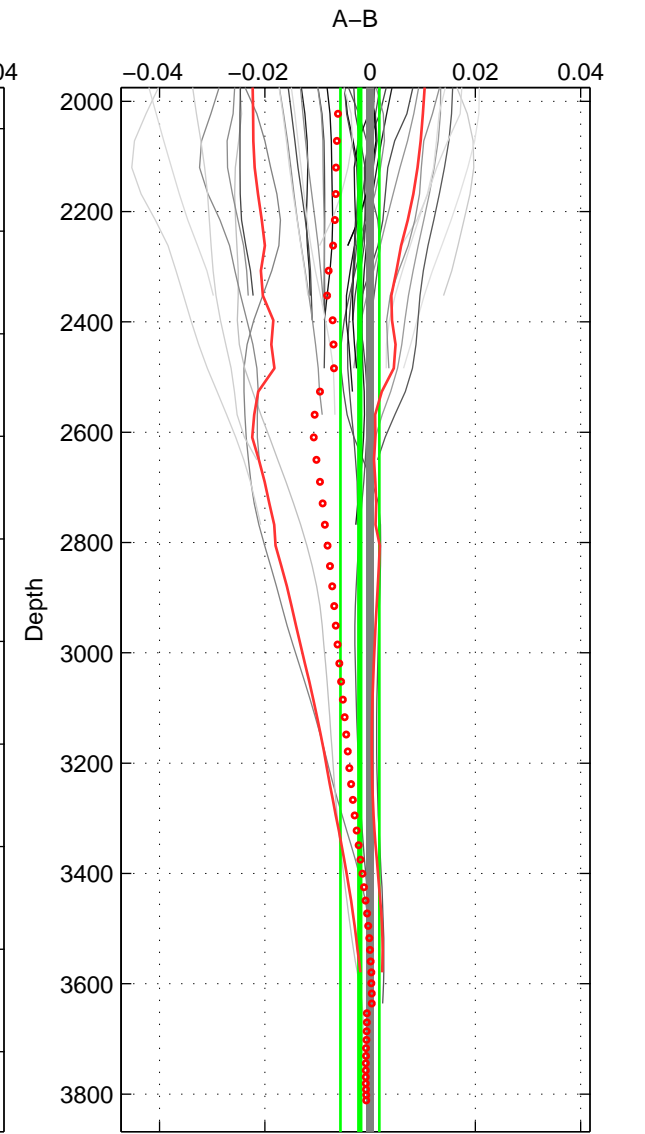

Cruise A (red). Date: Dec 2010 Cruisename: 130-06AQ20101128
 Cruise B (blue). Date: Mar 2010 Cruisename: 256-33RO20100308

*** "Favourite" values are means of spaces 1 2.

	Offset	O.StDev	Ratio	R.Stdev	Rating
SIGMA:	-0.003	0.002	1.000	0.000	5
THETA:	-0.003	0.001	1.000	0.000	5
DEPTH:	-0.002	0.004	1.000	0.000	4
FAV.:	-0.003	0.002	1.000	0.000	5

Profiles of A: 8
 Profiles of B: 11
 Diff profs: 43
 WMoffset (A-B): -0.0030891
 WMoffset stdev: 0.0020105
 WMratio (A/B): 0.99991
 WMratio stdev: 5.7974e-05

Quality (1-5): 5

Profiles of A: 8
 Profiles of B: 11
 Diff profs: 43
 WMoffset (A-B): -0.003223
 WMoffset stdev: 0.0013572
 WMratio (A/B): 0.99991
 WMratio stdev: 3.9138e-05

Quality (1-5): 5

Profiles of A: 8
 Profiles of B: 11
 Diff profs: 43
 WMoffset (A-B): -0.0019524
 WMoffset stdev: 0.0036999
 WMratio (A/B): 0.99994
 WMratio stdev: 0.00010666

Quality (1-5): 4