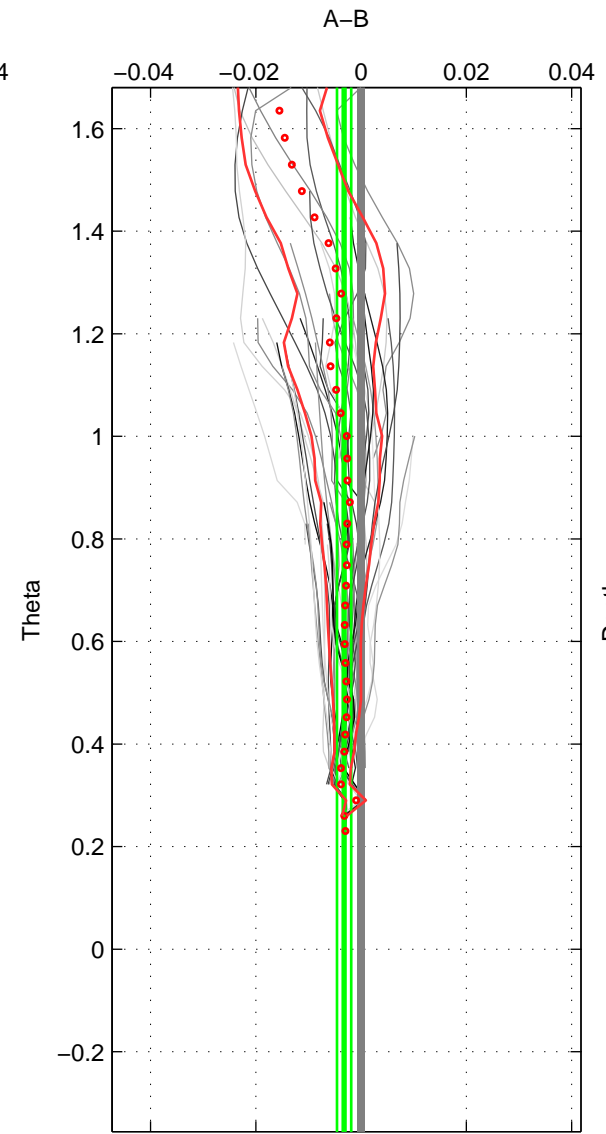

Cruise A (red). Date: Dec 2010 Cruisename: 130-06AQ20101128
 Cruise B (blue). Date: Mar 2010 Cruisename: 256-33RO20100308

*** "Favourite" values are means of spaces 1 2.

	Offset	O.StDev	Ratio	R.Stdev	Rating
SIGMA:	-0.003	0.002	1.000	0.000	5
THETA:	-0.003	0.001	1.000	0.000	5
DEPTH:	-0.002	0.004	1.000	0.000	4
FAV.:	-0.003	0.002	1.000	0.000	5

Profiles of A: 8
 Profiles of B: 11
 Diff profs: 43
 WMoffset (A-B): -0.0030891
 WMoffset stdev: 0.0020105
 WMratio (A/B): 0.99991
 WMratio stdev: 5.7974e-05

Quality (1-5): 5

Profiles of A: 8
 Profiles of B: 11
 Diff profs: 43
 WMoffset (A-B): -0.003223
 WMoffset stdev: 0.0013572
 WMratio (A/B): 0.99991
 WMratio stdev: 3.9138e-05

Quality (1-5): 5

Profiles of A: 8
 Profiles of B: 11
 Diff profs: 43
 WMoffset (A-B): -0.0019524
 WMoffset stdev: 0.0036999
 WMratio (A/B): 0.99994
 WMratio stdev: 0.00010666

Quality (1-5): 4