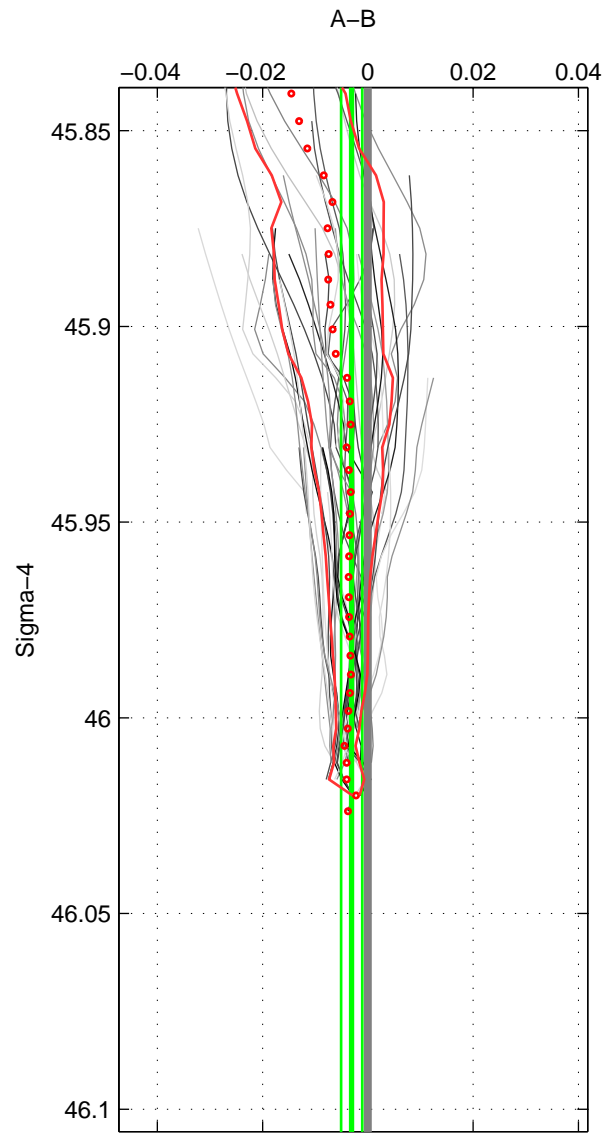

Cruise A (red). Date: Dec 2010 Cruisename: 130-06AQ20101128
 Cruise B (blue). Date: Mar 2010 Cruisename: 256-33RO20100308

*** "Favourite" values are means of spaces 1 2.

	Offset	O.StDev	Ratio	R.Stdev	Rating
SIGMA:	-0.003	0.002	1.000	0.000	5
THETA:	-0.003	0.001	1.000	0.000	5
DEPTH:	-0.002	0.004	1.000	0.000	4
FAV.:	-0.003	0.002	1.000	0.000	5

Profiles of A: 8
 Profiles of B: 11
 Diff profs: 43
 WMoffset (A-B): -0.0030891
 WMoffset stdev: 0.0020105
 WMratio (A/B): 0.99991
 WMratio stdev: 5.7974e-05

Quality (1-5): 5

Profiles of A: 8
 Profiles of B: 11
 Diff profs: 43
 WMoffset (A-B): -0.003223
 WMoffset stdev: 0.0013572
 WMratio (A/B): 0.99991
 WMratio stdev: 3.9138e-05

Quality (1-5): 5

Profiles of A: 8
 Profiles of B: 11
 Diff profs: 43
 WMoffset (A-B): -0.0019524
 WMoffset stdev: 0.0036999
 WMratio (A/B): 0.99994
 WMratio stdev: 0.00010666

Quality (1-5): 4