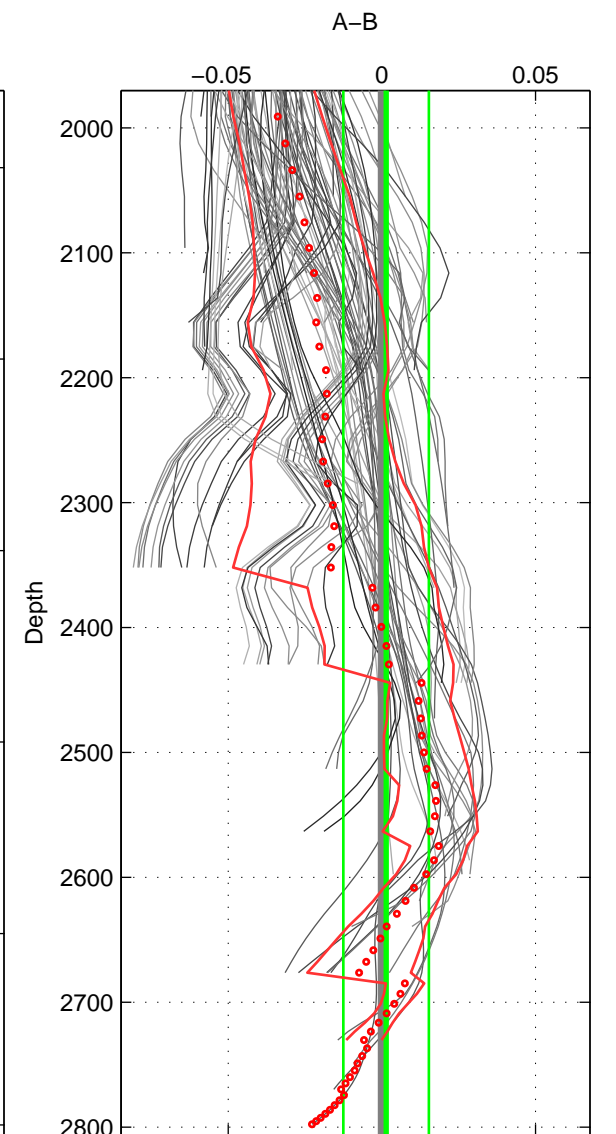

Cruise A (red). Date: Aug 1994 Cruisename: 90-58JH19940723

Cruise B (blue). Date: Jul 2003 Cruisename: 165-06MT20030626

*** "Favourite" values are means of spaces 1 2 3.

	Offset	O.StDev	Ratio	R.Stdev	Rating
SIGMA:	-0.020	0.010	0.999	0.000	4
THETA:	-0.021	0.010	0.999	0.000	4
DEPTH:	0.001	0.014	1.000	0.000	4
FAV.:	-0.013	0.011	1.000	0.000	4

Profiles of A: 11
 Profiles of B: 23
 Diff profs: 100
 WMoffset (A-B): -0.019832
 WMoffset stdev: 0.010333
 WMratio (A/B): 0.99943
 WMratio stdev: 0.00029601

Quality (1-5): 4

Profiles of A: 11
 Profiles of B: 23
 Diff profs: 99
 WMoffset (A-B): -0.021073
 WMoffset stdev: 0.0097079
 WMratio (A/B): 0.9994
 WMratio stdev: 0.00027807

Quality (1-5): 4

Profiles of A: 11
 Profiles of B: 23
 Diff profs: 100
 WMoffset (A-B): 0.001407
 WMoffset stdev: 0.013921
 WMratio (A/B): 1
 WMratio stdev: 0.00039892

Quality (1-5): 4