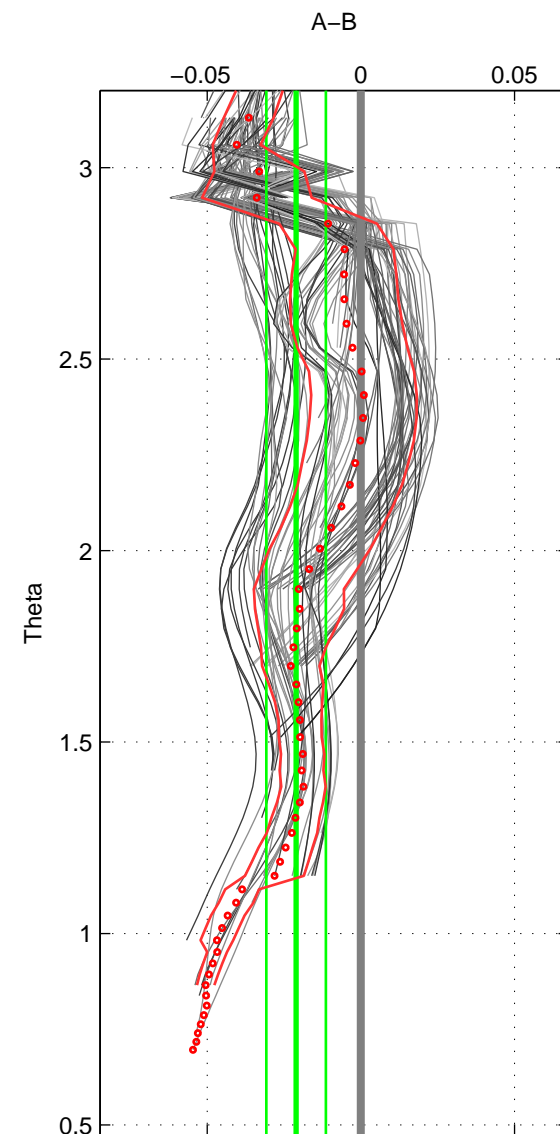

Cruise A (red). Date: Aug 1994 Cruisename: 90-58JH19940723

Cruise B (blue). Date: Jul 2003 Cruisename: 165-06MT20030626

*** "Favourite" values are means of spaces 1 2 3.

	Offset	O.StDev	Ratio	R.Stdev	Rating
SIGMA:	-0.020	0.010	0.999	0.000	4
THETA:	-0.021	0.010	0.999	0.000	4
DEPTH:	0.001	0.014	1.000	0.000	4
FAV.:	-0.013	0.011	1.000	0.000	4

Profiles of A: 11
 Profiles of B: 23
 Diff profs: 100
 WMoffset (A-B): -0.019832
 WMoffset stdev: 0.010333
 WMratio (A/B): 0.99943
 WMratio stdev: 0.00029601

Quality (1-5): 4

Profiles of A: 11
 Profiles of B: 23
 Diff profs: 99
 WMoffset (A-B): -0.021073
 WMoffset stdev: 0.0097079
 WMratio (A/B): 0.9994
 WMratio stdev: 0.00027807

Quality (1-5): 4

Profiles of A: 11
 Profiles of B: 23
 Diff profs: 100
 WMoffset (A-B): 0.001407
 WMoffset stdev: 0.013921
 WMratio (A/B): 1
 WMratio stdev: 0.00039892

Quality (1-5): 4