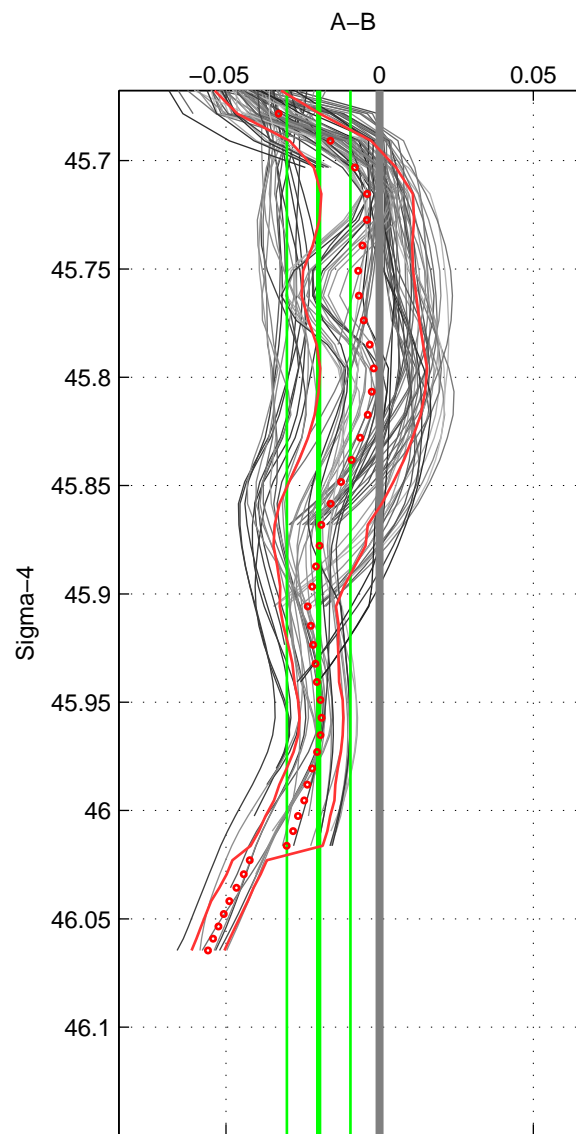

Cruise A (red). Date: Aug 1994 Cruisename: 90-58JH19940723

Cruise B (blue). Date: Jul 2003 Cruisename: 165-06MT20030626

*** "Favourite" values are means of spaces 1 2 3.

	Offset	O.StDev	Ratio	R.Stdev	Rating
SIGMA:	-0.020	0.010	0.999	0.000	4
THETA:	-0.021	0.010	0.999	0.000	4
DEPTH:	0.001	0.014	1.000	0.000	4
FAV.:	-0.013	0.011	1.000	0.000	4

Profiles of A: 11
 Profiles of B: 23
 Diff profs: 100
 WMoffset (A-B): -0.019832
 WMoffset stdev: 0.010333
 WMratio (A/B): 0.99943
 WMratio stdev: 0.00029601

Quality (1-5): 4

Profiles of A: 11
 Profiles of B: 23
 Diff profs: 99
 WMoffset (A-B): -0.021073
 WMoffset stdev: 0.0097079
 WMratio (A/B): 0.9994
 WMratio stdev: 0.00027807

Quality (1-5): 4

Profiles of A: 11
 Profiles of B: 23
 Diff profs: 100
 WMoffset (A-B): 0.001407
 WMoffset stdev: 0.013921
 WMratio (A/B): 1
 WMratio stdev: 0.00039892

Quality (1-5): 4