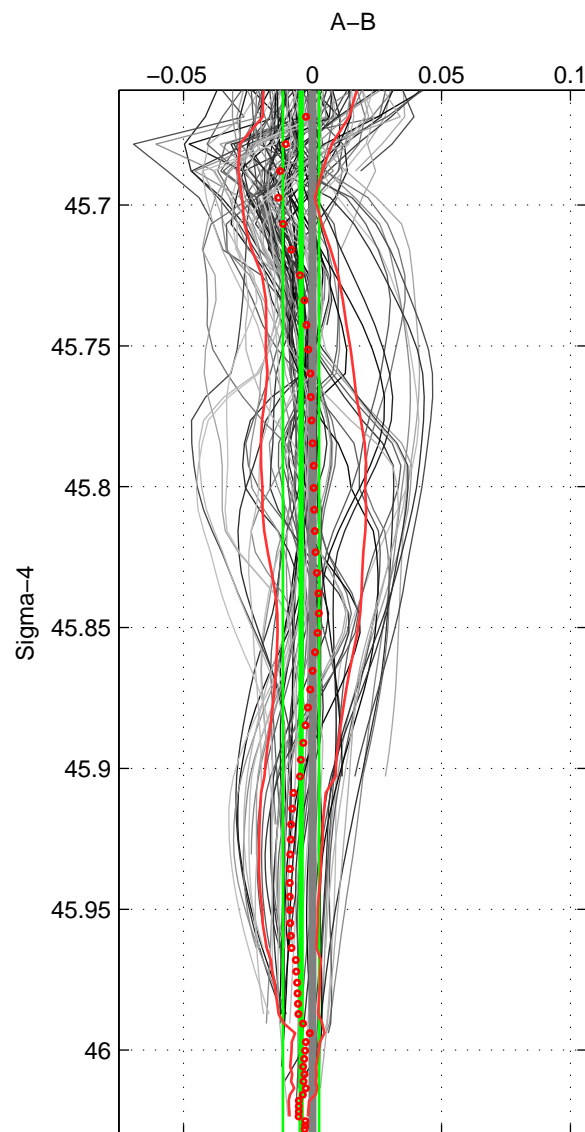

Cruise A (red). Date: Jul 2001 Cruisename: 160-06MT20010620

Cruise B (blue). Date: Jun 2002 Cruisename: 274-35TH20020611

*** "Favourite" values are means of spaces 1 2 3.

	Offset	O.StDev	Ratio	R.Stdev	Rating
SIGMA:	-0.004	0.007	1.000	0.000	4
THETA:	-0.004	0.008	1.000	0.000	4
DEPTH:	-0.005	0.019	1.000	0.001	4
FAV. :	-0.004	0.011	1.000	0.000	4

Profiles of A: 17
 Profiles of B: 14
 Diff profs : 100
 WMoffset (A-B): -0.0044285
 WMoffset stdev: 0.0070269
 WMratio (A/B): 0.99987
 WMratio stdev: 0.00020146

Quality (1-5): 4

Profiles of A: 17
 Profiles of B: 14
 Diff profs : 100
 WMoffset (A-B): -0.0037933
 WMoffset stdev: 0.0078096
 WMratio (A/B): 0.99989
 WMratio stdev: 0.0002239

Quality (1-5): 4

Profiles of A: 17
 Profiles of B: 14
 Diff profs : 100
 WMoffset (A-B): -0.0051786
 WMoffset stdev: 0.018979
 WMratio (A/B): 0.99985
 WMratio stdev: 0.00054378

Quality (1-5): 4