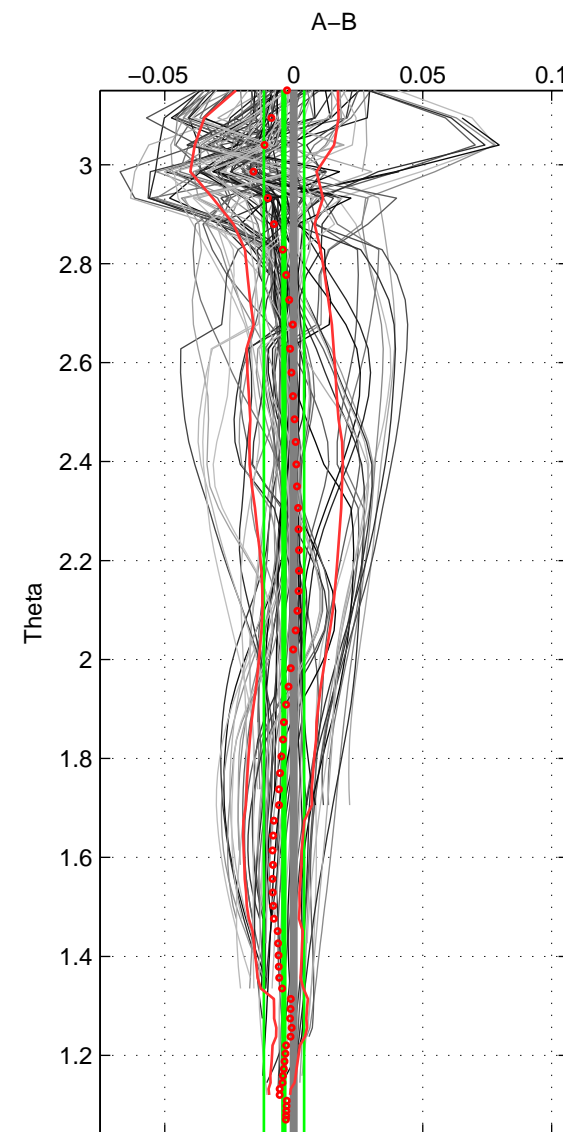

Cruise A (red). Date: Jul 2001 Cruisename: 160-06MT20010620

Cruise B (blue). Date: Jun 2002 Cruisename: 274-35TH20020611

*** "Favourite" values are means of spaces 1 2 3.

	Offset	O.StDev	Ratio	R.Stdev	Rating
SIGMA:	-0.004	0.007	1.000	0.000	4
THETA:	-0.004	0.008	1.000	0.000	4
DEPTH:	-0.005	0.019	1.000	0.001	4
FAV. :	-0.004	0.011	1.000	0.000	4

Profiles of A: 17
 Profiles of B: 14
 Diff profs : 100
 WMoffset (A-B): -0.0044285
 WMoffset stdev: 0.0070269
 WMratio (A/B): 0.99987
 WMratio stdev: 0.00020146

Quality (1-5): 4

Profiles of A: 17
 Profiles of B: 14
 Diff profs : 100
 WMoffset (A-B): -0.0037933
 WMoffset stdev: 0.0078096
 WMratio (A/B): 0.99989
 WMratio stdev: 0.0002239

Quality (1-5): 4

Profiles of A: 17
 Profiles of B: 14
 Diff profs : 100
 WMoffset (A-B): -0.0051786
 WMoffset stdev: 0.018979
 WMratio (A/B): 0.99985
 WMratio stdev: 0.00054378

Quality (1-5): 4