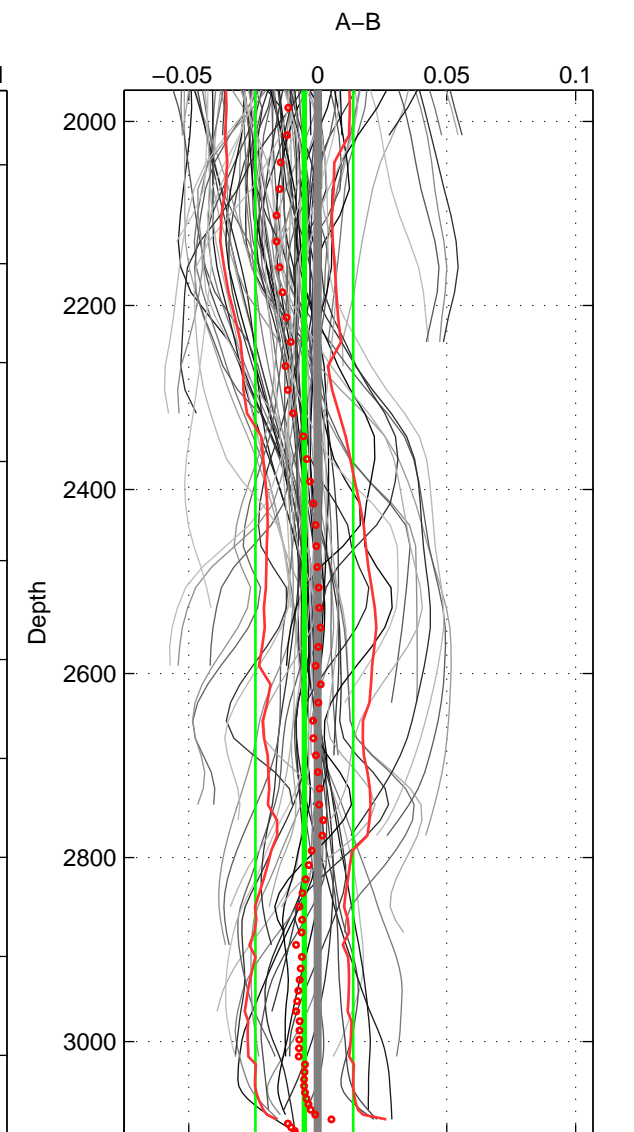

Cruise A (red). Date: Jul 2001 Cruisename: 160-06MT20010620

Cruise B (blue). Date: Jun 2002 Cruisename: 274-35TH20020611

*** "Favourite" values are means of spaces 1 2 3.

	Offset	O.StDev	Ratio	R.Stdev	Rating
SIGMA:	-0.004	0.007	1.000	0.000	4
THETA:	-0.004	0.008	1.000	0.000	4
DEPTH:	-0.005	0.019	1.000	0.001	4
FAV. :	-0.004	0.011	1.000	0.000	4

Profiles of A: 17
 Profiles of B: 14
 Diff profs : 100
 WMoffset (A-B): -0.0044285
 WMoffset stdev: 0.0070269
 WMratio (A/B): 0.99987
 WMratio stdev: 0.00020146

Quality (1-5): 4

Profiles of A: 17
 Profiles of B: 14
 Diff profs : 100
 WMoffset (A-B): -0.0037933
 WMoffset stdev: 0.0078096
 WMratio (A/B): 0.99989
 WMratio stdev: 0.0002239

Quality (1-5): 4

Profiles of A: 17
 Profiles of B: 14
 Diff profs : 100
 WMoffset (A-B): -0.0051786
 WMoffset stdev: 0.018979
 WMratio (A/B): 0.99985
 WMratio stdev: 0.00054378

Quality (1-5): 4