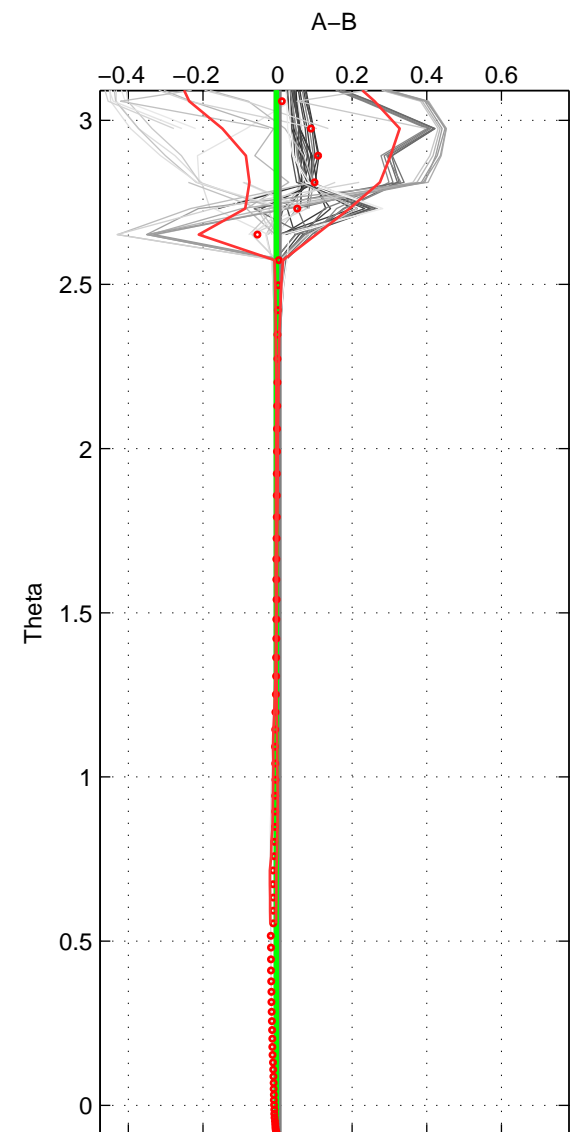

Cruise A (red). Date: Oct 2011 Cruisename: 257-33RO20110926

Cruise B (blue). Date: Apr 1995 Cruisename: 320-74JC19950320

*** "Favourite" values are means of spaces 1 2 3.

	Offset	O.StDev	Ratio	R.Stdev	Rating
SIGMA:	-0.005	0.004	1.000	0.000	5
THETA:	-0.003	0.002	1.000	0.000	5
DEPTH:	0.006	0.011	1.000	0.000	5
FAV.:	-0.001	0.006	1.000	0.000	5

Profiles of A: 8
 Profiles of B: 9
 Diff profs : 52
 WMoffset (A-B): -0.0048314
 WMoffset stdev: 0.0038763
 WMratio (A/B): 0.99986
 WMratio stdev: 0.00011123

Quality (1-5): 5

Profiles of A: 8
 Profiles of B: 9
 Diff profs : 52
 WMoffset (A-B): -0.0032448
 WMoffset stdev: 0.0019128
 WMratio (A/B): 0.99991
 WMratio stdev: 5.4903e-05

Quality (1-5): 5

Profiles of A: 8
 Profiles of B: 9
 Diff profs : 52
 WMoffset (A-B): 0.0055924
 WMoffset stdev: 0.010784
 WMratio (A/B): 1.0002
 WMratio stdev: 0.00030894

Quality (1-5): 5