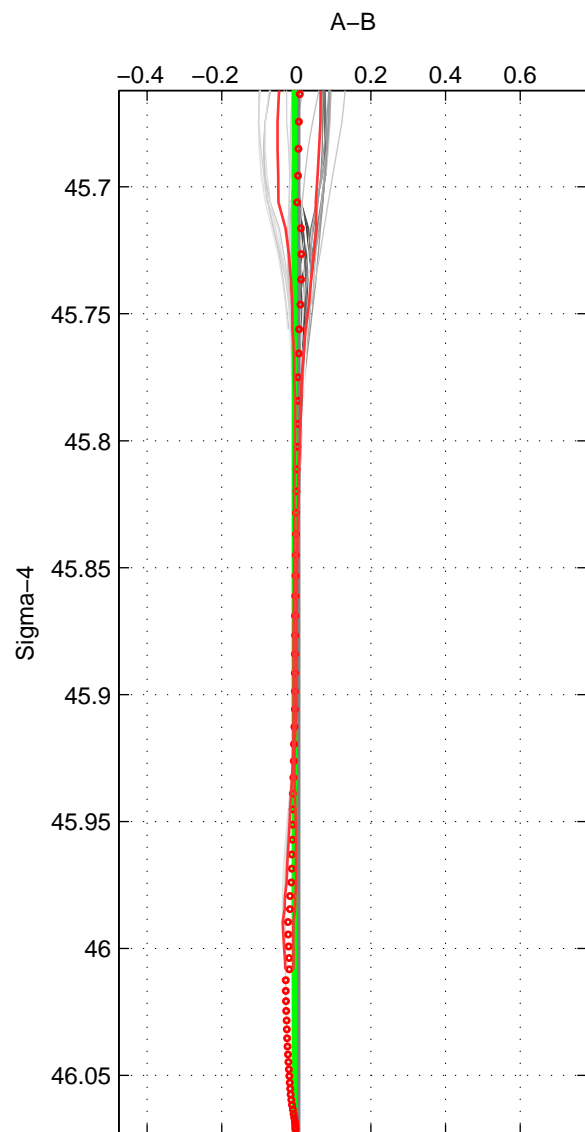

Cruise A (red). Date: Oct 2011 Cruisename: 257-33RO20110926

Cruise B (blue). Date: Apr 1995 Cruisename: 320-74JC19950320

*** "Favourite" values are means of spaces 1 2 3.

	Offset	O.StDev	Ratio	R.Stdev	Rating
SIGMA:	-0.005	0.004	1.000	0.000	5
THETA:	-0.003	0.002	1.000	0.000	5
DEPTH:	0.006	0.011	1.000	0.000	5
FAV.:	-0.001	0.006	1.000	0.000	5

Profiles of A: 8
 Profiles of B: 9
 Diff profs : 52
 WMoffset (A-B): -0.0048314
 WMoffset stdev: 0.0038763
 WMratio (A/B): 0.99986
 WMratio stdev: 0.00011123

Quality (1-5): 5

Profiles of A: 8
 Profiles of B: 9
 Diff profs : 52
 WMoffset (A-B): -0.0032448
 WMoffset stdev: 0.0019128
 WMratio (A/B): 0.99991
 WMratio stdev: 5.4903e-05

Quality (1-5): 5

Profiles of A: 8
 Profiles of B: 9
 Diff profs : 52
 WMoffset (A-B): 0.0055924
 WMoffset stdev: 0.010784
 WMratio (A/B): 1.0002
 WMratio stdev: 0.00030894

Quality (1-5): 5