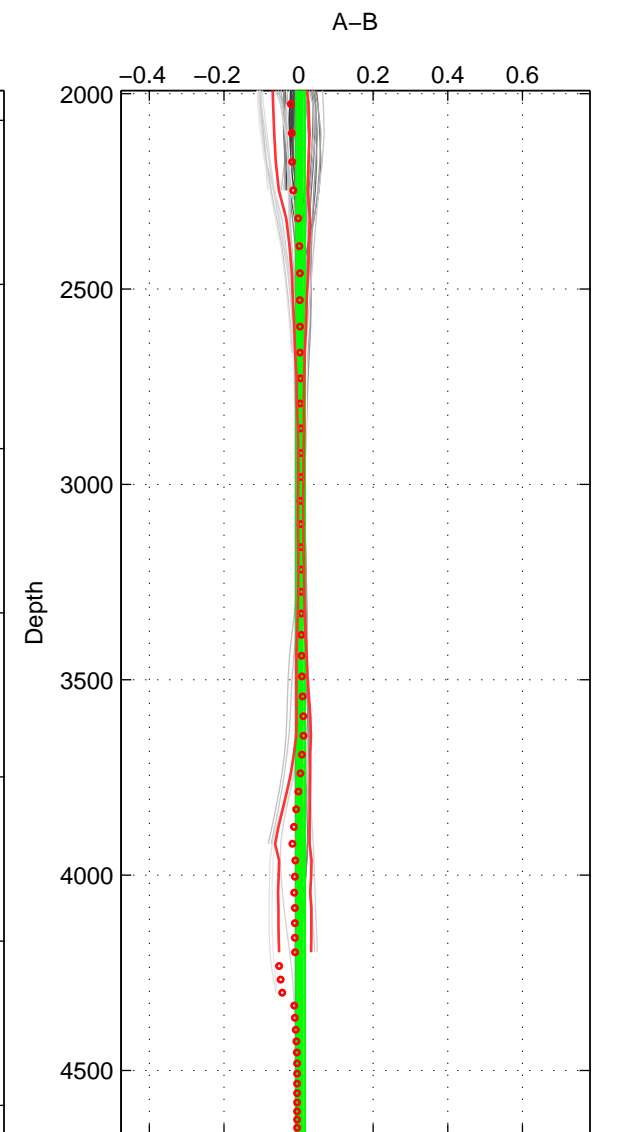

Cruise A (red). Date: Oct 2011 Cruisename: 257-33RO20110926

Cruise B (blue). Date: Apr 1995 Cruisename: 320-74JC19950320

*** "Favourite" values are means of spaces 1 2 3.

	Offset	O.StDev	Ratio	R.Stdev	Rating
SIGMA:	-0.005	0.004	1.000	0.000	5
THETA:	-0.003	0.002	1.000	0.000	5
DEPTH:	0.006	0.011	1.000	0.000	5
FAV.:	-0.001	0.006	1.000	0.000	5

Profiles of A: 8
 Profiles of B: 9
 Diff profs : 52
 WMoffset (A-B): -0.0048314
 WMoffset stdev: 0.0038763
 WMratio (A/B): 0.99986
 WMratio stdev: 0.00011123

Quality (1-5): 5

Profiles of A: 8
 Profiles of B: 9
 Diff profs : 52
 WMoffset (A-B): -0.0032448
 WMoffset stdev: 0.0019128
 WMratio (A/B): 0.99991
 WMratio stdev: 5.4903e-05

Quality (1-5): 5

Profiles of A: 8
 Profiles of B: 9
 Diff profs : 52
 WMoffset (A-B): 0.0055924
 WMoffset stdev: 0.010784
 WMratio (A/B): 1.0002
 WMratio stdev: 0.00030894

Quality (1-5): 5