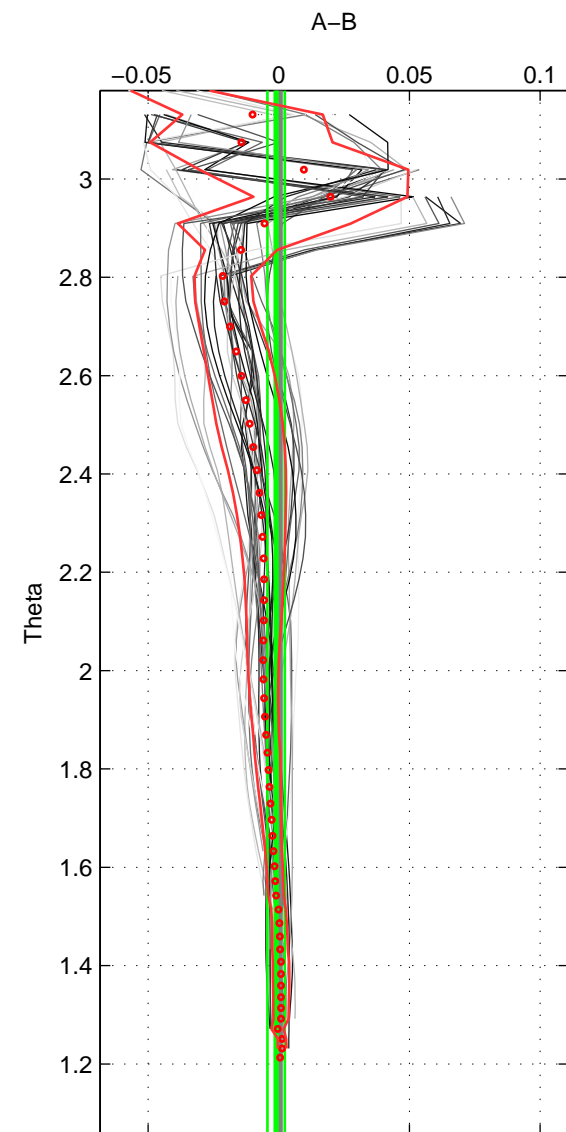

Cruise A (red). Date: Jul 2003 Cruisename: 165-06MT20030626

Cruise B (blue). Date: Apr 1991 Cruisename: 297-64TR19910408

*** "Favourite" values are means of spaces 1 2 3.

	Offset	O.StDev	Ratio	R.Stdev	Rating
SIGMA:	-0.003	0.004	1.000	0.000	4
THETA:	-0.001	0.003	1.000	0.000	4
DEPTH:	-0.016	0.019	1.000	0.001	4
FAV.:	-0.006	0.009	1.000	0.000	4

Profiles of A: 7
 Profiles of B: 7
 Diff profs : 38
 WMoffset (A-B): -0.0026762
 WMoffset stdev: 0.0036341
 WMratio (A/B): 0.99992
 WMratio stdev: 0.00010416

Quality (1-5): 4

Profiles of A: 7
 Profiles of B: 7
 Diff profs : 38
 WMoffset (A-B): -0.00098908
 WMoffset stdev: 0.0033243
 WMratio (A/B): 0.99997
 WMratio stdev: 9.5289e-05

Quality (1-5): 4

Profiles of A: 7
 Profiles of B: 7
 Diff profs : 38
 WMoffset (A-B): -0.015631
 WMoffset stdev: 0.019249
 WMratio (A/B): 0.99955
 WMratio stdev: 0.00055108

Quality (1-5): 4