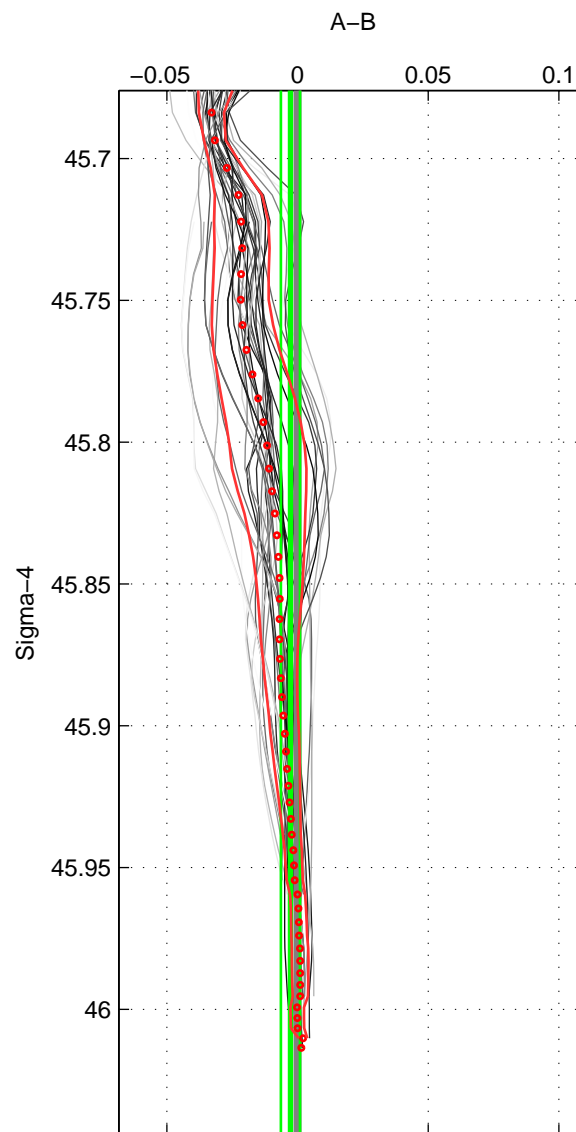

Cruise A (red). Date: Jul 2003 Cruisename: 165-06MT20030626

Cruise B (blue). Date: Apr 1991 Cruisename: 297-64TR19910408

*** "Favourite" values are means of spaces 1 2 3.

	Offset	O.StDev	Ratio	R.Stdev	Rating
SIGMA:	-0.003	0.004	1.000	0.000	4
THETA:	-0.001	0.003	1.000	0.000	4
DEPTH:	-0.016	0.019	1.000	0.001	4
FAV.:	-0.006	0.009	1.000	0.000	4

Profiles of A: 7
 Profiles of B: 7
 Diff profs : 38
 WMoffset (A-B): -0.0026762
 WMoffset stdev: 0.0036341
 WMratio (A/B): 0.99992
 WMratio stdev: 0.00010416

Quality (1-5): 4

Profiles of A: 7
 Profiles of B: 7
 Diff profs : 38
 WMoffset (A-B): -0.00098908
 WMoffset stdev: 0.0033243
 WMratio (A/B): 0.99997
 WMratio stdev: 9.5289e-05

Quality (1-5): 4

Profiles of A: 7
 Profiles of B: 7
 Diff profs : 38
 WMoffset (A-B): -0.015631
 WMoffset stdev: 0.019249
 WMratio (A/B): 0.99955
 WMratio stdev: 0.00055108

Quality (1-5): 4