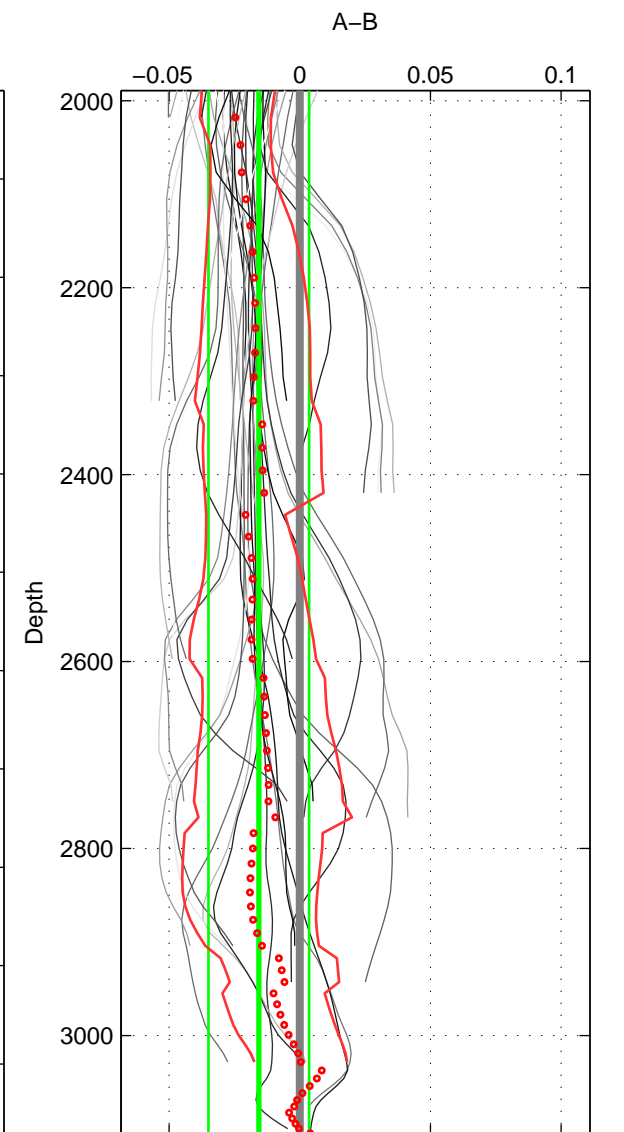

Cruise A (red). Date: Jul 2003 Cruisename: 165-06MT20030626

Cruise B (blue). Date: Apr 1991 Cruisename: 297-64TR19910408

*** "Favourite" values are means of spaces 1 2 3.

	Offset	O.StDev	Ratio	R.Stdev	Rating
SIGMA:	-0.003	0.004	1.000	0.000	4
THETA:	-0.001	0.003	1.000	0.000	4
DEPTH:	-0.016	0.019	1.000	0.001	4
FAV.:	-0.006	0.009	1.000	0.000	4

Profiles of A: 7
 Profiles of B: 7
 Diff profs : 38
 WMoffset (A-B): -0.0026762
 WMoffset stdev: 0.0036341
 WMratio (A/B): 0.99992
 WMratio stdev: 0.00010416

Quality (1-5): 4

Profiles of A: 7
 Profiles of B: 7
 Diff profs : 38
 WMoffset (A-B): -0.00098908
 WMoffset stdev: 0.0033243
 WMratio (A/B): 0.99997
 WMratio stdev: 9.5289e-05

Quality (1-5): 4

Profiles of A: 7
 Profiles of B: 7
 Diff profs : 38
 WMoffset (A-B): -0.015631
 WMoffset stdev: 0.019249
 WMratio (A/B): 0.99955
 WMratio stdev: 0.00055108

Quality (1-5): 4