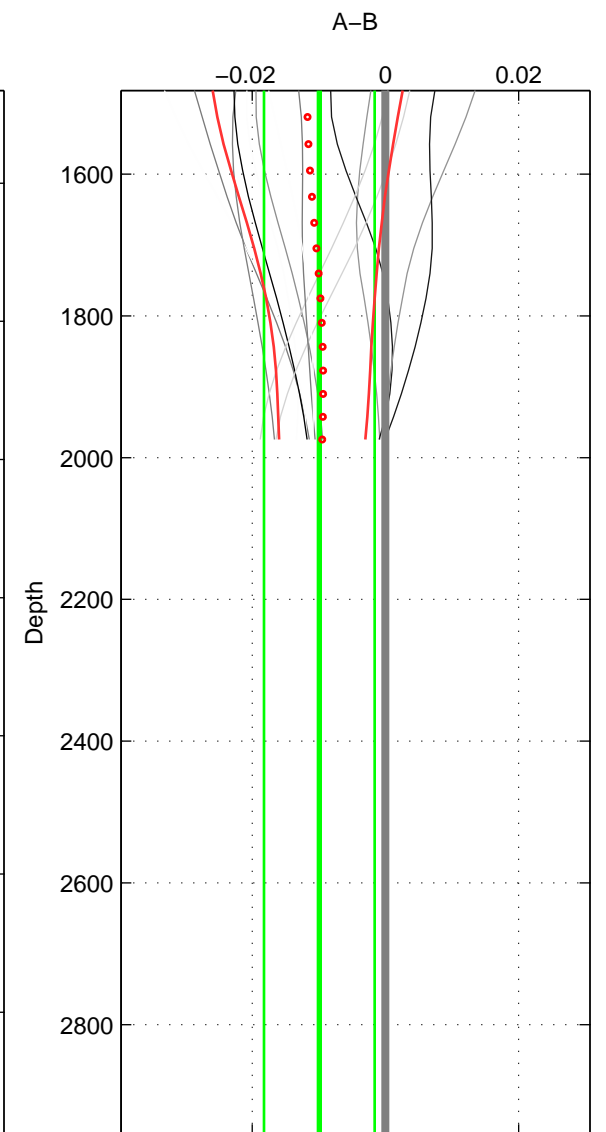

Cruise A (red). Date: Aug 1999 Cruisename: 570-49HO19990719

Cruise B (blue). Date: Jun 1997 Cruisename: 681-49UP19970530

*** "Favourite" values are means of spaces 1 2.

	Offset	O.StDev	Ratio	R.Stdev	Rating
SIGMA:	-0.001	0.003	1.000	0.000	4
THETA:	-0.002	0.006	1.000	0.000	4
DEPTH:	-0.010	0.008	1.000	0.000	3
FAV.:	-0.002	0.004	1.000	0.000	4

Profiles of A: 4
 Profiles of B: 8
 Diff profs : 14
 WMoffset (A-B): -0.0013406
 WMoffset stdev: 0.0031856
 WMratio (A/B): 0.99996
 WMratio stdev: 9.2095e-05

Quality (1-5): 4

Profiles of A: 4
 Profiles of B: 8
 Diff profs : 14
 WMoffset (A-B): -0.0021962
 WMoffset stdev: 0.0057653
 WMratio (A/B): 0.99994
 WMratio stdev: 0.00016667

Quality (1-5): 4

Profiles of A: 4
 Profiles of B: 8
 Diff profs : 14
 WMoffset (A-B): -0.0099238
 WMoffset stdev: 0.0083188
 WMratio (A/B): 0.99971
 WMratio stdev: 0.00024044

Quality (1-5): 3