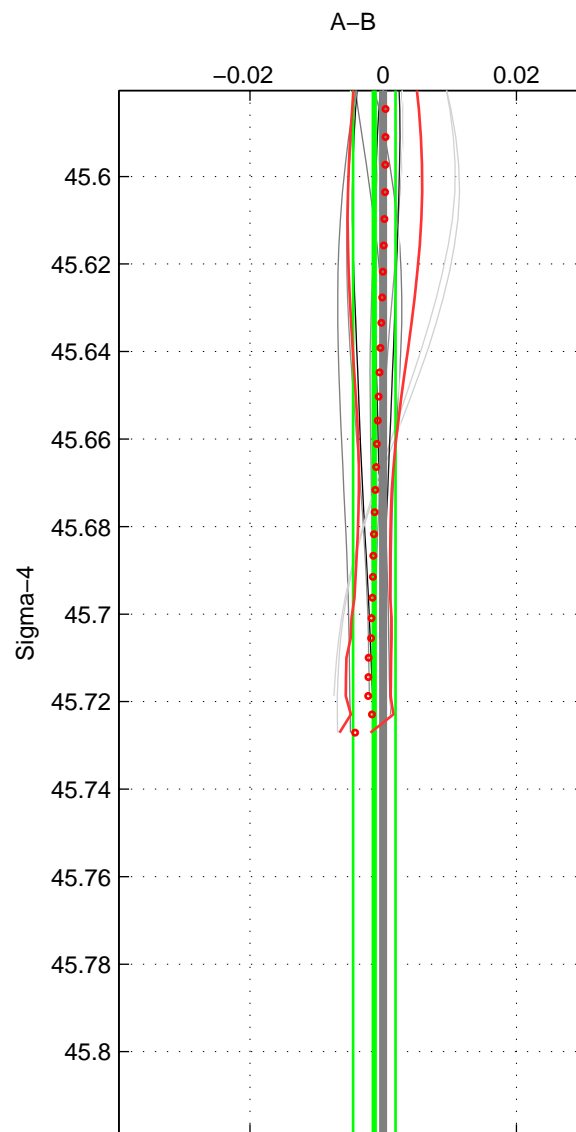

Cruise A (red). Date: Aug 1999 Cruisename: 570-49HO19990719

Cruise B (blue). Date: Jun 1997 Cruisename: 681-49UP19970530

*** "Favourite" values are means of spaces 1 2.

	Offset	O.StDev	Ratio	R.Stdev	Rating
SIGMA:	-0.001	0.003	1.000	0.000	4
THETA:	-0.002	0.006	1.000	0.000	4
DEPTH:	-0.010	0.008	1.000	0.000	3
FAV.:	-0.002	0.004	1.000	0.000	4

Profiles of A: 4
 Profiles of B: 8
 Diff profs : 14
 WMoffset (A-B): -0.0013406
 WMoffset stdev: 0.0031856
 WMratio (A/B): 0.99996
 WMratio stdev: 9.2095e-05

Quality (1-5): 4

Profiles of A: 4
 Profiles of B: 8
 Diff profs : 14
 WMoffset (A-B): -0.0021962
 WMoffset stdev: 0.0057653
 WMratio (A/B): 0.99994
 WMratio stdev: 0.00016667

Quality (1-5): 4

Profiles of A: 4
 Profiles of B: 8
 Diff profs : 14
 WMoffset (A-B): -0.0099238
 WMoffset stdev: 0.0083188
 WMratio (A/B): 0.99971
 WMratio stdev: 0.00024044

Quality (1-5): 3