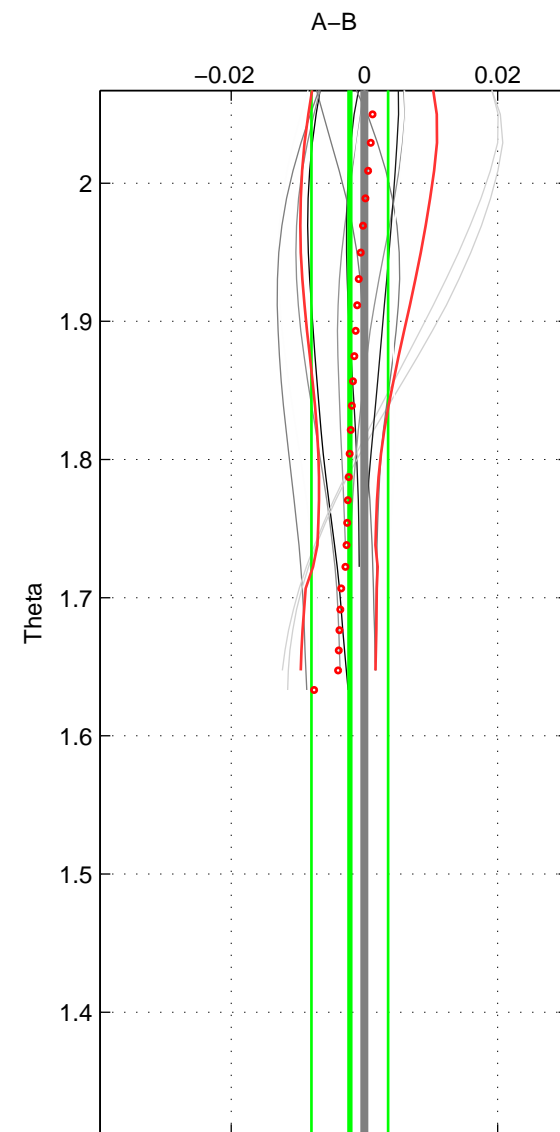

Cruise A (red). Date: Aug 1999 Cruisename: 570-49HO19990719

Cruise B (blue). Date: Jun 1997 Cruisename: 681-49UP19970530

*** "Favourite" values are means of spaces 1 2.

	Offset	O.StDev	Ratio	R.Stdev	Rating
SIGMA:	-0.001	0.003	1.000	0.000	4
THETA:	-0.002	0.006	1.000	0.000	4
DEPTH:	-0.010	0.008	1.000	0.000	3
FAV.:	-0.002	0.004	1.000	0.000	4

Profiles of A: 4
 Profiles of B: 8
 Diff profs : 14
 WMoffset (A-B): -0.0013406
 WMoffset stdev: 0.0031856
 WMratio (A/B): 0.99996
 WMratio stdev: 9.2095e-05

Quality (1-5): 4

Profiles of A: 4
 Profiles of B: 8
 Diff profs : 14
 WMoffset (A-B): -0.0021962
 WMoffset stdev: 0.0057653
 WMratio (A/B): 0.99994
 WMratio stdev: 0.00016667

Quality (1-5): 4

Profiles of A: 4
 Profiles of B: 8
 Diff profs : 14
 WMoffset (A-B): -0.0099238
 WMoffset stdev: 0.0083188
 WMratio (A/B): 0.99971
 WMratio stdev: 0.00024044

Quality (1-5): 3