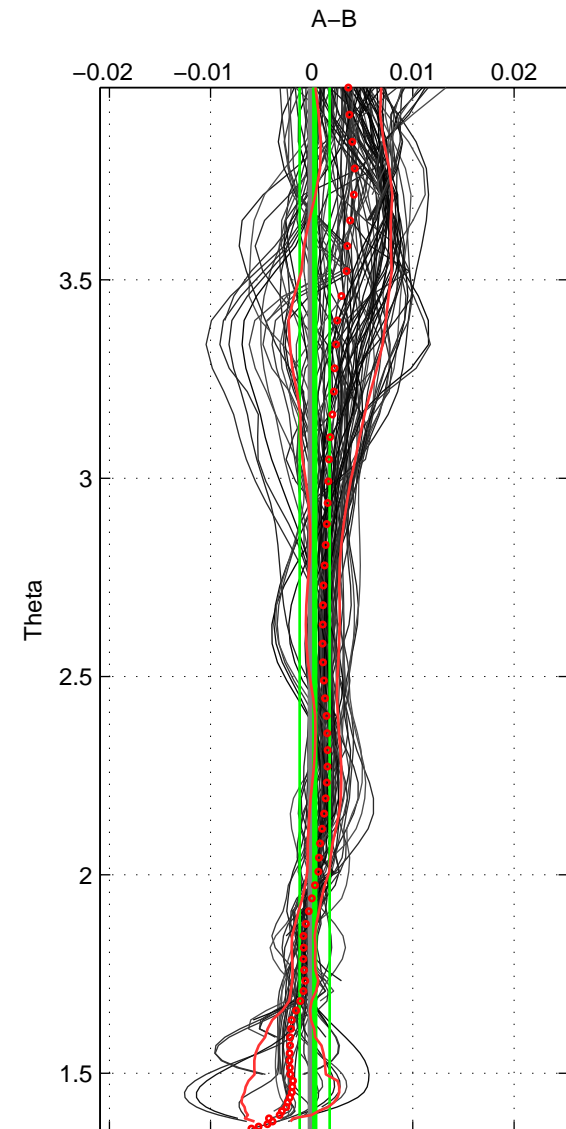

Cruise A (red). Date: Jun 2002 Cruisename: 163-06MT20020607

Cruise B (blue). Date: Jul 2004 Cruisename: 169-06MT20040710

*** "Favourite" values are means of spaces 1 2 3.

	Offset	O.StDev	Ratio	R.Stdev	Rating
SIGMA:	0.001	0.002	1.000	0.000	5
THETA:	0.000	0.001	1.000	0.000	5
DEPTH:	-0.001	0.003	1.000	0.000	5
FAV.:	0.000	0.002	1.000	0.000	5

Profiles of A: 29
 Profiles of B: 30
 Diff profs : 100
 WMoffset (A-B): 0.00079567
 WMoffset stdev: 0.0021018
 WMratio (A/B): 1
 WMratio stdev: 6.021e-05

Quality (1-5): 5

Profiles of A: 29
 Profiles of B: 30
 Diff profs : 100
 WMoffset (A-B): 0.00029032
 WMoffset stdev: 0.0014915
 WMratio (A/B): 1
 WMratio stdev: 4.2735e-05

Quality (1-5): 5

Profiles of A: 29
 Profiles of B: 30
 Diff profs : 100
 WMoffset (A-B): -0.00074712
 WMoffset stdev: 0.0034644
 WMratio (A/B): 0.99998
 WMratio stdev: 9.9262e-05

Quality (1-5): 5