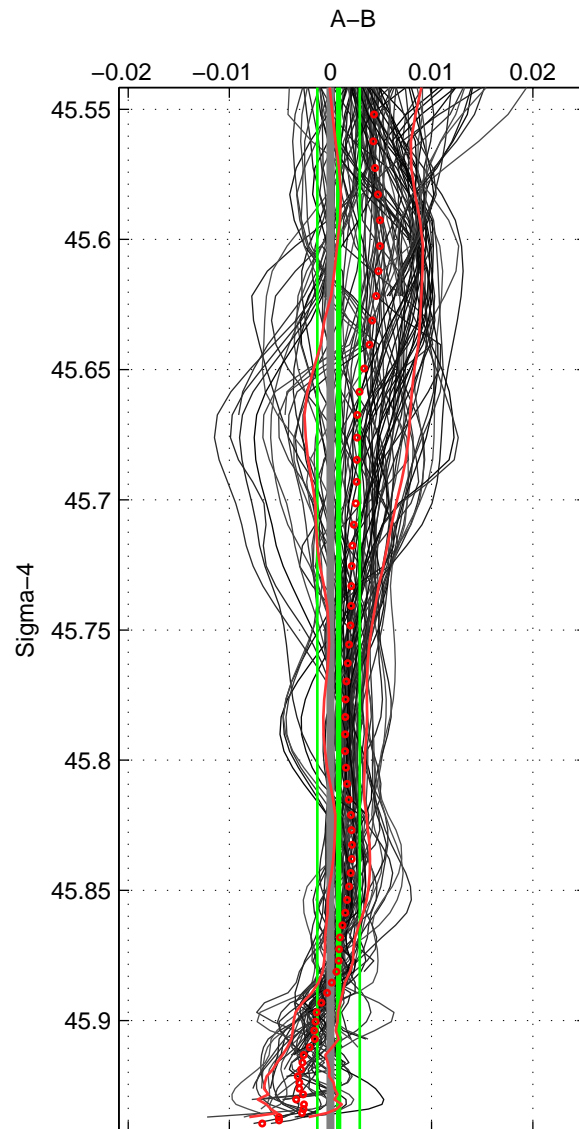

Cruise A (red). Date: Jun 2002 Cruisename: 163-06MT20020607

Cruise B (blue). Date: Jul 2004 Cruisename: 169-06MT20040710

*** "Favourite" values are means of spaces 1 2 3.

	Offset	O.StDev	Ratio	R.Stdev	Rating
SIGMA:	0.001	0.002	1.000	0.000	5
THETA:	0.000	0.001	1.000	0.000	5
DEPTH:	-0.001	0.003	1.000	0.000	5
FAV.:	0.000	0.002	1.000	0.000	5

Profiles of A: 29
 Profiles of B: 30
 Diff profs : 100
 WMoffset (A-B): 0.00079567
 WMoffset stdev: 0.0021018
 WMratio (A/B): 1
 WMratio stdev: 6.021e-05

Quality (1-5): 5

Profiles of A: 29
 Profiles of B: 30
 Diff profs : 100
 WMoffset (A-B): 0.00029032
 WMoffset stdev: 0.0014915
 WMratio (A/B): 1
 WMratio stdev: 4.2735e-05

Quality (1-5): 5

Profiles of A: 29
 Profiles of B: 30
 Diff profs : 100
 WMoffset (A-B): -0.00074712
 WMoffset stdev: 0.0034644
 WMratio (A/B): 0.99998
 WMratio stdev: 9.9262e-05

Quality (1-5): 5