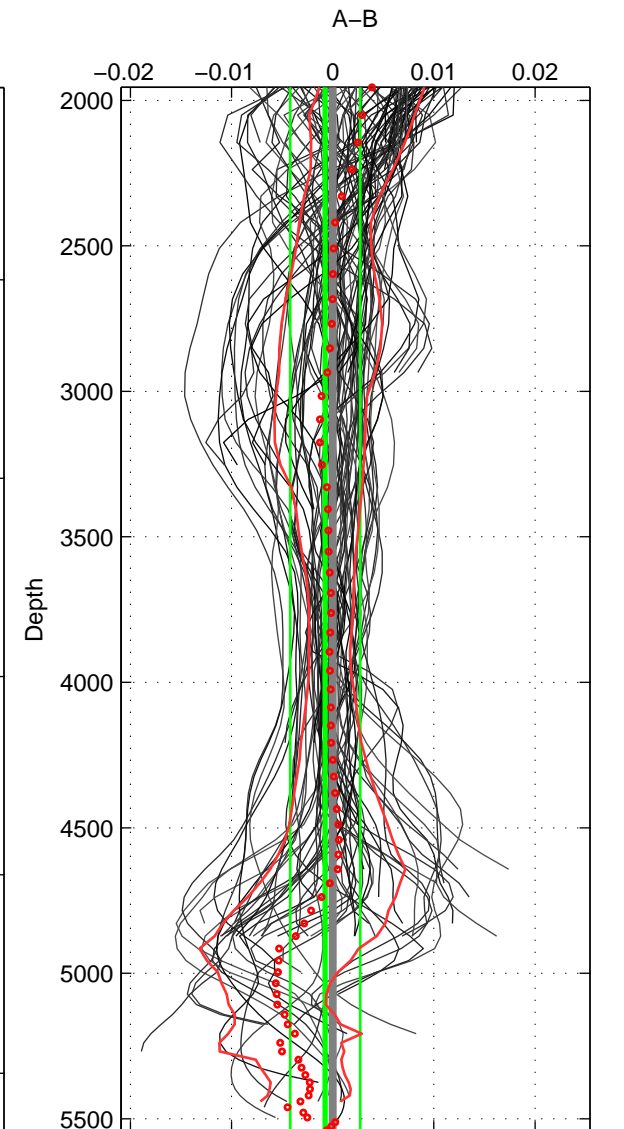

Cruise A (red). Date: Jun 2002 Cruisename: 163-06MT20020607

Cruise B (blue). Date: Jul 2004 Cruisename: 169-06MT20040710

*** "Favourite" values are means of spaces 1 2 3.

	Offset	O.StDev	Ratio	R.Stdev	Rating
SIGMA:	0.001	0.002	1.000	0.000	5
THETA:	0.000	0.001	1.000	0.000	5
DEPTH:	-0.001	0.003	1.000	0.000	5
FAV.:	0.000	0.002	1.000	0.000	5

Profiles of A: 29
 Profiles of B: 30
 Diff profs : 100
 WMoffset (A-B): 0.00079567
 WMoffset stdev: 0.0021018
 WMratio (A/B): 1
 WMratio stdev: 6.021e-05

Quality (1-5): 5

Profiles of A: 29
 Profiles of B: 30
 Diff profs : 100
 WMoffset (A-B): 0.00029032
 WMoffset stdev: 0.0014915
 WMratio (A/B): 1
 WMratio stdev: 4.2735e-05

Quality (1-5): 5

Profiles of A: 29
 Profiles of B: 30
 Diff profs : 100
 WMoffset (A-B): -0.00074712
 WMoffset stdev: 0.0034644
 WMratio (A/B): 0.99998
 WMratio stdev: 9.9262e-05

Quality (1-5): 5