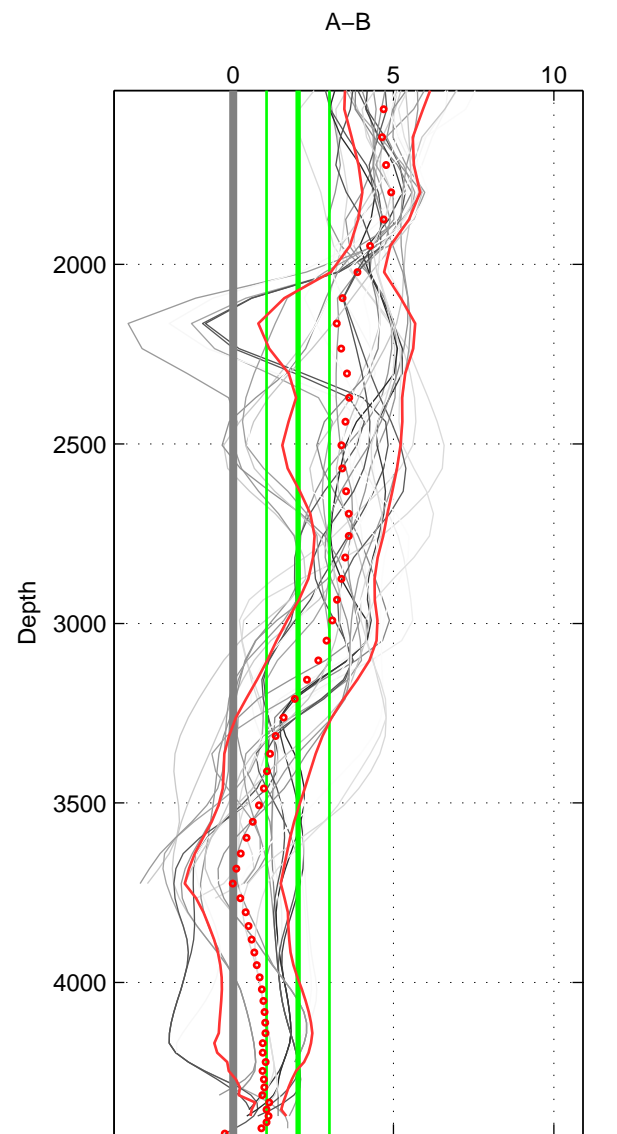

Cruise A (red). Date: Jan 2005 Cruisename: 517-33RR20050109  
 Cruise B (blue). Date: Mar 1992 Cruisename: 733-90KD19920214

\*\*\* "Favourite" values are means of spaces 1 2 3.

	Offset	O.StDev	Ratio	R.Stdev	Rating
SIGMA:	0.003	0.001	1.000	0.000	5
THETA:	0.003	0.001	1.000	0.000	5
DEPTH:	0.002	0.001	1.000	0.000	5
FAV.:	0.003	0.001	1.000	0.000	5

Profiles of A: 7  
 Profiles of B: 6  
 Diff profs: 31  
 WMoffset (A-B): 0.0028327  
 WMoffset stdev: 0.00090697  
 WMratio (A/B): 1.0001  
 WMratio stdev: 2.6139e-05

Quality (1-5): 5

Profiles of A: 7  
 Profiles of B: 6  
 Diff profs: 31  
 WMoffset (A-B): 0.0026667  
 WMoffset stdev: 0.00091979  
 WMratio (A/B): 1.0001  
 WMratio stdev: 2.6508e-05

Quality (1-5): 5

Profiles of A: 7  
 Profiles of B: 6  
 Diff profs: 31  
 WMoffset (A-B): 0.0020213  
 WMoffset stdev: 0.00098023  
 WMratio (A/B): 1.0001  
 WMratio stdev: 2.8251e-05

Quality (1-5): 5