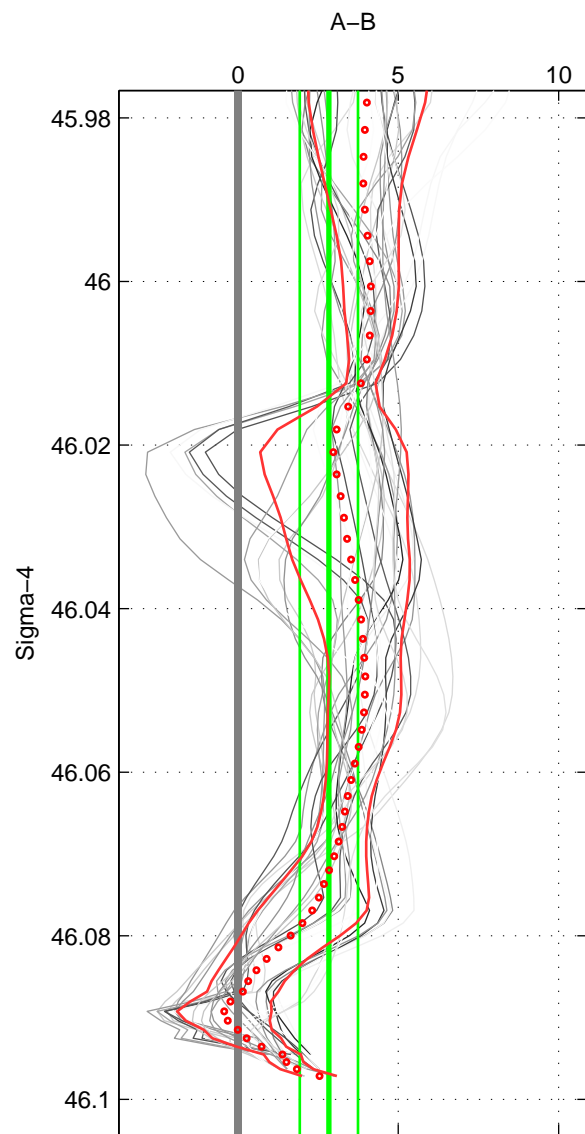

Cruise A (red). Date: Jan 2005 Cruisename: 517-33RR20050109  
 Cruise B (blue). Date: Mar 1992 Cruisename: 733-90KD19920214

\*\*\* "Favourite" values are means of spaces 1 2 3.

	Offset	O.StDev	Ratio	R.Stdev	Rating
SIGMA:	0.003	0.001	1.000	0.000	5
THETA:	0.003	0.001	1.000	0.000	5
DEPTH:	0.002	0.001	1.000	0.000	5
FAV.:	0.003	0.001	1.000	0.000	5

Profiles of A: 7  
 Profiles of B: 6  
 Diff profs: 31  
 WMoffset (A-B): 0.0028327  
 WMoffset stdev: 0.00090697  
 WMratio (A/B): 1.0001  
 WMratio stdev: 2.6139e-05

Quality (1-5): 5

Profiles of A: 7  
 Profiles of B: 6  
 Diff profs: 31  
 WMoffset (A-B): 0.0026667  
 WMoffset stdev: 0.00091979  
 WMratio (A/B): 1.0001  
 WMratio stdev: 2.6508e-05

Quality (1-5): 5

Profiles of A: 7  
 Profiles of B: 6  
 Diff profs: 31  
 WMoffset (A-B): 0.0020213  
 WMoffset stdev: 0.00098023  
 WMratio (A/B): 1.0001  
 WMratio stdev: 2.8251e-05

Quality (1-5): 5