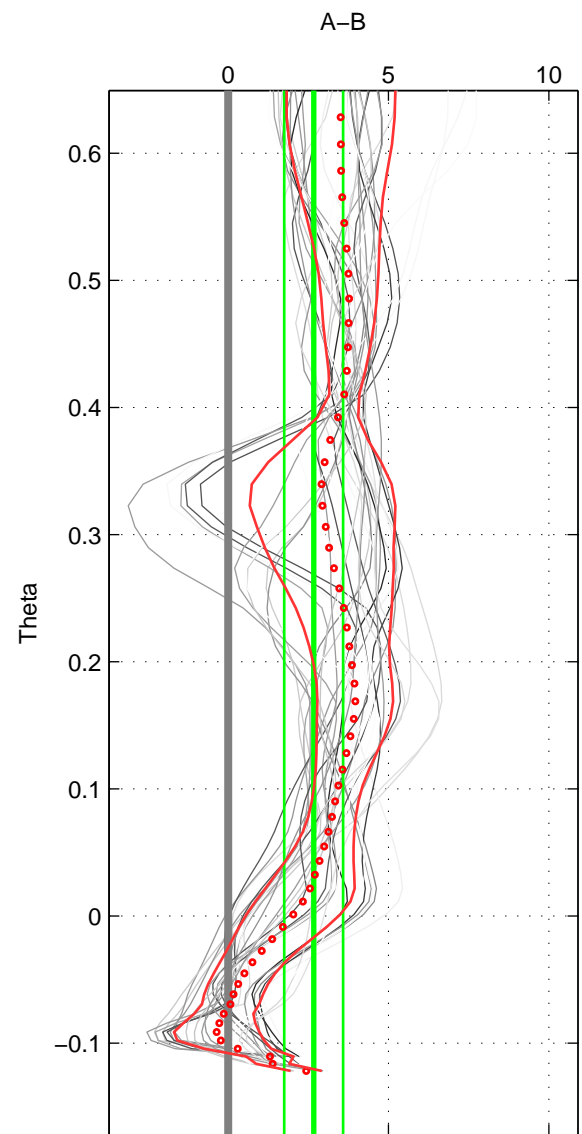

Cruise A (red). Date: Jan 2005 Cruisename: 517-33RR20050109  
 Cruise B (blue). Date: Mar 1992 Cruisename: 733-90KD19920214

\*\*\* "Favourite" values are means of spaces 1 2 3.

	Offset	O.StDev	Ratio	R.Stdev	Rating
SIGMA:	0.003	0.001	1.000	0.000	5
THETA:	0.003	0.001	1.000	0.000	5
DEPTH:	0.002	0.001	1.000	0.000	5
FAV.:	0.003	0.001	1.000	0.000	5

Profiles of A: 7  
 Profiles of B: 6  
 Diff profs: 31  
 WMoffset (A-B): 0.0028327  
 WMoffset stdev: 0.00090697  
 WMratio (A/B): 1.0001  
 WMratio stdev: 2.6139e-05

Quality (1-5): 5

Profiles of A: 7  
 Profiles of B: 6  
 Diff profs: 31  
 WMoffset (A-B): 0.0026667  
 WMoffset stdev: 0.00091979  
 WMratio (A/B): 1.0001  
 WMratio stdev: 2.6508e-05

Quality (1-5): 5

Profiles of A: 7  
 Profiles of B: 6  
 Diff profs: 31  
 WMoffset (A-B): 0.0020213  
 WMoffset stdev: 0.00098023  
 WMratio (A/B): 1.0001  
 WMratio stdev: 2.8251e-05

Quality (1-5): 5