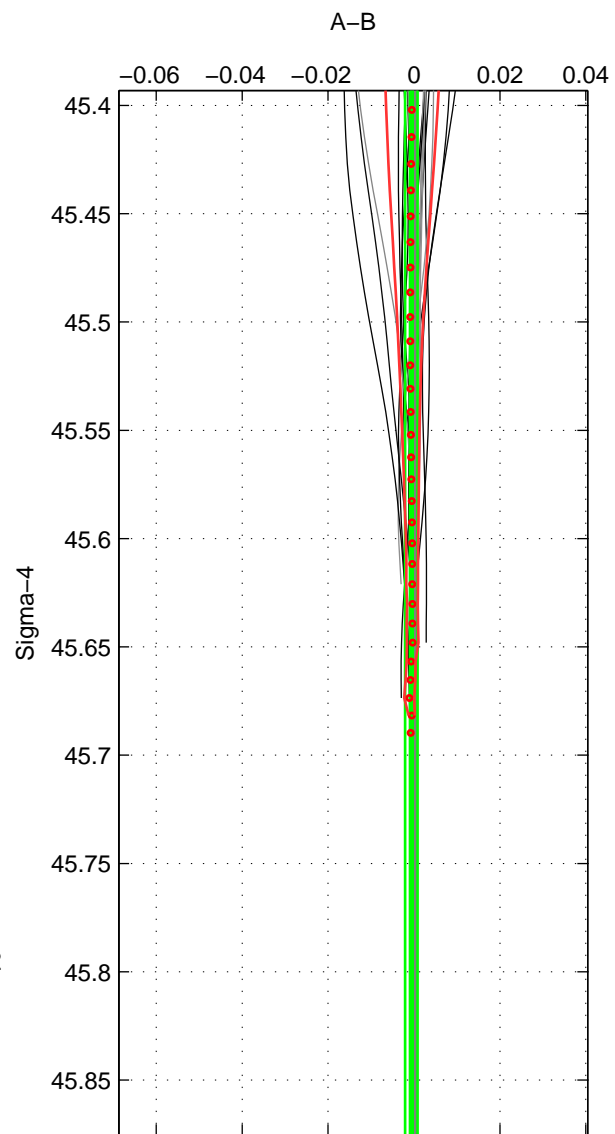

Cruise A (red). Date: Jul 2003 Cruisename: 701-49UP20030714

Cruise B (blue). Date: Feb 2008 Cruisename: 717-49UP20080122

*** "Favourite" values are means of spaces 1 2.

	Offset	O.StDev	Ratio	R.Stdev	Rating
SIGMA:	-0.001	0.001	1.000	0.000	5
THETA:	-0.001	0.003	1.000	0.000	5
DEPTH:	-0.001	0.001	1.000	0.000	3
FAV. :	-0.001	0.002	1.000	0.000	5

Profiles of A: 17
 Profiles of B: 20
 Diff profs : 24
 WMoffset (A-B): -0.00060261
 WMoffset stdev: 0.0014497
 WMratio (A/B): 0.99998
 WMratio stdev: 4.1875e-05

Quality (1-5): 5

Profiles of A: 17
 Profiles of B: 20
 Diff profs : 24
 WMoffset (A-B): -0.00054411
 WMoffset stdev: 0.0025706
 WMratio (A/B): 0.99998
 WMratio stdev: 7.4315e-05

Quality (1-5): 5

Profiles of A: 17
 Profiles of B: 20
 Diff profs : 24
 WMoffset (A-B): -0.0012292
 WMoffset stdev: 0.00073827
 WMratio (A/B): 0.99996
 WMratio stdev: 2.1355e-05

Quality (1-5): 3

Please note that statistics are bad.