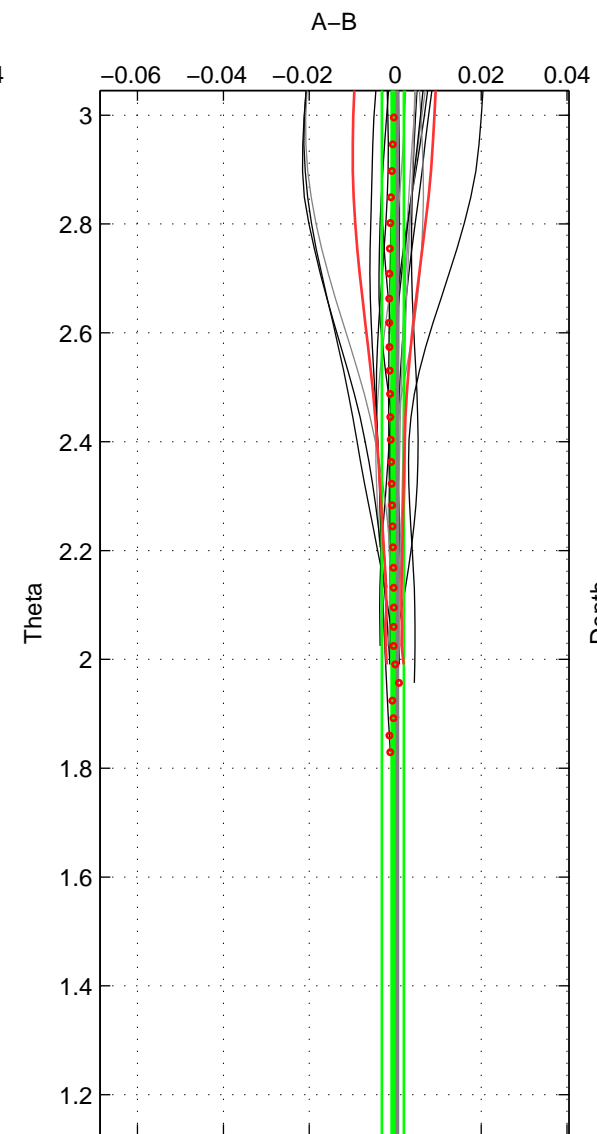

Cruise A (red). Date: Jul 2003 Cruisename: 701-49UP20030714

Cruise B (blue). Date: Feb 2008 Cruisename: 717-49UP20080122

*** "Favourite" values are means of spaces 1 2.

	Offset	O.StDev	Ratio	R.Stdev	Rating
SIGMA:	-0.001	0.001	1.000	0.000	5
THETA:	-0.001	0.003	1.000	0.000	5
DEPTH:	-0.001	0.001	1.000	0.000	3
FAV. :	-0.001	0.002	1.000	0.000	5

Profiles of A: 17
 Profiles of B: 20
 Diff profs : 24
 WMoffset (A-B): -0.00060261
 WMoffset stdev: 0.0014497
 WMratio (A/B): 0.99998
 WMratio stdev: 4.1875e-05

Quality (1-5): 5

Profiles of A: 17
 Profiles of B: 20
 Diff profs : 24
 WMoffset (A-B): -0.00054411
 WMoffset stdev: 0.0025706
 WMratio (A/B): 0.99998
 WMratio stdev: 7.4315e-05

Quality (1-5): 5

Profiles of A: 17
 Profiles of B: 20
 Diff profs : 24
 WMoffset (A-B): -0.0012292
 WMoffset stdev: 0.00073827
 WMratio (A/B): 0.99996
 WMratio stdev: 2.1355e-05

Quality (1-5): 3

Please note that statistics are bad.