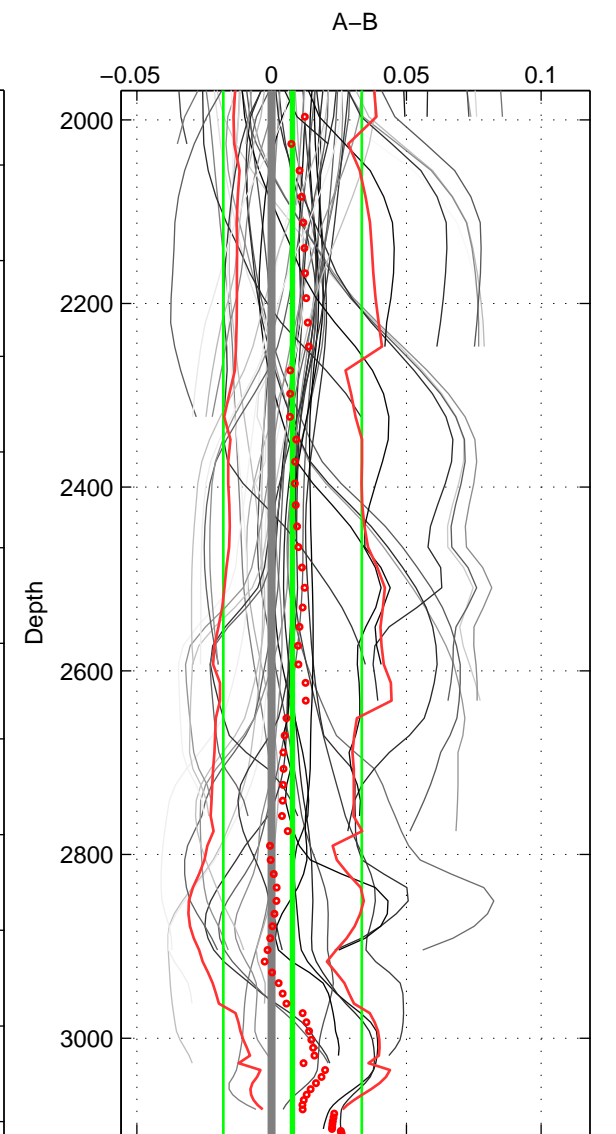

Cruise A (red). Date: Jul 2003 Cruisename: 165-06MT20030626

Cruise B (blue). Date: Jun 2004 Cruisename: 275-35TH20040604

*** "Favourite" values are means of spaces 1 2 3.

	Offset	O.StDev	Ratio	R.Stdev	Rating
SIGMA:	0.026	0.009	1.001	0.000	4
THETA:	0.031	0.005	1.001	0.000	4
DEPTH:	0.008	0.026	1.000	0.001	4
FAV.:	0.022	0.013	1.001	0.000	4

Profiles of A: 7
 Profiles of B: 12
 Diff profs: 62
 WMoffset (A-B): 0.026125
 WMoffset stdev: 0.0092644
 WMratio (A/B): 1.0007
 WMratio stdev: 0.00026596

Quality (1-5): 4

Profiles of A: 7
 Profiles of B: 12
 Diff profs: 62
 WMoffset (A-B): 0.031421
 WMoffset stdev: 0.004916
 WMratio (A/B): 1.0009
 WMratio stdev: 0.00014119

Quality (1-5): 4

Profiles of A: 7
 Profiles of B: 12
 Diff profs: 62
 WMoffset (A-B): 0.0077736
 WMoffset stdev: 0.025665
 WMratio (A/B): 1.0002
 WMratio stdev: 0.00073582

Quality (1-5): 4