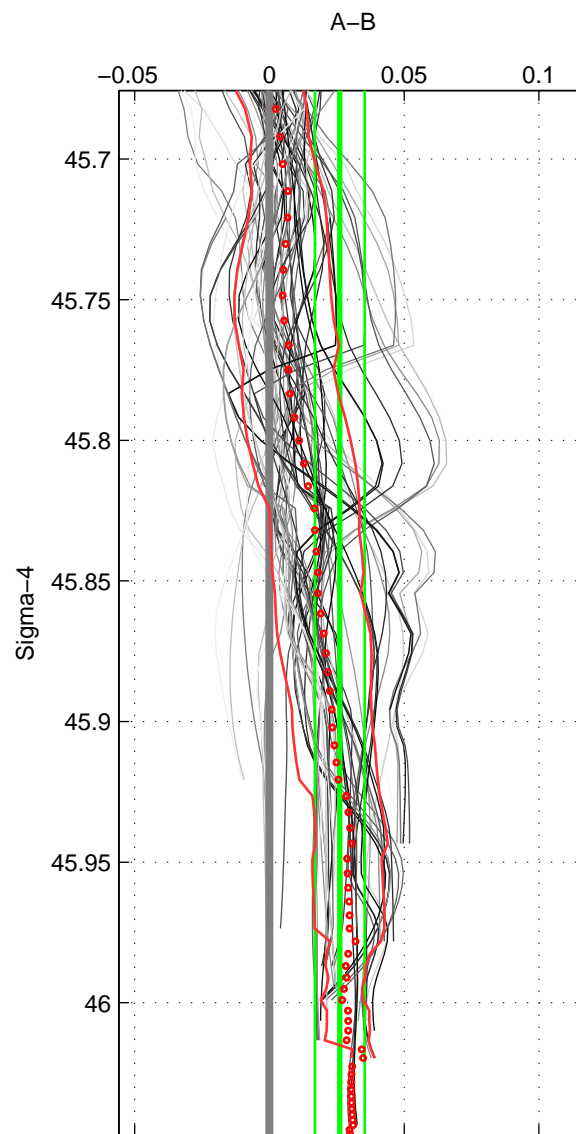

Cruise A (red). Date: Jul 2003 Cruisename: 165-06MT20030626

Cruise B (blue). Date: Jun 2004 Cruisename: 275-35TH20040604

*** "Favourite" values are means of spaces 1 2 3.

	Offset	O.StDev	Ratio	R.Stdev	Rating
SIGMA:	0.026	0.009	1.001	0.000	4
THETA:	0.031	0.005	1.001	0.000	4
DEPTH:	0.008	0.026	1.000	0.001	4
FAV.:	0.022	0.013	1.001	0.000	4

Profiles of A: 7
 Profiles of B: 12
 Diff profs: 62
 WMoffset (A-B): 0.026125
 WMoffset stdev: 0.0092644
 WMratio (A/B): 1.0007
 WMratio stdev: 0.00026596

Quality (1-5): 4

Profiles of A: 7
 Profiles of B: 12
 Diff profs: 62
 WMoffset (A-B): 0.031421
 WMoffset stdev: 0.004916
 WMratio (A/B): 1.0009
 WMratio stdev: 0.00014119

Quality (1-5): 4

Profiles of A: 7
 Profiles of B: 12
 Diff profs: 62
 WMoffset (A-B): 0.0077736
 WMoffset stdev: 0.025665
 WMratio (A/B): 1.0002
 WMratio stdev: 0.00073582

Quality (1-5): 4