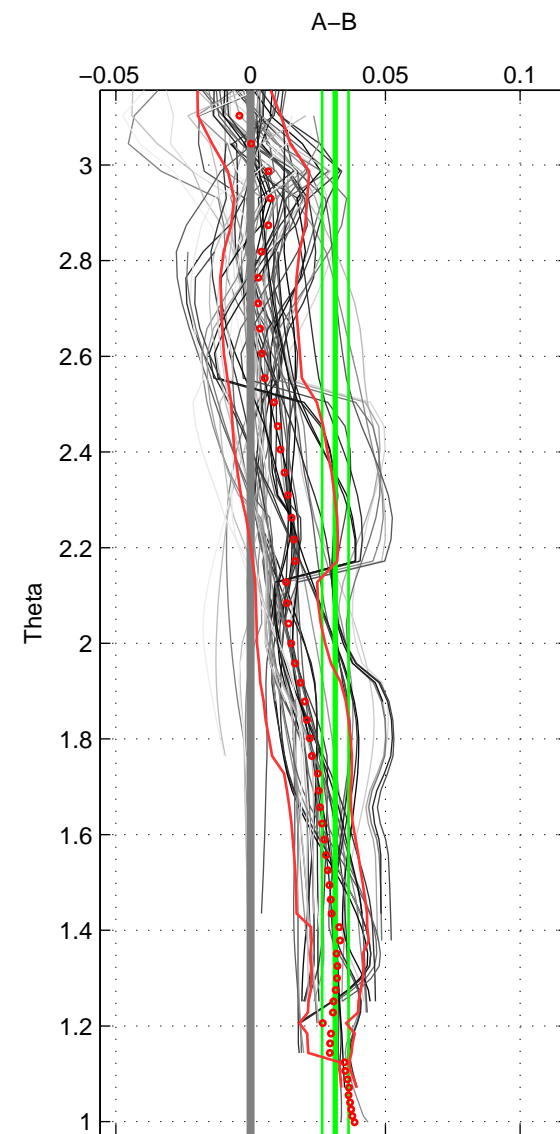

Cruise A (red). Date: Jul 2003 Cruisename: 165-06MT20030626

Cruise B (blue). Date: Jun 2004 Cruisename: 275-35TH20040604

*** "Favourite" values are means of spaces 1 2 3.

	Offset	O.StDev	Ratio	R.Stdev	Rating
SIGMA:	0.026	0.009	1.001	0.000	4
THETA:	0.031	0.005	1.001	0.000	4
DEPTH:	0.008	0.026	1.000	0.001	4
FAV.:	0.022	0.013	1.001	0.000	4

Profiles of A: 7
 Profiles of B: 12
 Diff profs: 62
 WMoffset (A-B): 0.026125
 WMoffset stdev: 0.0092644
 WMratio (A/B): 1.0007
 WMratio stdev: 0.00026596

Quality (1-5): 4

Profiles of A: 7
 Profiles of B: 12
 Diff profs: 62
 WMoffset (A-B): 0.031421
 WMoffset stdev: 0.004916
 WMratio (A/B): 1.0009
 WMratio stdev: 0.00014119

Quality (1-5): 4

Profiles of A: 7
 Profiles of B: 12
 Diff profs: 62
 WMoffset (A-B): 0.0077736
 WMoffset stdev: 0.025665
 WMratio (A/B): 1.0002
 WMratio stdev: 0.00073582

Quality (1-5): 4