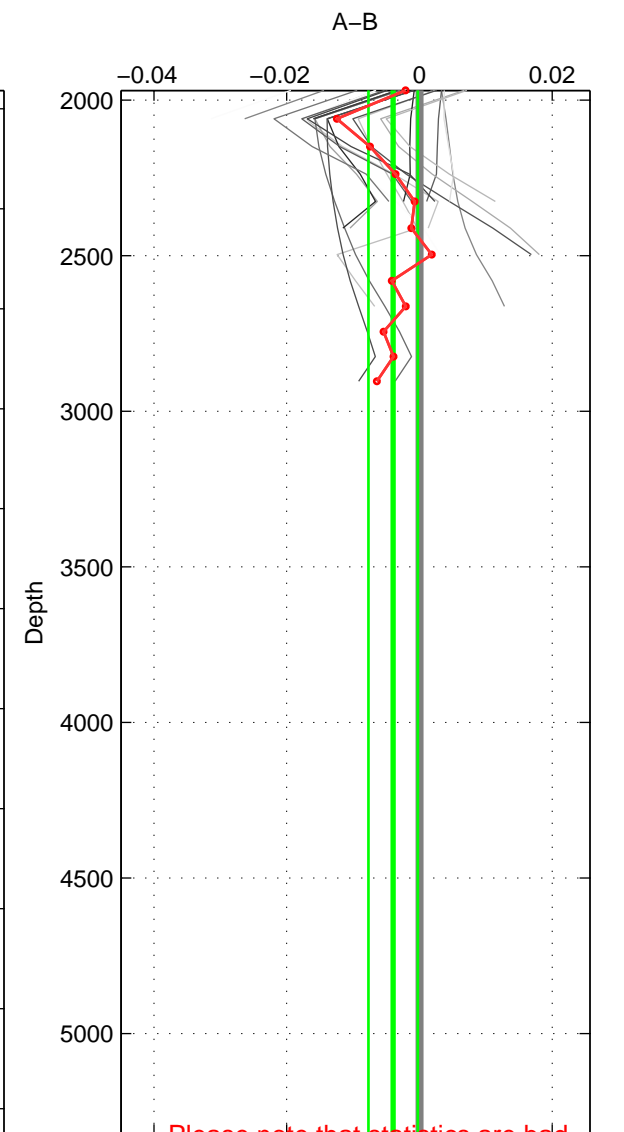

Cruise A (red). Date: May 2002 Cruisename: 108-77DN20020420

Cruise B (blue). Date: Sep 1980 Cruisename: 111-77YM19800811

*** "Favourite" values are means of spaces 1 2.

	Offset	O.StDev	Ratio	R.Stdev	Rating
SIGMA:	-0.002	0.005	1.000	0.000	4
THETA:	-0.006	0.009	1.000	0.000	4
DEPTH:	-0.004	0.004	1.000	0.000	3
FAV. :	-0.004	0.007	1.000	0.000	4

Profiles of A: 9
 Profiles of B: 11
 Diff profs : 33
 WMoffset (A-B): -0.0021226
 WMoffset stdev: 0.0054816
 WMratio (A/B): 0.99994
 WMratio stdev: 0.00015696

Quality (1-5): 4

Profiles of A: 9
 Profiles of B: 11
 Diff profs : 30
 WMoffset (A-B): -0.0059586
 WMoffset stdev: 0.0085468
 WMratio (A/B): 0.99983
 WMratio stdev: 0.0002447

Quality (1-5): 4

Profiles of A: 9
 Profiles of B: 8
 Diff profs : 24
 WMoffset (A-B): -0.0039786
 WMoffset stdev: 0.0037064
 WMratio (A/B): 0.99989
 WMratio stdev: 0.00010612

Quality (1-5): 3

Please note that statistics are bad.