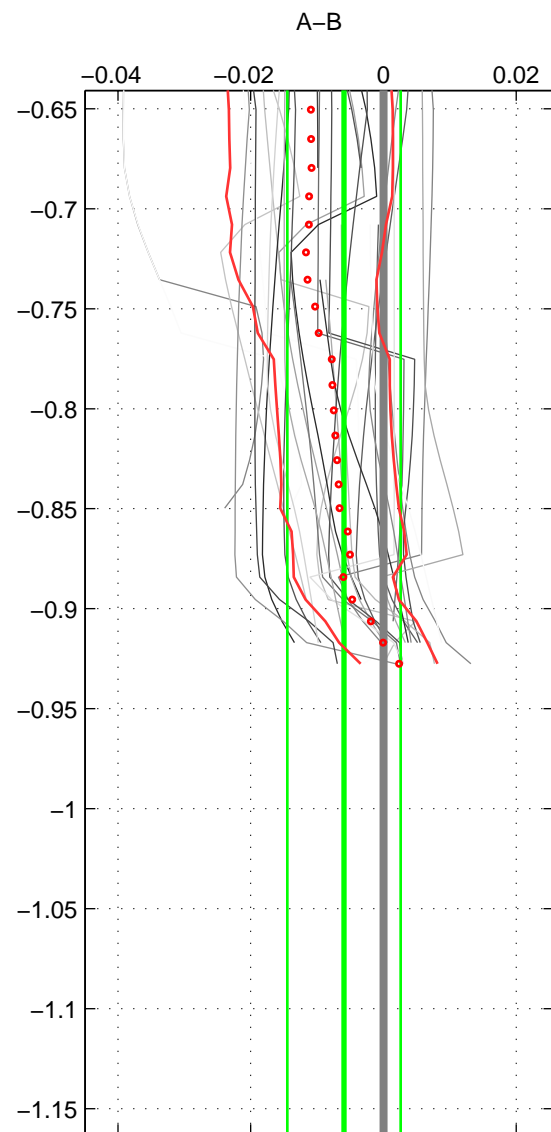

Cruise A (red). Date: May 2002 Cruisename: 108-77DN20020420

Cruise B (blue). Date: Sep 1980 Cruisename: 111-77YM19800811

*** "Favourite" values are means of spaces 1 2.

	Offset	O.StDev	Ratio	R.Stdev	Rating
SIGMA:	-0.002	0.005	1.000	0.000	4
THETA:	-0.006	0.009	1.000	0.000	4
DEPTH:	-0.004	0.004	1.000	0.000	3
FAV. :	-0.004	0.007	1.000	0.000	4

Profiles of A: 9
 Profiles of B: 11
 Diff profs : 33
 WMoffset (A-B): -0.0021226
 WMoffset stdev: 0.0054816
 WMratio (A/B): 0.99994
 WMratio stdev: 0.00015696

Quality (1-5): 4

Profiles of A: 9
 Profiles of B: 11
 Diff profs : 30
 WMoffset (A-B): -0.0059586
 WMoffset stdev: 0.0085468
 WMratio (A/B): 0.99983
 WMratio stdev: 0.0002447

Quality (1-5): 4

Profiles of A: 9
 Profiles of B: 8
 Diff profs : 24
 WMoffset (A-B): -0.0039786
 WMoffset stdev: 0.0037064
 WMratio (A/B): 0.99989
 WMratio stdev: 0.00010612

Quality (1-5): 3

Please note that statistics are bad.