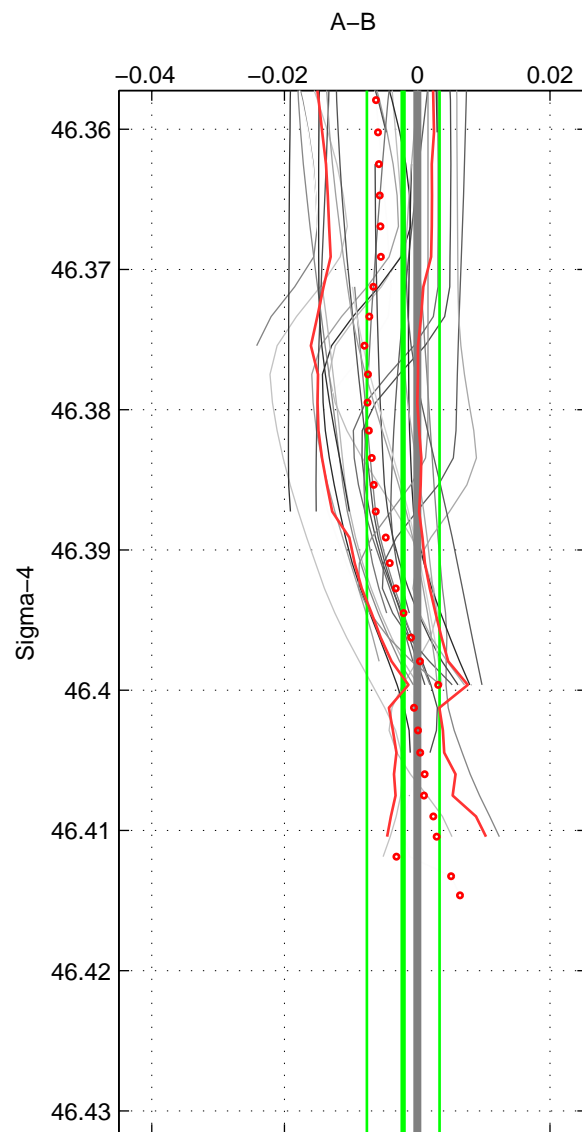

Cruise A (red). Date: May 2002 Cruisename: 108-77DN20020420

Cruise B (blue). Date: Sep 1980 Cruisename: 111-77YM19800811

*** "Favourite" values are means of spaces 1 2.

	Offset	O.StDev	Ratio	R.Stdev	Rating
SIGMA:	-0.002	0.005	1.000	0.000	4
THETA:	-0.006	0.009	1.000	0.000	4
DEPTH:	-0.004	0.004	1.000	0.000	3
FAV. :	-0.004	0.007	1.000	0.000	4

Profiles of A: 9
 Profiles of B: 11
 Diff profs : 33
 WMoffset (A-B): -0.0021226
 WMoffset stdev: 0.0054816
 WMratio (A/B): 0.99994
 WMratio stdev: 0.00015696

Quality (1-5): 4

Profiles of A: 9
 Profiles of B: 11
 Diff profs : 30
 WMoffset (A-B): -0.0059586
 WMoffset stdev: 0.0085468
 WMratio (A/B): 0.99983
 WMratio stdev: 0.0002447

Quality (1-5): 4

Profiles of A: 9
 Profiles of B: 8
 Diff profs : 24
 WMoffset (A-B): -0.0039786
 WMoffset stdev: 0.0037064
 WMratio (A/B): 0.99989
 WMratio stdev: 0.00010612

Quality (1-5): 3

Please note that statistics are bad.