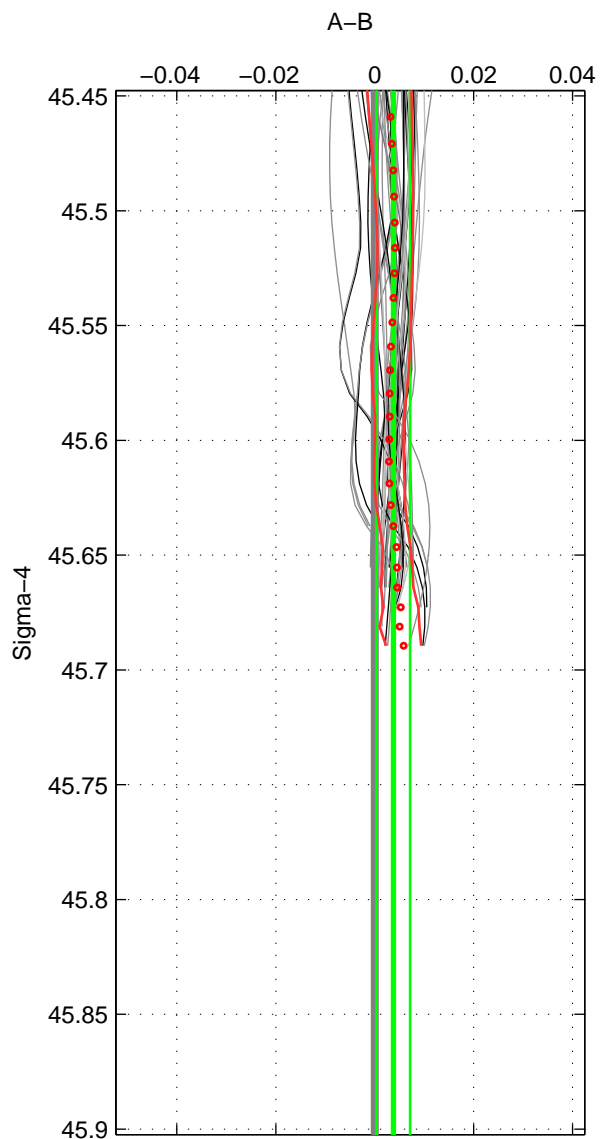

Cruise A (red). Date: Sep 1991 Cruisename: 557-49HH19910813  
 Cruise B (blue). Date: Jun 1997 Cruisename: 681-49UP19970530

\*\*\* "Favourite" values are means of spaces 1 2.

	Offset	O.StDev	Ratio	R.Stdev	Rating
SIGMA:	0.004	0.003	1.000	0.000	4
THETA:	0.006	0.007	1.000	0.000	4
DEPTH:	0.000	0.001	1.000	0.000	3
FAV. :	0.005	0.005	1.000	0.000	4

Profiles of A: 16  
 Profiles of B: 12  
 Diff profs : 41  
 WMoffset (A-B): 0.0037749  
 WMoffset stdev: 0.0033816  
 WMratio (A/B): 1.0001  
 WMratio stdev: 9.7883e-05

Quality (1-5): 4

Profiles of A: 16  
 Profiles of B: 12  
 Diff profs : 41  
 WMoffset (A-B): 0.0064038  
 WMoffset stdev: 0.0070378  
 WMratio (A/B): 1.0002  
 WMratio stdev: 0.00020384

Quality (1-5): 4

Profiles of A: 16  
 Profiles of B: 12  
 Diff profs : 41  
 WMoffset (A-B): 0.00039867  
 WMoffset stdev: 0.00098095  
 WMratio (A/B): 1  
 WMratio stdev: 2.8408e-05

Quality (1-5): 3

Please note that statistics are bad.