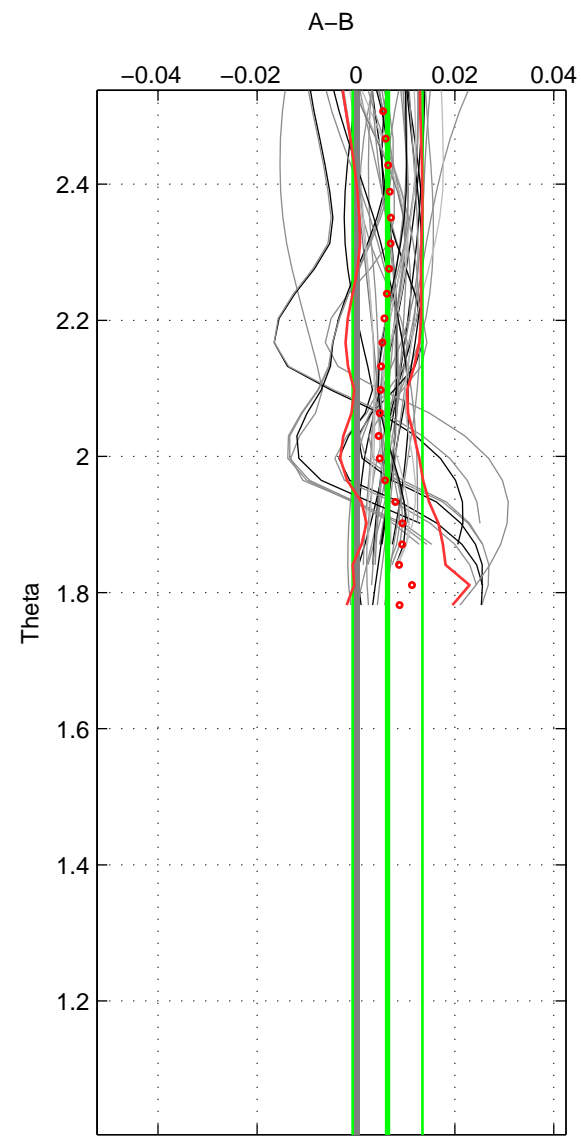

Cruise A (red). Date: Sep 1991 Cruisename: 557-49HH19910813  
 Cruise B (blue). Date: Jun 1997 Cruisename: 681-49UP19970530

\*\*\* "Favourite" values are means of spaces 1 2.

	Offset	O.StDev	Ratio	R.Stdev	Rating
SIGMA:	0.004	0.003	1.000	0.000	4
THETA:	0.006	0.007	1.000	0.000	4
DEPTH:	0.000	0.001	1.000	0.000	3
FAV. :	0.005	0.005	1.000	0.000	4

Profiles of A: 16  
 Profiles of B: 12  
 Diff profs : 41  
 WMoffset (A-B): 0.0037749  
 WMoffset stdev: 0.0033816  
 WMratio (A/B): 1.0001  
 WMratio stdev: 9.7883e-05

Quality (1-5): 4

Profiles of A: 16  
 Profiles of B: 12  
 Diff profs : 41  
 WMoffset (A-B): 0.0064038  
 WMoffset stdev: 0.0070378  
 WMratio (A/B): 1.0002  
 WMratio stdev: 0.00020384

Quality (1-5): 4

Profiles of A: 16  
 Profiles of B: 12  
 Diff profs : 41  
 WMoffset (A-B): 0.00039867  
 WMoffset stdev: 0.00098095  
 WMratio (A/B): 1  
 WMratio stdev: 2.8408e-05

Quality (1-5): 3

Please note that statistics are bad.