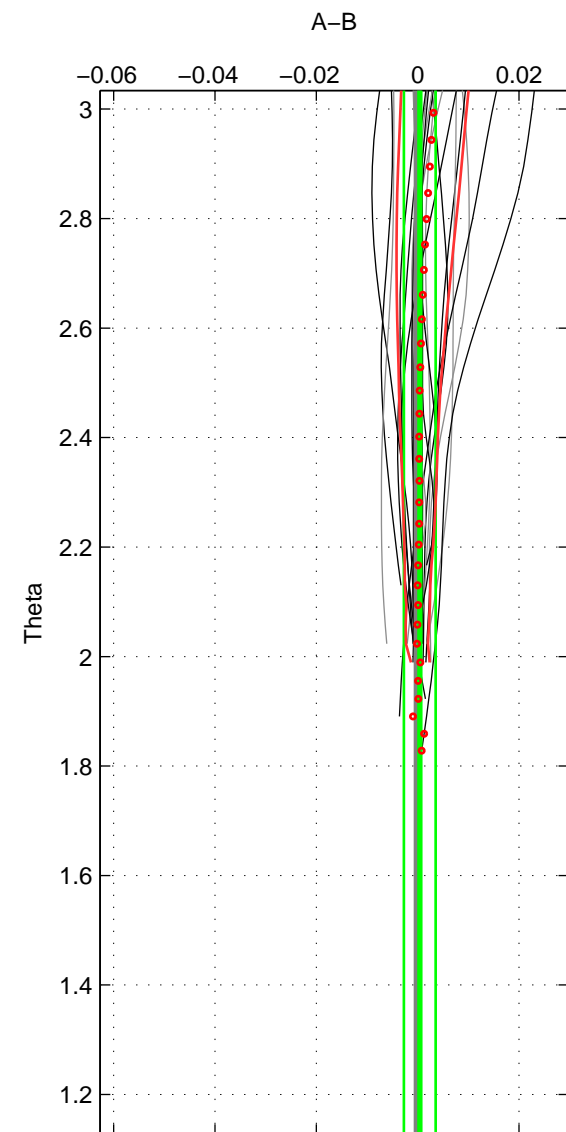

Cruise A (red). Date: Oct 2005 Cruisename: 709-49UP20051021

Cruise B (blue). Date: Feb 2008 Cruisename: 717-49UP20080122

\*\*\* "Favourite" values are means of spaces 1 2.

	Offset	O.StDev	Ratio	R.Stdev	Rating
SIGMA:	-0.000	0.002	1.000	0.000	5
THETA:	0.000	0.003	1.000	0.000	5
DEPTH:	-0.002	0.001	1.000	0.000	3
FAV.:	0.000	0.003	1.000	0.000	5

Profiles of A: 15  
 Profiles of B: 17  
 Diff profs : 23  
 WMoffset (A-B): -5.0841e-05  
 WMoffset stdev: 0.0022975  
 WMratio (A/B): 1  
 WMratio stdev: 6.6408e-05

Quality (1-5): 5

Profiles of A: 15  
 Profiles of B: 17  
 Diff profs : 23  
 WMoffset (A-B): 0.00040863  
 WMoffset stdev: 0.0031397  
 WMratio (A/B): 1  
 WMratio stdev: 9.0767e-05

Quality (1-5): 5

Profiles of A: 15  
 Profiles of B: 17  
 Diff profs : 23  
 WMoffset (A-B): -0.0018114  
 WMoffset stdev: 0.00057175  
 WMratio (A/B): 0.99995  
 WMratio stdev: 1.6557e-05

Quality (1-5): 3