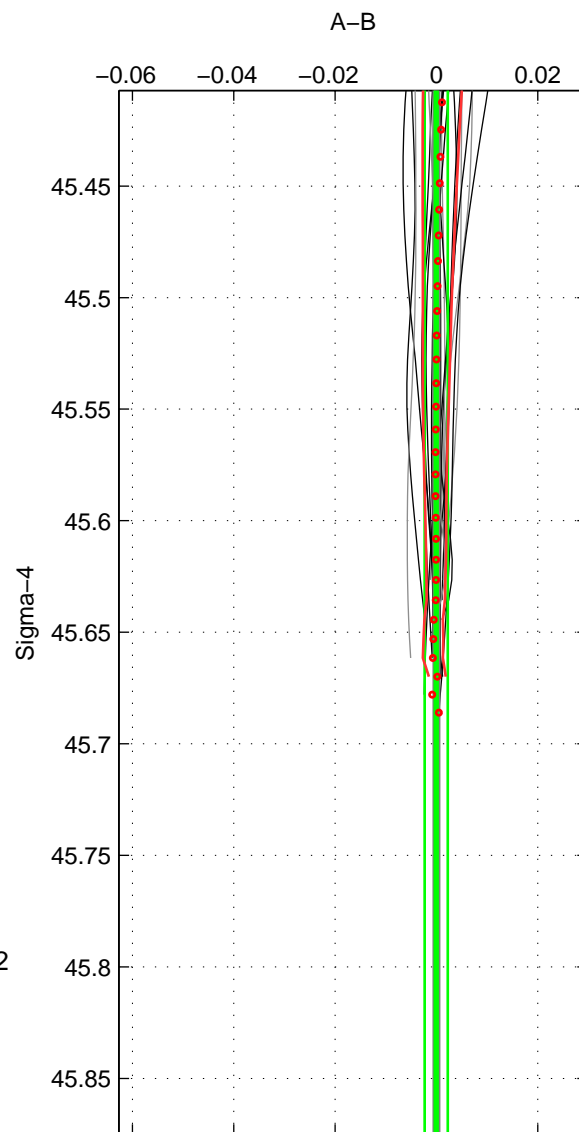

Cruise A (red). Date: Oct 2005 Cruisename: 709-49UP20051021

Cruise B (blue). Date: Feb 2008 Cruisename: 717-49UP20080122

\*\*\* "Favourite" values are means of spaces 1 2.

	Offset	O.StDev	Ratio	R.Stdev	Rating
SIGMA:	-0.000	0.002	1.000	0.000	5
THETA:	0.000	0.003	1.000	0.000	5
DEPTH:	-0.002	0.001	1.000	0.000	3
FAV.:	0.000	0.003	1.000	0.000	5

Profiles of A: 15  
 Profiles of B: 17  
 Diff profs : 23  
 WMoffset (A-B): -5.0841e-05  
 WMoffset stdev: 0.0022975  
 WMratio (A/B): 1  
 WMratio stdev: 6.6408e-05

Quality (1-5): 5

Profiles of A: 15  
 Profiles of B: 17  
 Diff profs : 23  
 WMoffset (A-B): 0.00040863  
 WMoffset stdev: 0.0031397  
 WMratio (A/B): 1  
 WMratio stdev: 9.0767e-05

Quality (1-5): 5

Profiles of A: 15  
 Profiles of B: 17  
 Diff profs : 23  
 WMoffset (A-B): -0.0018114  
 WMoffset stdev: 0.00057175  
 WMratio (A/B): 0.99995  
 WMratio stdev: 1.6557e-05

Quality (1-5): 3