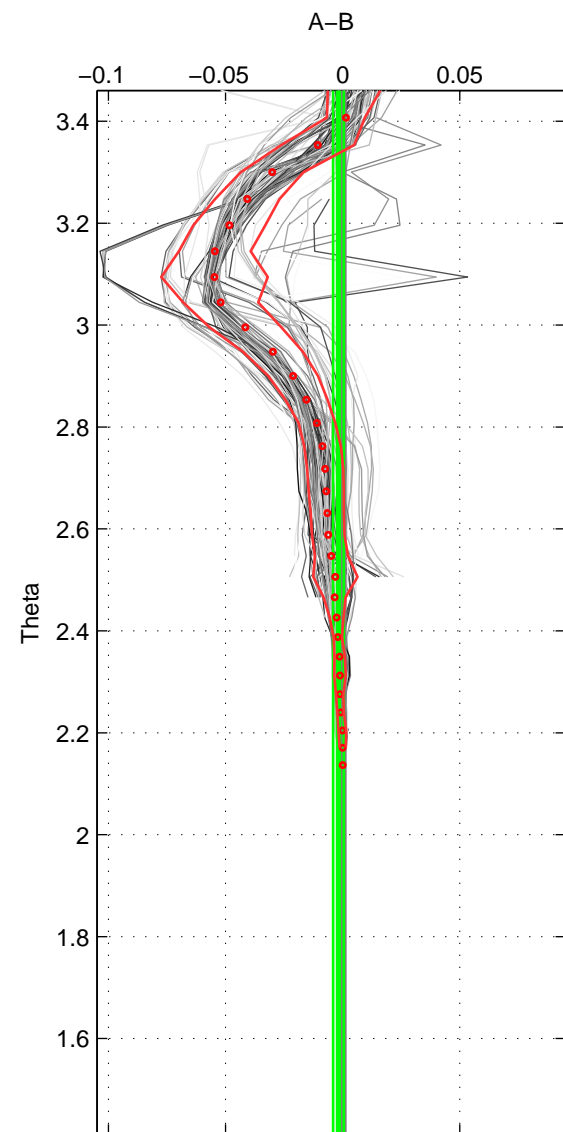

Cruise A (red). Date: Aug 2003 Cruisename: 166-06MT20030723

Cruise B (blue). Date: Jul 1990 Cruisename: 295-64TR19900701

\*\*\* "Favourite" values are means of spaces 1 2 3.

	Offset	O.StDev	Ratio	R.Stdev	Rating
SIGMA:	-0.008	0.005	1.000	0.000	5
THETA:	-0.002	0.002	1.000	0.000	5
DEPTH:	-0.002	0.004	1.000	0.000	5
FAV. :	-0.004	0.004	1.000	0.000	5

Profiles of A: 17  
 Profiles of B: 22  
 Diff profs : 90  
 WMoffset (A-B): -0.0083128  
 WMoffset stdev: 0.005474  
 WMratio (A/B): 0.99976  
 WMratio stdev: 0.00015673

Quality (1-5): 5

Profiles of A: 17  
 Profiles of B: 22  
 Diff profs : 90  
 WMoffset (A-B): -0.0018018  
 WMoffset stdev: 0.0022775  
 WMratio (A/B): 0.99995  
 WMratio stdev: 6.5236e-05

Quality (1-5): 5

Profiles of A: 17  
 Profiles of B: 22  
 Diff profs : 90  
 WMoffset (A-B): -0.0018741  
 WMoffset stdev: 0.0035853  
 WMratio (A/B): 0.99995  
 WMratio stdev: 0.00010272

Quality (1-5): 5