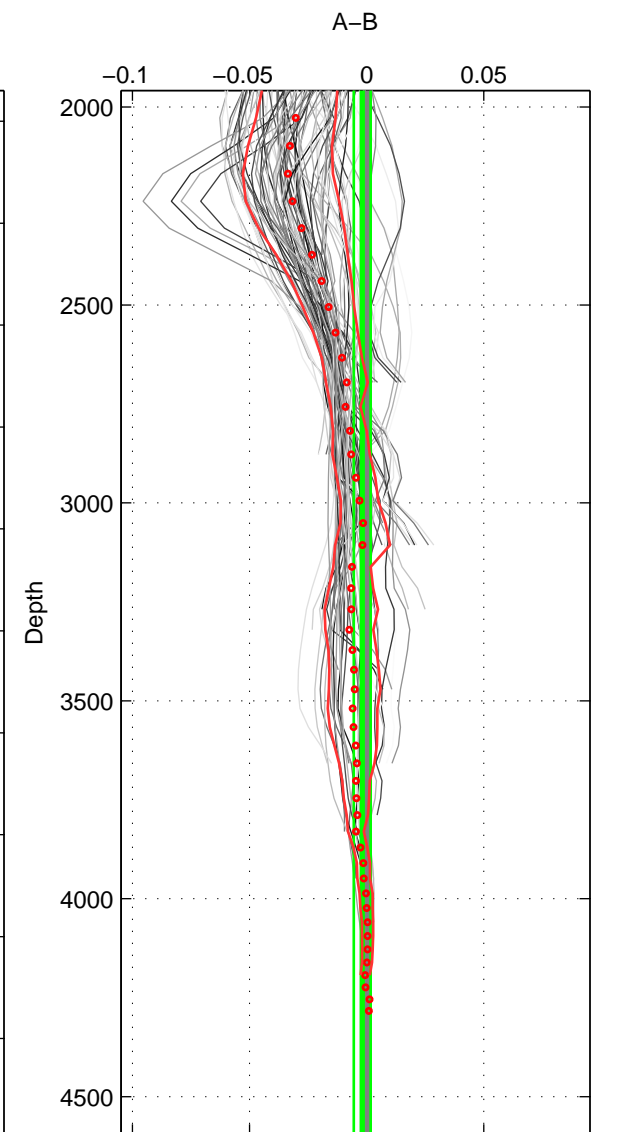

Cruise A (red). Date: Aug 2003 Cruisename: 166-06MT20030723

Cruise B (blue). Date: Jul 1990 Cruisename: 295-64TR19900701

\*\*\* "Favourite" values are means of spaces 1 2 3.

	Offset	O.StDev	Ratio	R.Stdev	Rating
SIGMA:	-0.008	0.005	1.000	0.000	5
THETA:	-0.002	0.002	1.000	0.000	5
DEPTH:	-0.002	0.004	1.000	0.000	5
FAV. :	-0.004	0.004	1.000	0.000	5

Profiles of A: 17  
 Profiles of B: 22  
 Diff profs : 90  
 WMoffset (A-B): -0.0083128  
 WMoffset stdev: 0.005474  
 WMratio (A/B): 0.99976  
 WMratio stdev: 0.00015673

Quality (1-5): 5

Profiles of A: 17  
 Profiles of B: 22  
 Diff profs : 90  
 WMoffset (A-B): -0.0018018  
 WMoffset stdev: 0.0022775  
 WMratio (A/B): 0.99995  
 WMratio stdev: 6.5236e-05

Quality (1-5): 5

Profiles of A: 17  
 Profiles of B: 22  
 Diff profs : 90  
 WMoffset (A-B): -0.0018741  
 WMoffset stdev: 0.0035853  
 WMratio (A/B): 0.99995  
 WMratio stdev: 0.00010272

Quality (1-5): 5