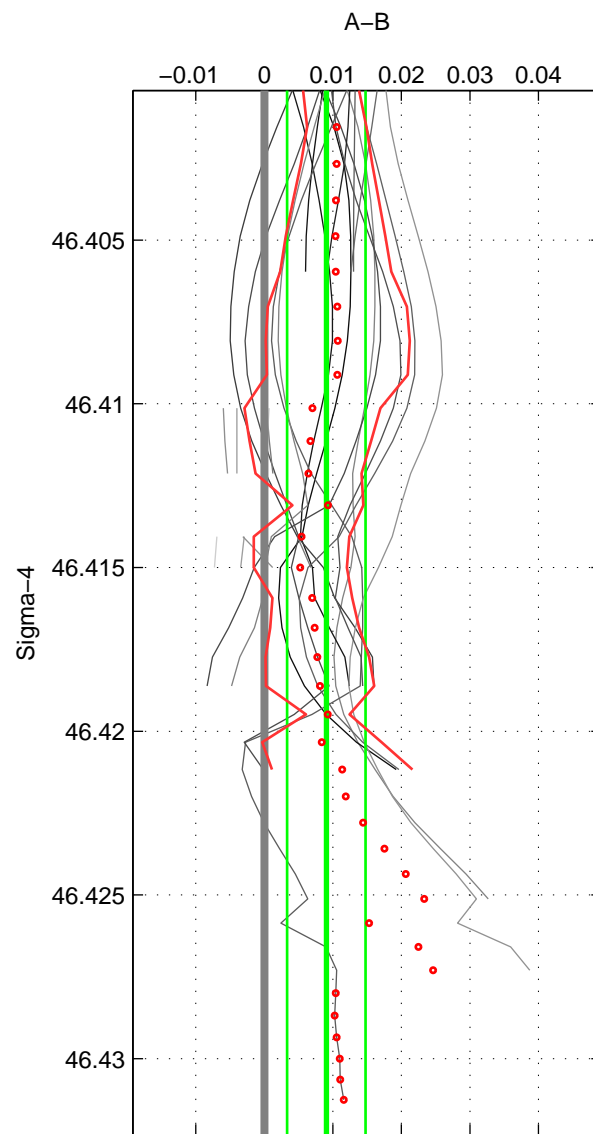

Cruise A (red). Date: Sep 1980 Cruisename: 111-77YM19800811  
 Cruise B (blue). Date: Jul 1981 Cruisename: 220-316N19810401

\*\*\* "Favourite" values are those of space 2.

|        | Offset | O.StDev | Ratio | R.Stdev | Rating |
|--------|--------|---------|-------|---------|--------|
| SIGMA: | 0.009  | 0.006   | 1.000 | 0.000   | 4      |
| THETA: | 0.010  | 0.004   | 1.000 | 0.000   | 5      |
| DEPTH: | 0.000  | 0.009   | 1.000 | 0.000   | 2      |
| FAV.:  | 0.010  | 0.004   | 1.000 | 0.000   | 5      |

Profiles of A: 5  
 Profiles of B: 4  
 Diff profs : 19  
 WMoffset (A-B): 0.009044  
 WMoffset stdev: 0.0057298  
 WMratio (A/B): 1.0003  
 WMratio stdev: 0.00016415

Quality (1-5): 4

Profiles of A: 7  
 Profiles of B: 4  
 Diff profs : 27  
 WMoffset (A-B): 0.009859  
 WMoffset stdev: 0.0041304  
 WMratio (A/B): 1.0003  
 WMratio stdev: 0.00011835

Quality (1-5): 5

Profiles of A: 4  
 Profiles of B: 4  
 Diff profs : 15  
 WMoffset (A-B): 5.0511e-06  
 WMoffset stdev: 0.0089308  
 WMratio (A/B): 1  
 WMratio stdev: 0.00025578

Quality (1-5): 2