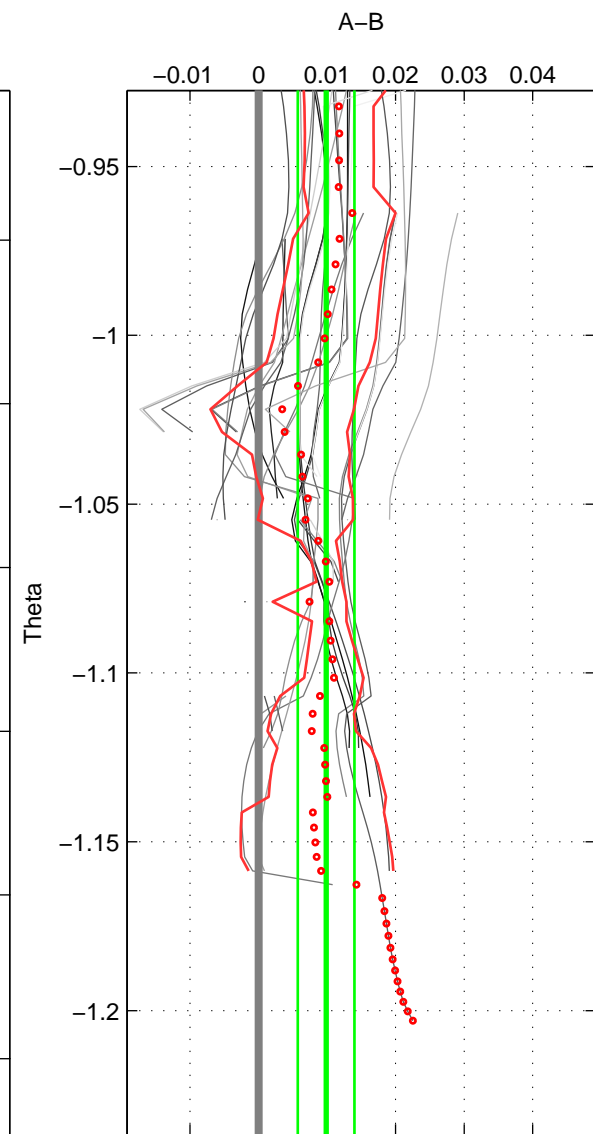

Cruise A (red). Date: Sep 1980 Cruisename: 111-77YM19800811  
 Cruise B (blue). Date: Jul 1981 Cruisename: 220-316N19810401

\*\*\* "Favourite" values are those of space 2.

|        | Offset | O.StDev | Ratio | R.Stdev | Rating |
|--------|--------|---------|-------|---------|--------|
| SIGMA: | 0.009  | 0.006   | 1.000 | 0.000   | 4      |
| THETA: | 0.010  | 0.004   | 1.000 | 0.000   | 5      |
| DEPTH: | 0.000  | 0.009   | 1.000 | 0.000   | 2      |
| FAV.:  | 0.010  | 0.004   | 1.000 | 0.000   | 5      |

Profiles of A: 5  
 Profiles of B: 4  
 Diff profs : 19  
 WMoffset (A-B): 0.009044  
 WMoffset stdev: 0.0057298  
 WMratio (A/B): 1.0003  
 WMratio stdev: 0.00016415

Quality (1-5): 4

Profiles of A: 7  
 Profiles of B: 4  
 Diff profs : 27  
 WMoffset (A-B): 0.009859  
 WMoffset stdev: 0.0041304  
 WMratio (A/B): 1.0003  
 WMratio stdev: 0.00011835

Quality (1-5): 5

Profiles of A: 4  
 Profiles of B: 4  
 Diff profs : 15  
 WMoffset (A-B): 5.0511e-06  
 WMoffset stdev: 0.0089308  
 WMratio (A/B): 1  
 WMratio stdev: 0.00025578

Quality (1-5): 2