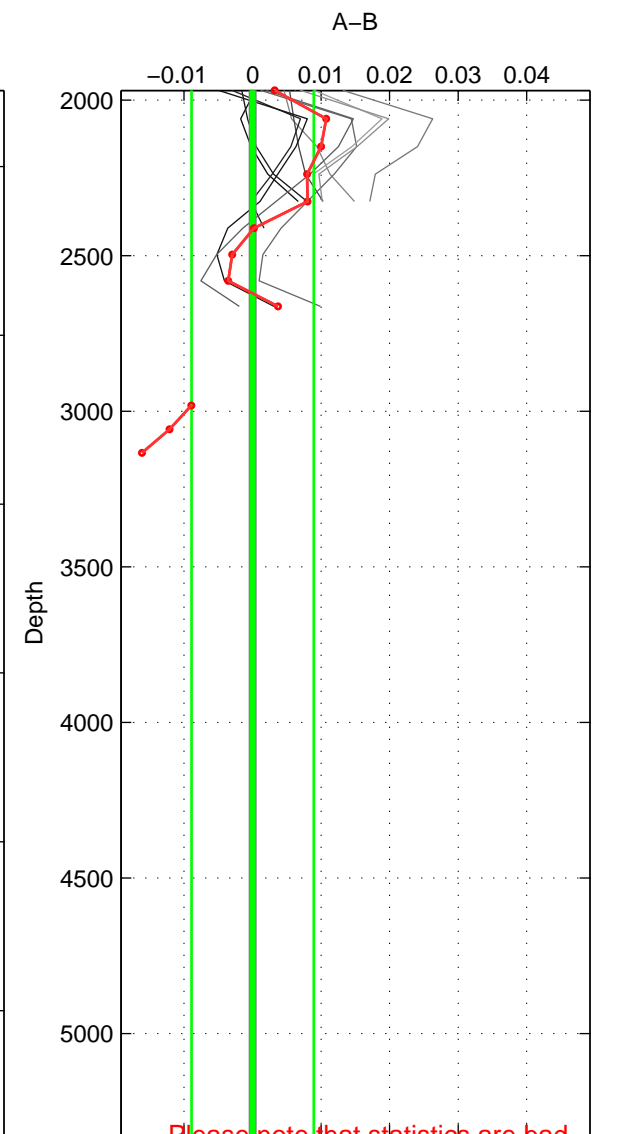

Cruise A (red). Date: Sep 1980 Cruisename: 111-77YM19800811  
 Cruise B (blue). Date: Jul 1981 Cruisename: 220-316N19810401

\*\*\* "Favourite" values are those of space 2.

|        | Offset | O.StDev | Ratio | R.Stdev | Rating |
|--------|--------|---------|-------|---------|--------|
| SIGMA: | 0.009  | 0.006   | 1.000 | 0.000   | 4      |
| THETA: | 0.010  | 0.004   | 1.000 | 0.000   | 5      |
| DEPTH: | 0.000  | 0.009   | 1.000 | 0.000   | 2      |
| FAV.:  | 0.010  | 0.004   | 1.000 | 0.000   | 5      |

Profiles of A: 5  
 Profiles of B: 4  
 Diff profs : 19  
 WMoffset (A-B): 0.009044  
 WMoffset stdev: 0.0057298  
 WMratio (A/B): 1.0003  
 WMratio stdev: 0.00016415

Quality (1-5): 4

Profiles of A: 7  
 Profiles of B: 4  
 Diff profs : 27  
 WMoffset (A-B): 0.009859  
 WMoffset stdev: 0.0041304  
 WMratio (A/B): 1.0003  
 WMratio stdev: 0.00011835

Quality (1-5): 5

Profiles of A: 4  
 Profiles of B: 4  
 Diff profs : 15  
 WMoffset (A-B): 5.0511e-06  
 WMoffset stdev: 0.0089308  
 WMratio (A/B): 1  
 WMratio stdev: 0.00025578

Quality (1-5): 2