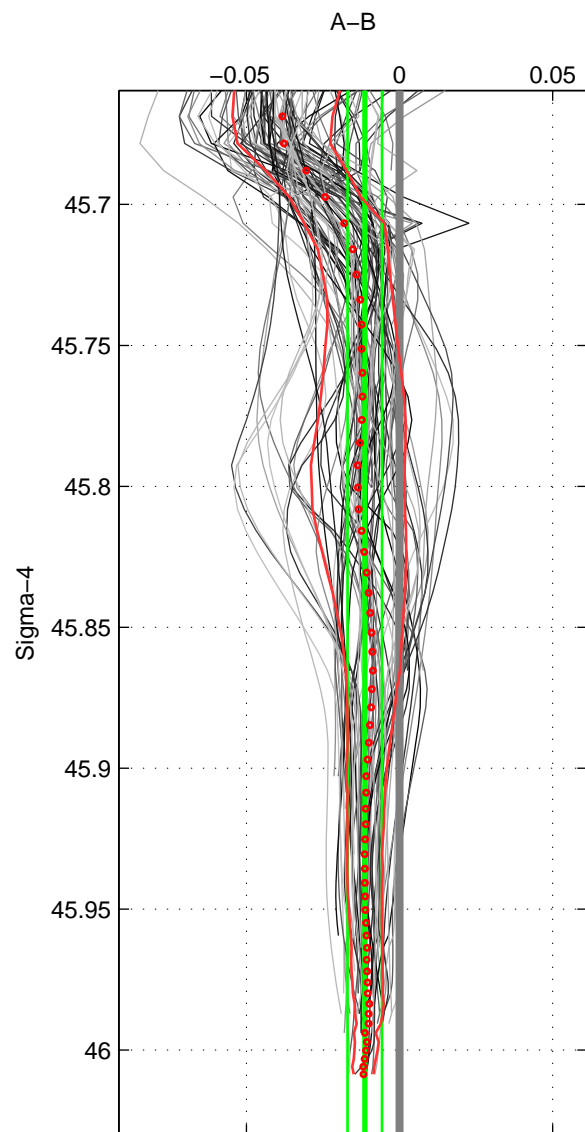

Cruise A (red). Date: Jul 2001 Cruisename: 160-06MT20010620

Cruise B (blue). Date: Jun 2010 Cruisename: 277-35TH20100608

*** "Favourite" values are means of spaces 1 2 3.

	Offset	O.StDev	Ratio	R.Stdev	Rating
SIGMA:	-0.011	0.006	1.000	0.000	4
THETA:	-0.011	0.006	1.000	0.000	4
DEPTH:	-0.012	0.018	1.000	0.001	4
FAV. :	-0.012	0.010	1.000	0.000	4

Profiles of A: 17
 Profiles of B: 14
 Diff profs : 100
 WMoffset (A-B): -0.011335
 WMoffset stdev: 0.0056353
 WMratio (A/B): 0.99968
 WMratio stdev: 0.00016154

Quality (1-5): 4

Profiles of A: 17
 Profiles of B: 14
 Diff profs : 100
 WMoffset (A-B): -0.011067
 WMoffset stdev: 0.0059969
 WMratio (A/B): 0.99968
 WMratio stdev: 0.0001719

Quality (1-5): 4

Profiles of A: 17
 Profiles of B: 14
 Diff profs : 100
 WMoffset (A-B): -0.012435
 WMoffset stdev: 0.018387
 WMratio (A/B): 0.99964
 WMratio stdev: 0.00052665

Quality (1-5): 4