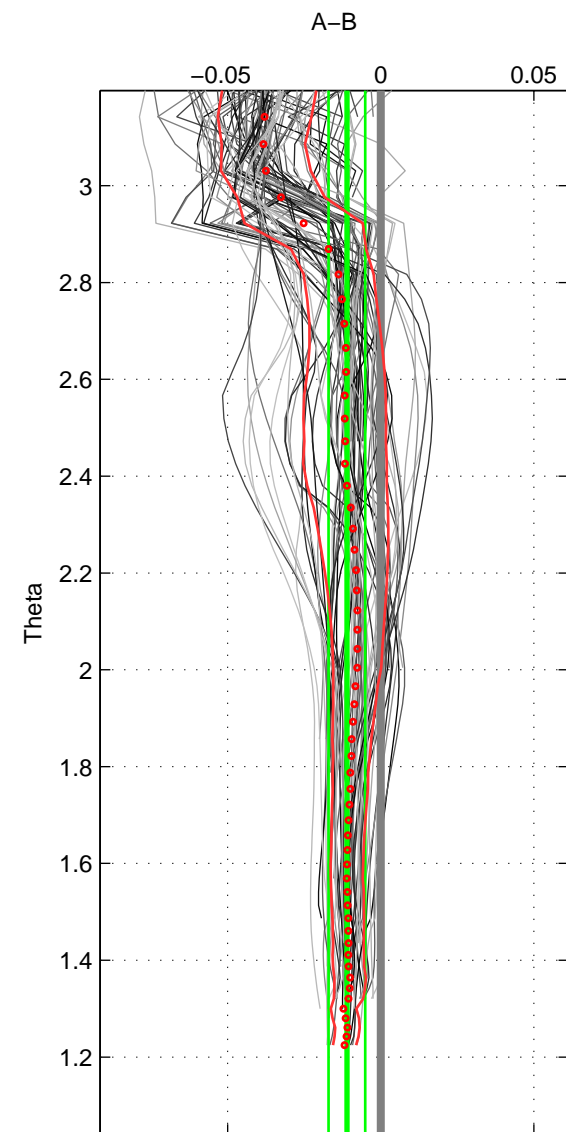

Cruise A (red). Date: Jul 2001 Cruisename: 160-06MT20010620

Cruise B (blue). Date: Jun 2010 Cruisename: 277-35TH20100608

*** "Favourite" values are means of spaces 1 2 3.

	Offset	O.StDev	Ratio	R.Stdev	Rating
SIGMA:	-0.011	0.006	1.000	0.000	4
THETA:	-0.011	0.006	1.000	0.000	4
DEPTH:	-0.012	0.018	1.000	0.001	4
FAV. :	-0.012	0.010	1.000	0.000	4

Profiles of A: 17
 Profiles of B: 14
 Diff profs : 100
 WMoffset (A-B): -0.011335
 WMoffset stdev: 0.0056353
 WMratio (A/B): 0.99968
 WMratio stdev: 0.00016154

Quality (1-5): 4

Profiles of A: 17
 Profiles of B: 14
 Diff profs : 100
 WMoffset (A-B): -0.011067
 WMoffset stdev: 0.0059969
 WMratio (A/B): 0.99968
 WMratio stdev: 0.0001719

Quality (1-5): 4

Profiles of A: 17
 Profiles of B: 14
 Diff profs : 100
 WMoffset (A-B): -0.012435
 WMoffset stdev: 0.018387
 WMratio (A/B): 0.99964
 WMratio stdev: 0.00052665

Quality (1-5): 4