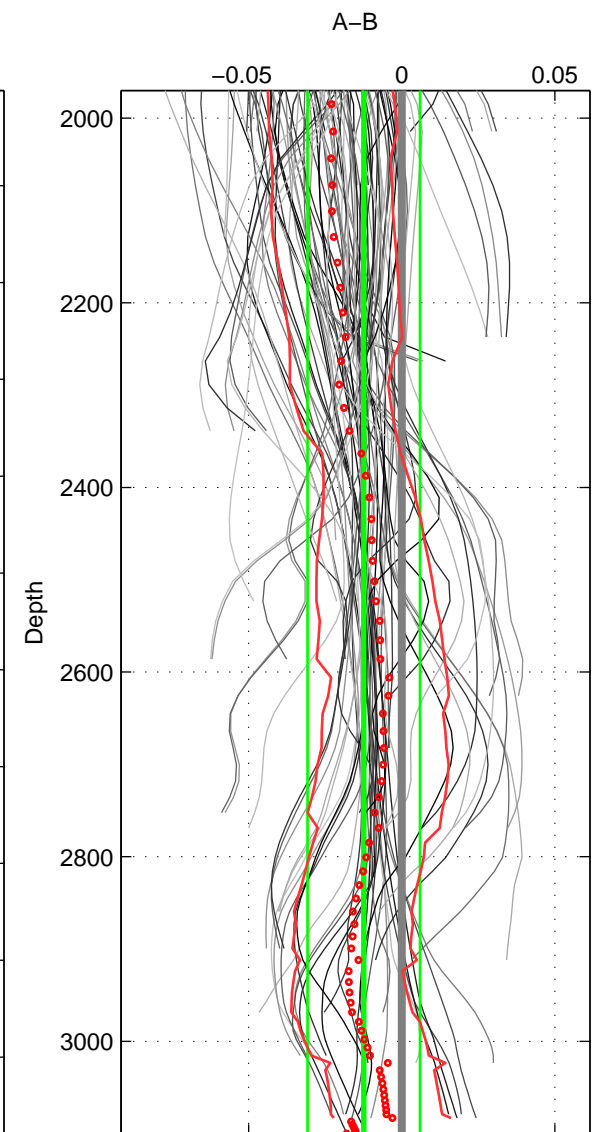

Cruise A (red). Date: Jul 2001 Cruisename: 160-06MT20010620

Cruise B (blue). Date: Jun 2010 Cruisename: 277-35TH20100608

*** "Favourite" values are means of spaces 1 2 3.

	Offset	O.StDev	Ratio	R.Stdev	Rating
SIGMA:	-0.011	0.006	1.000	0.000	4
THETA:	-0.011	0.006	1.000	0.000	4
DEPTH:	-0.012	0.018	1.000	0.001	4
FAV. :	-0.012	0.010	1.000	0.000	4

Profiles of A: 17
 Profiles of B: 14
 Diff profs : 100
 WMoffset (A-B): -0.011335
 WMoffset stdev: 0.0056353
 WMratio (A/B): 0.99968
 WMratio stdev: 0.00016154

Quality (1-5): 4

Profiles of A: 17
 Profiles of B: 14
 Diff profs : 100
 WMoffset (A-B): -0.011067
 WMoffset stdev: 0.0059969
 WMratio (A/B): 0.99968
 WMratio stdev: 0.0001719

Quality (1-5): 4

Profiles of A: 17
 Profiles of B: 14
 Diff profs : 100
 WMoffset (A-B): -0.012435
 WMoffset stdev: 0.018387
 WMratio (A/B): 0.99964
 WMratio stdev: 0.00052665

Quality (1-5): 4