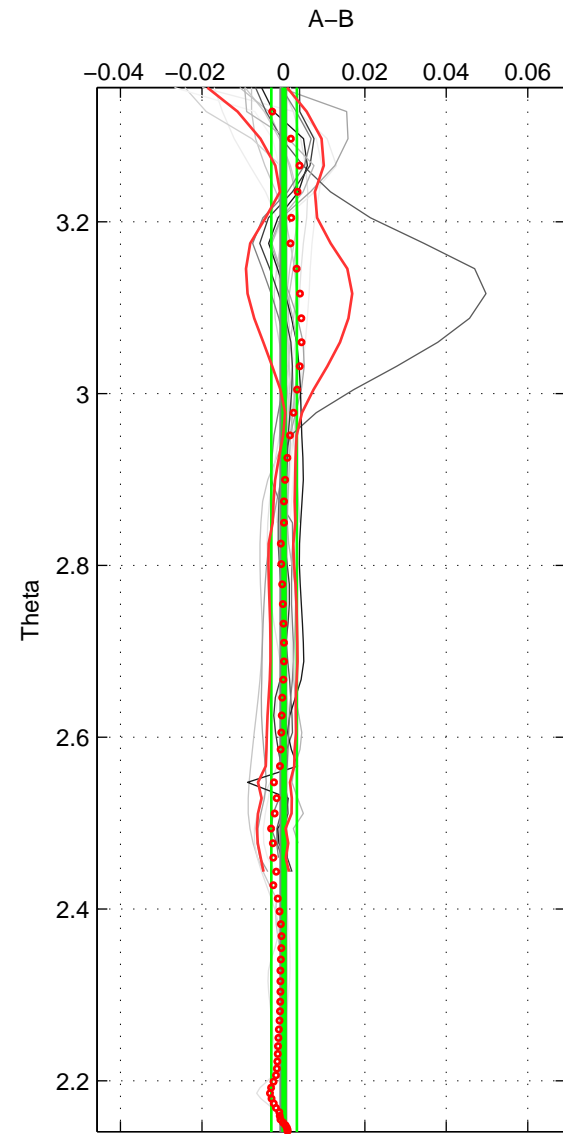

Cruise A (red). Date: Jul 1990 Cruisename: 295-64TR19900701  
 Cruise B (blue). Date: May 1991 Cruisename: 303-74AB19910501

\*\*\* "Favourite" values are means of spaces 1 2.

	Offset	O.StDev	Ratio	R.Stdev	Rating
SIGMA:	0.000	0.004	1.000	0.000	4
THETA:	0.000	0.003	1.000	0.000	4
DEPTH:	-0.001	0.005	1.000	0.000	3
FAV.:	0.000	0.003	1.000	0.000	4

Profiles of A: 11  
 Profiles of B: 3  
 Diff profs: 15  
 WMoffset (A-B): 0.00011461  
 WMoffset stdev: 0.0036733  
 WMratio (A/B): 1  
 WMratio stdev: 0.00010511

Quality (1-5): 4

Profiles of A: 11  
 Profiles of B: 3  
 Diff profs: 15  
 WMoffset (A-B): 0.0001685  
 WMoffset stdev: 0.0031543  
 WMratio (A/B): 1  
 WMratio stdev: 9.0254e-05

Quality (1-5): 4

Profiles of A: 11  
 Profiles of B: 3  
 Diff profs: 15  
 WMoffset (A-B): -0.0014465  
 WMoffset stdev: 0.0052443  
 WMratio (A/B): 0.99996  
 WMratio stdev: 0.00015004

Quality (1-5): 3