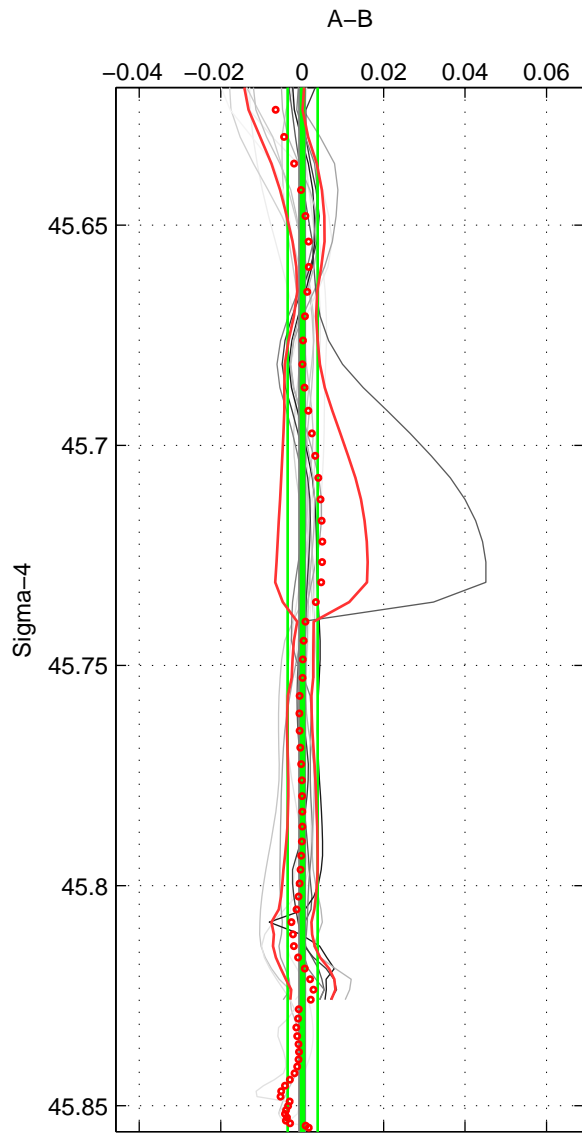

Cruise A (red). Date: Jul 1990 Cruisename: 295-64TR19900701  
 Cruise B (blue). Date: May 1991 Cruisename: 303-74AB19910501

\*\*\* "Favourite" values are means of spaces 1 2.

	Offset	O.StDev	Ratio	R.Stdev	Rating
SIGMA:	0.000	0.004	1.000	0.000	4
THETA:	0.000	0.003	1.000	0.000	4
DEPTH:	-0.001	0.005	1.000	0.000	3
FAV.:	0.000	0.003	1.000	0.000	4

Profiles of A: 11  
 Profiles of B: 3  
 Diff profs: 15  
 WMoffset (A-B): 0.00011461  
 WMoffset stdev: 0.0036733  
 WMratio (A/B): 1  
 WMratio stdev: 0.00010511

Quality (1-5): 4

Profiles of A: 11  
 Profiles of B: 3  
 Diff profs: 15  
 WMoffset (A-B): 0.0001685  
 WMoffset stdev: 0.0031543  
 WMratio (A/B): 1  
 WMratio stdev: 9.0254e-05

Quality (1-5): 4

Profiles of A: 11  
 Profiles of B: 3  
 Diff profs: 15  
 WMoffset (A-B): -0.0014465  
 WMoffset stdev: 0.0052443  
 WMratio (A/B): 0.99996  
 WMratio stdev: 0.00015004

Quality (1-5): 3