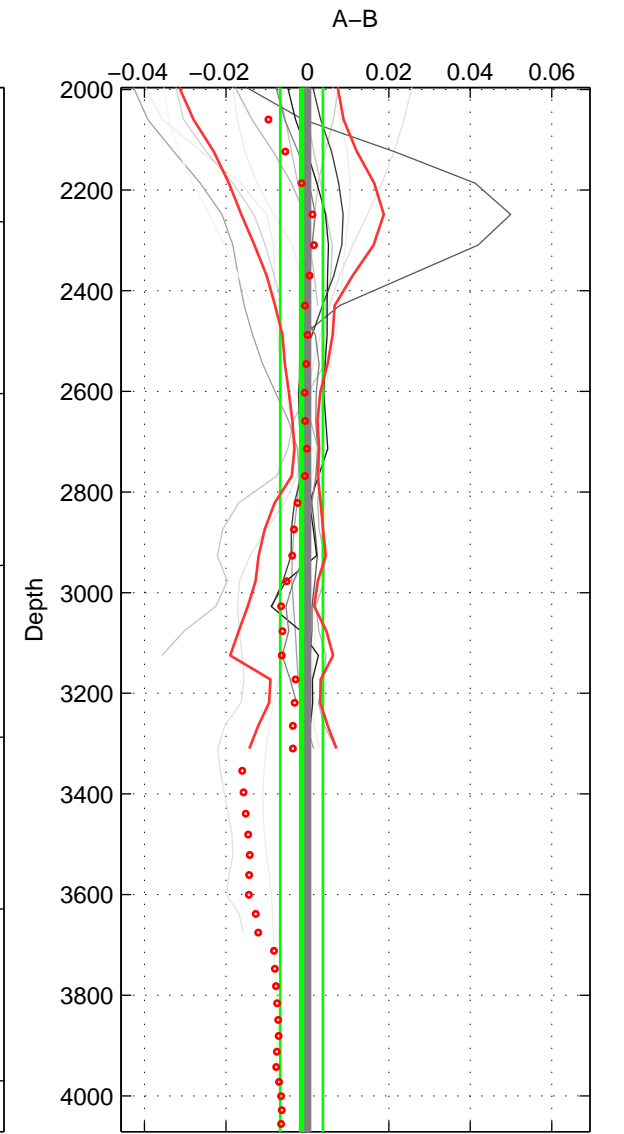

Cruise A (red). Date: Jul 1990 Cruisename: 295-64TR19900701  
 Cruise B (blue). Date: May 1991 Cruisename: 303-74AB19910501

\*\*\* "Favourite" values are means of spaces 1 2.

	Offset	O.StDev	Ratio	R.Stdev	Rating
SIGMA:	0.000	0.004	1.000	0.000	4
THETA:	0.000	0.003	1.000	0.000	4
DEPTH:	-0.001	0.005	1.000	0.000	3
FAV.:	0.000	0.003	1.000	0.000	4

Profiles of A: 11  
 Profiles of B: 3  
 Diff profs: 15  
 WMoffset (A-B): 0.00011461  
 WMoffset stdev: 0.0036733  
 WMratio (A/B): 1  
 WMratio stdev: 0.00010511

Quality (1-5): 4

Profiles of A: 11  
 Profiles of B: 3  
 Diff profs: 15  
 WMoffset (A-B): 0.0001685  
 WMoffset stdev: 0.0031543  
 WMratio (A/B): 1  
 WMratio stdev: 9.0254e-05

Quality (1-5): 4

Profiles of A: 11  
 Profiles of B: 3  
 Diff profs: 15  
 WMoffset (A-B): -0.0014465  
 WMoffset stdev: 0.0052443  
 WMratio (A/B): 0.99996  
 WMratio stdev: 0.00015004

Quality (1-5): 3